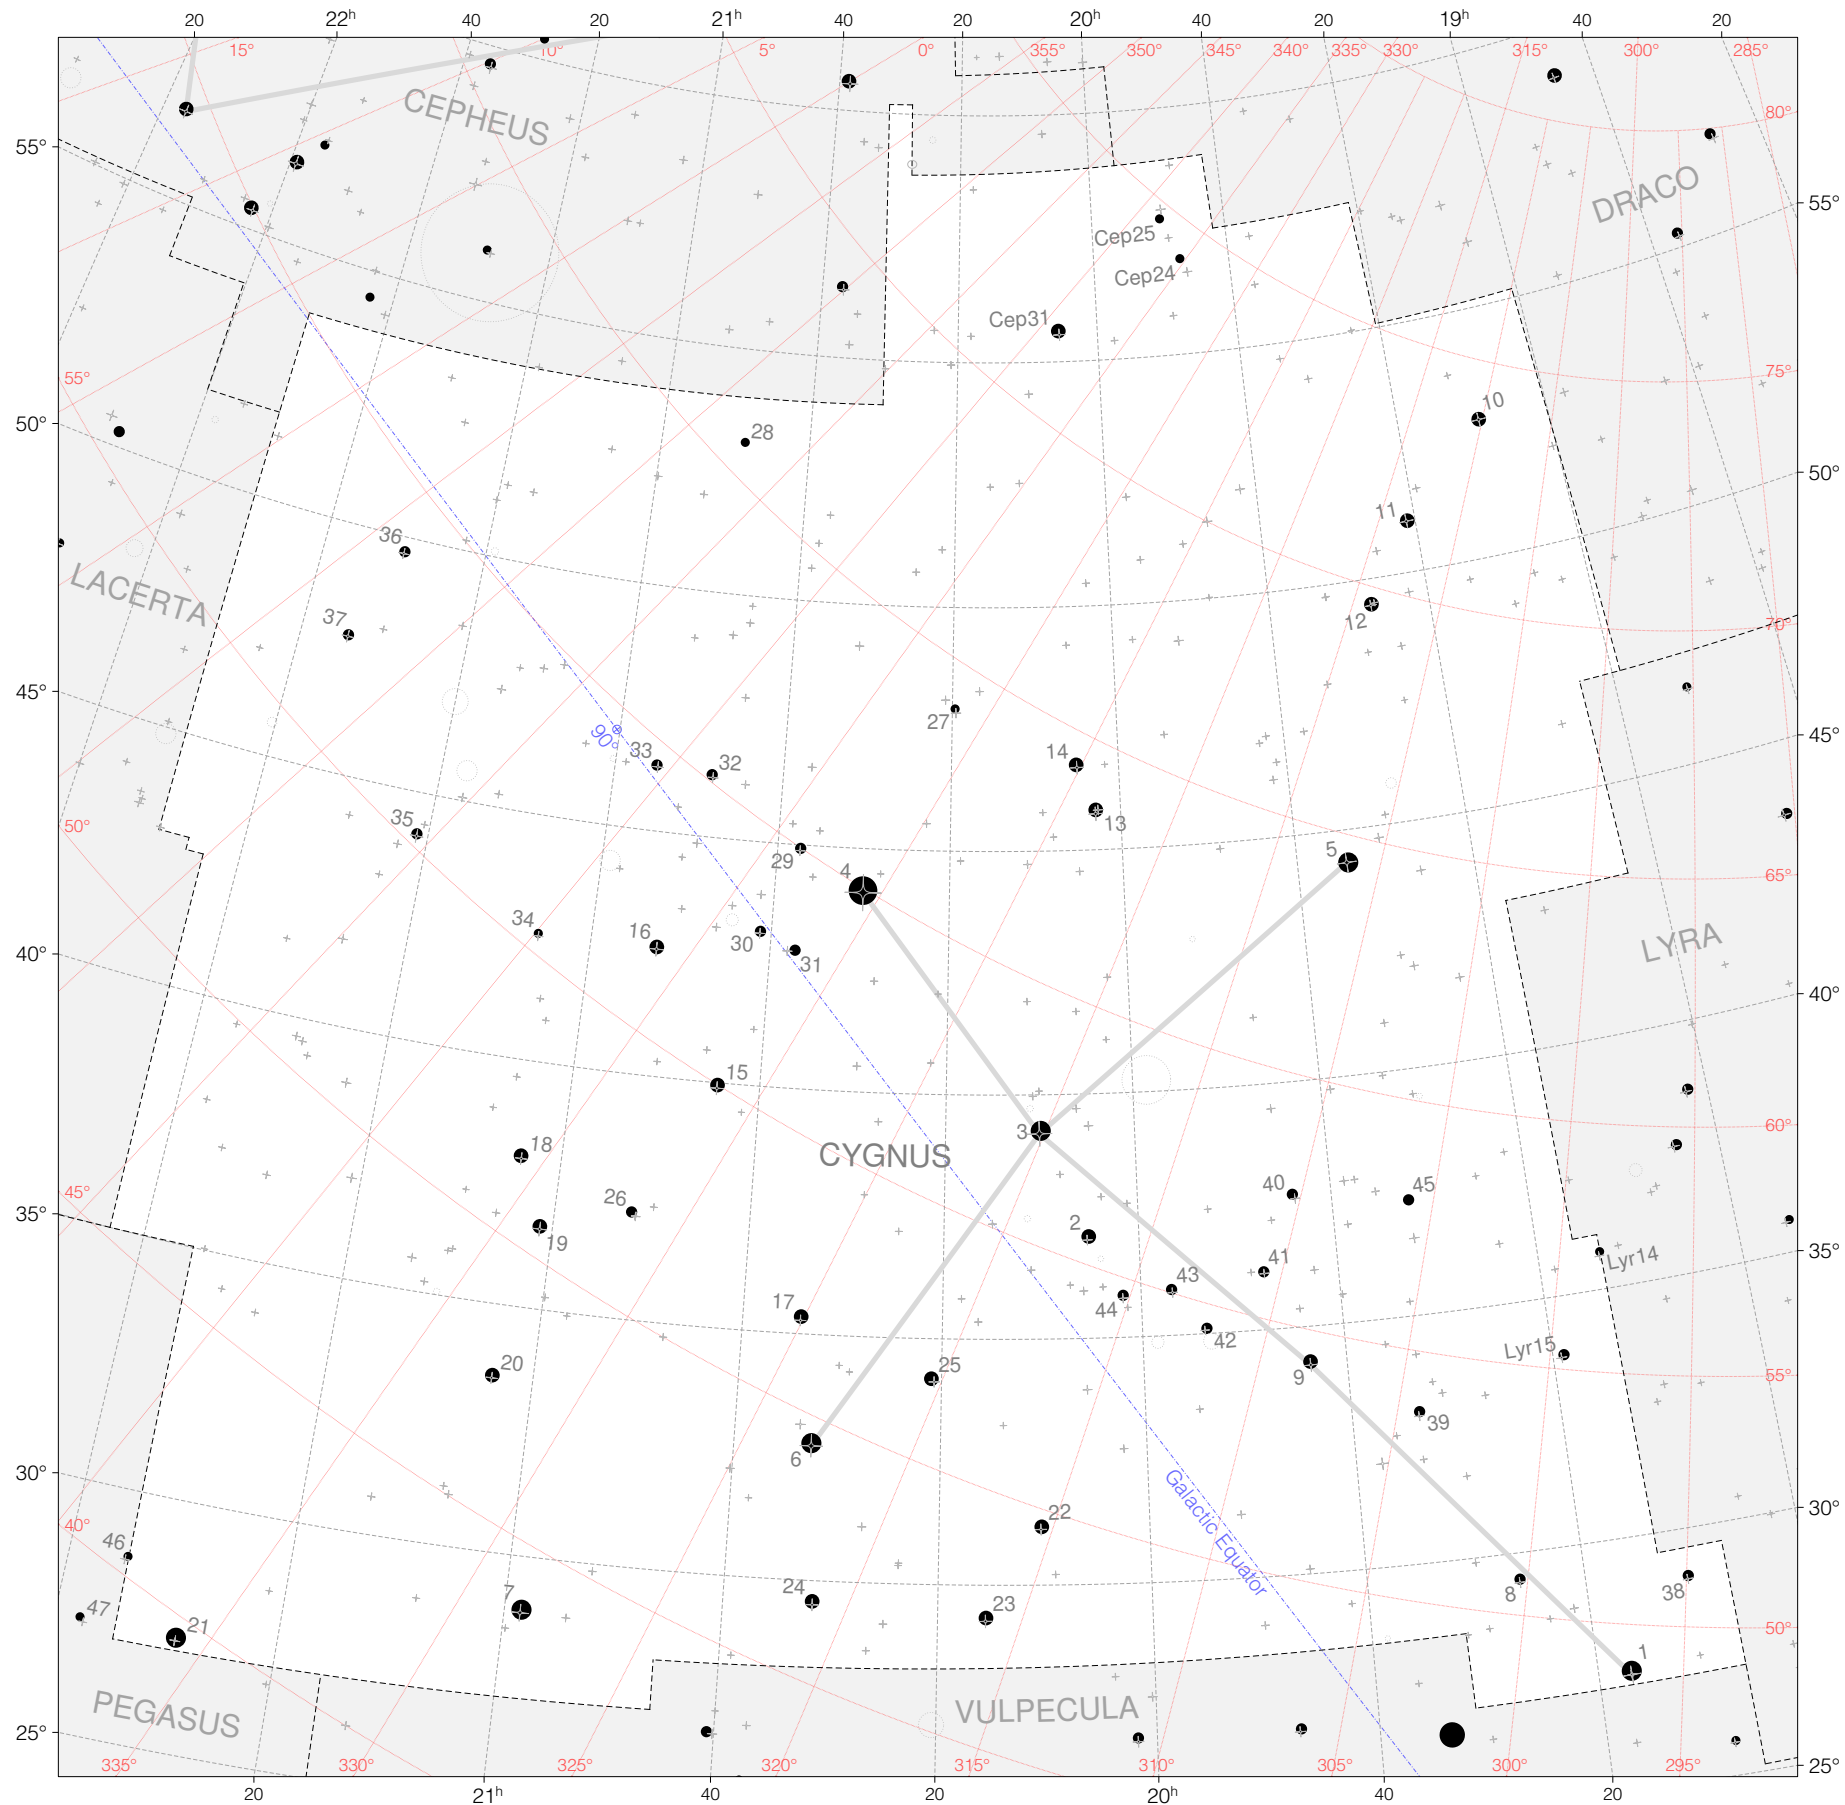

Hevelius Stars in Cygnus

Magnitudes: 1 2 3 4 5 6 7

Scale at center: 0° 2° 4°