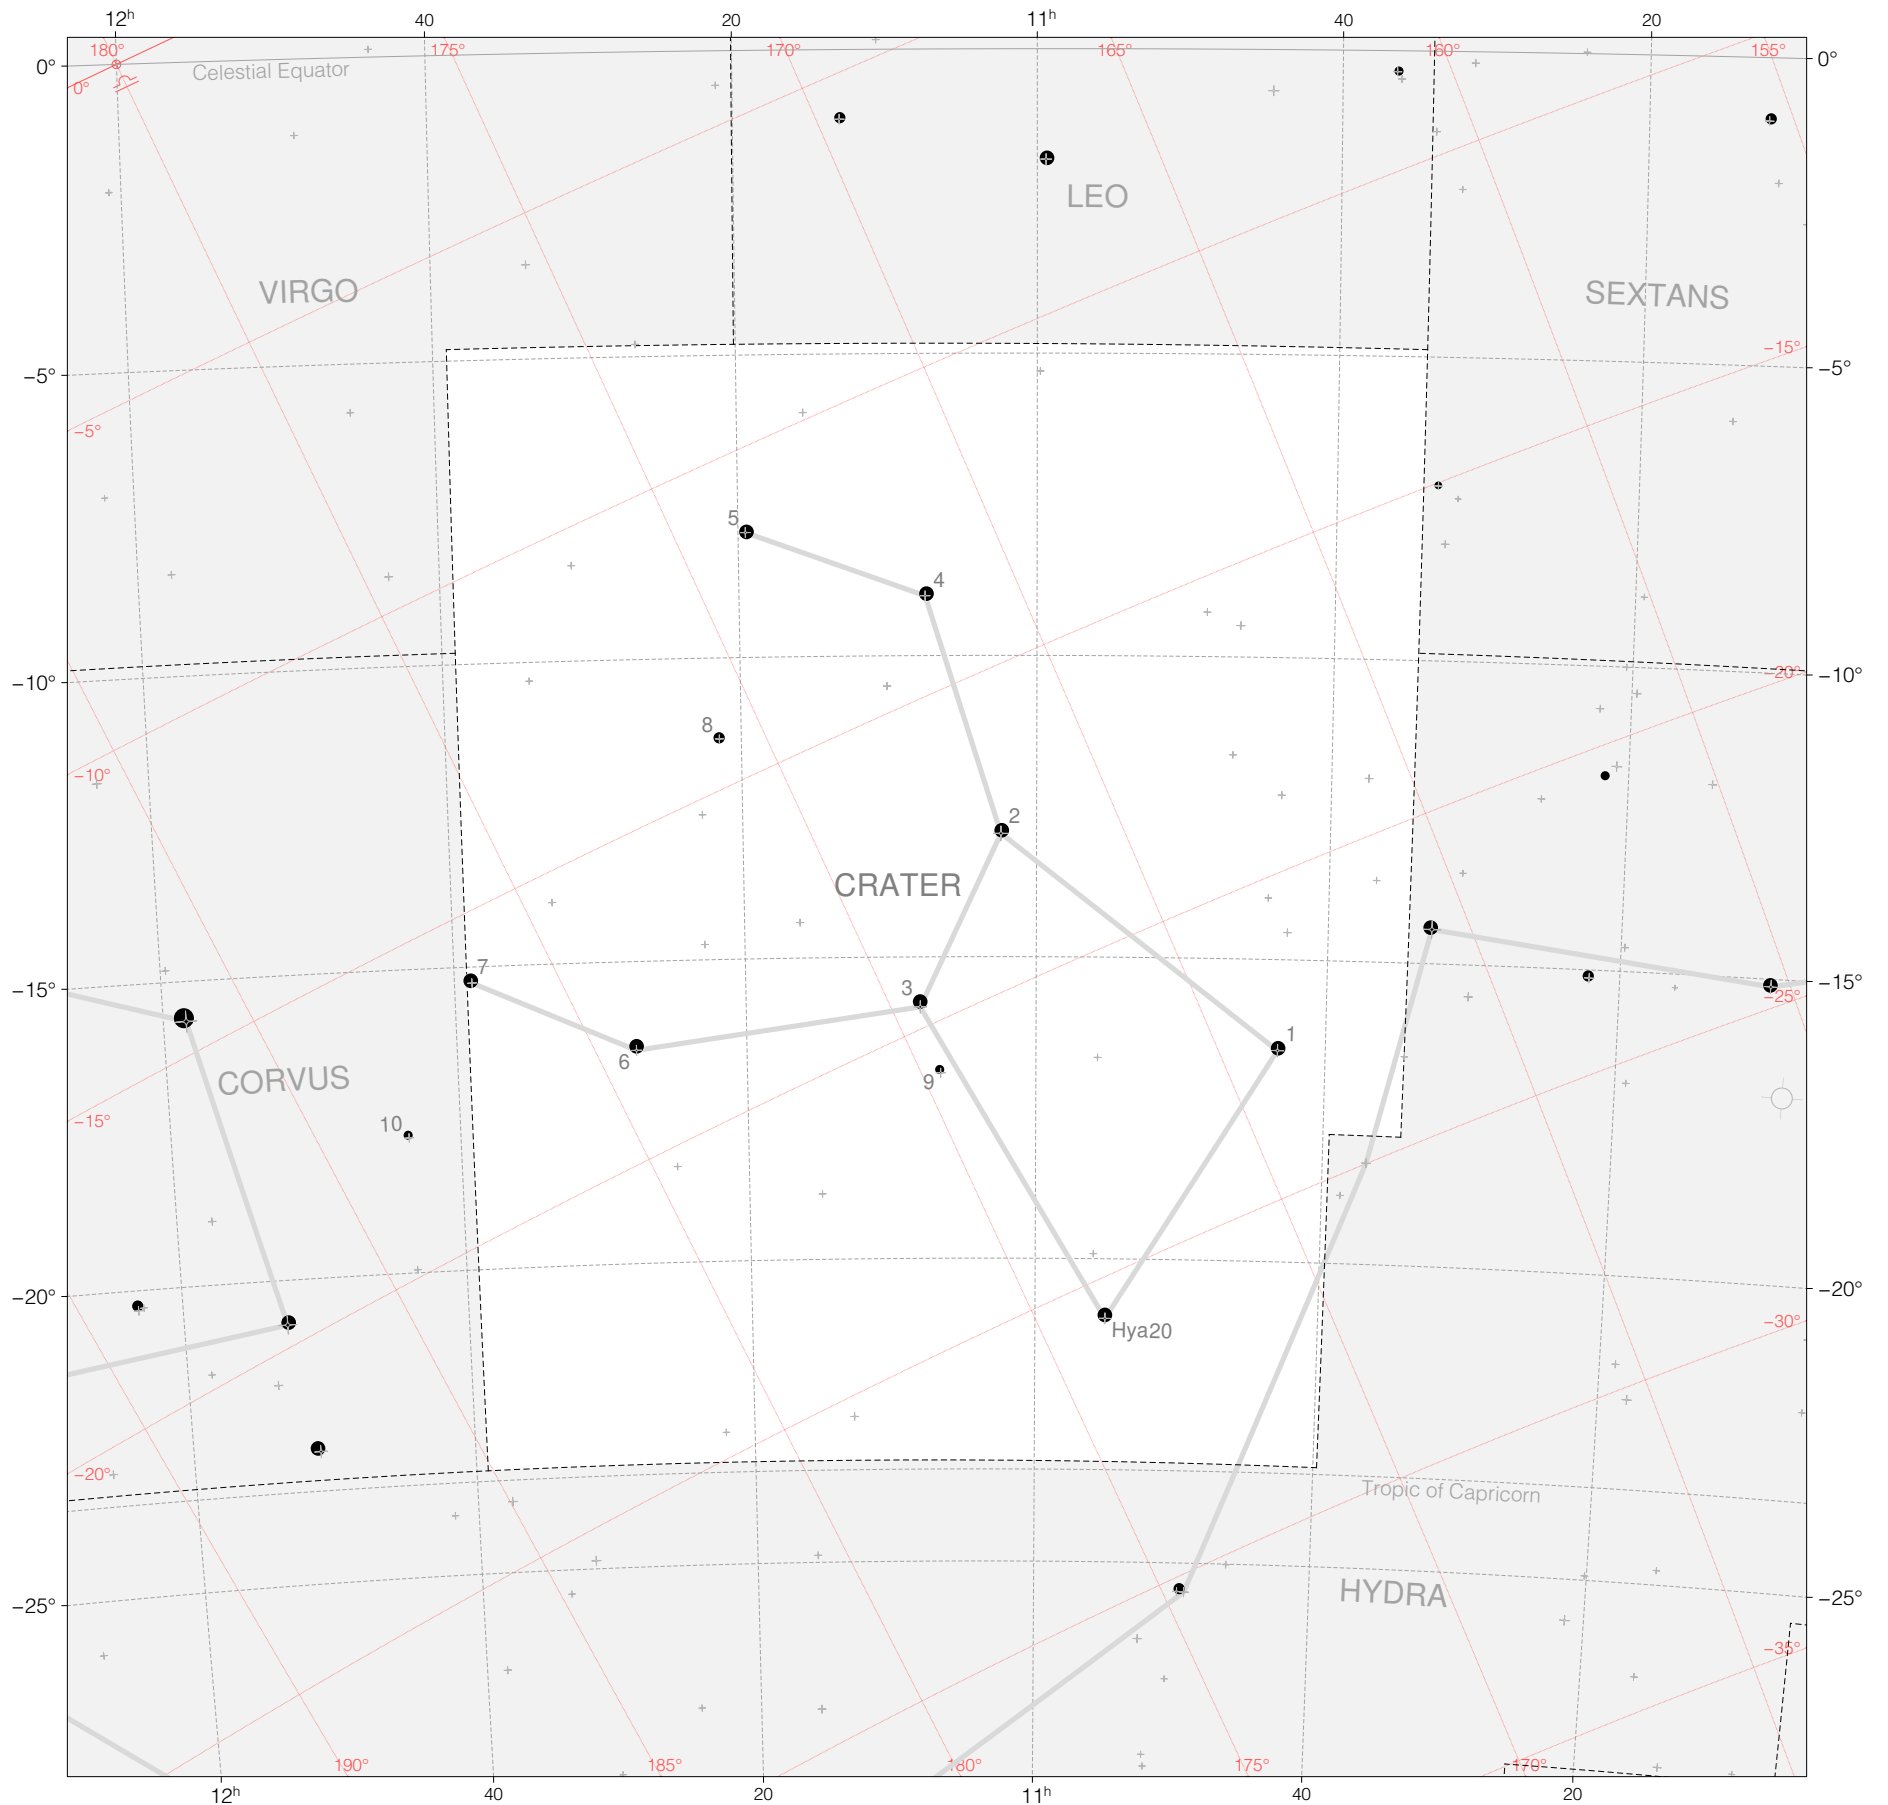

# Hevelius Stars in Crater

Magnitudes:   
1 2 3 4 5 6 7

Scale at center: 0° 2° 4° 