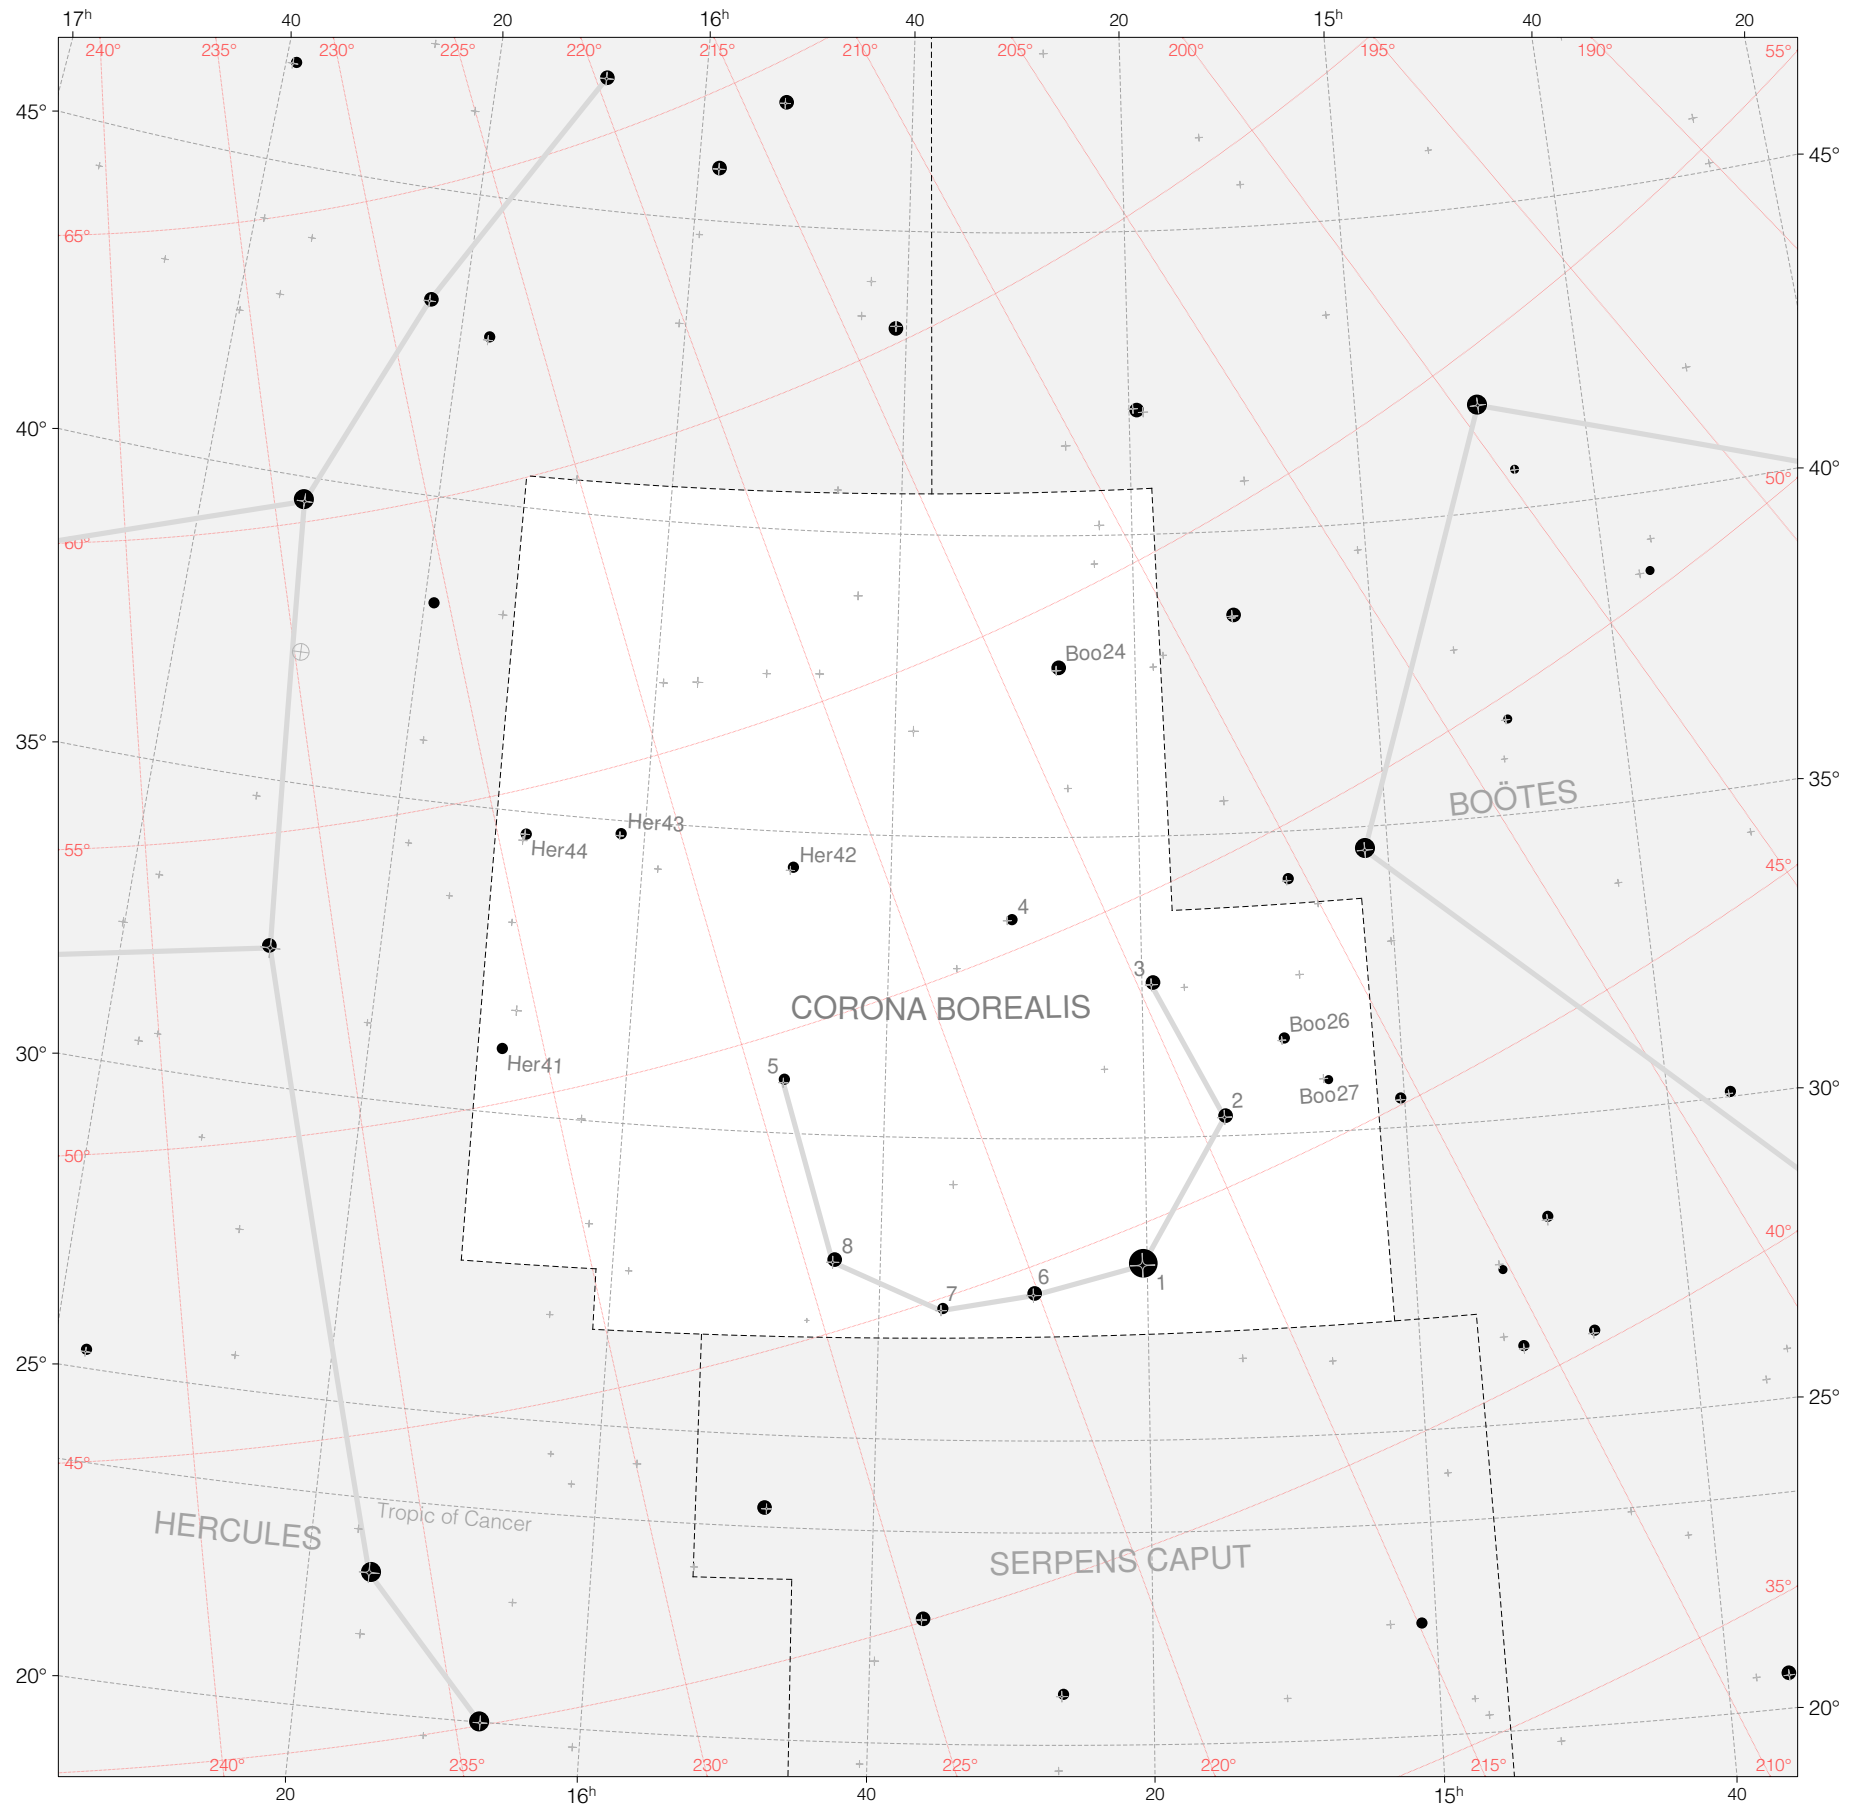

Hevelius Stars in Corona Borealis

Magnitudes: 
1 2 3 4 5 6 7

Scale at center: 0° 2° 4° 