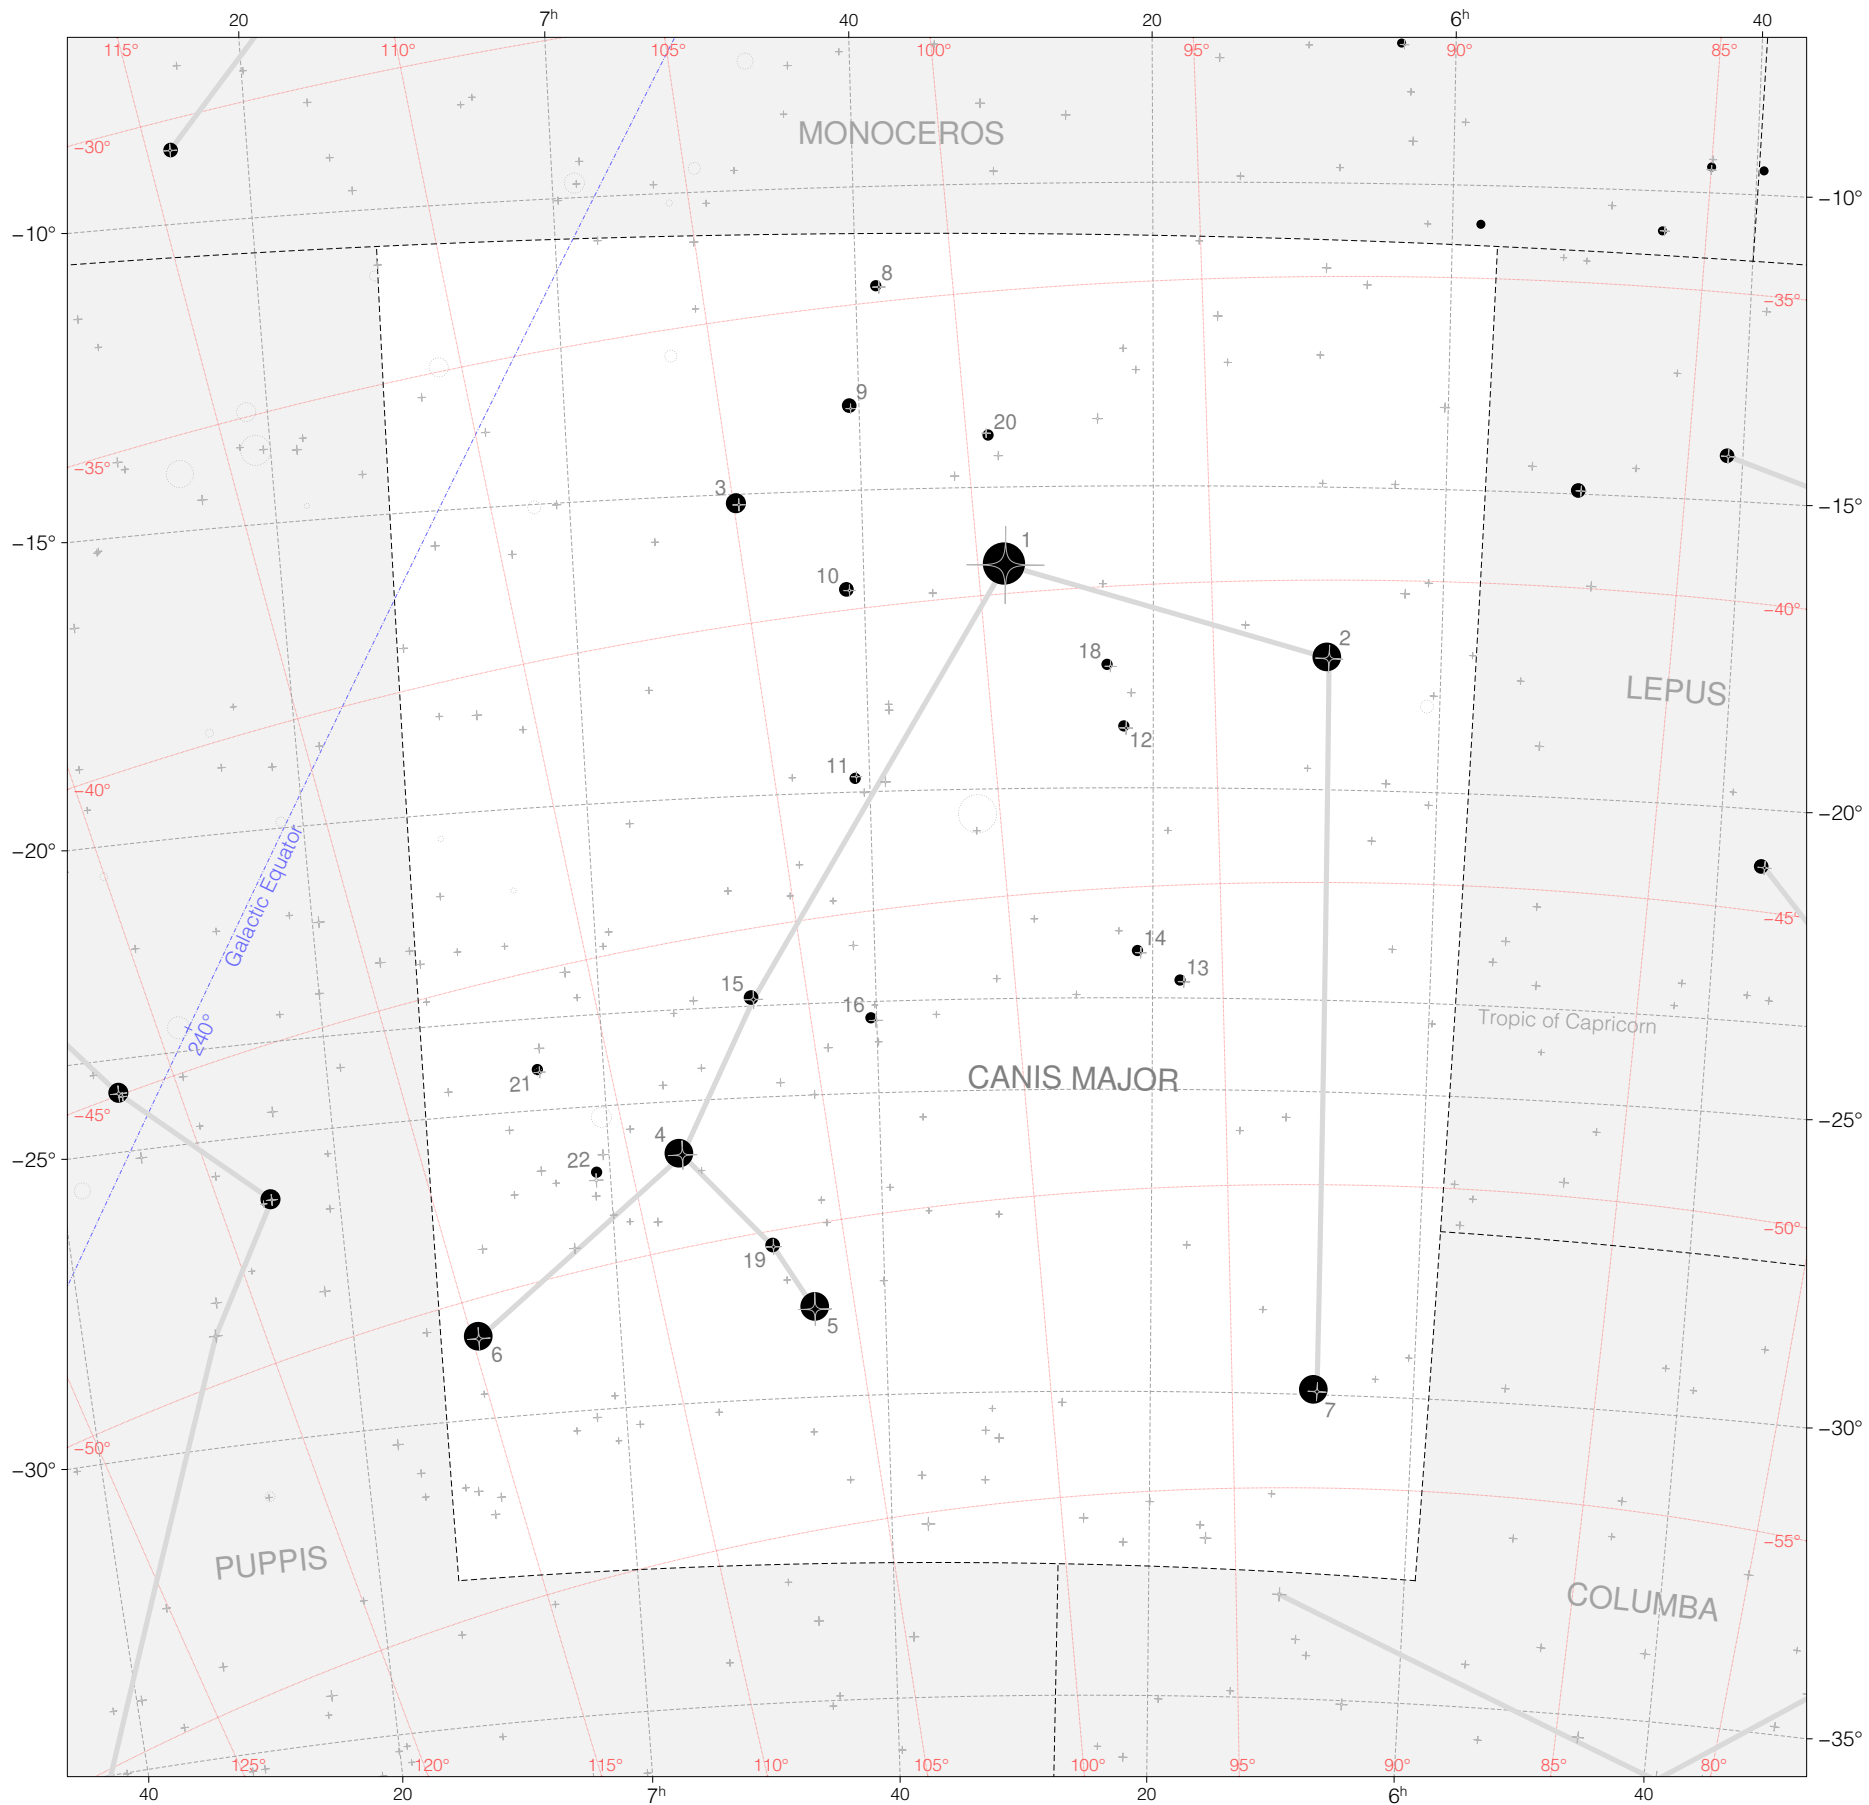

# Hevelius Stars in Canis Major

Magnitudes: 1 2 3 4 5 6 7

Scale at center: 0° 2° 4°