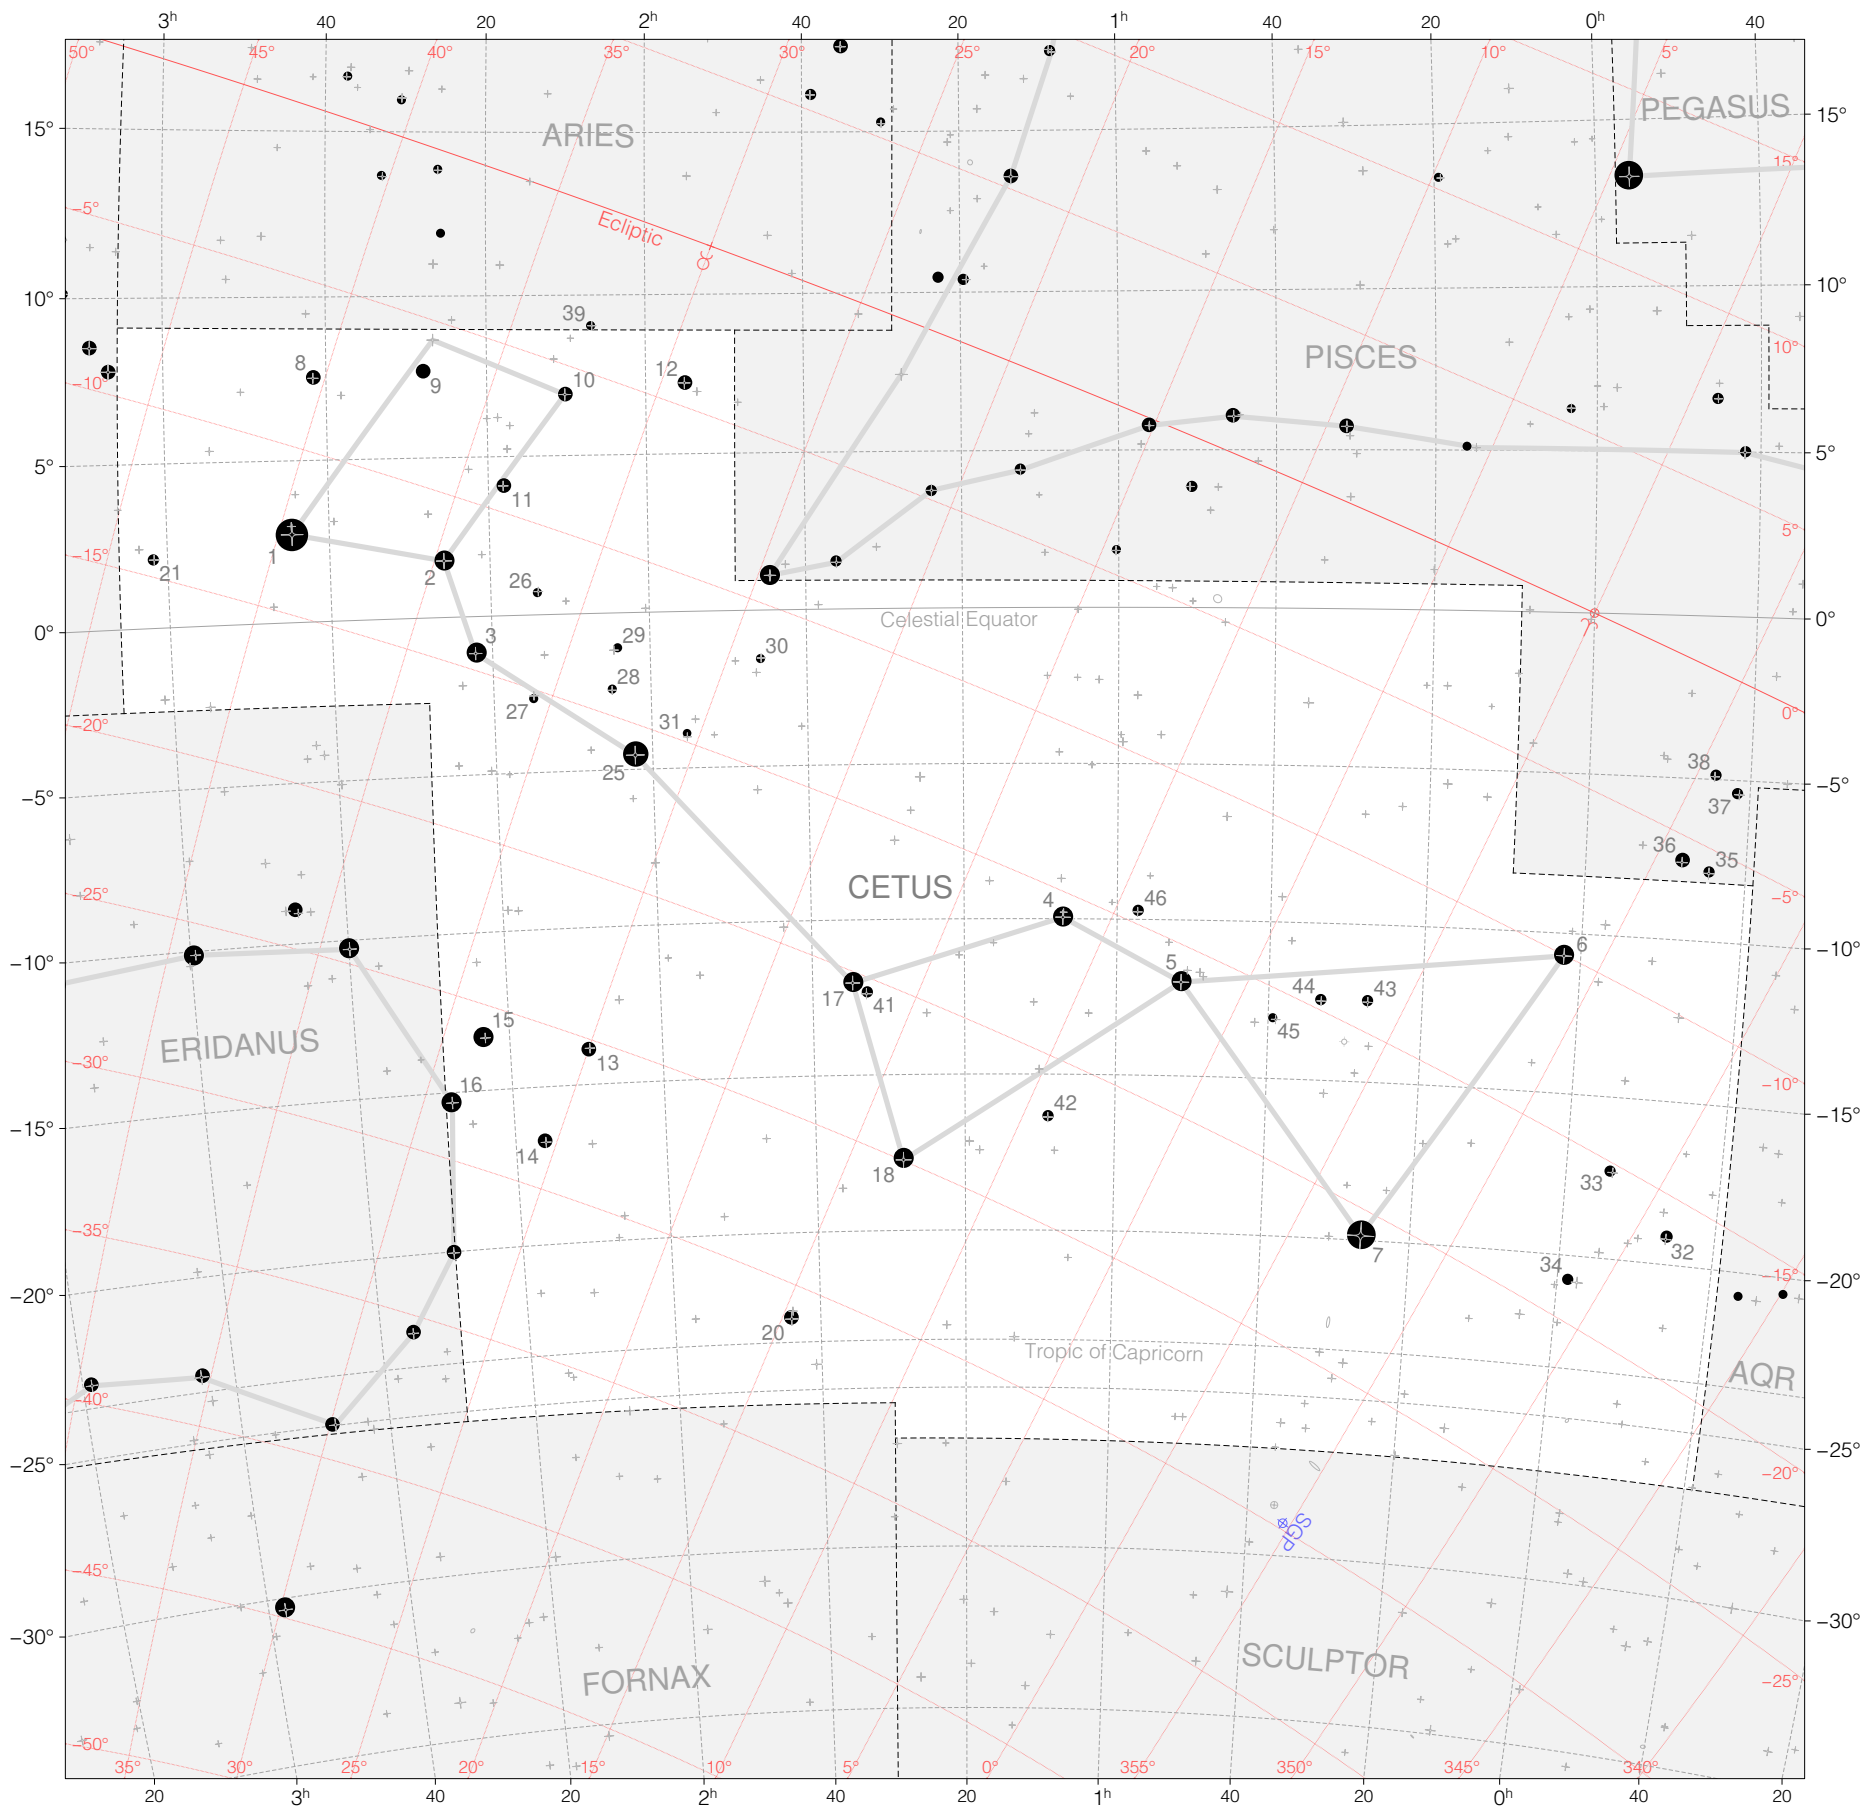

Hevelius Stars in Cetus

Magnitudes:  1 2 3 4 5 6 7

Scale at center: 0° 2° 4° 