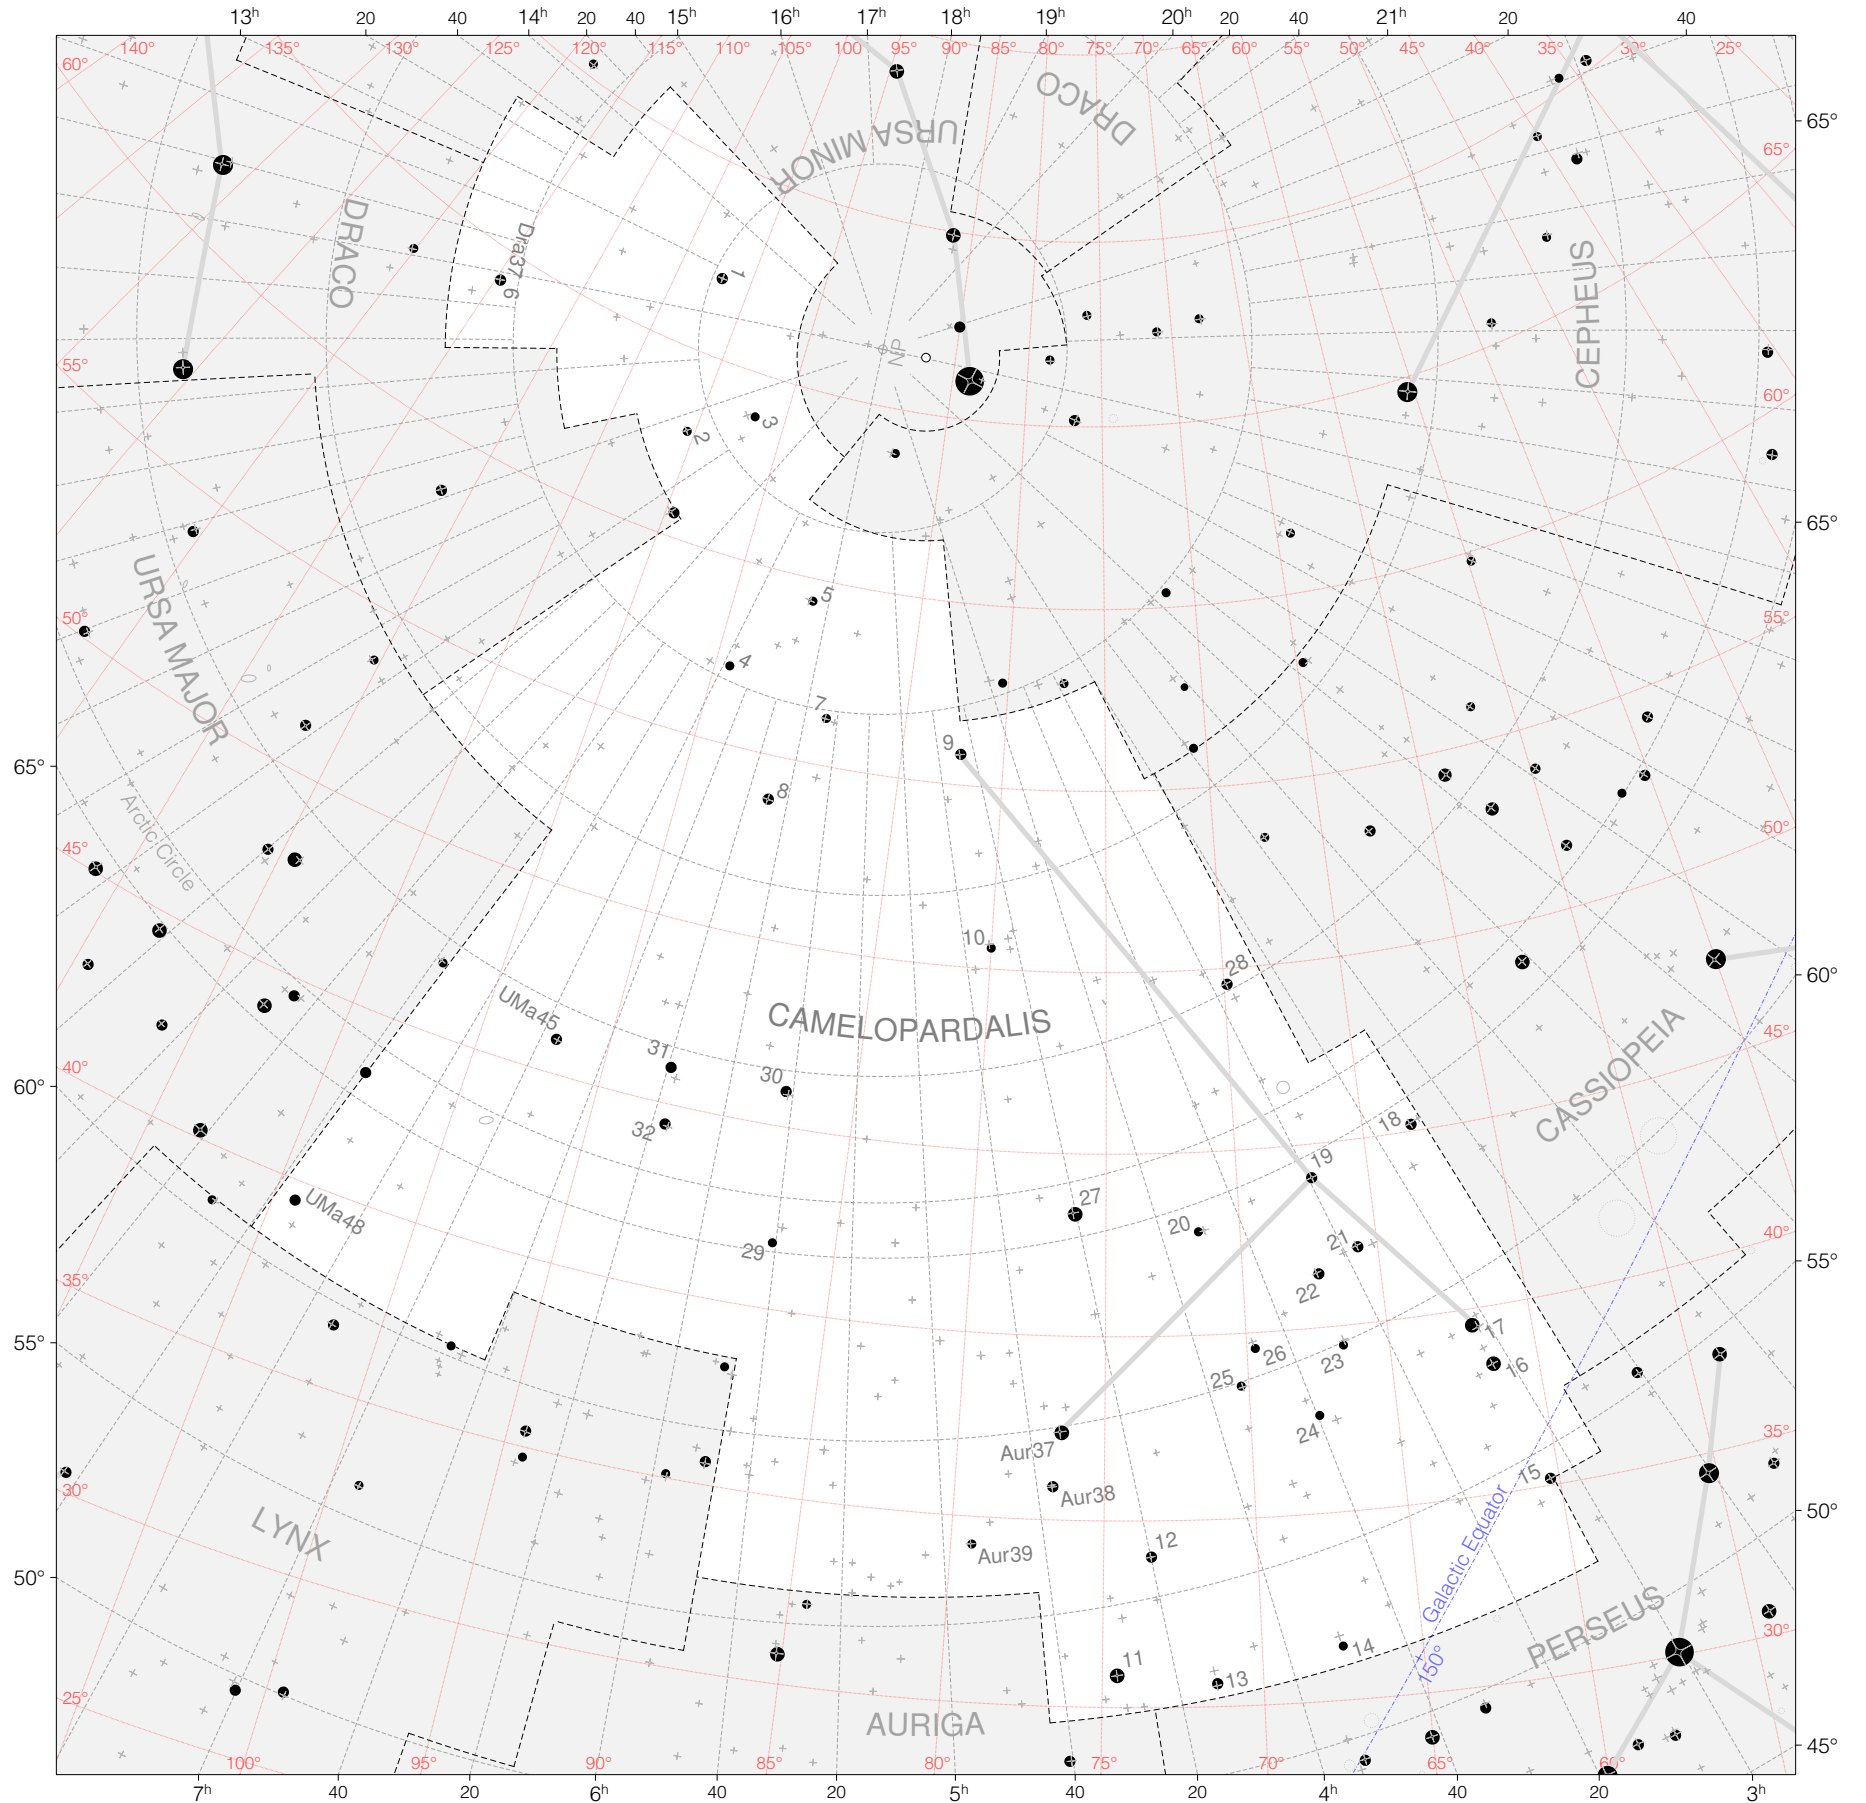

# Hevelius Stars in Camelopardalis

Magnitudes:  1 2 3 4 5 6 7

Scale at center: 0° 2° 4° 