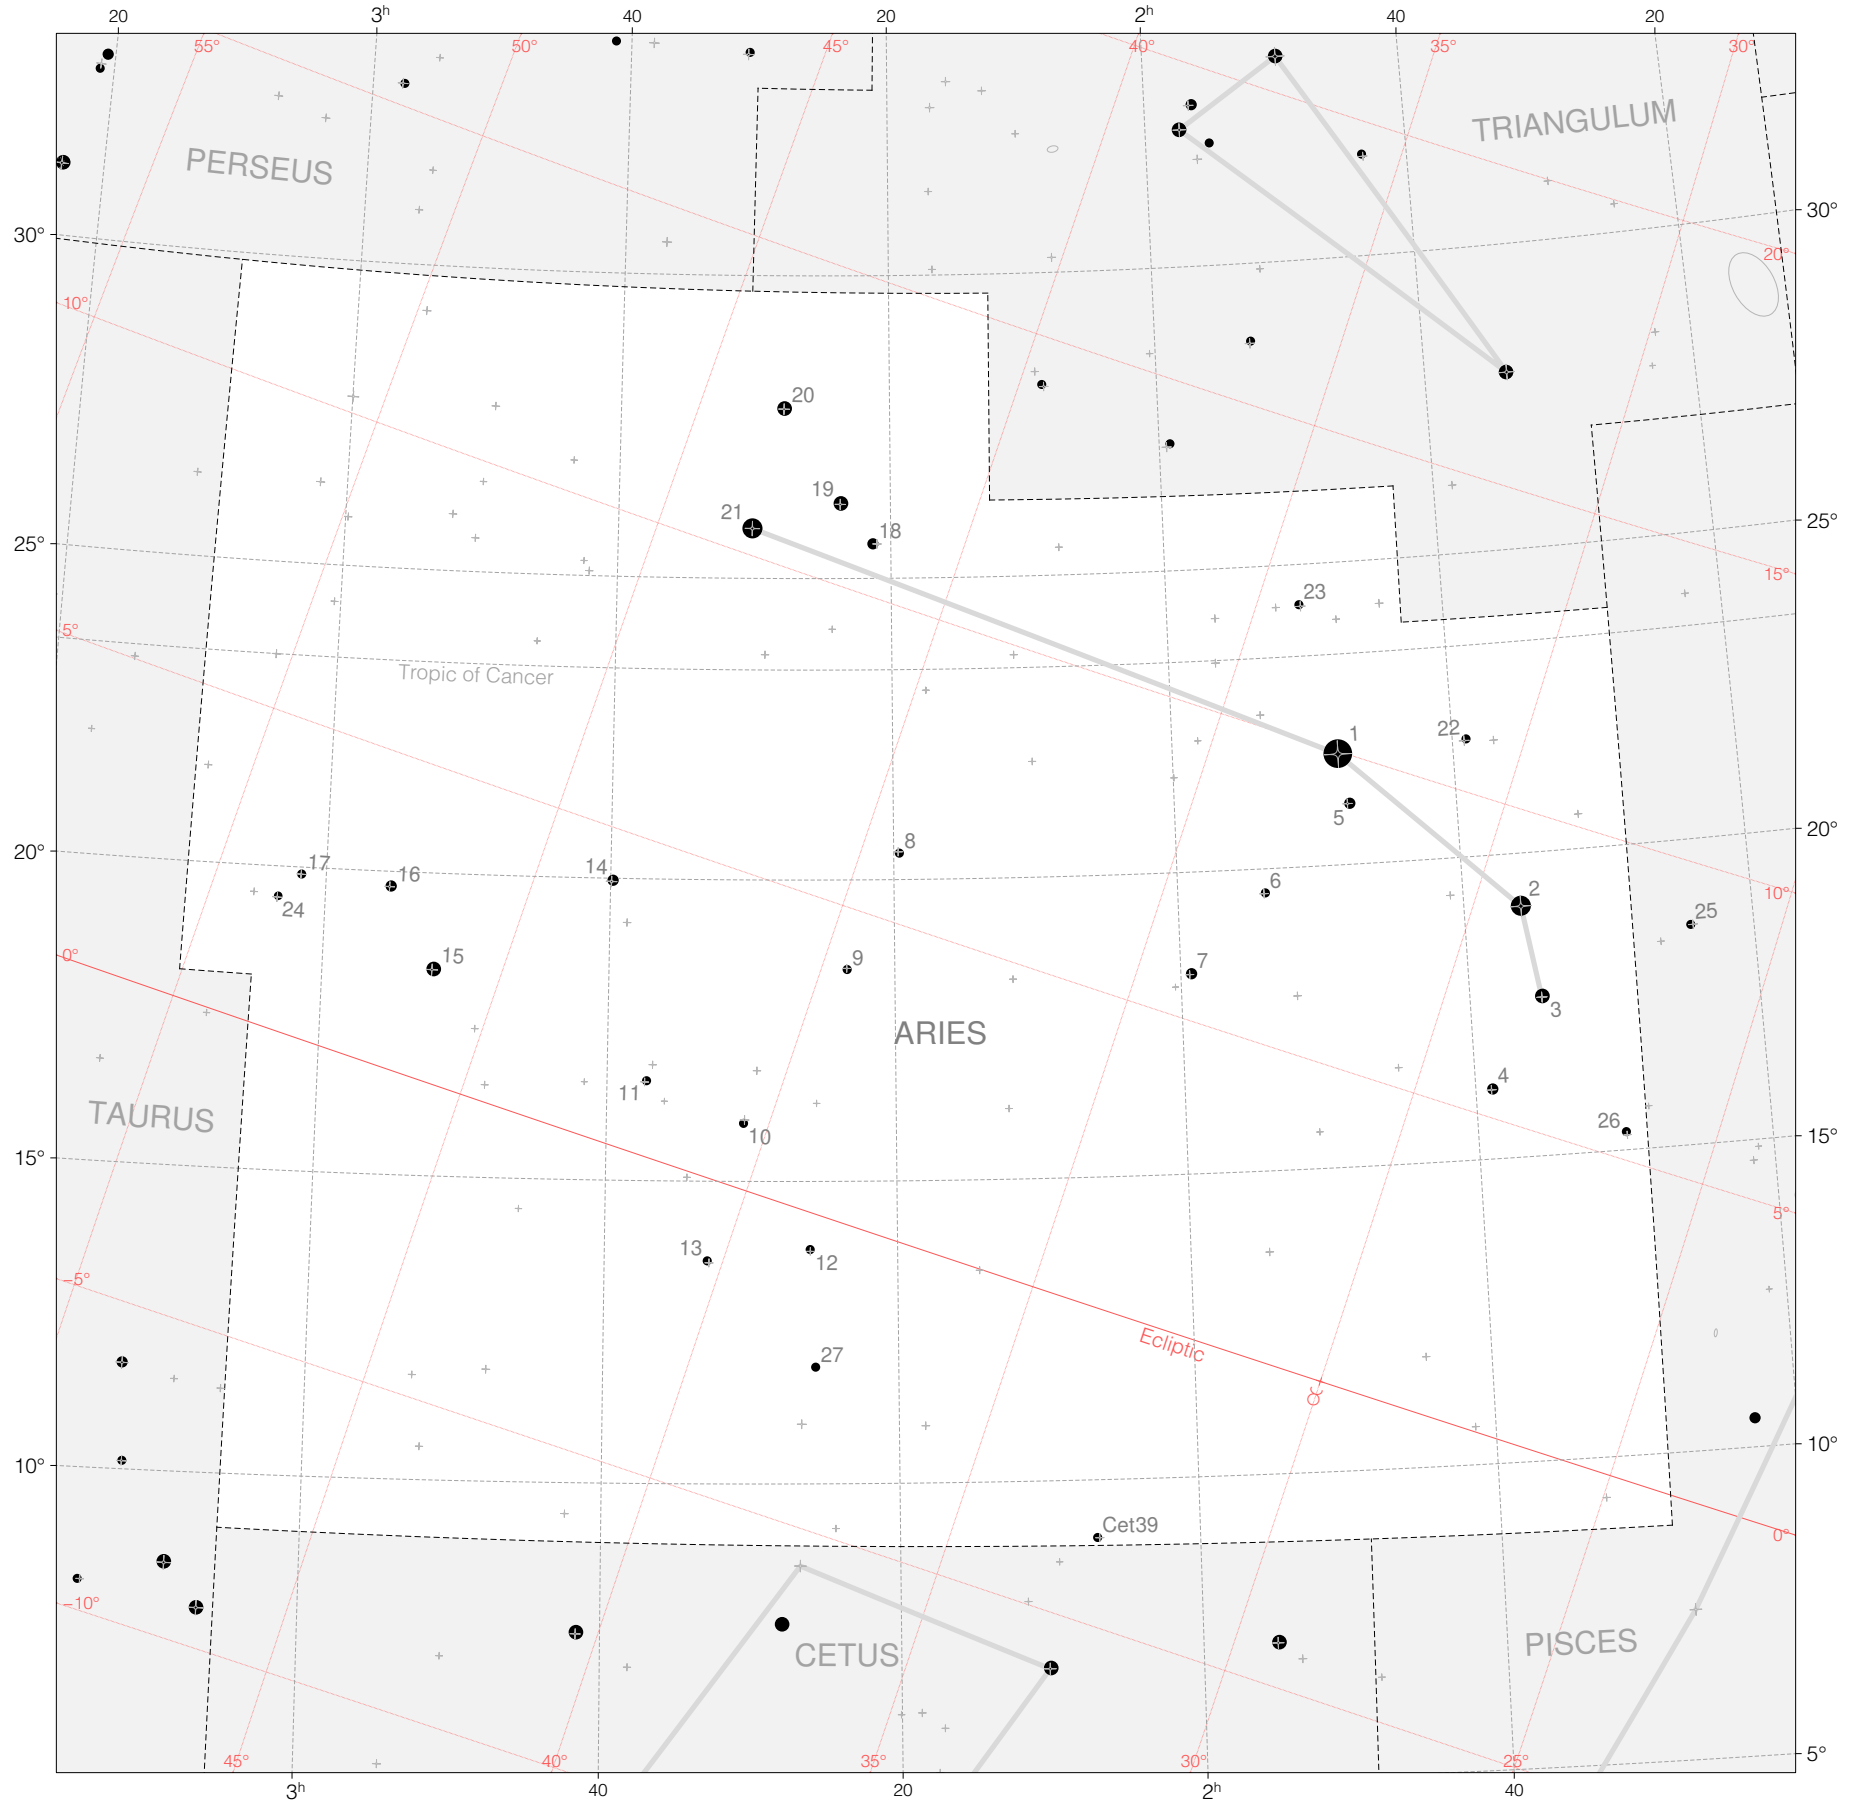

Hevelius Stars in Aries

Magnitudes: 
1 2 3 4 5 6 7

Scale at center:  0° 2° 4°