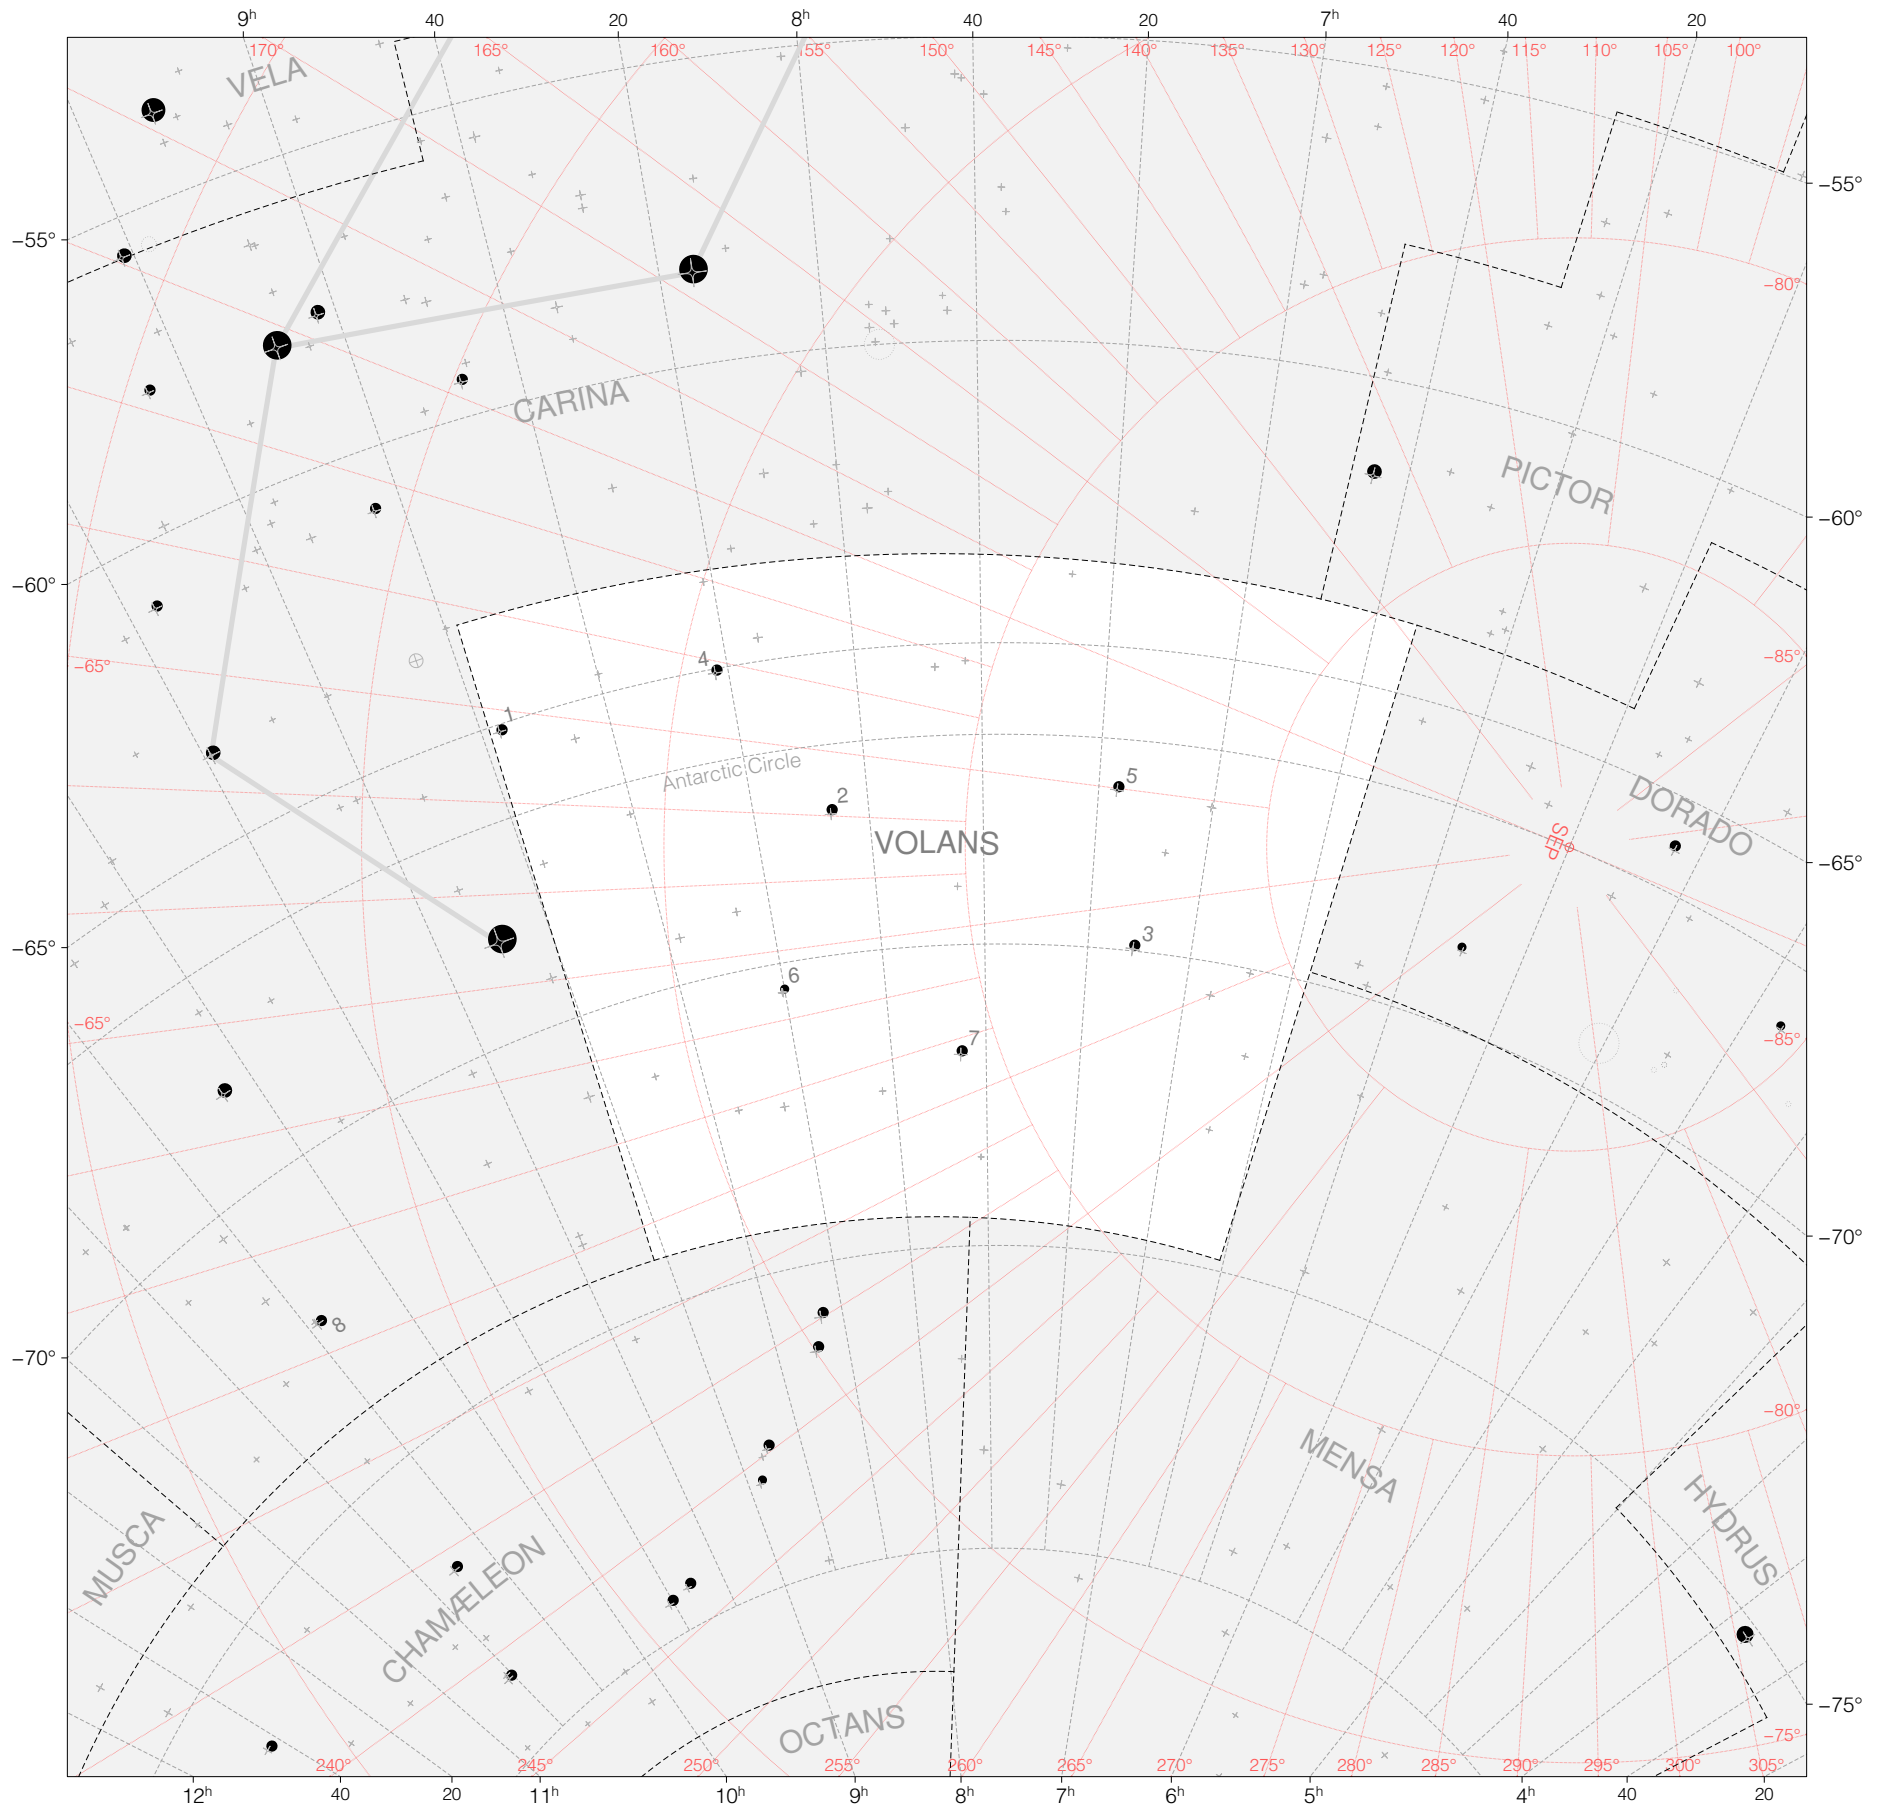

Halley Stars in Volans

Magnitudes: 
1 2 3 4 5 6 7

Scale at center: 0° 2° 4° 