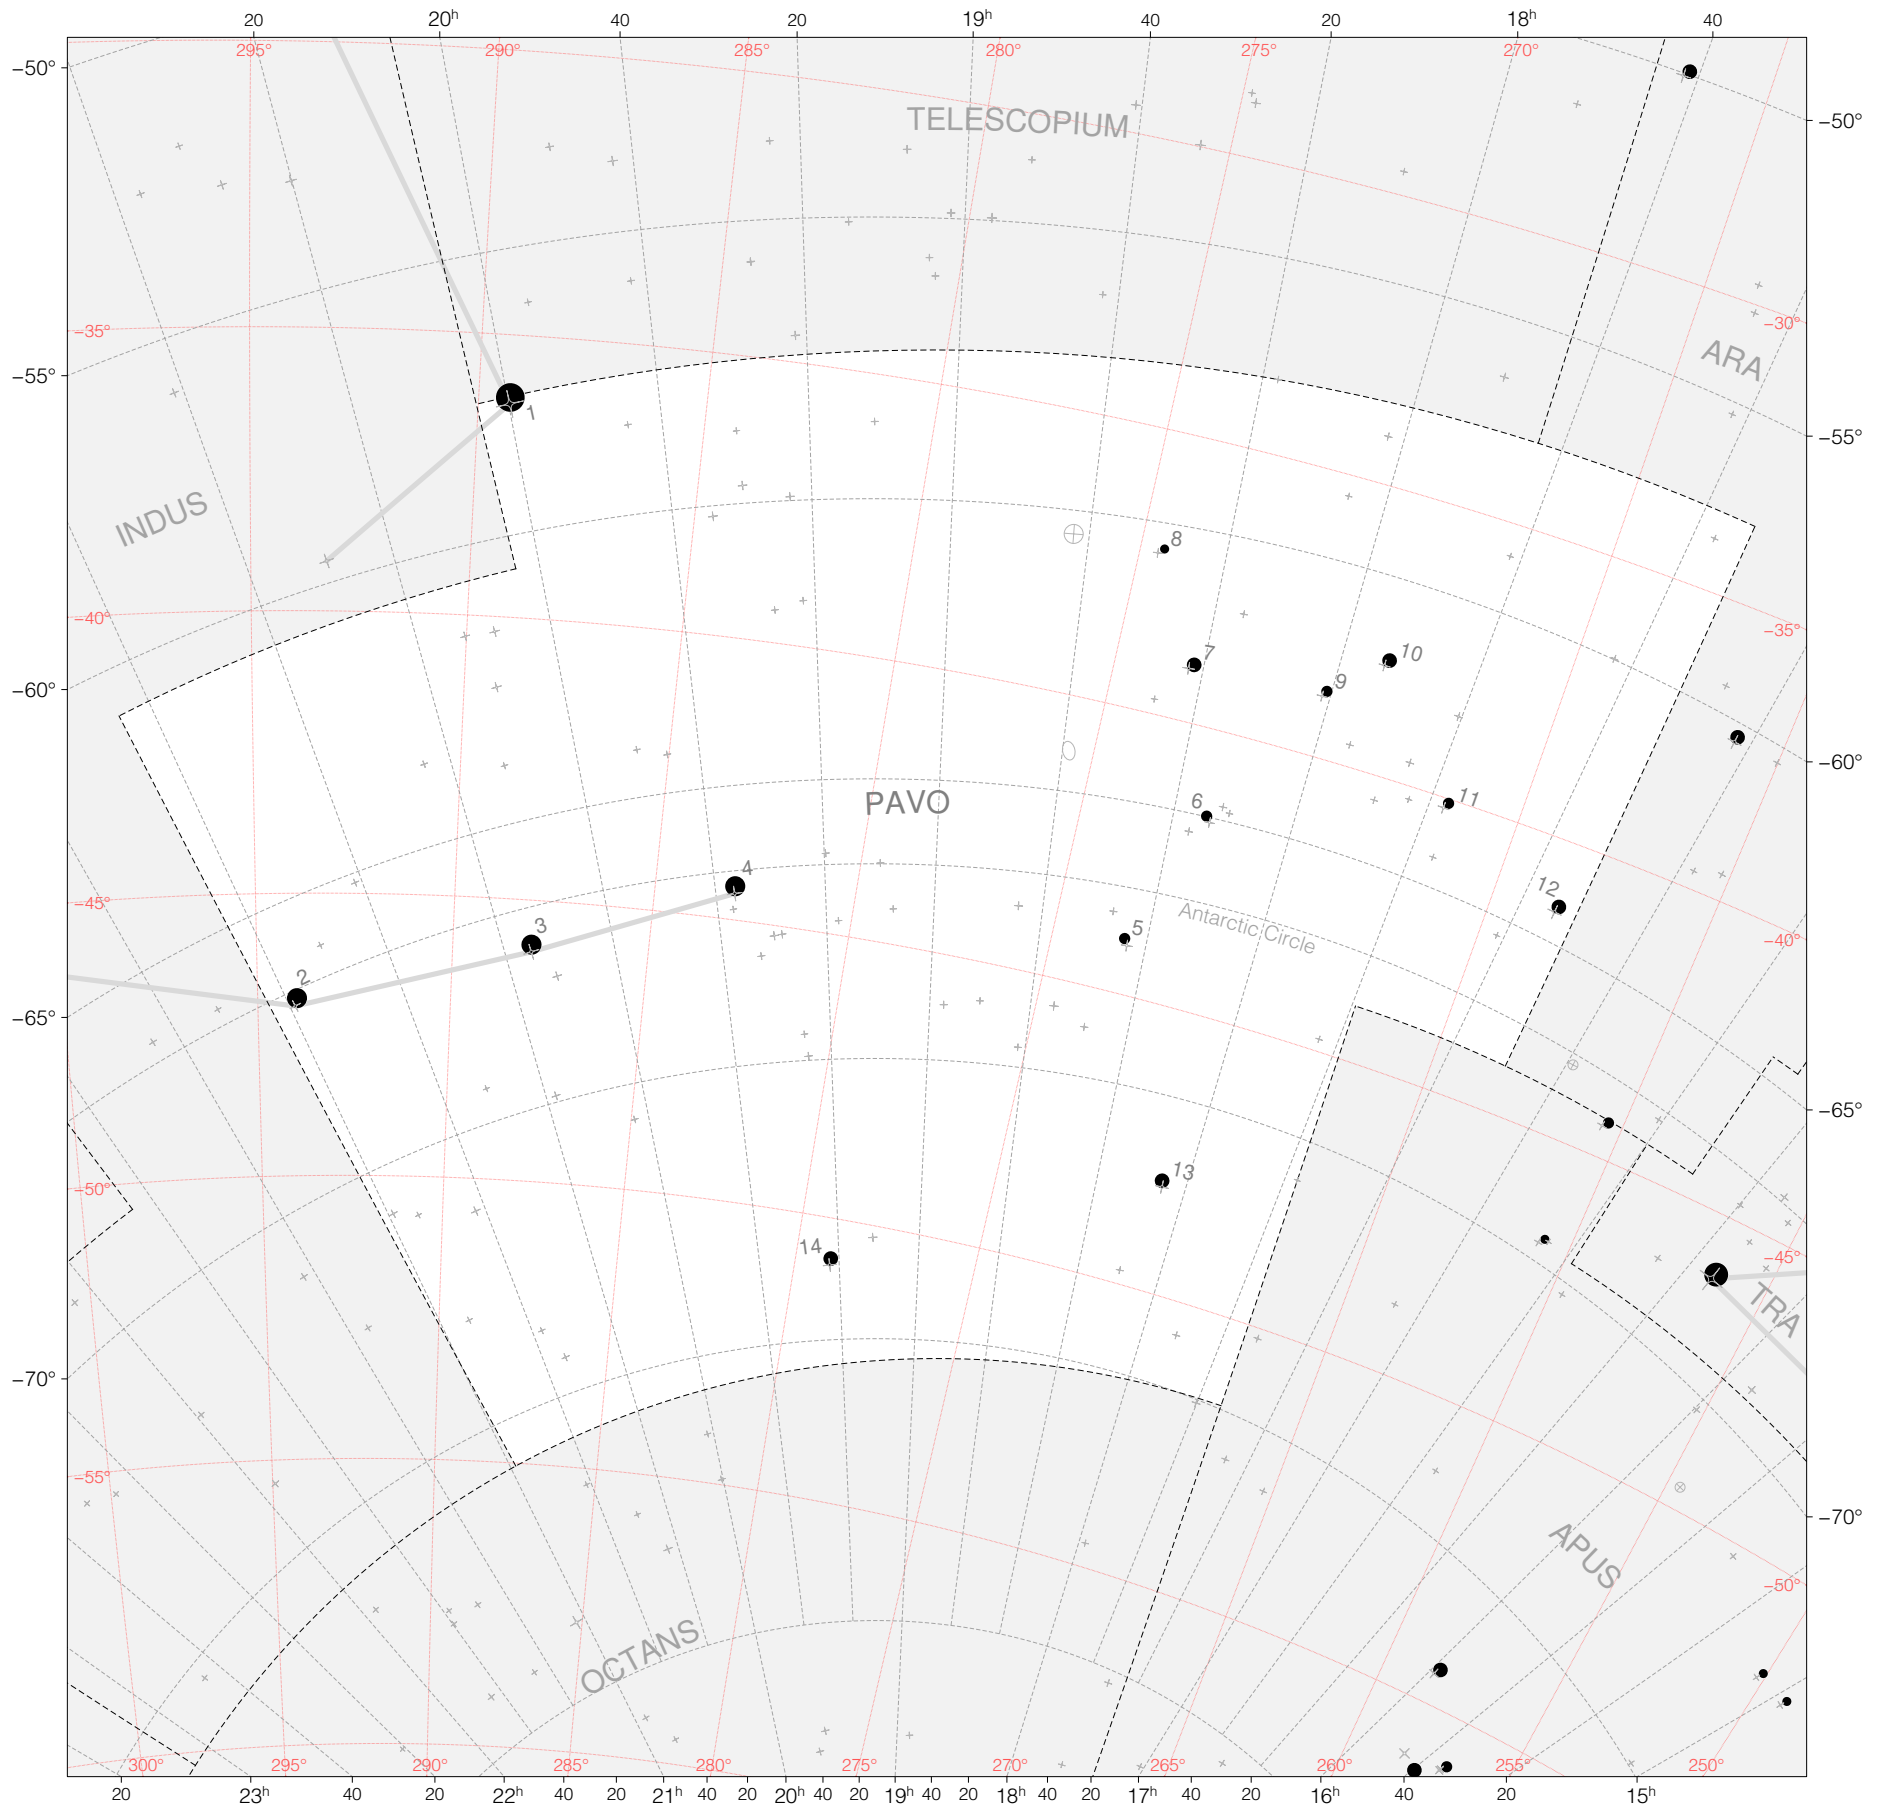

Halley Stars in Pavo

Magnitudes: 
1 2 3 4 5 6 7

Scale at center:  0° 2° 4°