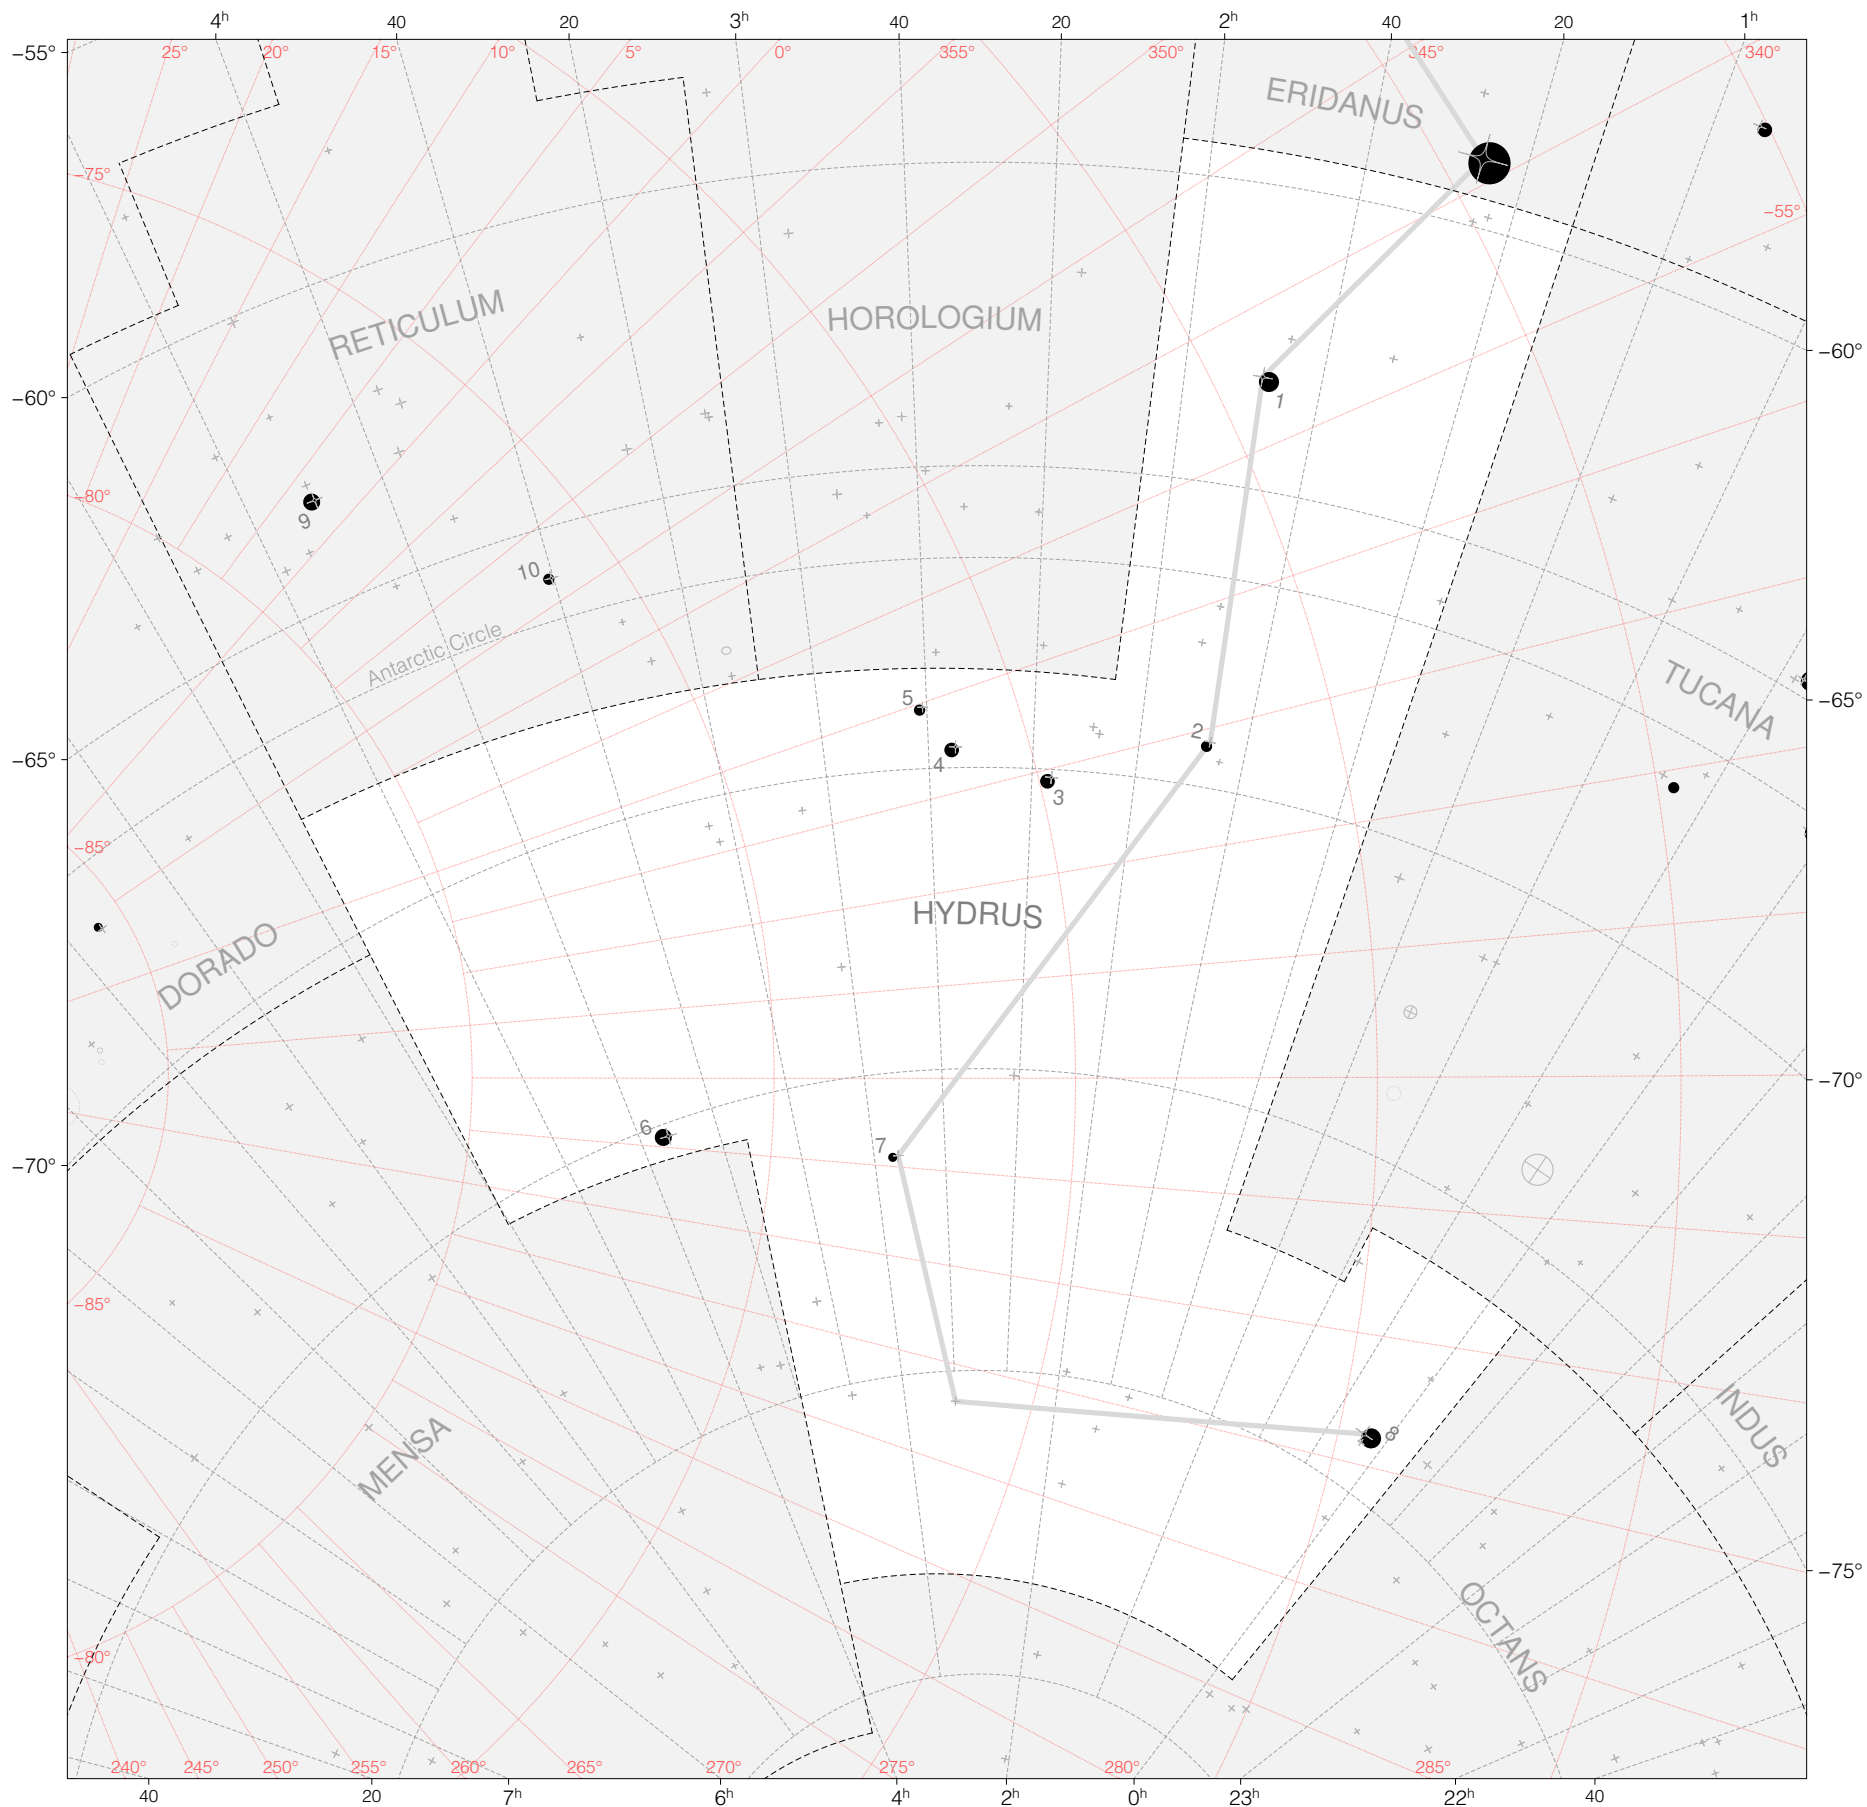

Halley Stars in Hydrus

Magnitudes:  1 2 3 4 5 6 7

Scale at center: 0° 2° 4° 