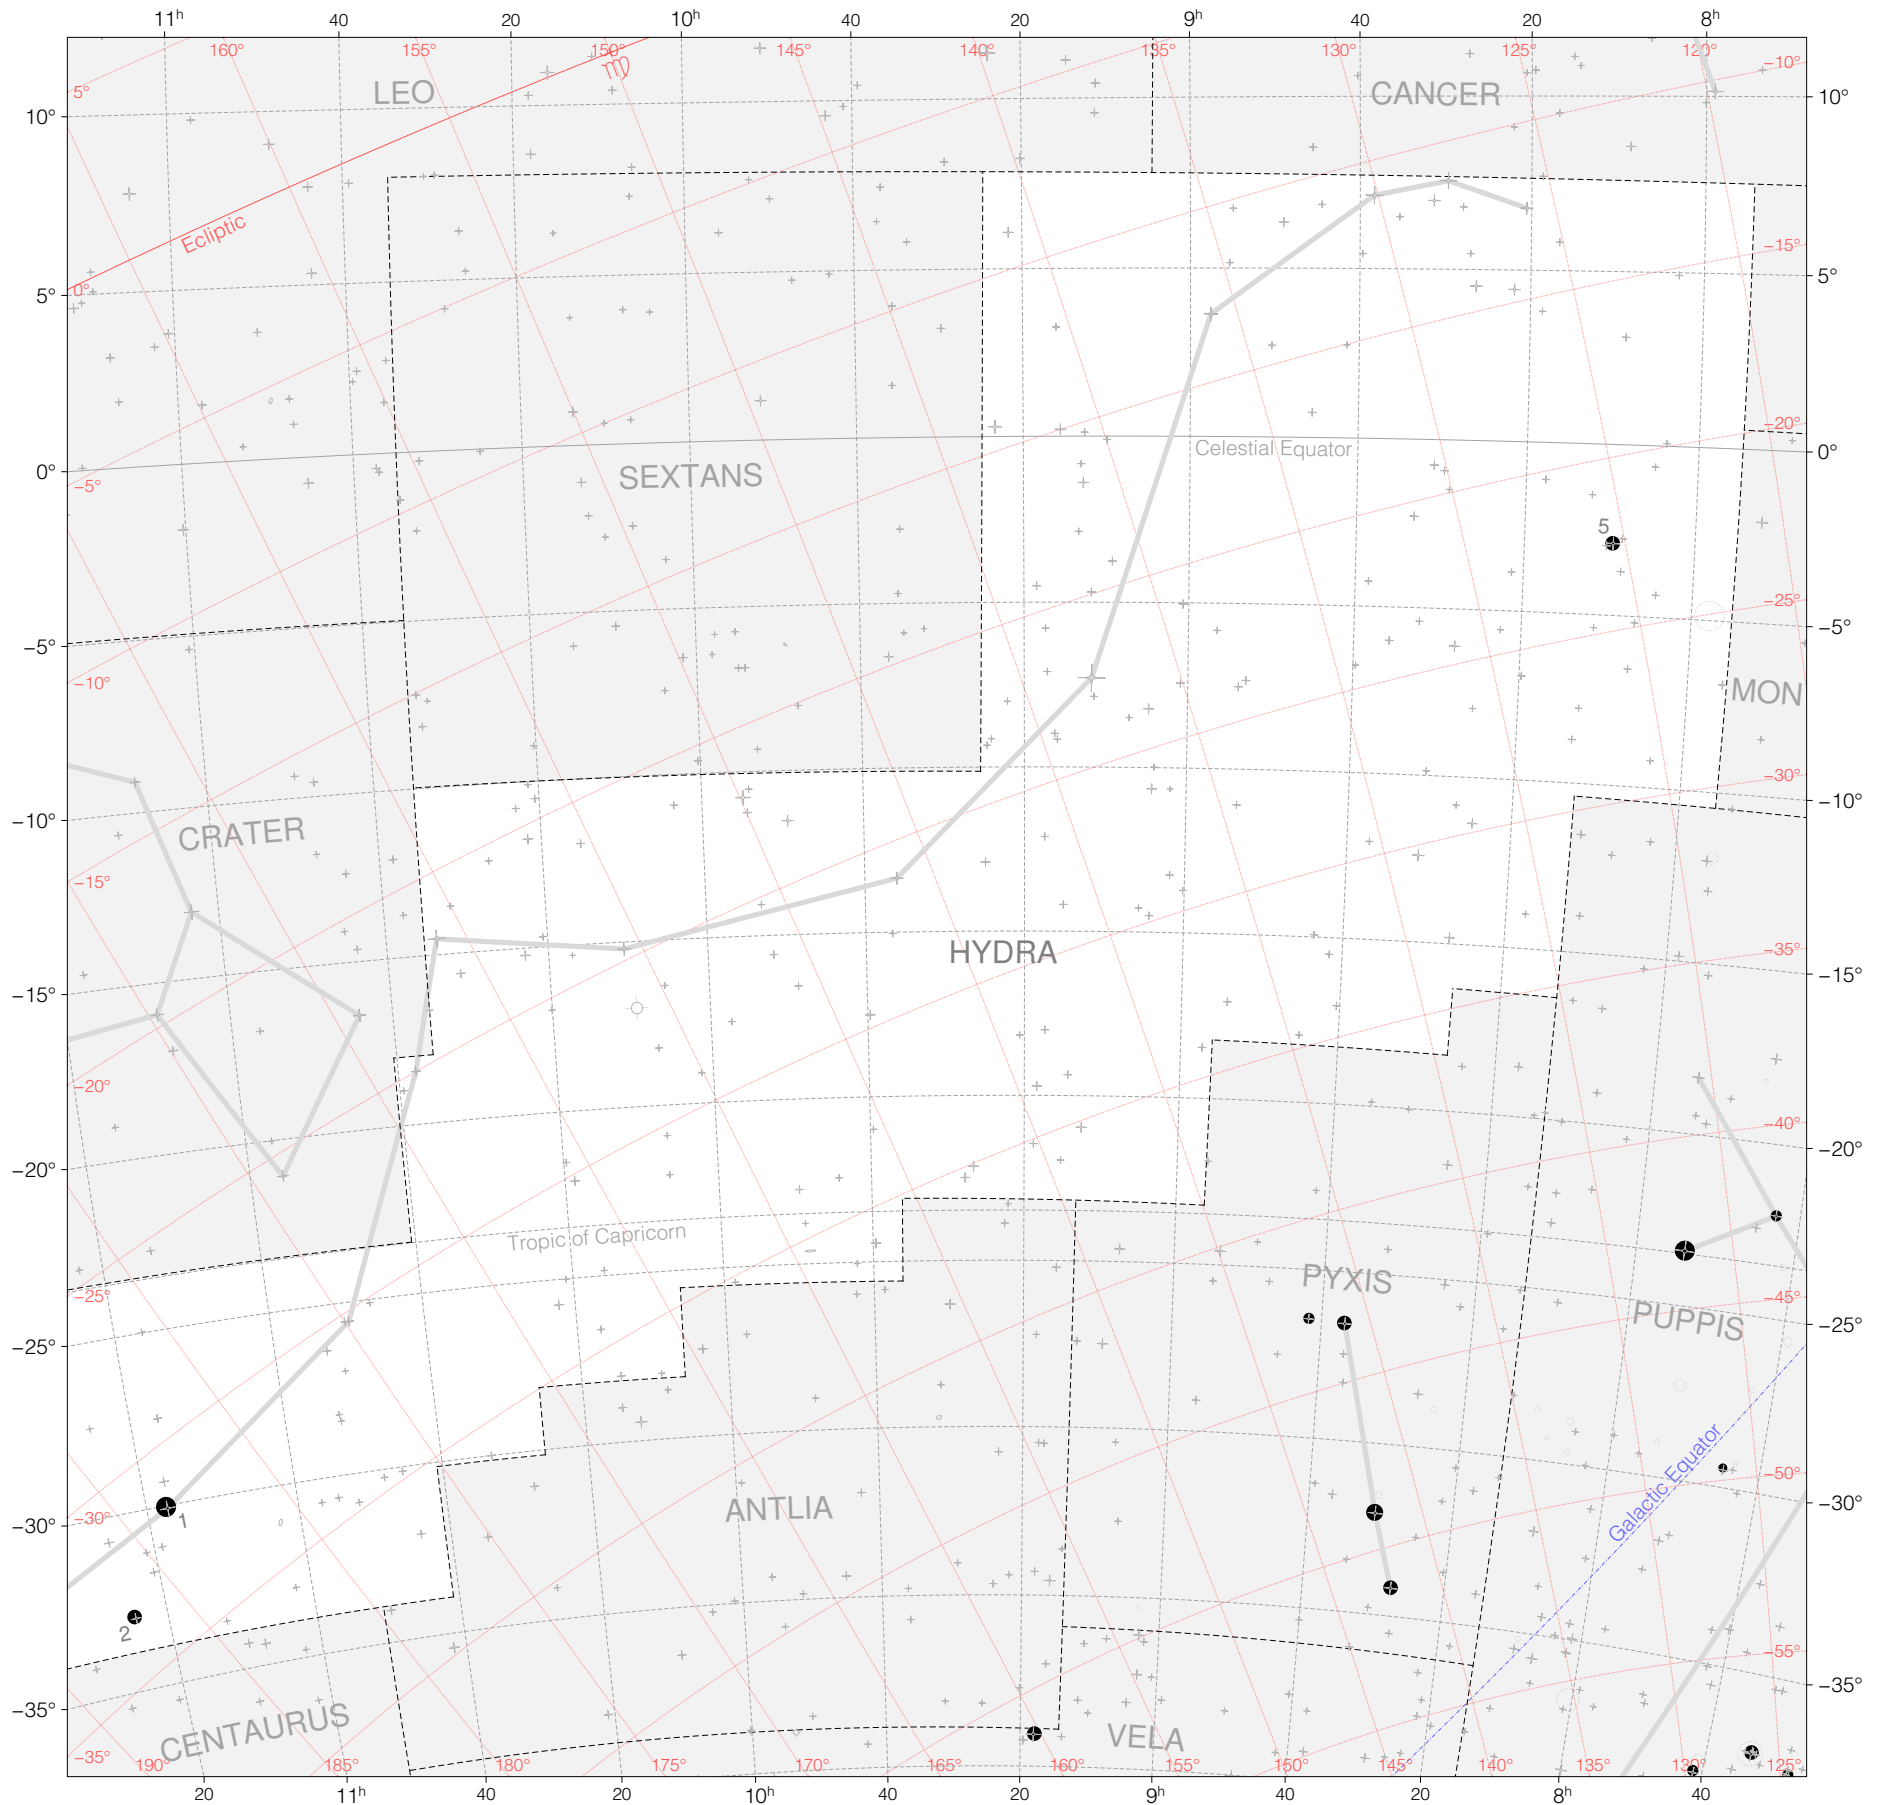

Halley Stars in Hydra (west)

Magnitudes:  1 2 3 4 5 6 7

Scale at center:  0° 2° 4°