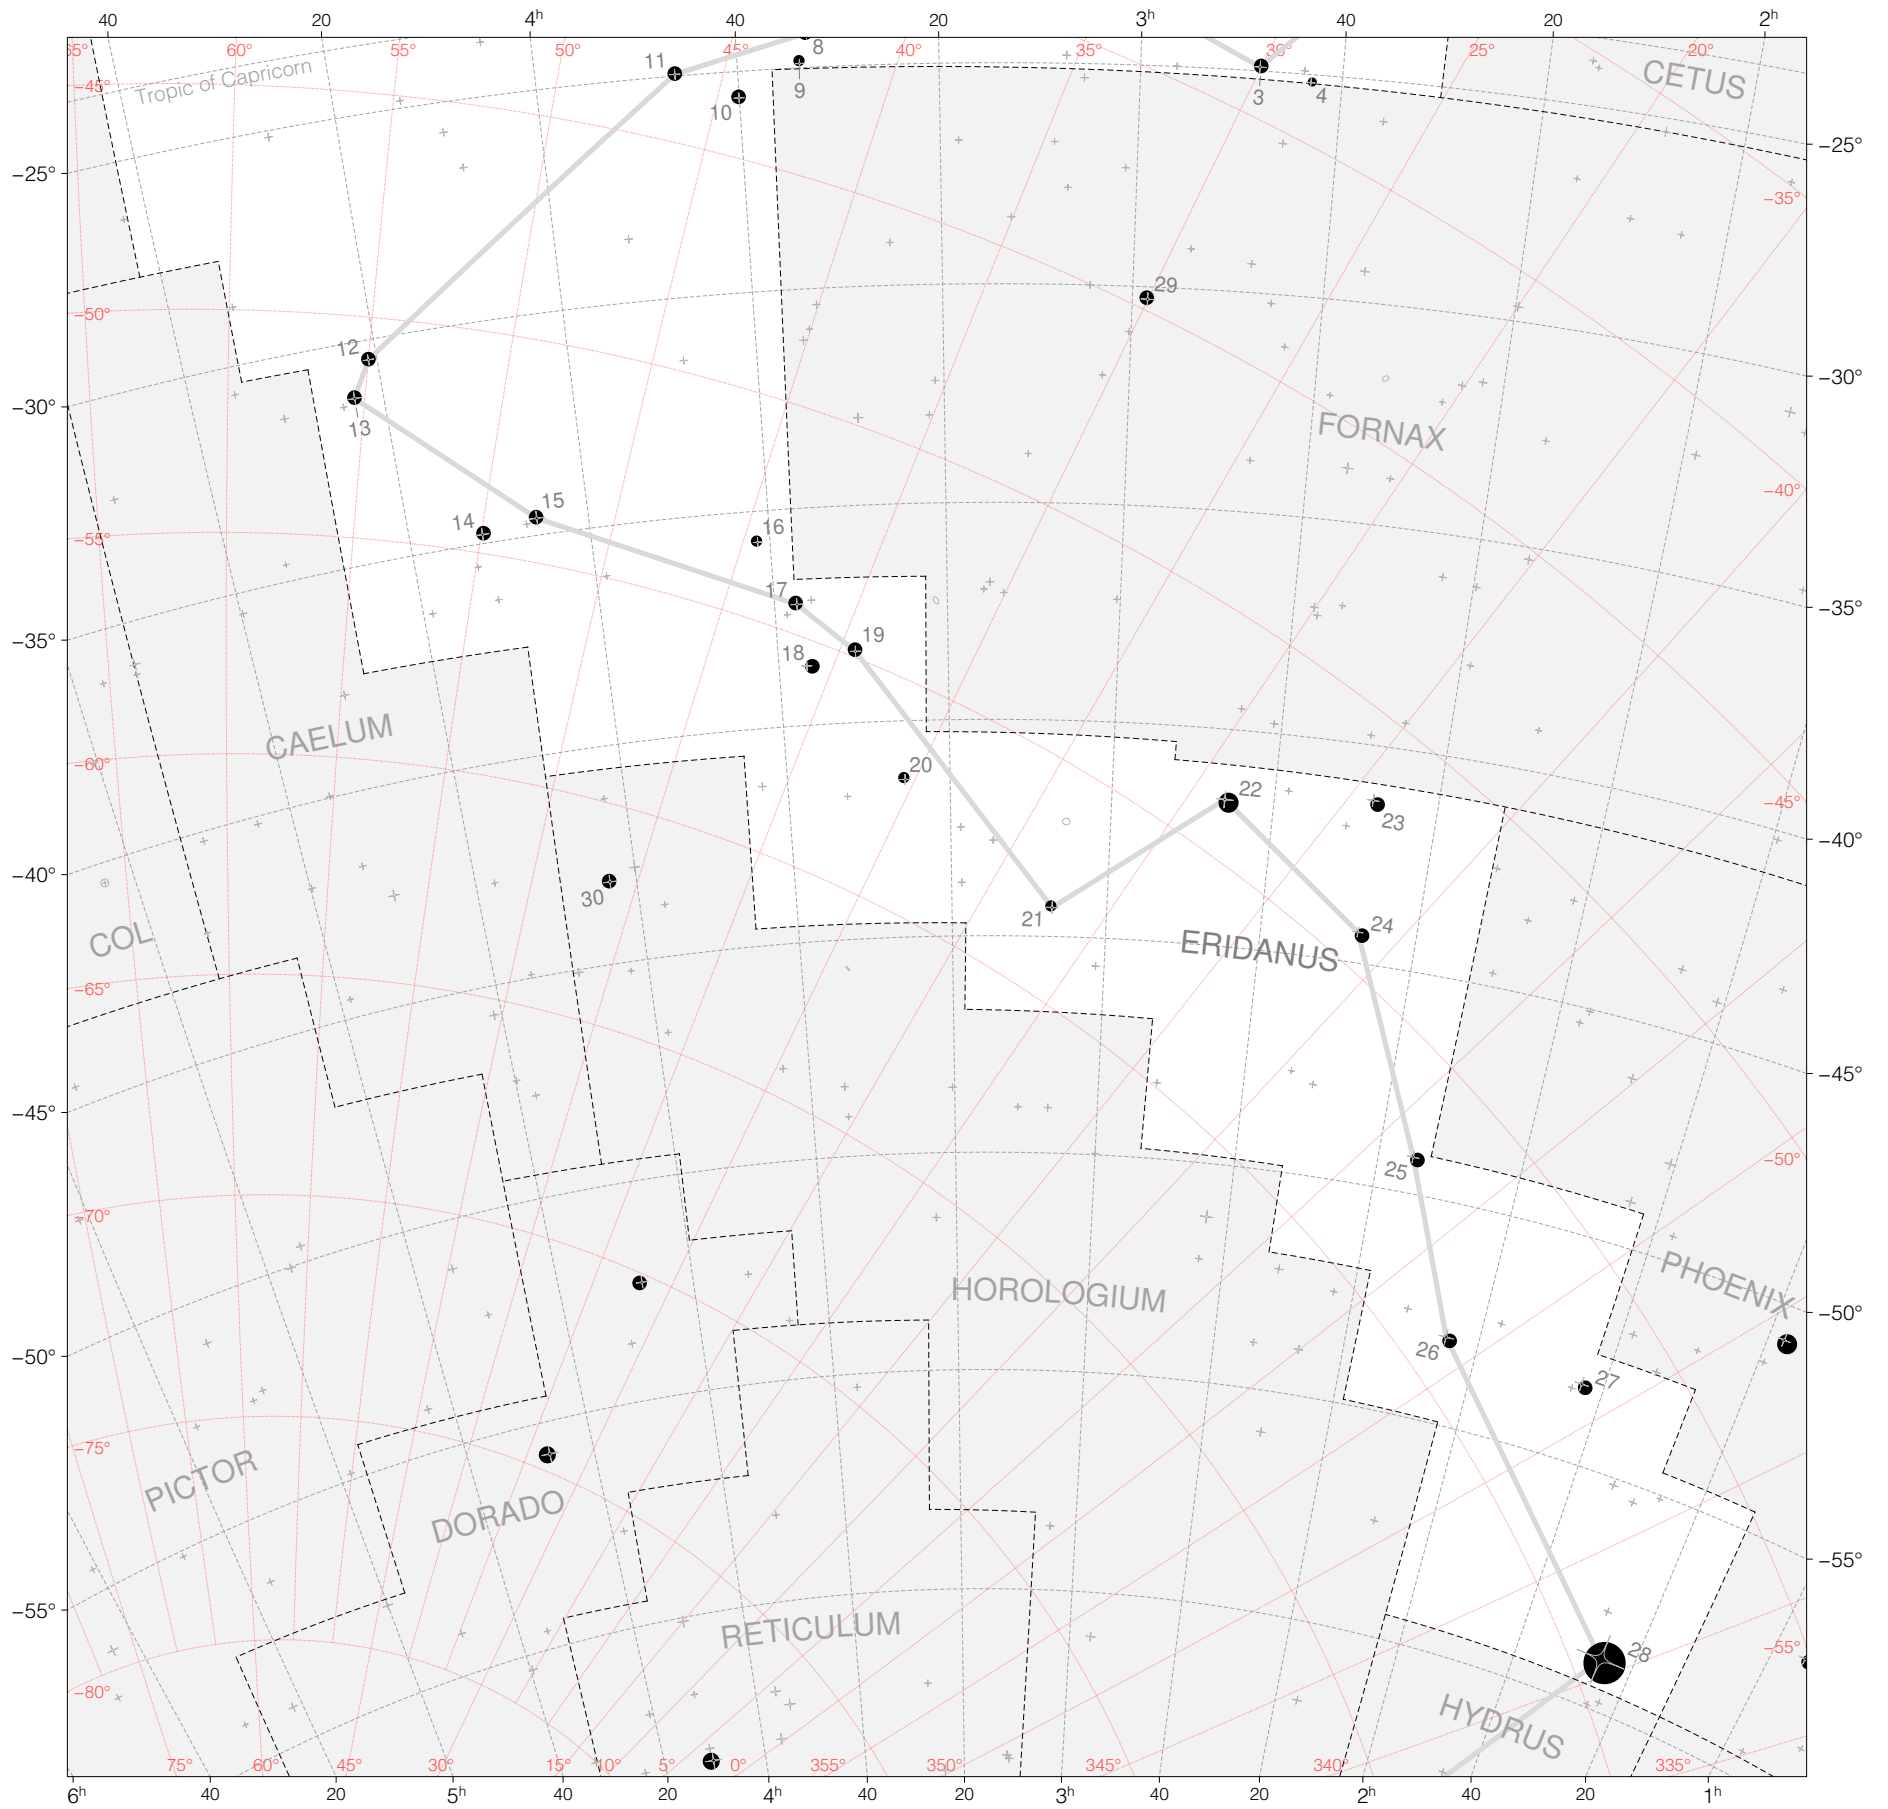

Halley Stars in Eridanus

Magnitudes: 
1 2 3 4 5 6 7

Scale at center:  0° 2° 4°