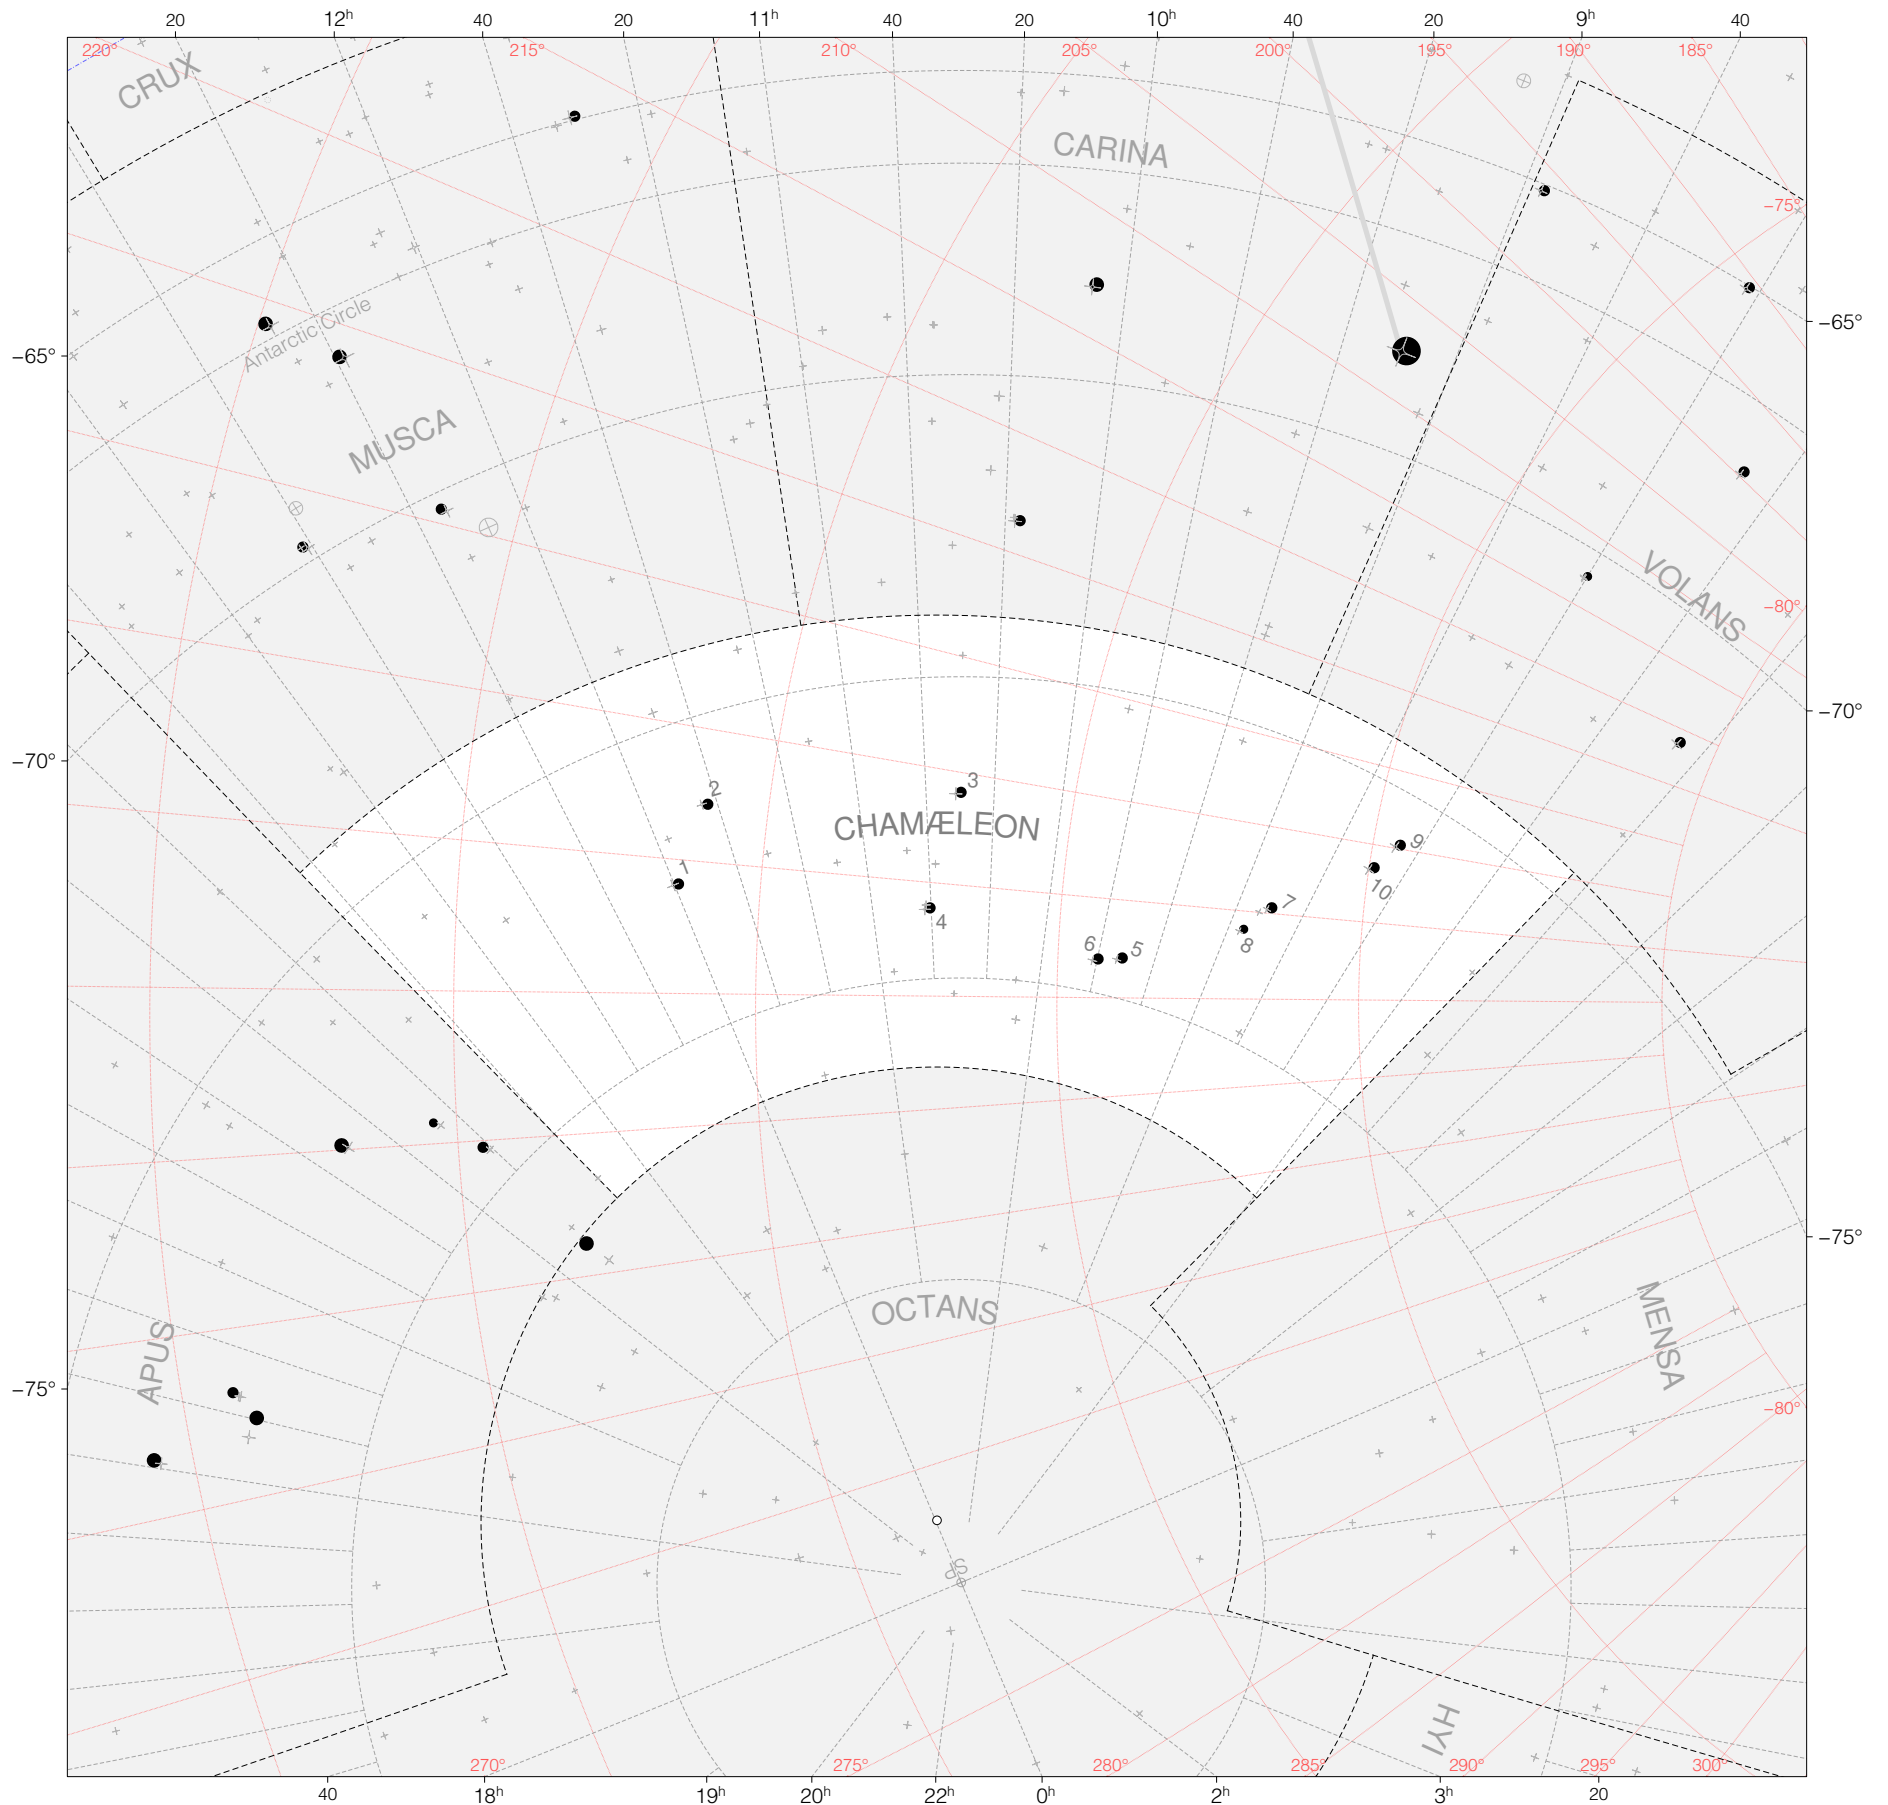

# Halley Stars in Chamæleon

Magnitudes:   
1 2 3 4 5 6 7

Scale at center: 0° 2° 4° 