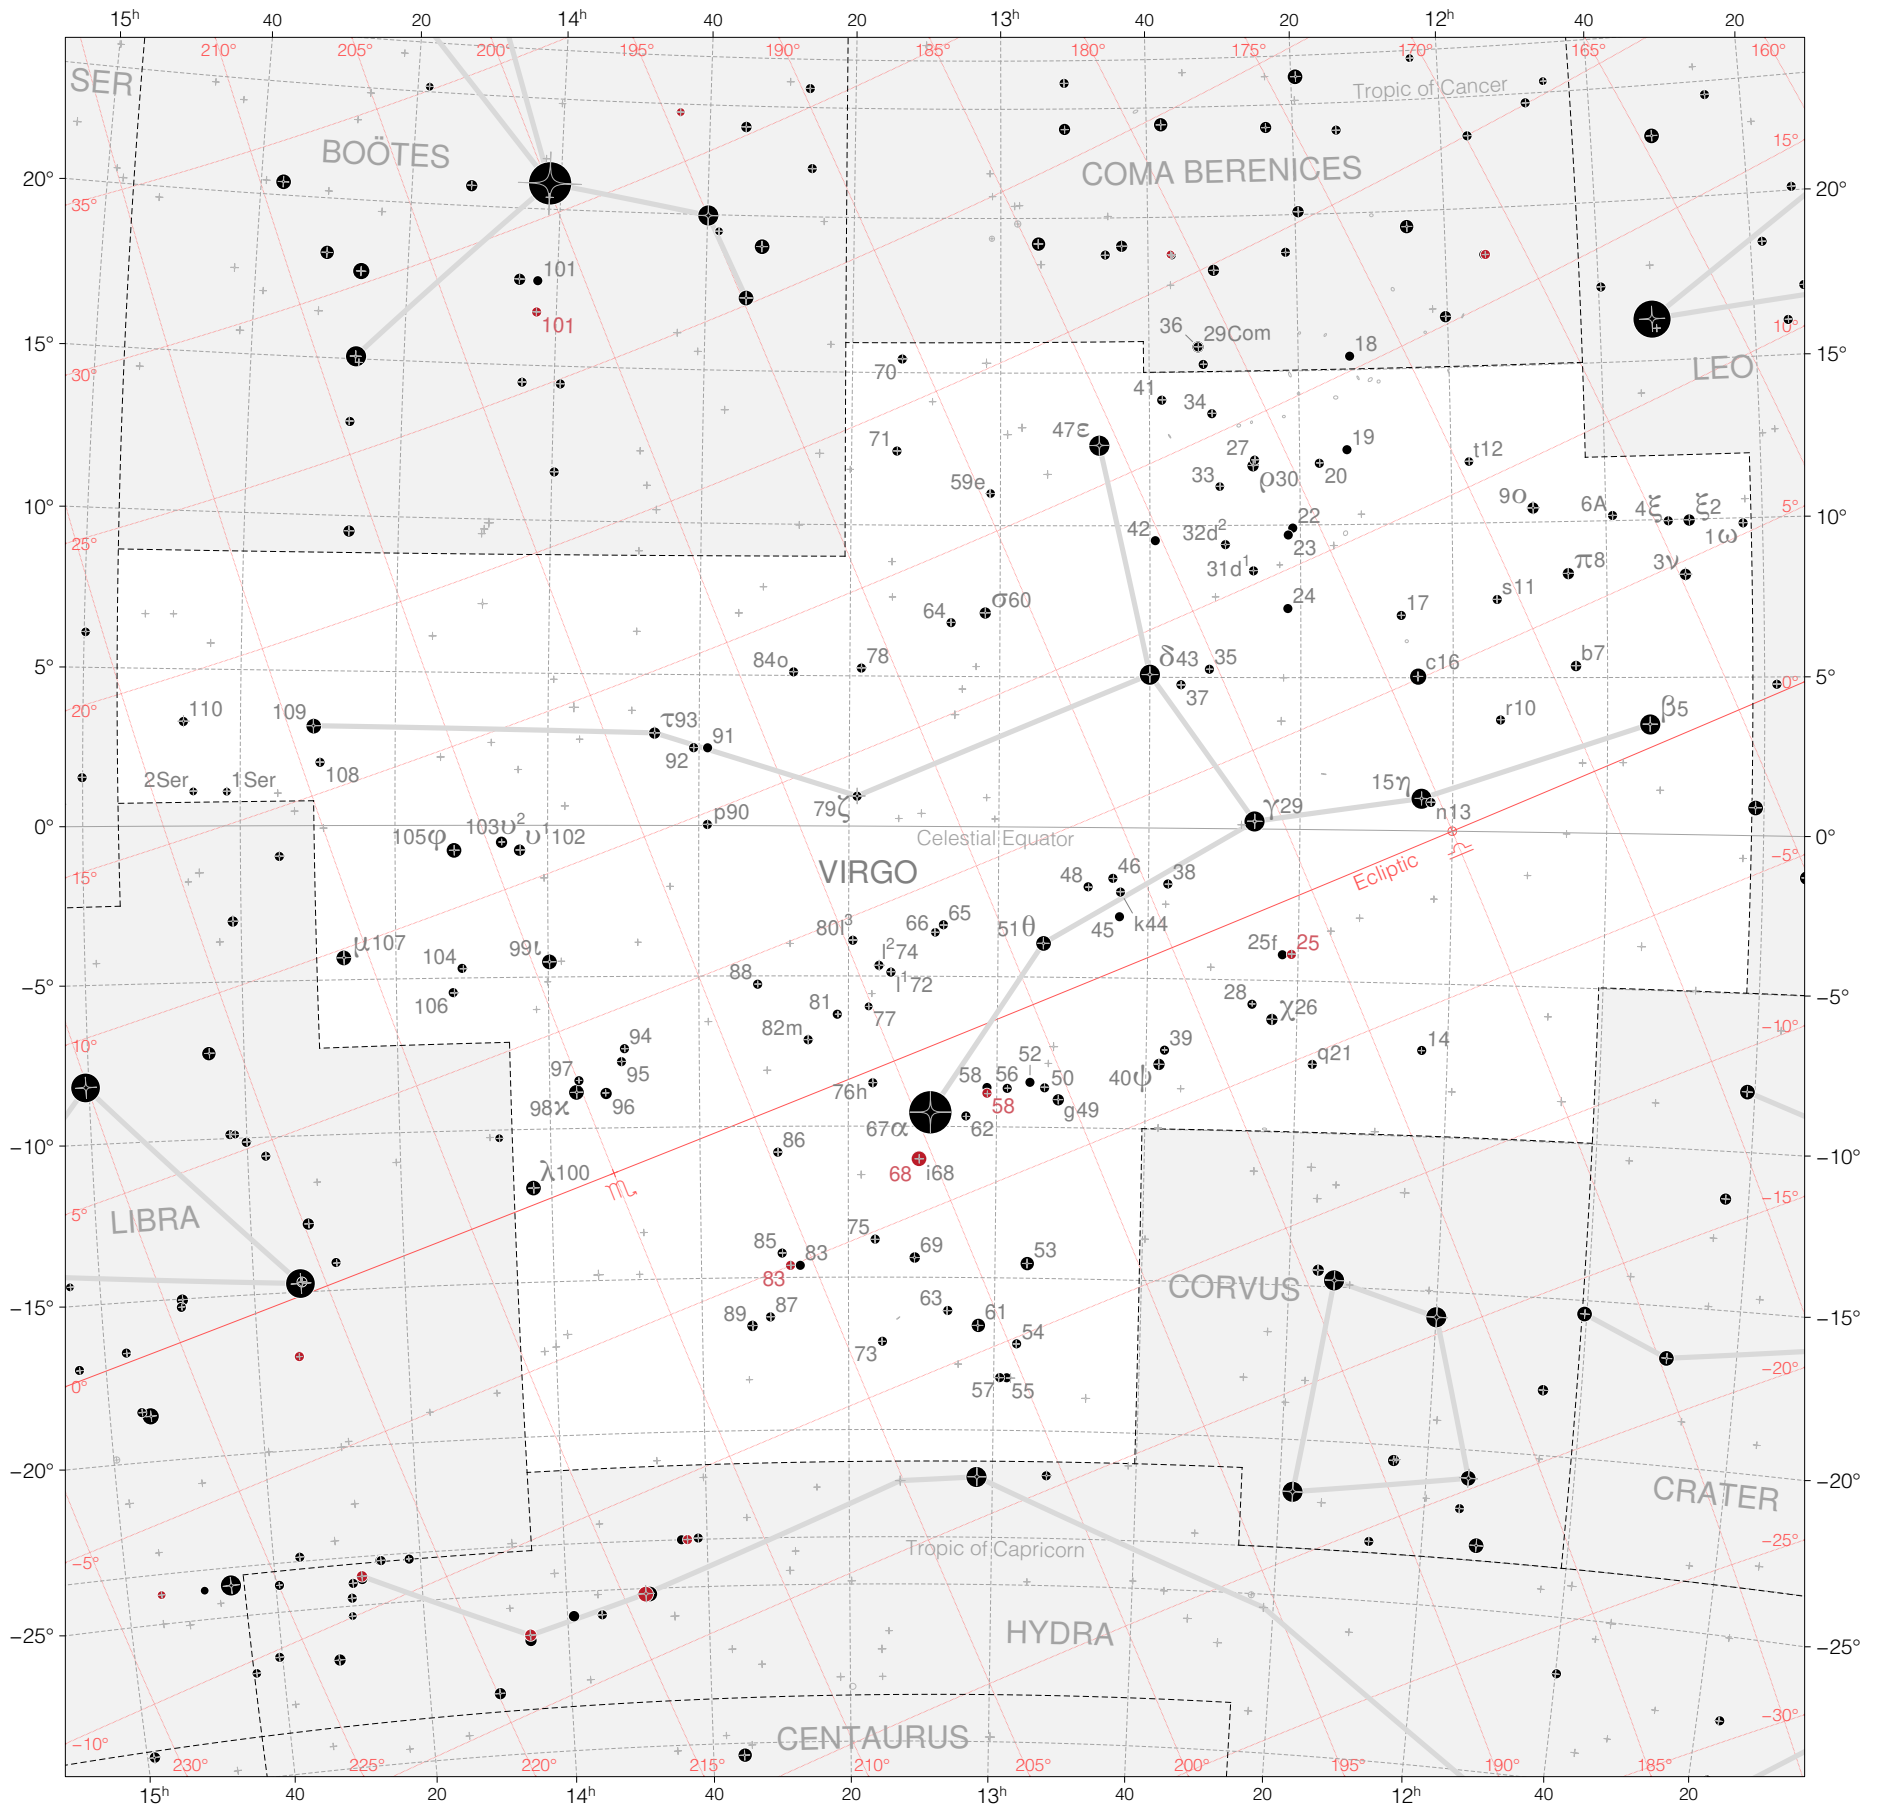

Flamsteed Stars in Virgo

Magnitudes: 
1 2 3 4 5 6 7

Scale at center:  0° 2° 4°