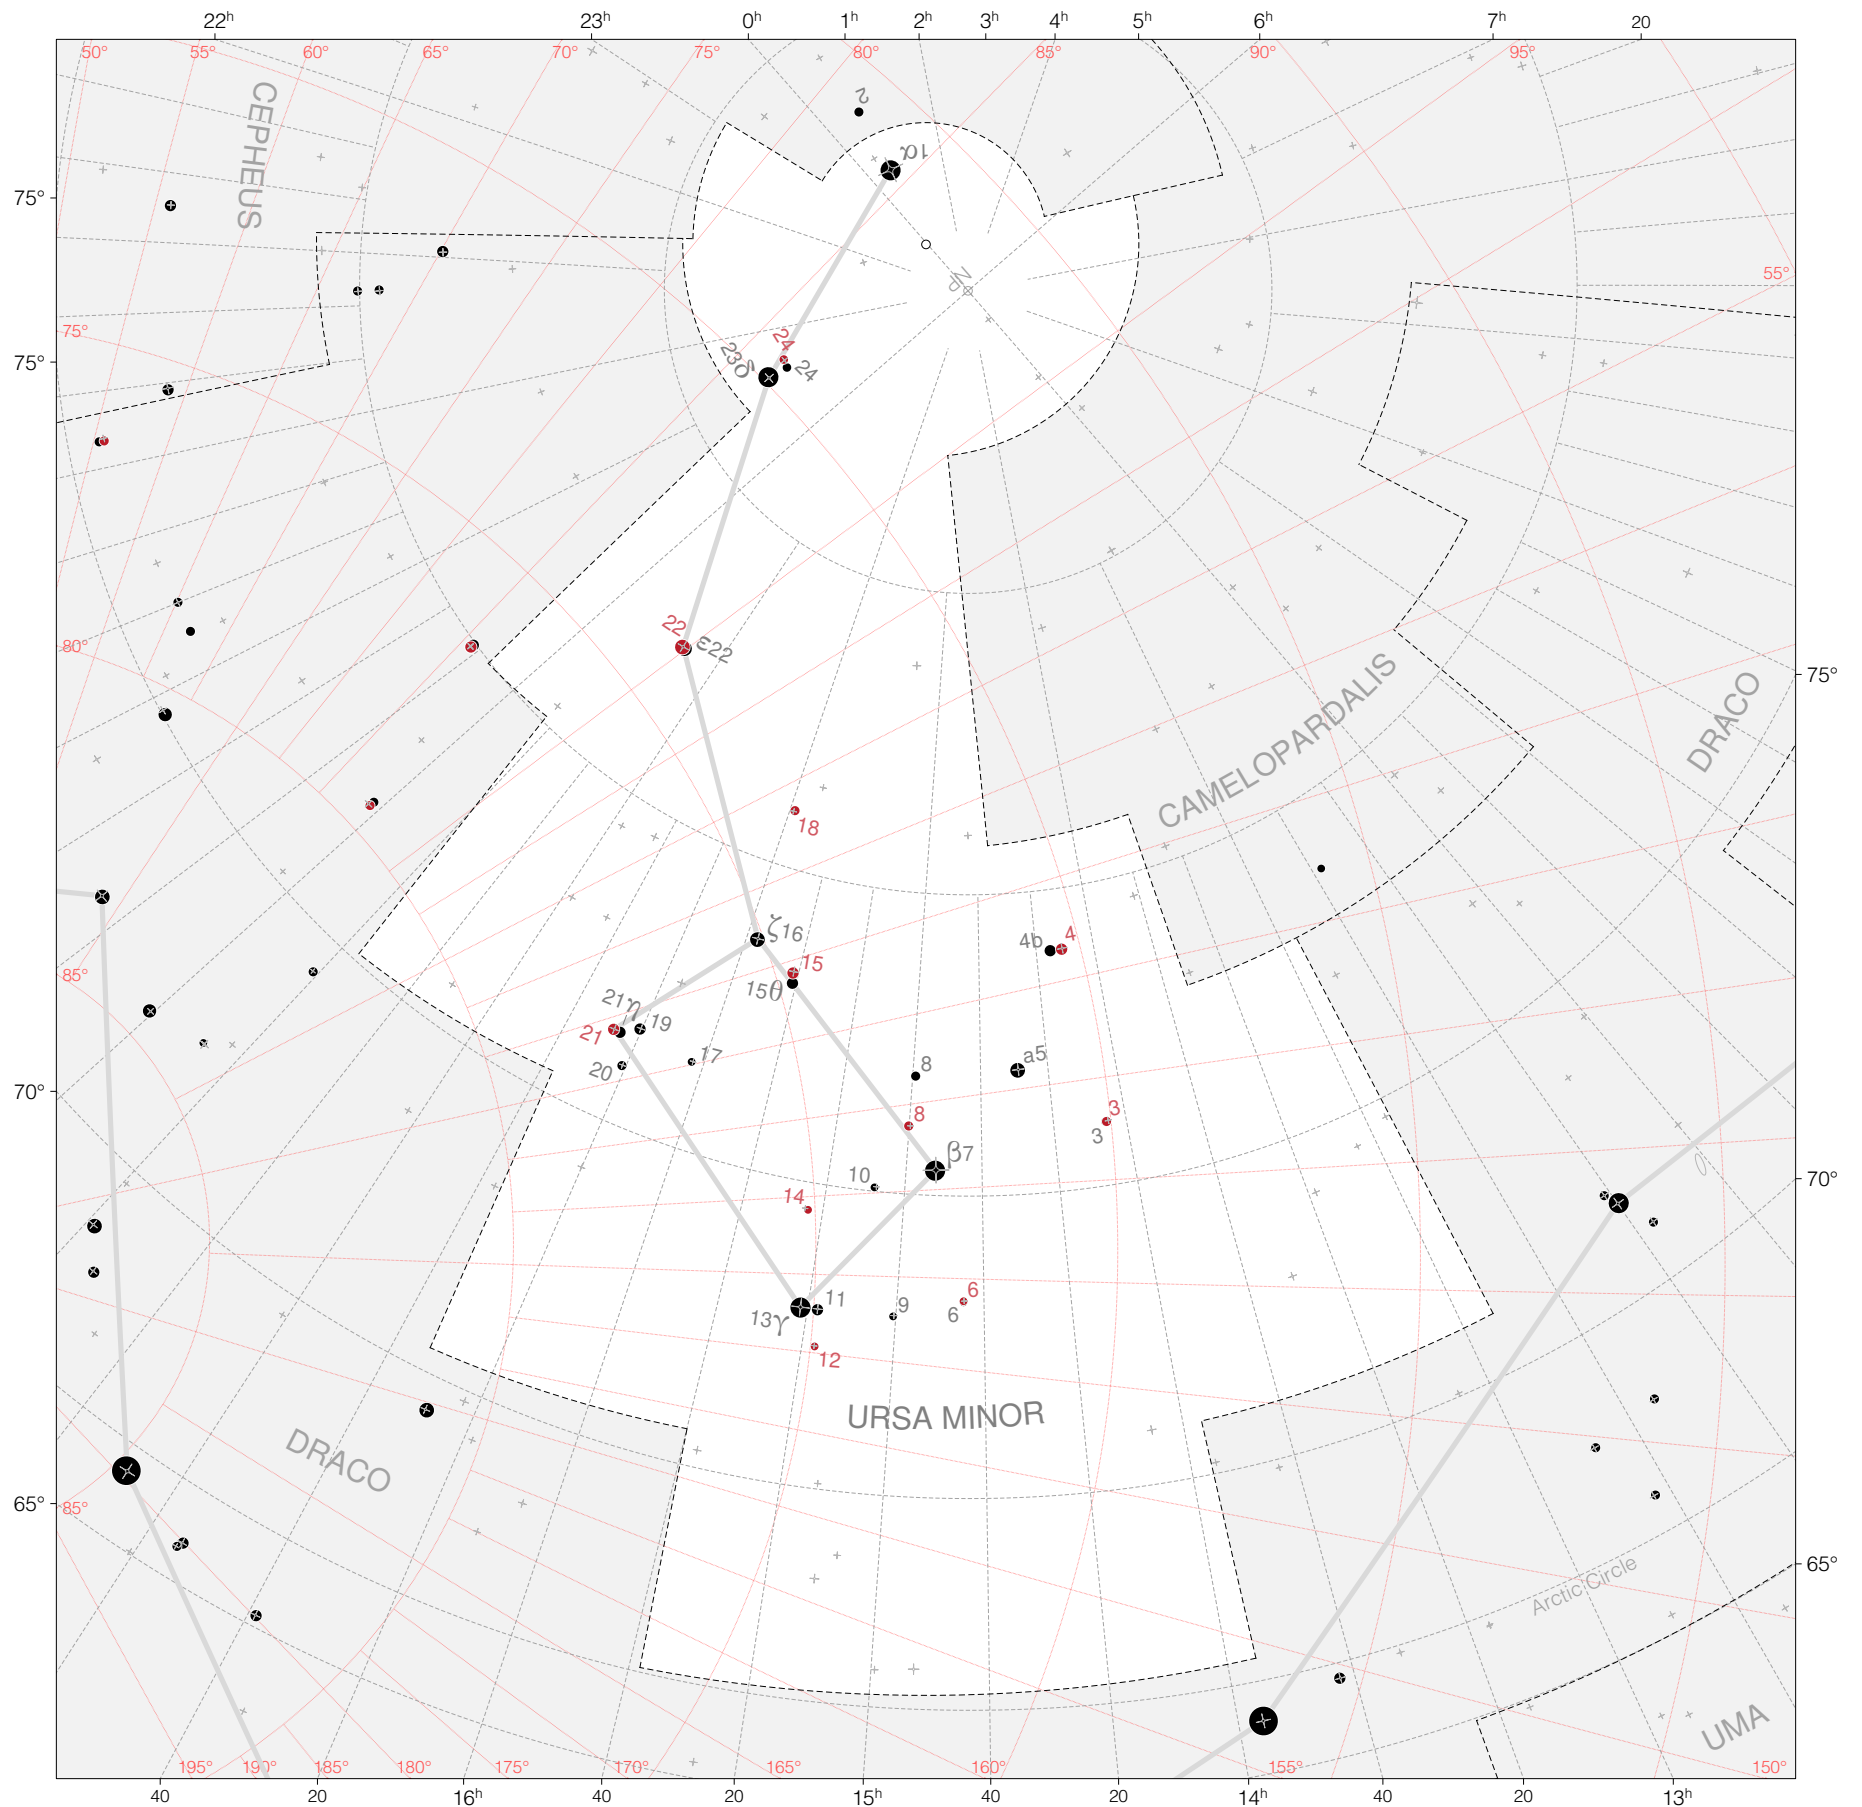

Flamsteed Stars in Ursa Minor

Magnitudes: 1 2 3 4 5 6 7

Scale at center: 0° 2° 4°