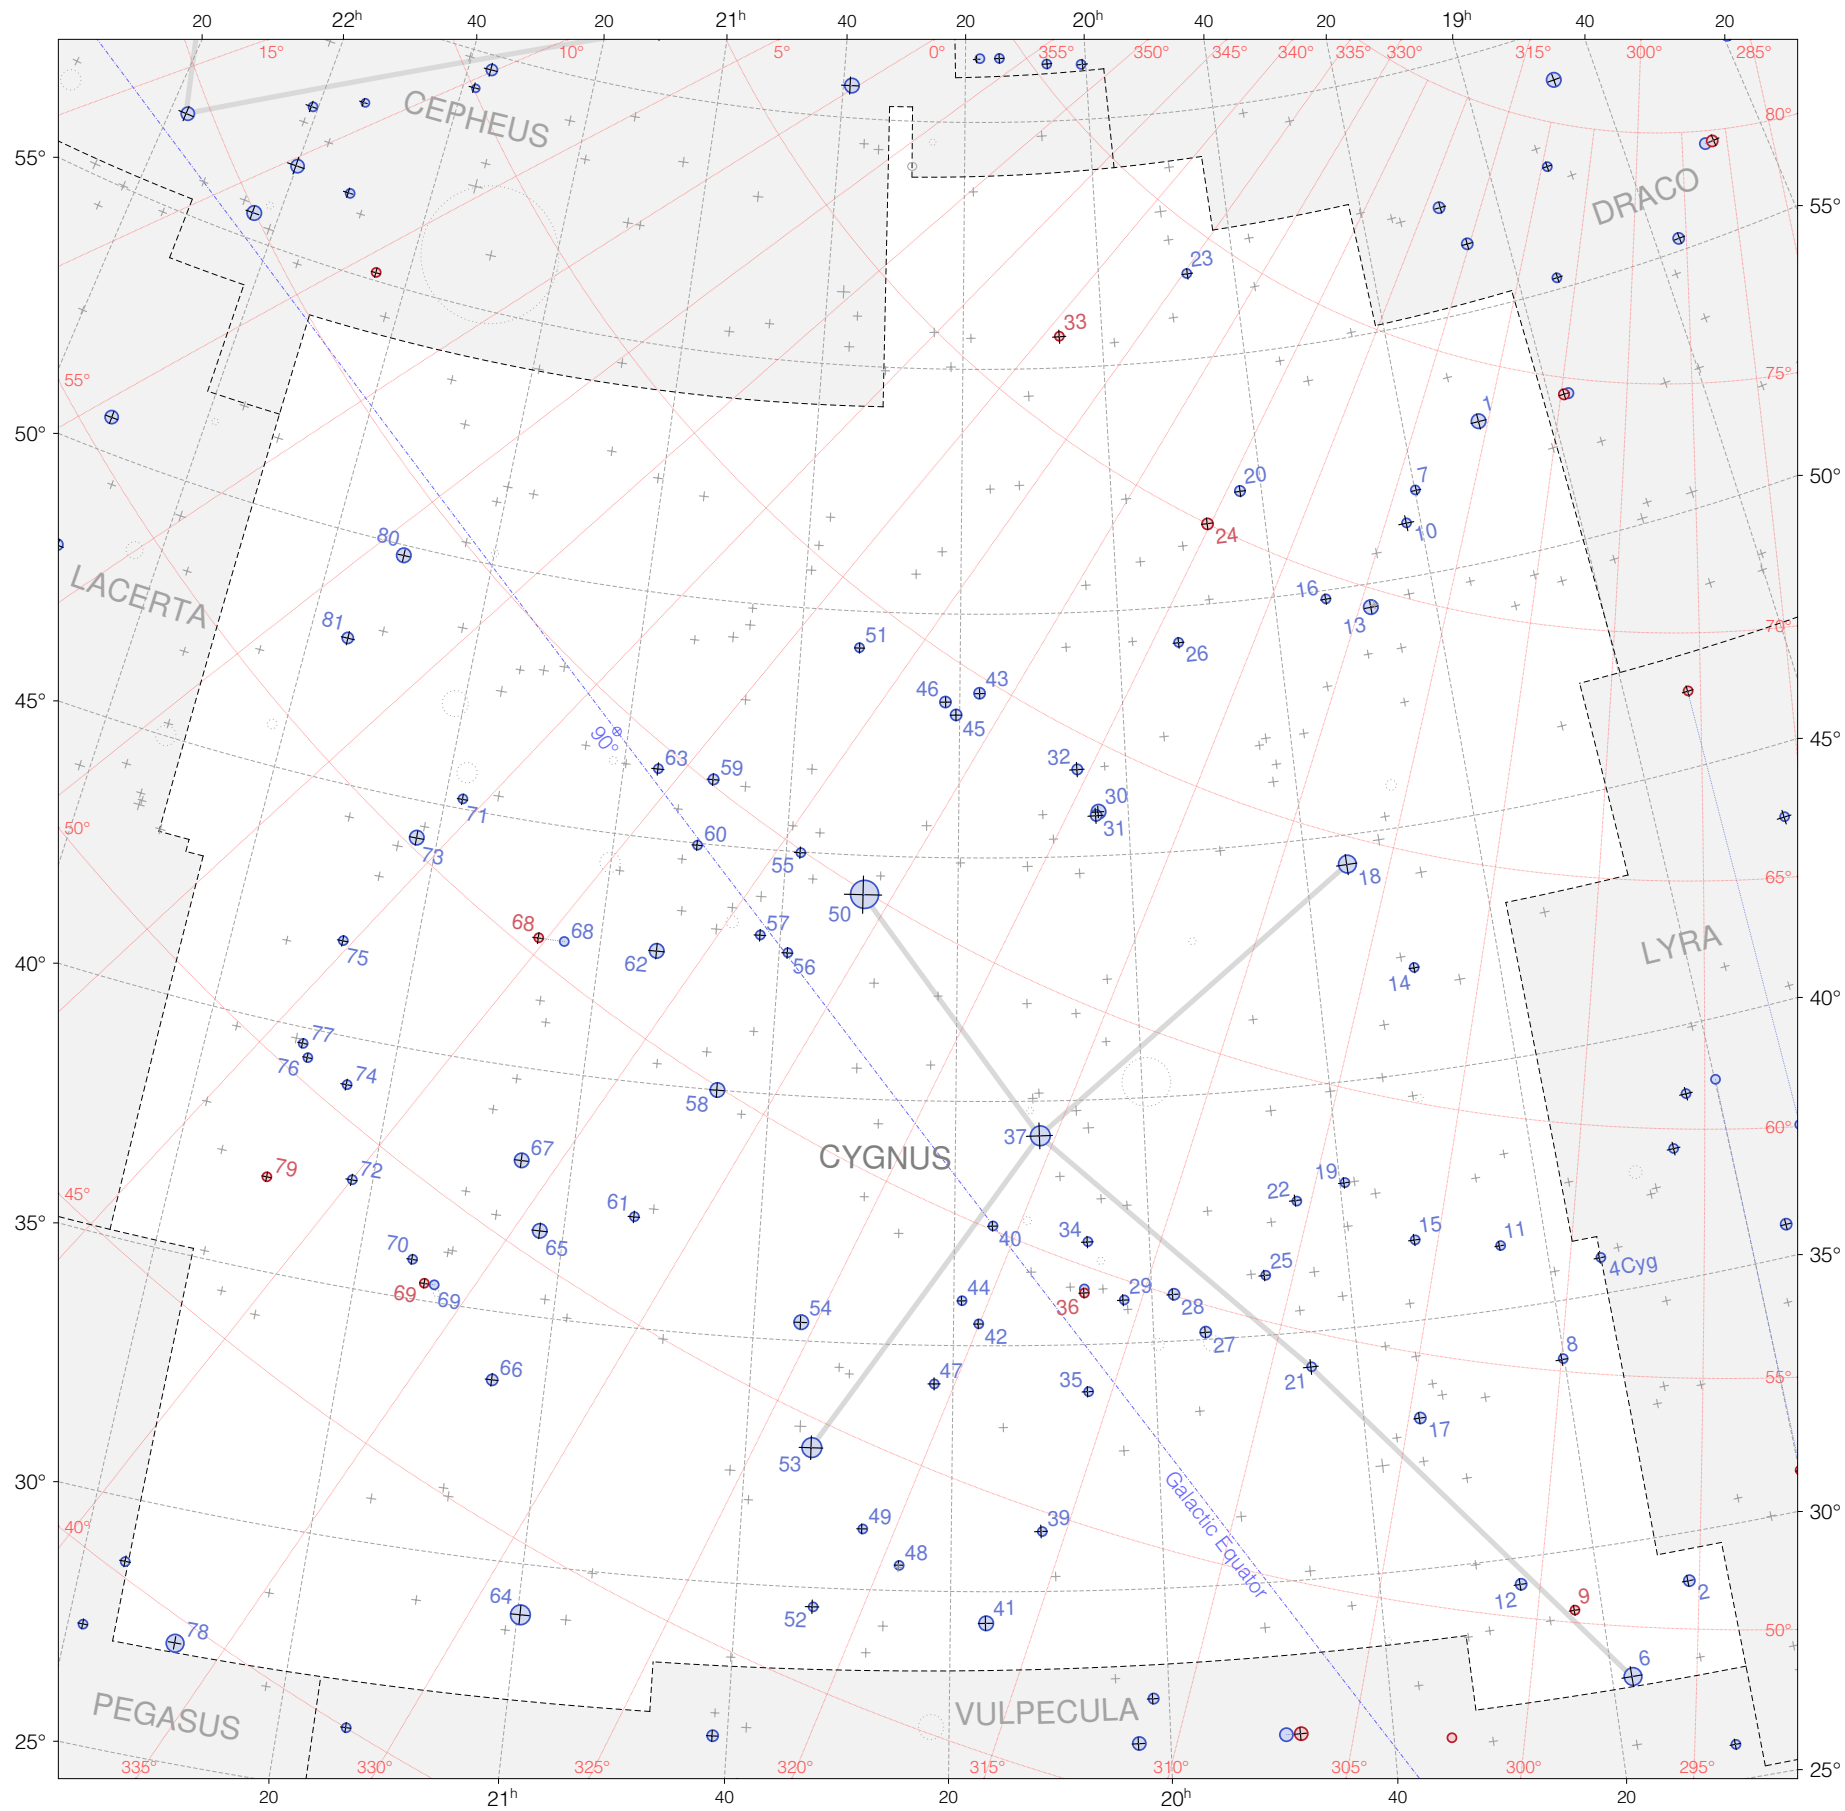

Flamsteed Stars in Cygnus

Magnitudes: 
1 2 3 4 5 6 7

Scale at center:  0° 2° 4°