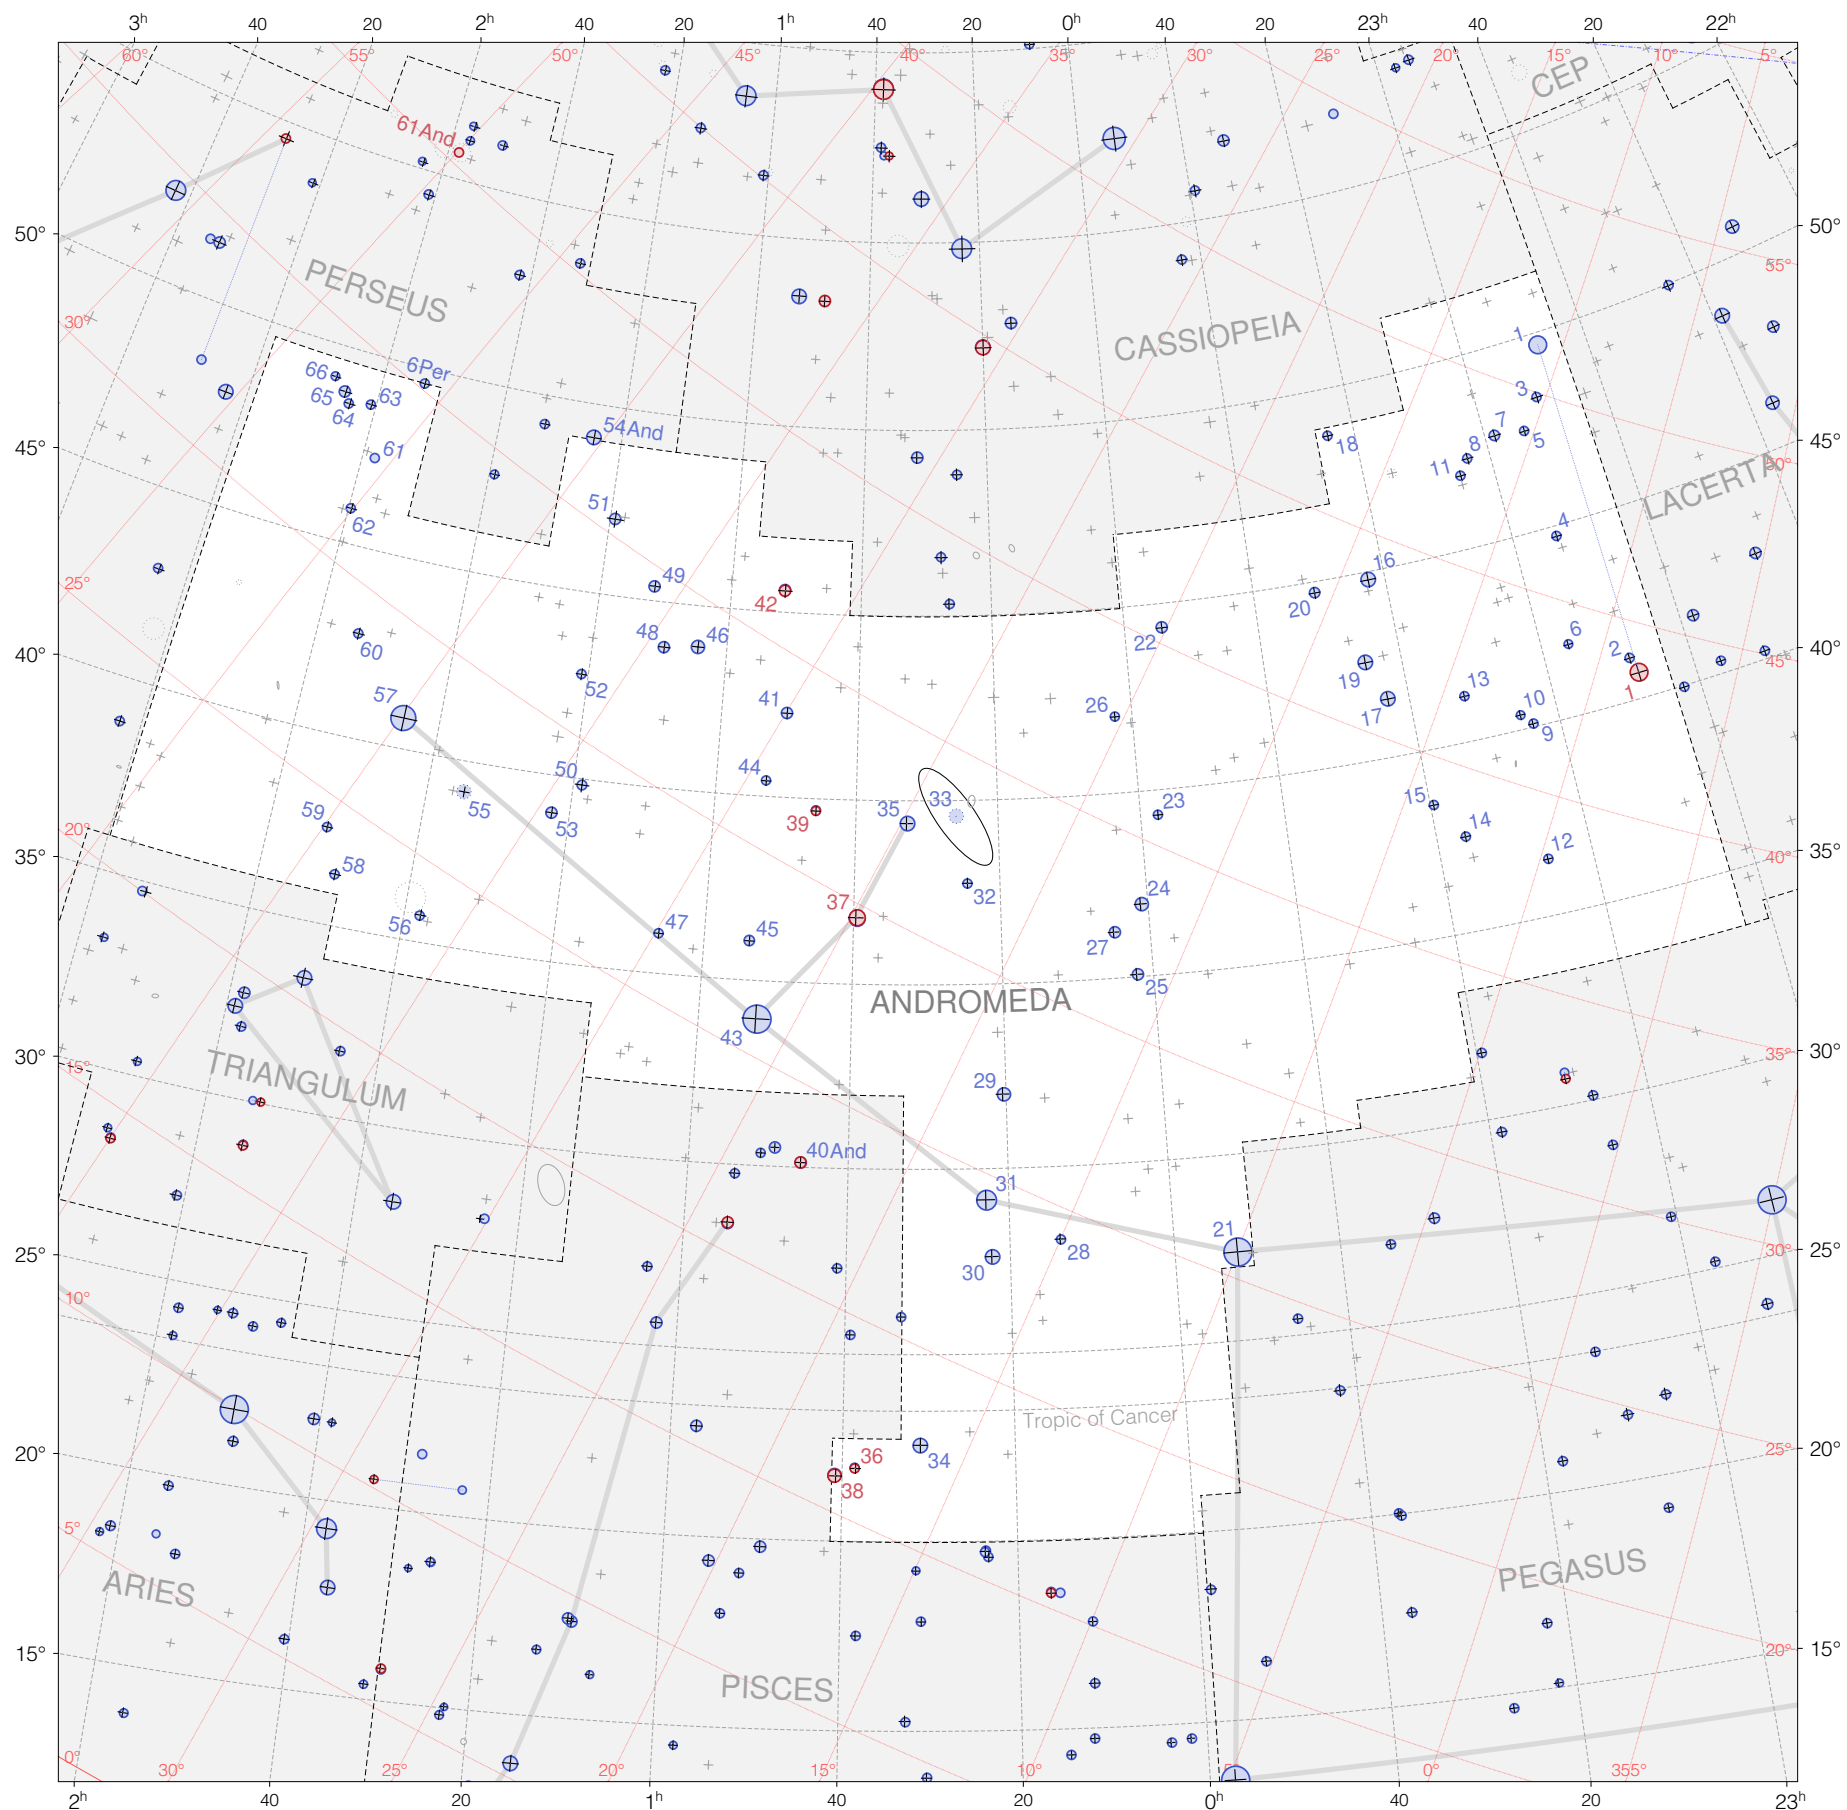

Flamsteed Stars in Andromeda

Magnitudes:  1 2 3 4 5 6 7

Scale at center:  0° 2° 4°