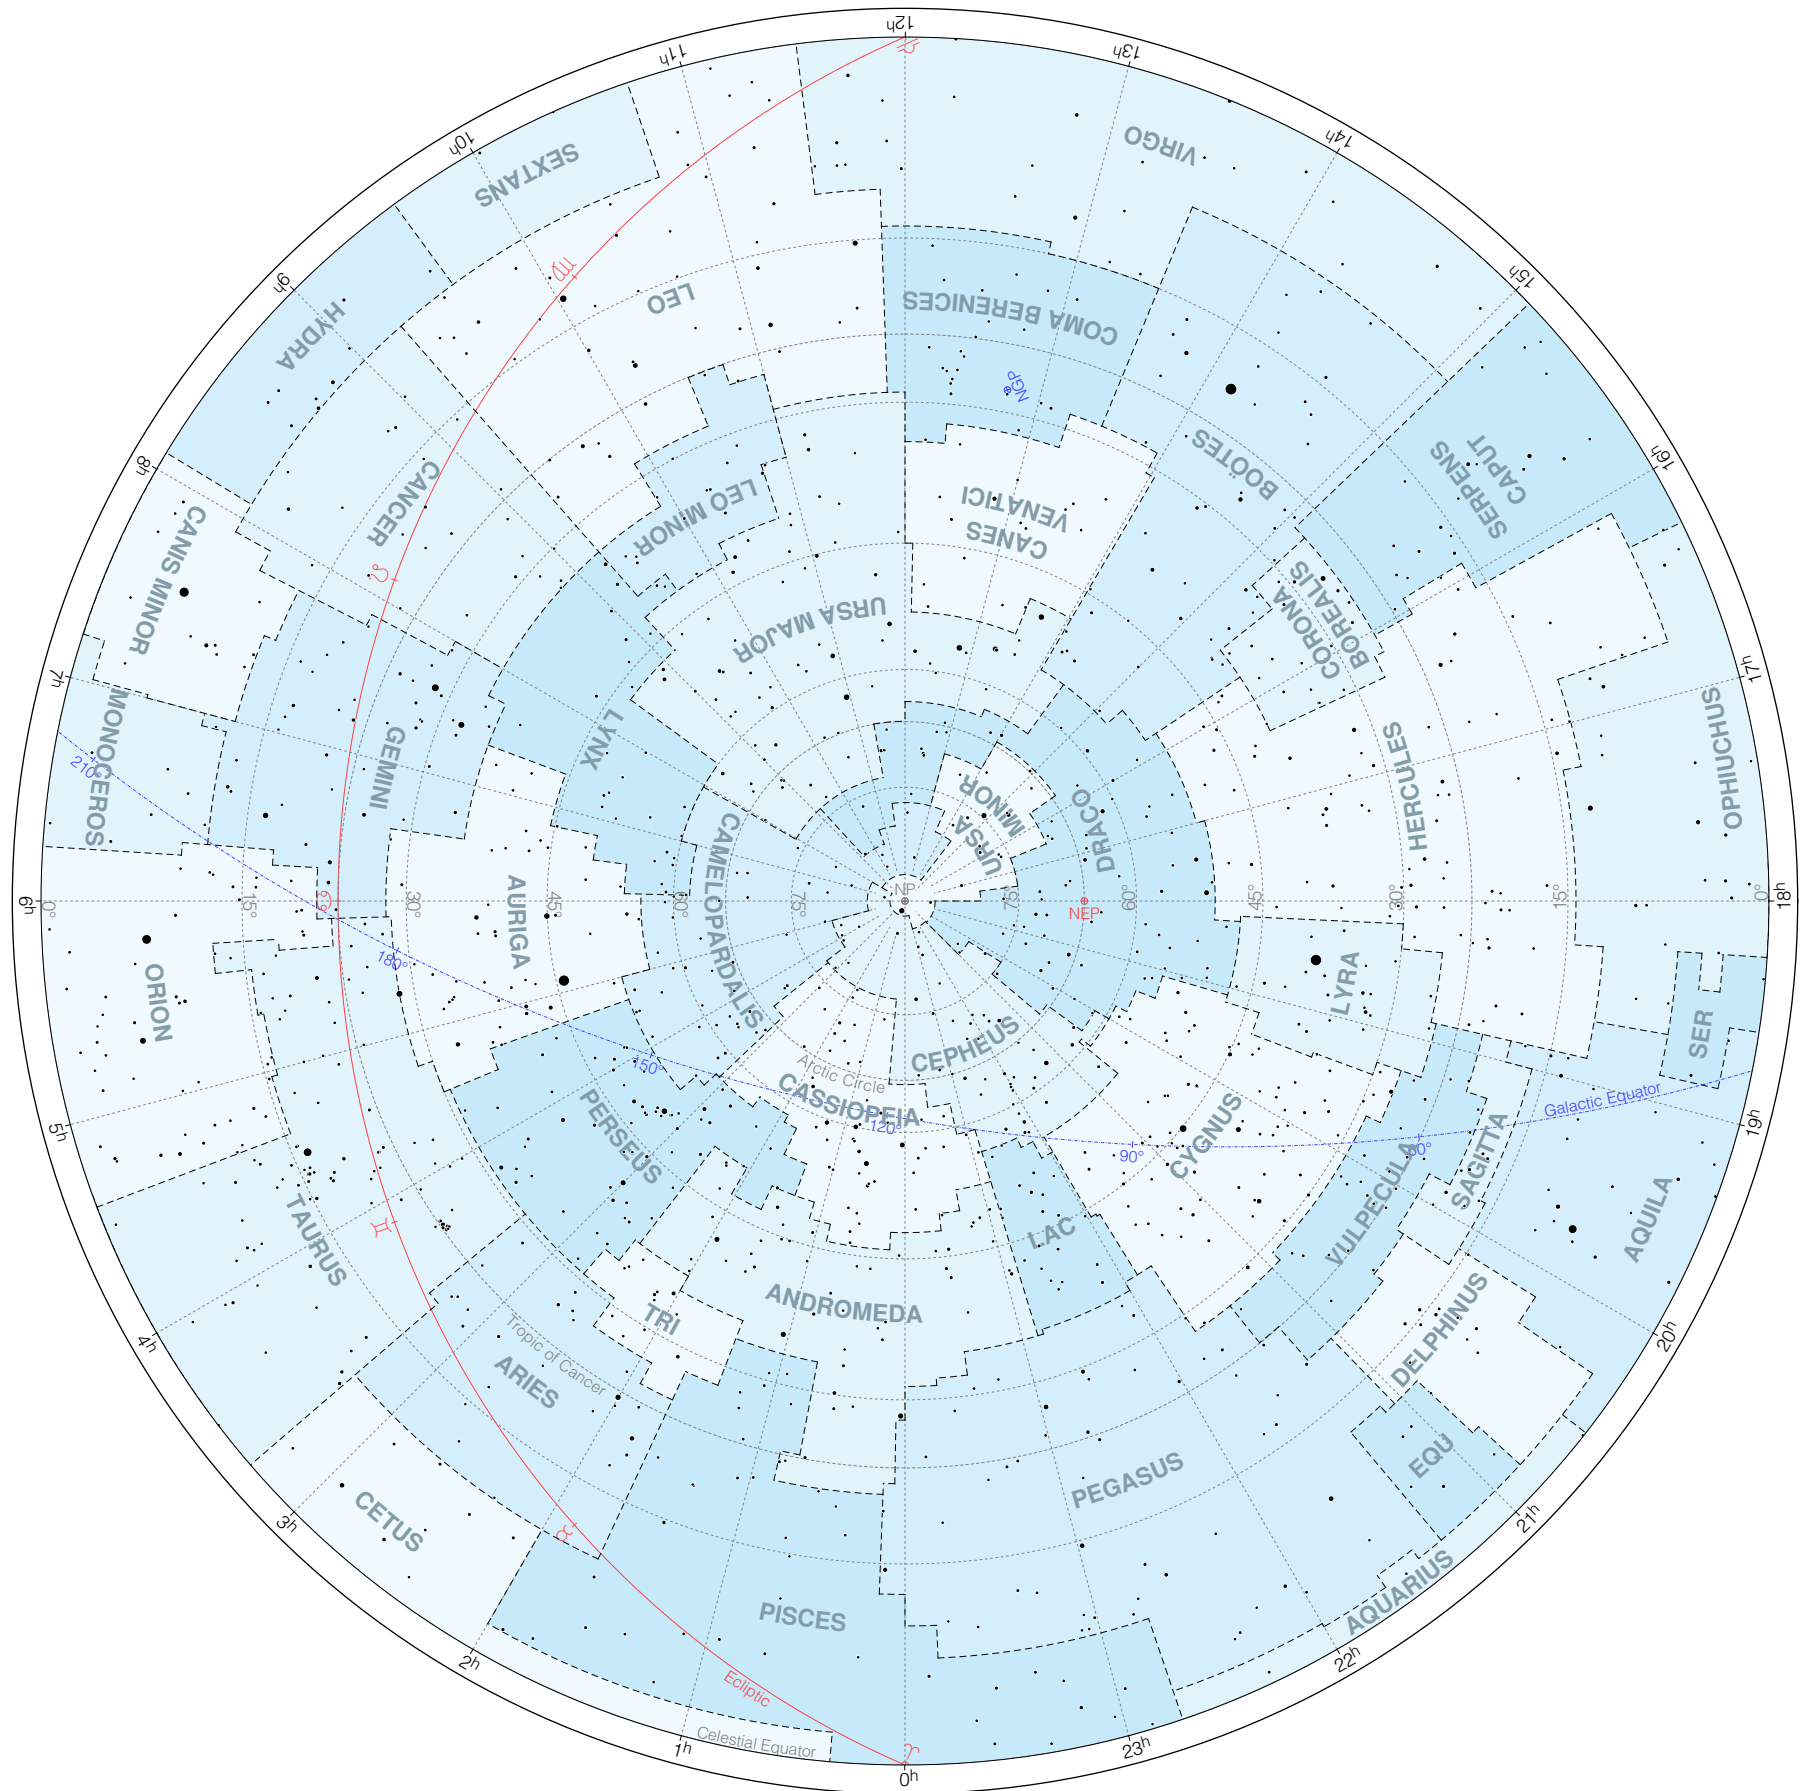

# Constellations – North view

Magnitudes: ● ● ● ● ● ●  
0 1 2 3 4 5 6

B1875.0 Equatorial system - Stereographic projection