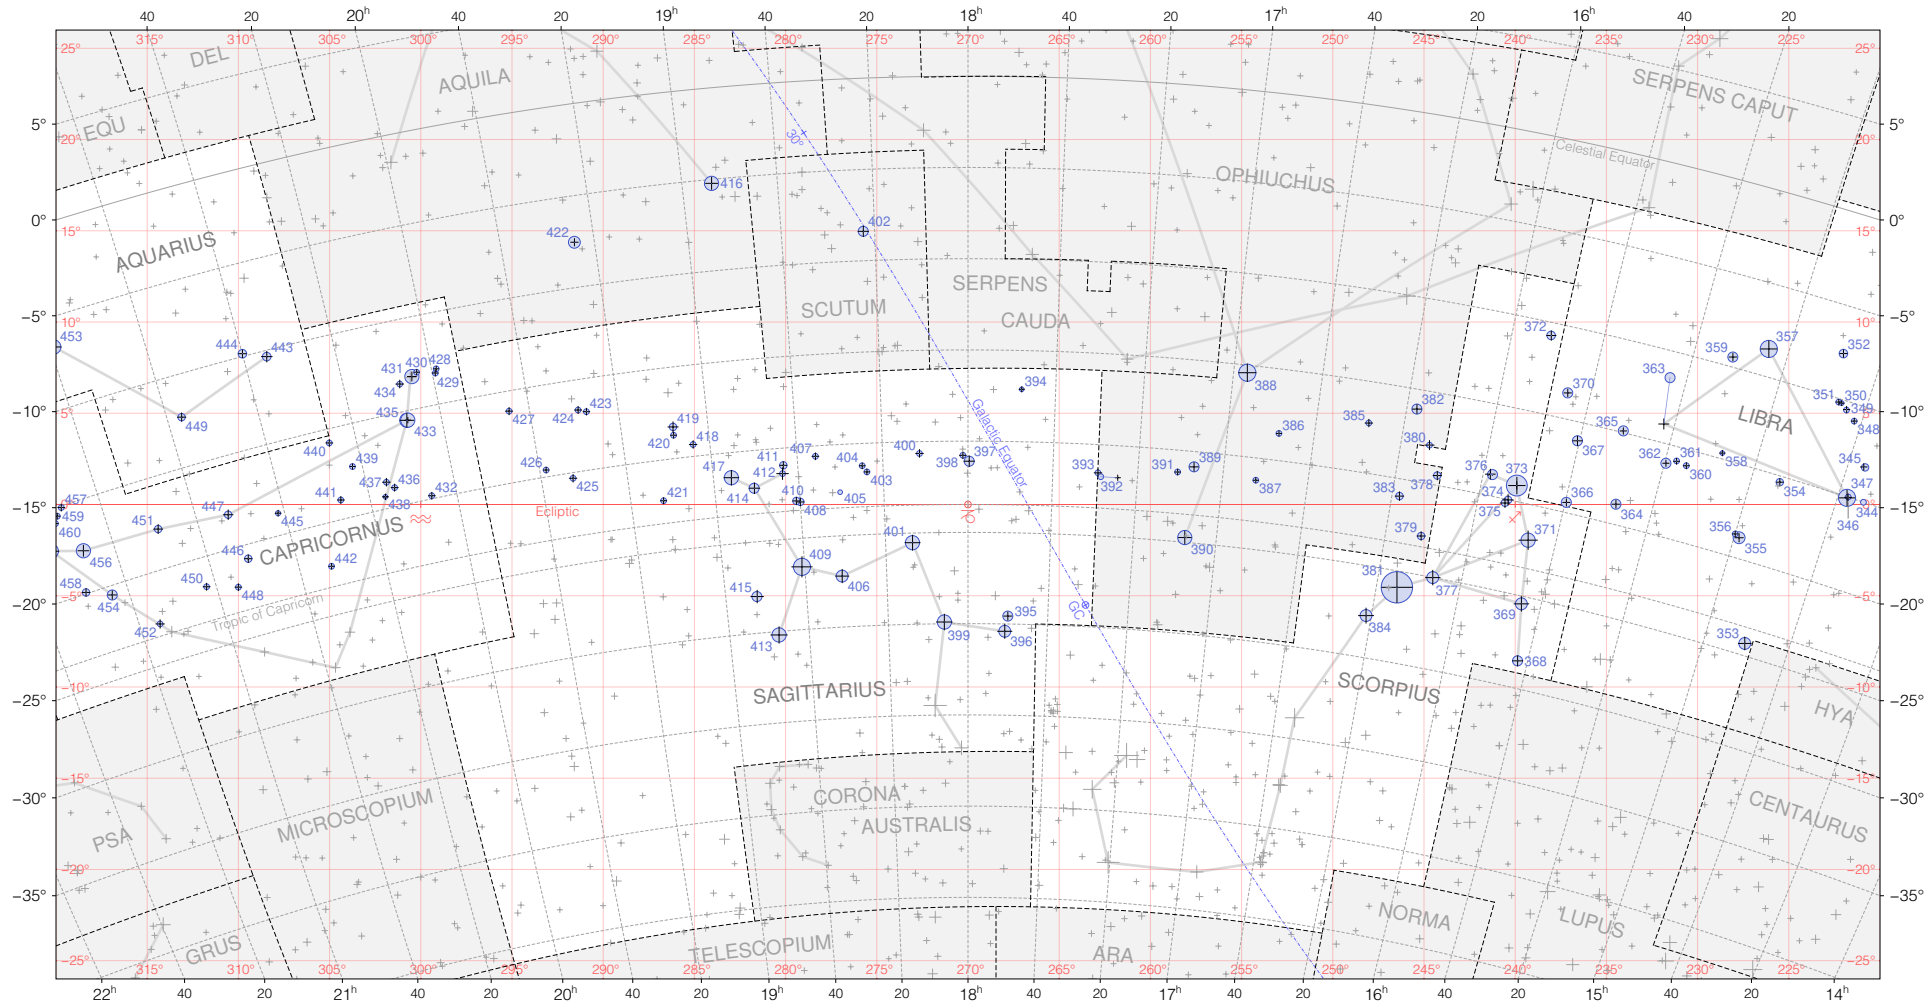

# Lacaille's Zodiacal Stars (Capricorn)

Magnitudes: 1 2 3 4 5 6

1765 coordinates - Equirectangular projection