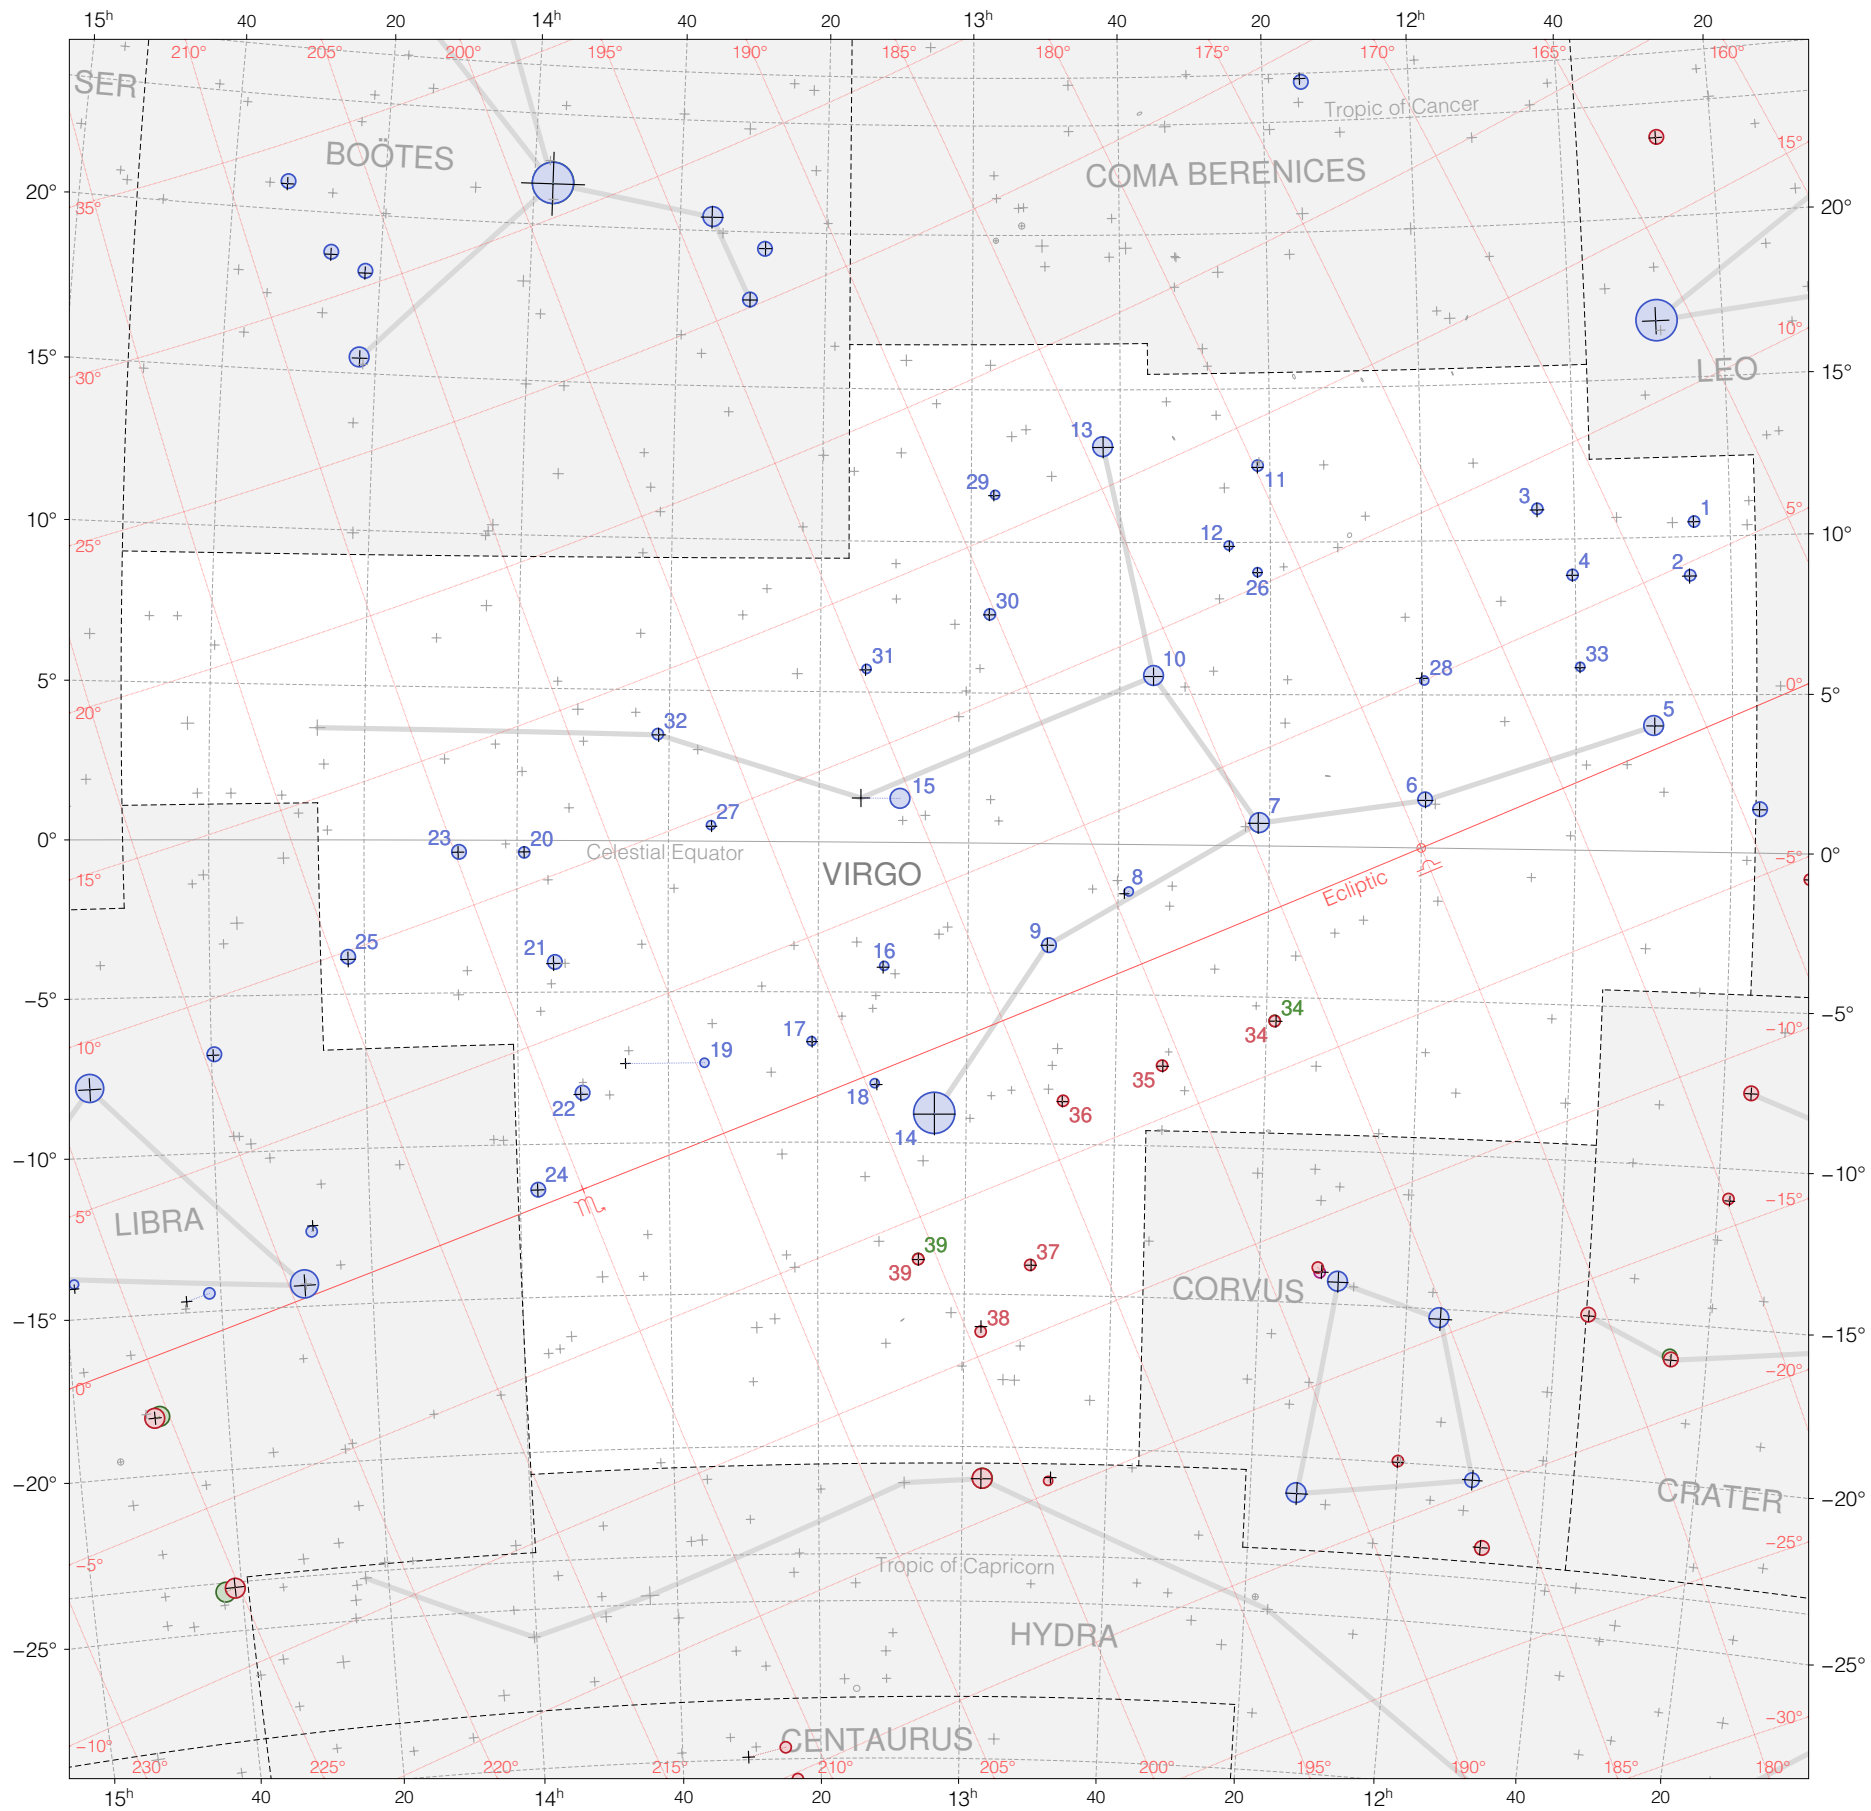

# Tycho stars in Virgo

Magnitudes: 1 2 3 4 5 6 7

Versions: T M K R

Scale at center: 0° 2° 4°