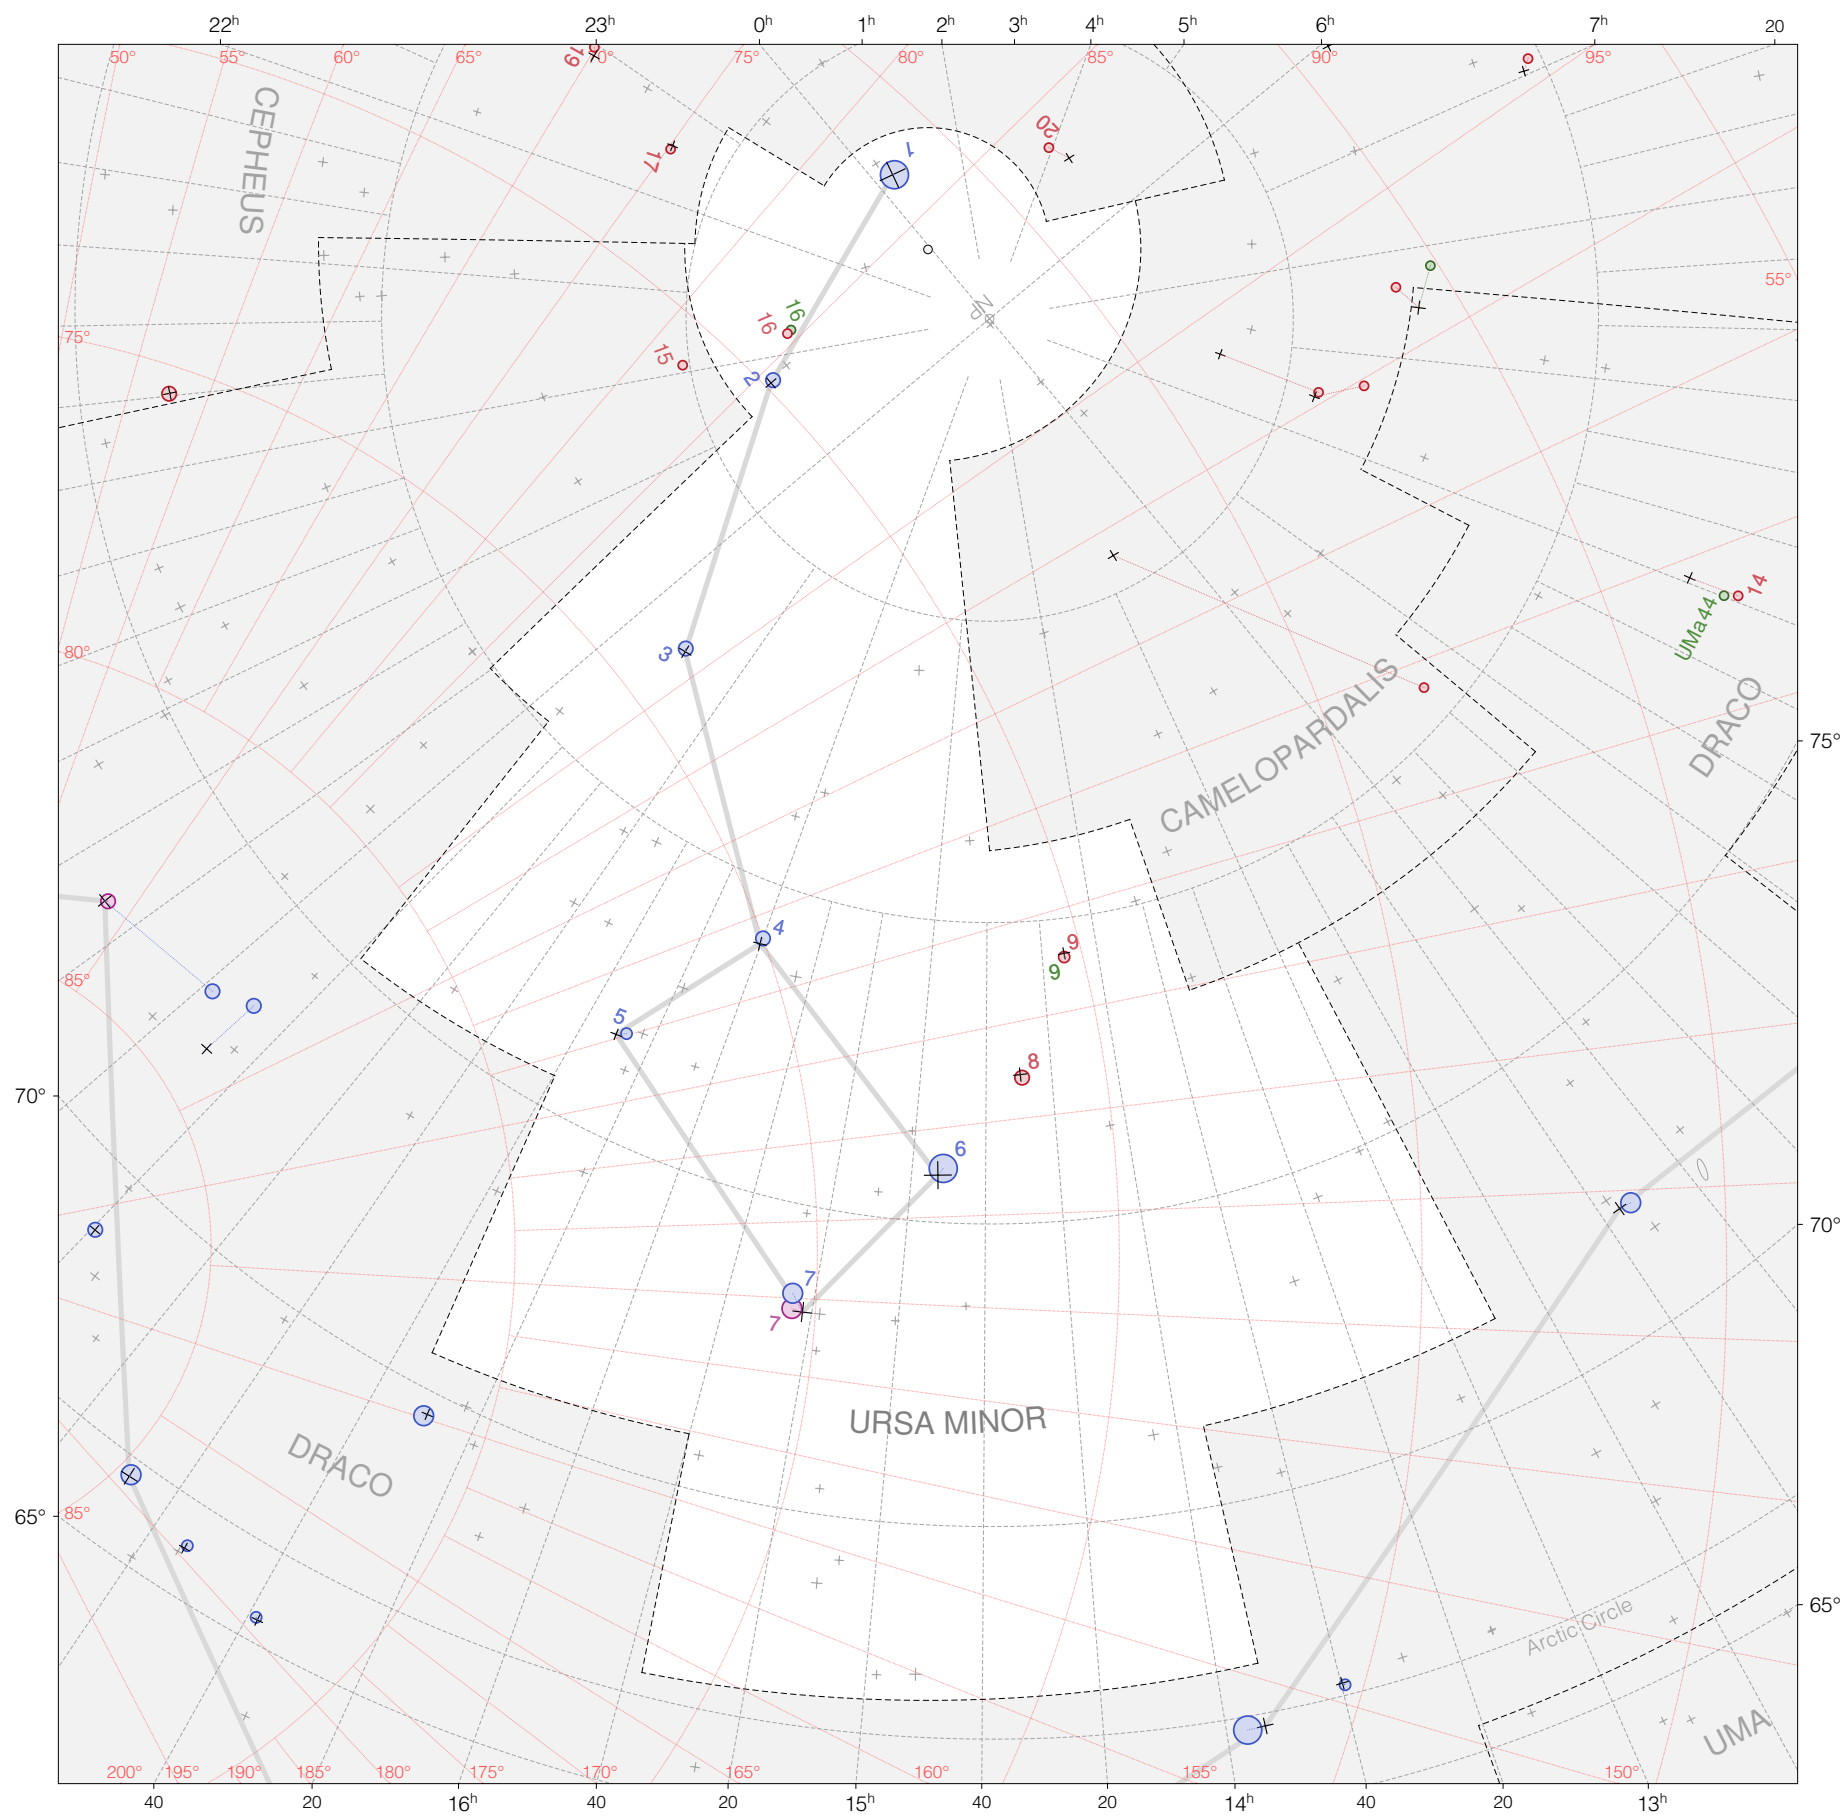

# Tycho stars in Ursa Minor

Magnitudes: 1 2 3 4 5 6 7

Versions: T M K R

Scale at center: 0° 2° 4°