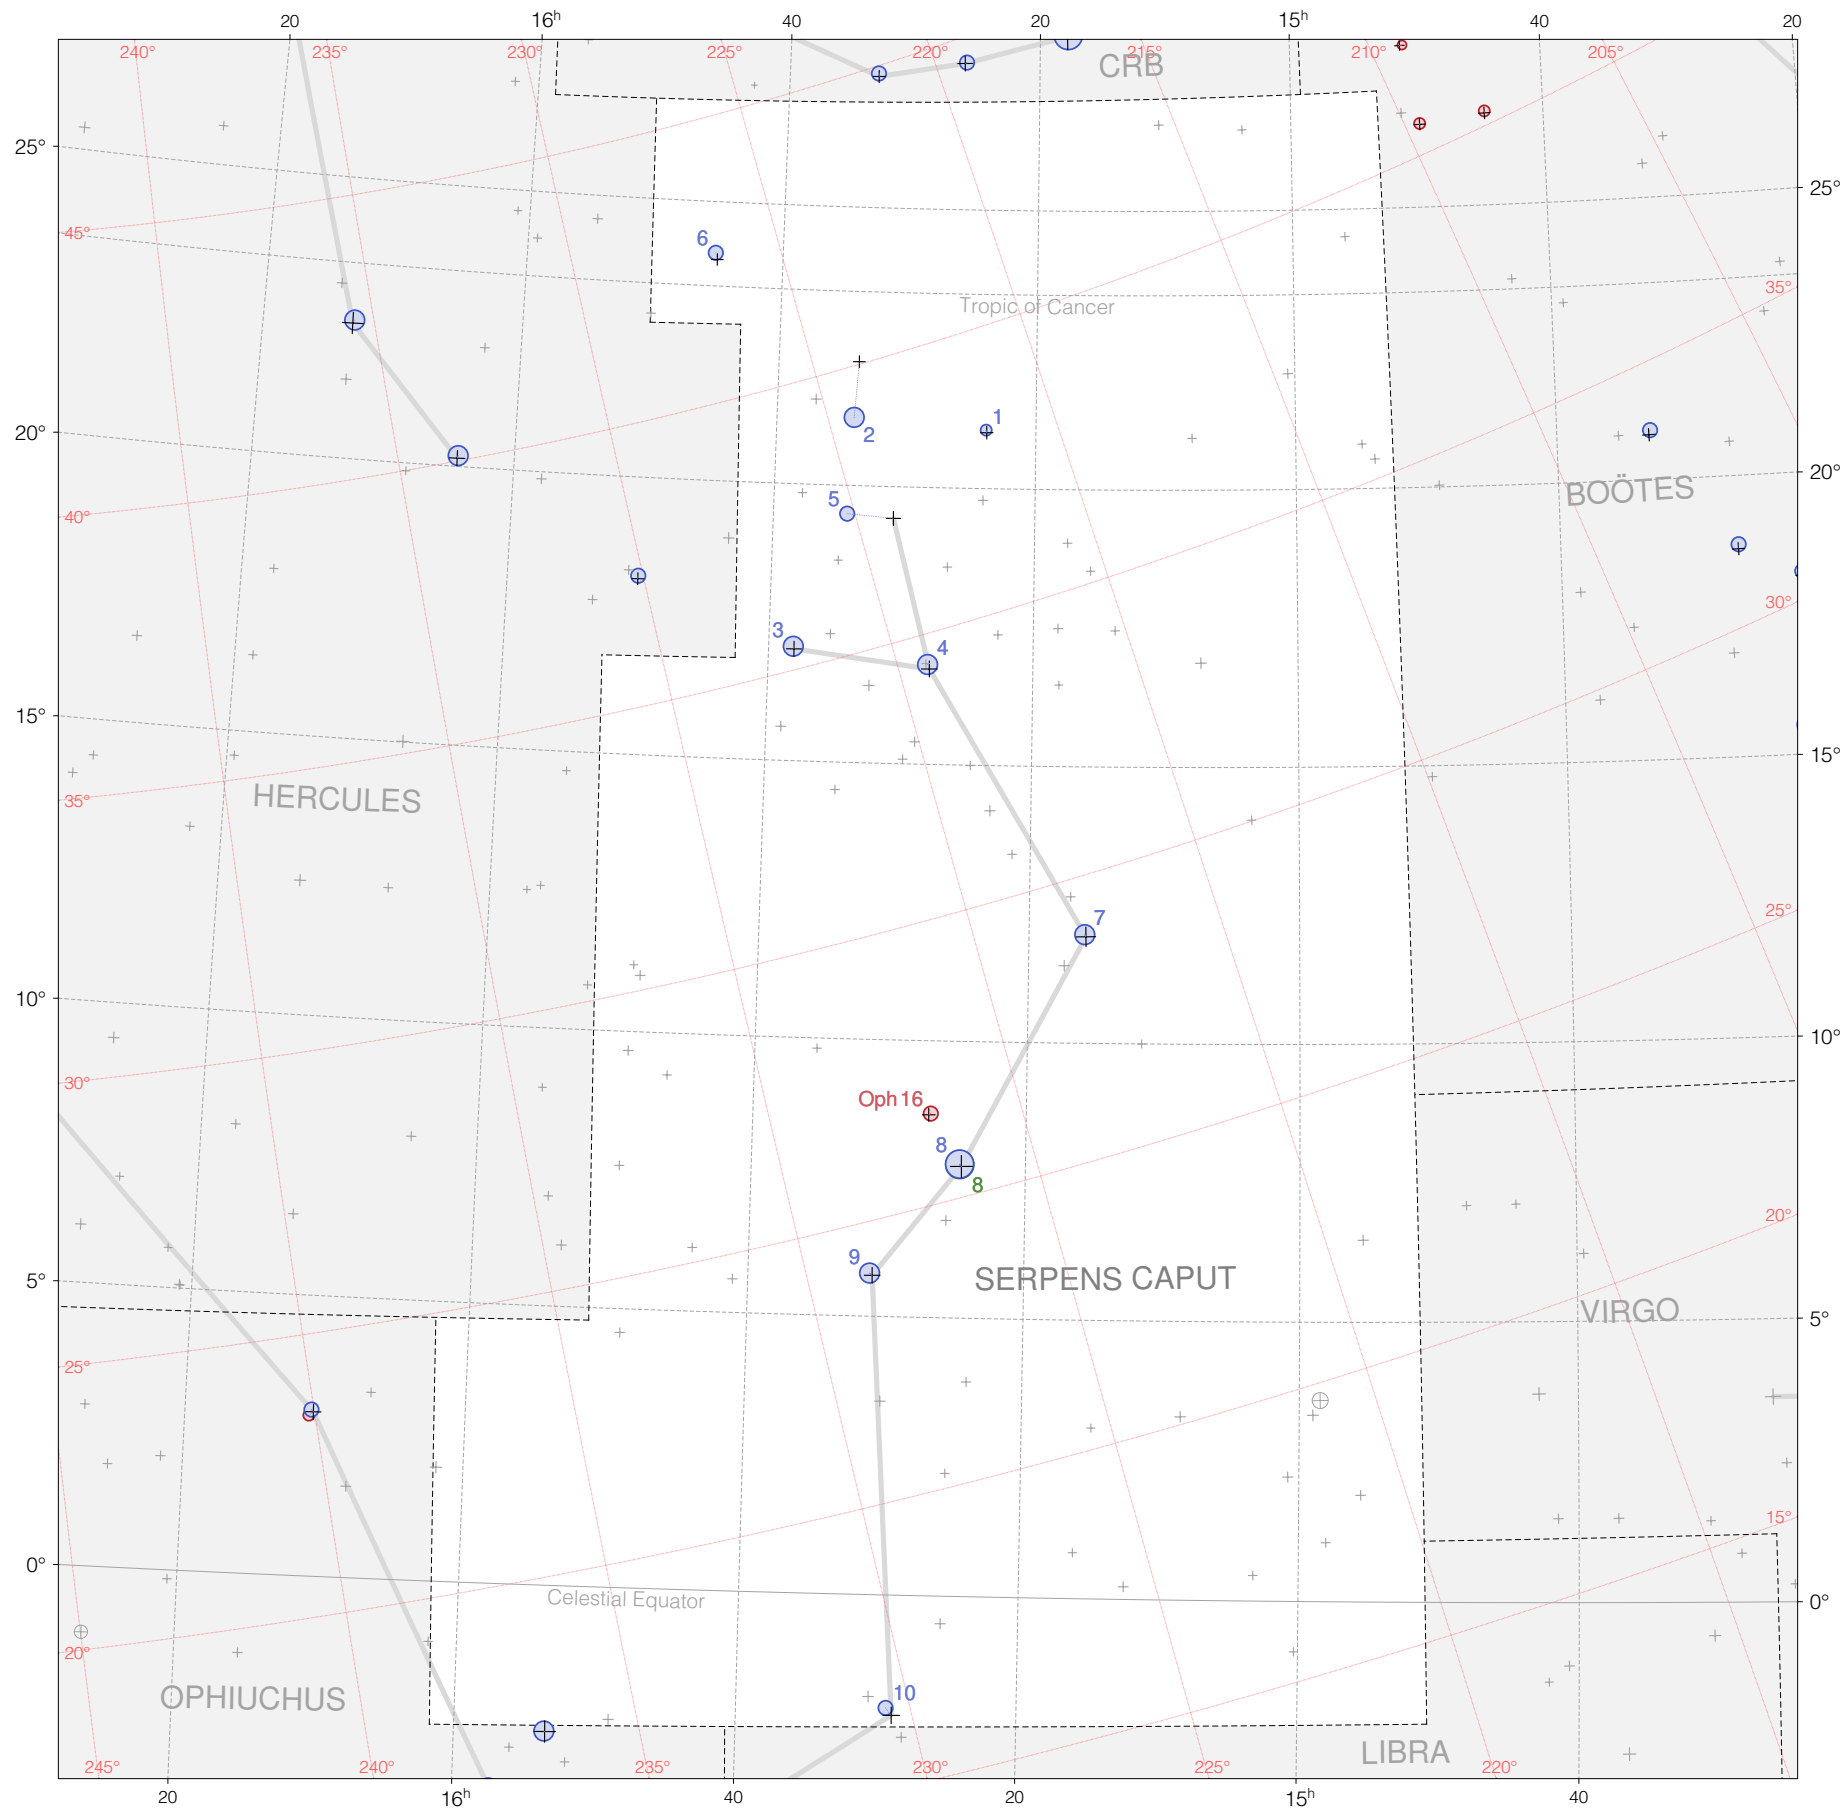

# Tycho stars in Serpens Caput

Magnitudes: 1 2 3 4 5 6 7

Versions: T M K R

Scale at center: 0° 2° 4°