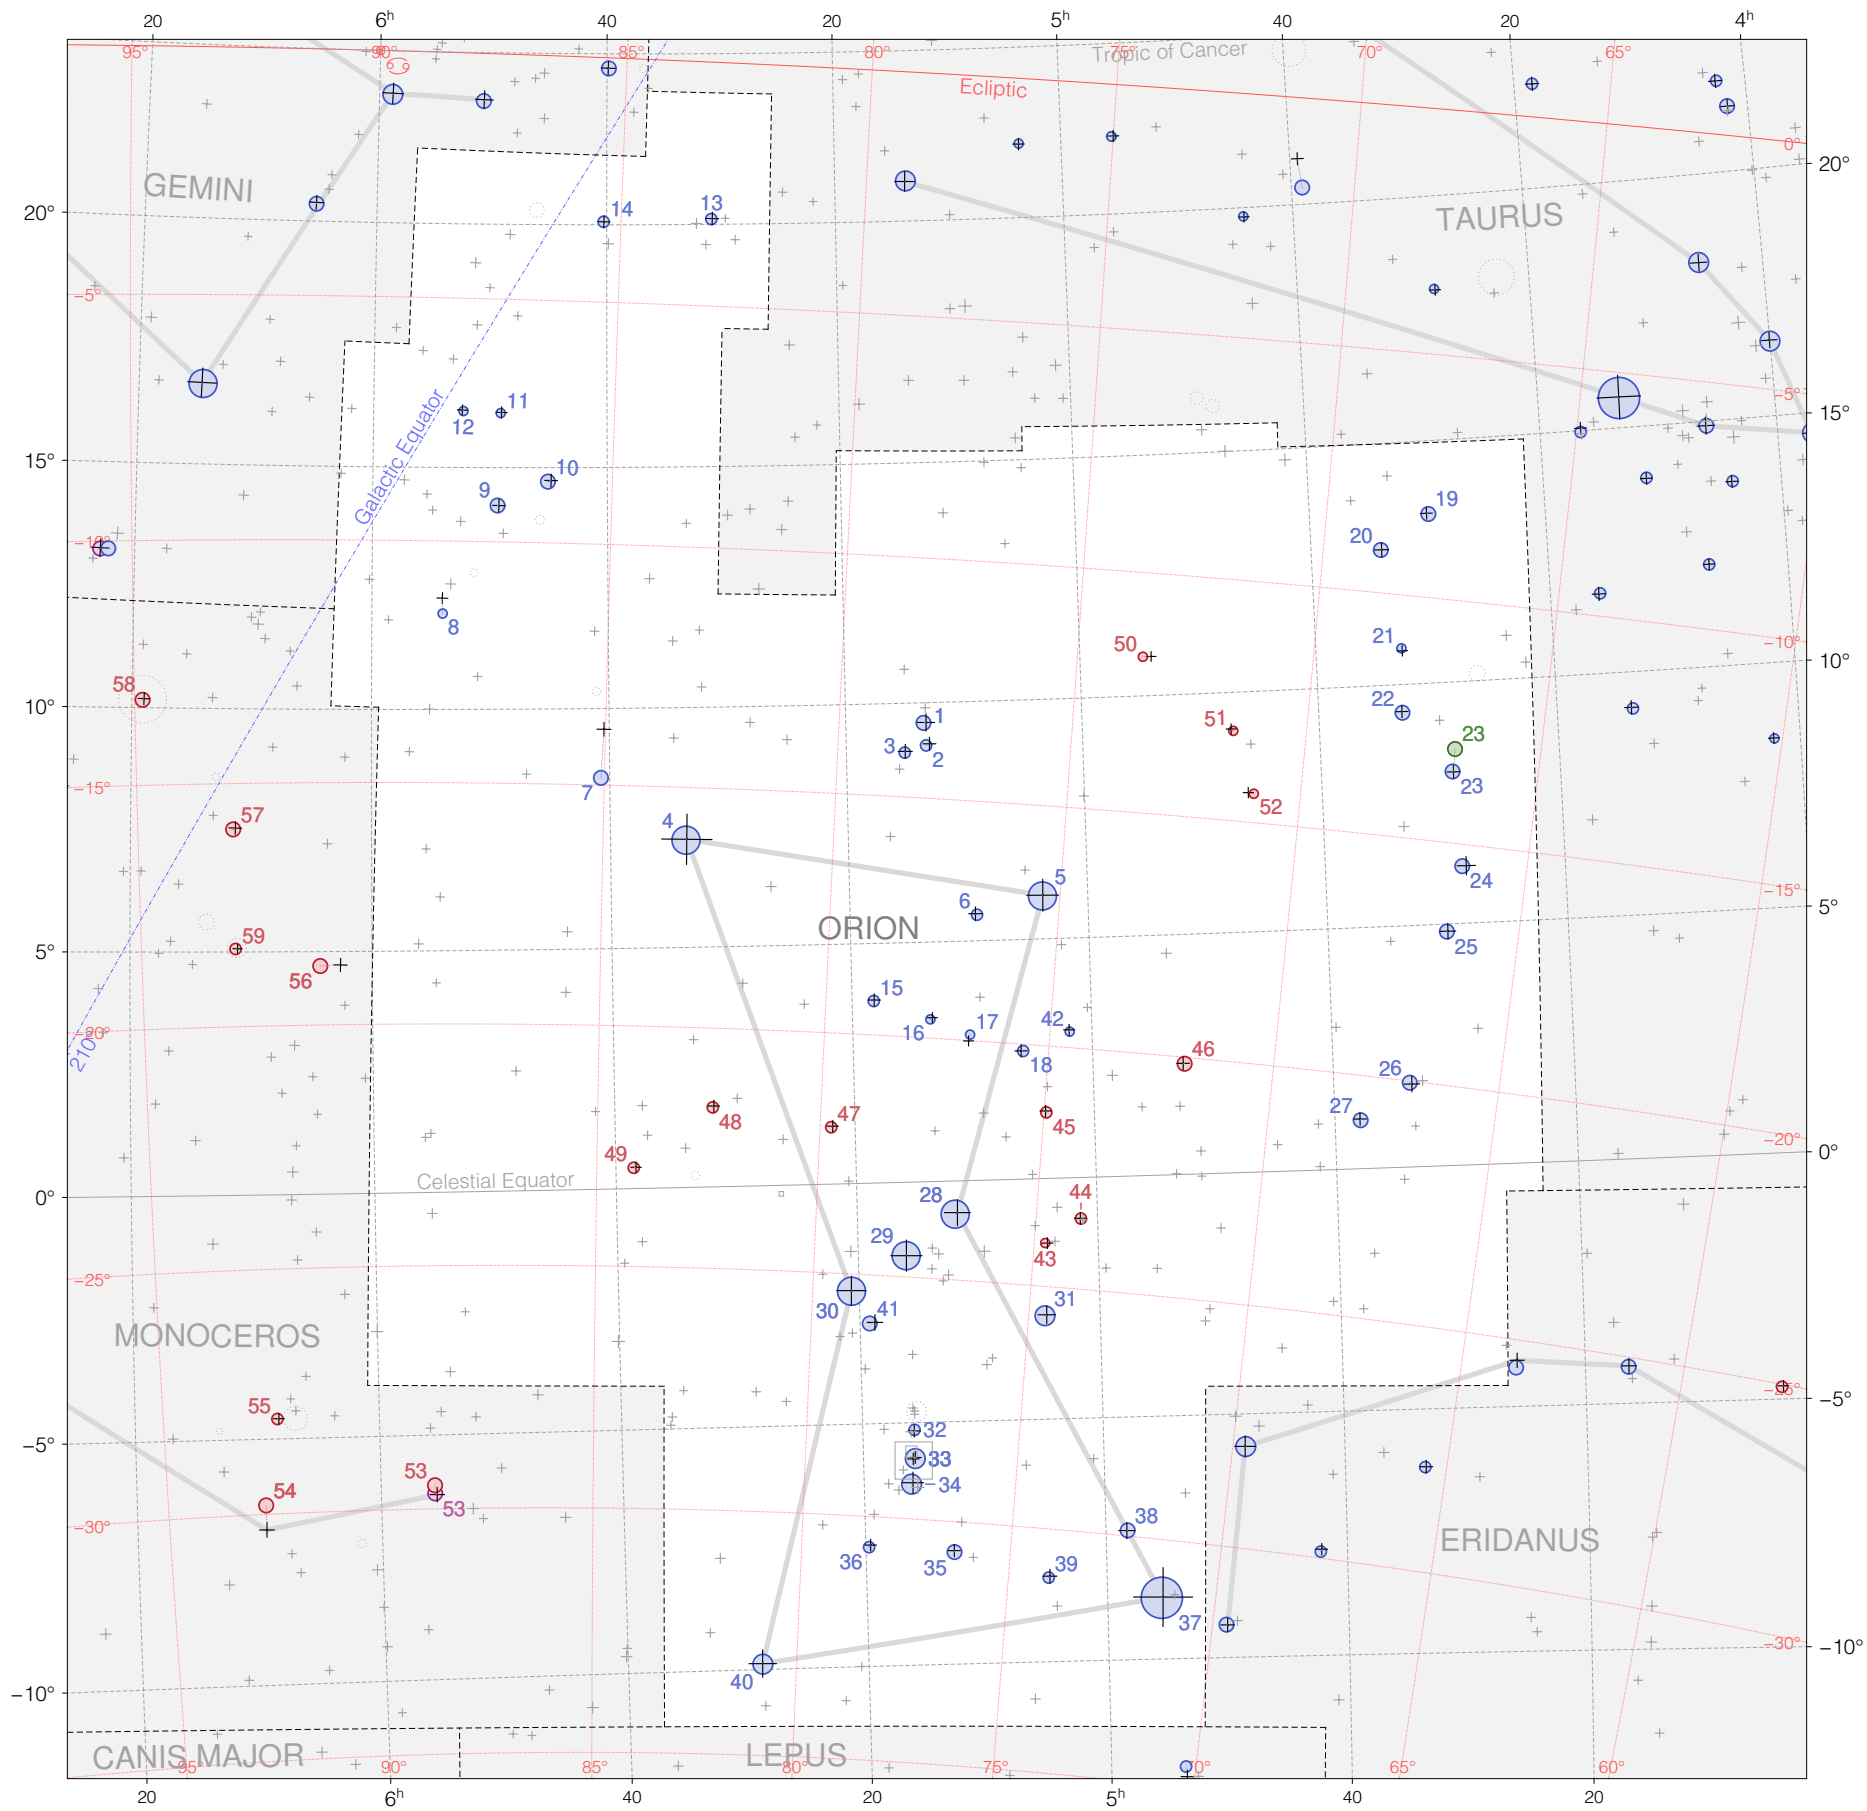

Tycho stars in Orion

Magnitudes: 1 2 3 4 5 6 7

Versions: T M K R

Scale at center: 0° 2° 4°