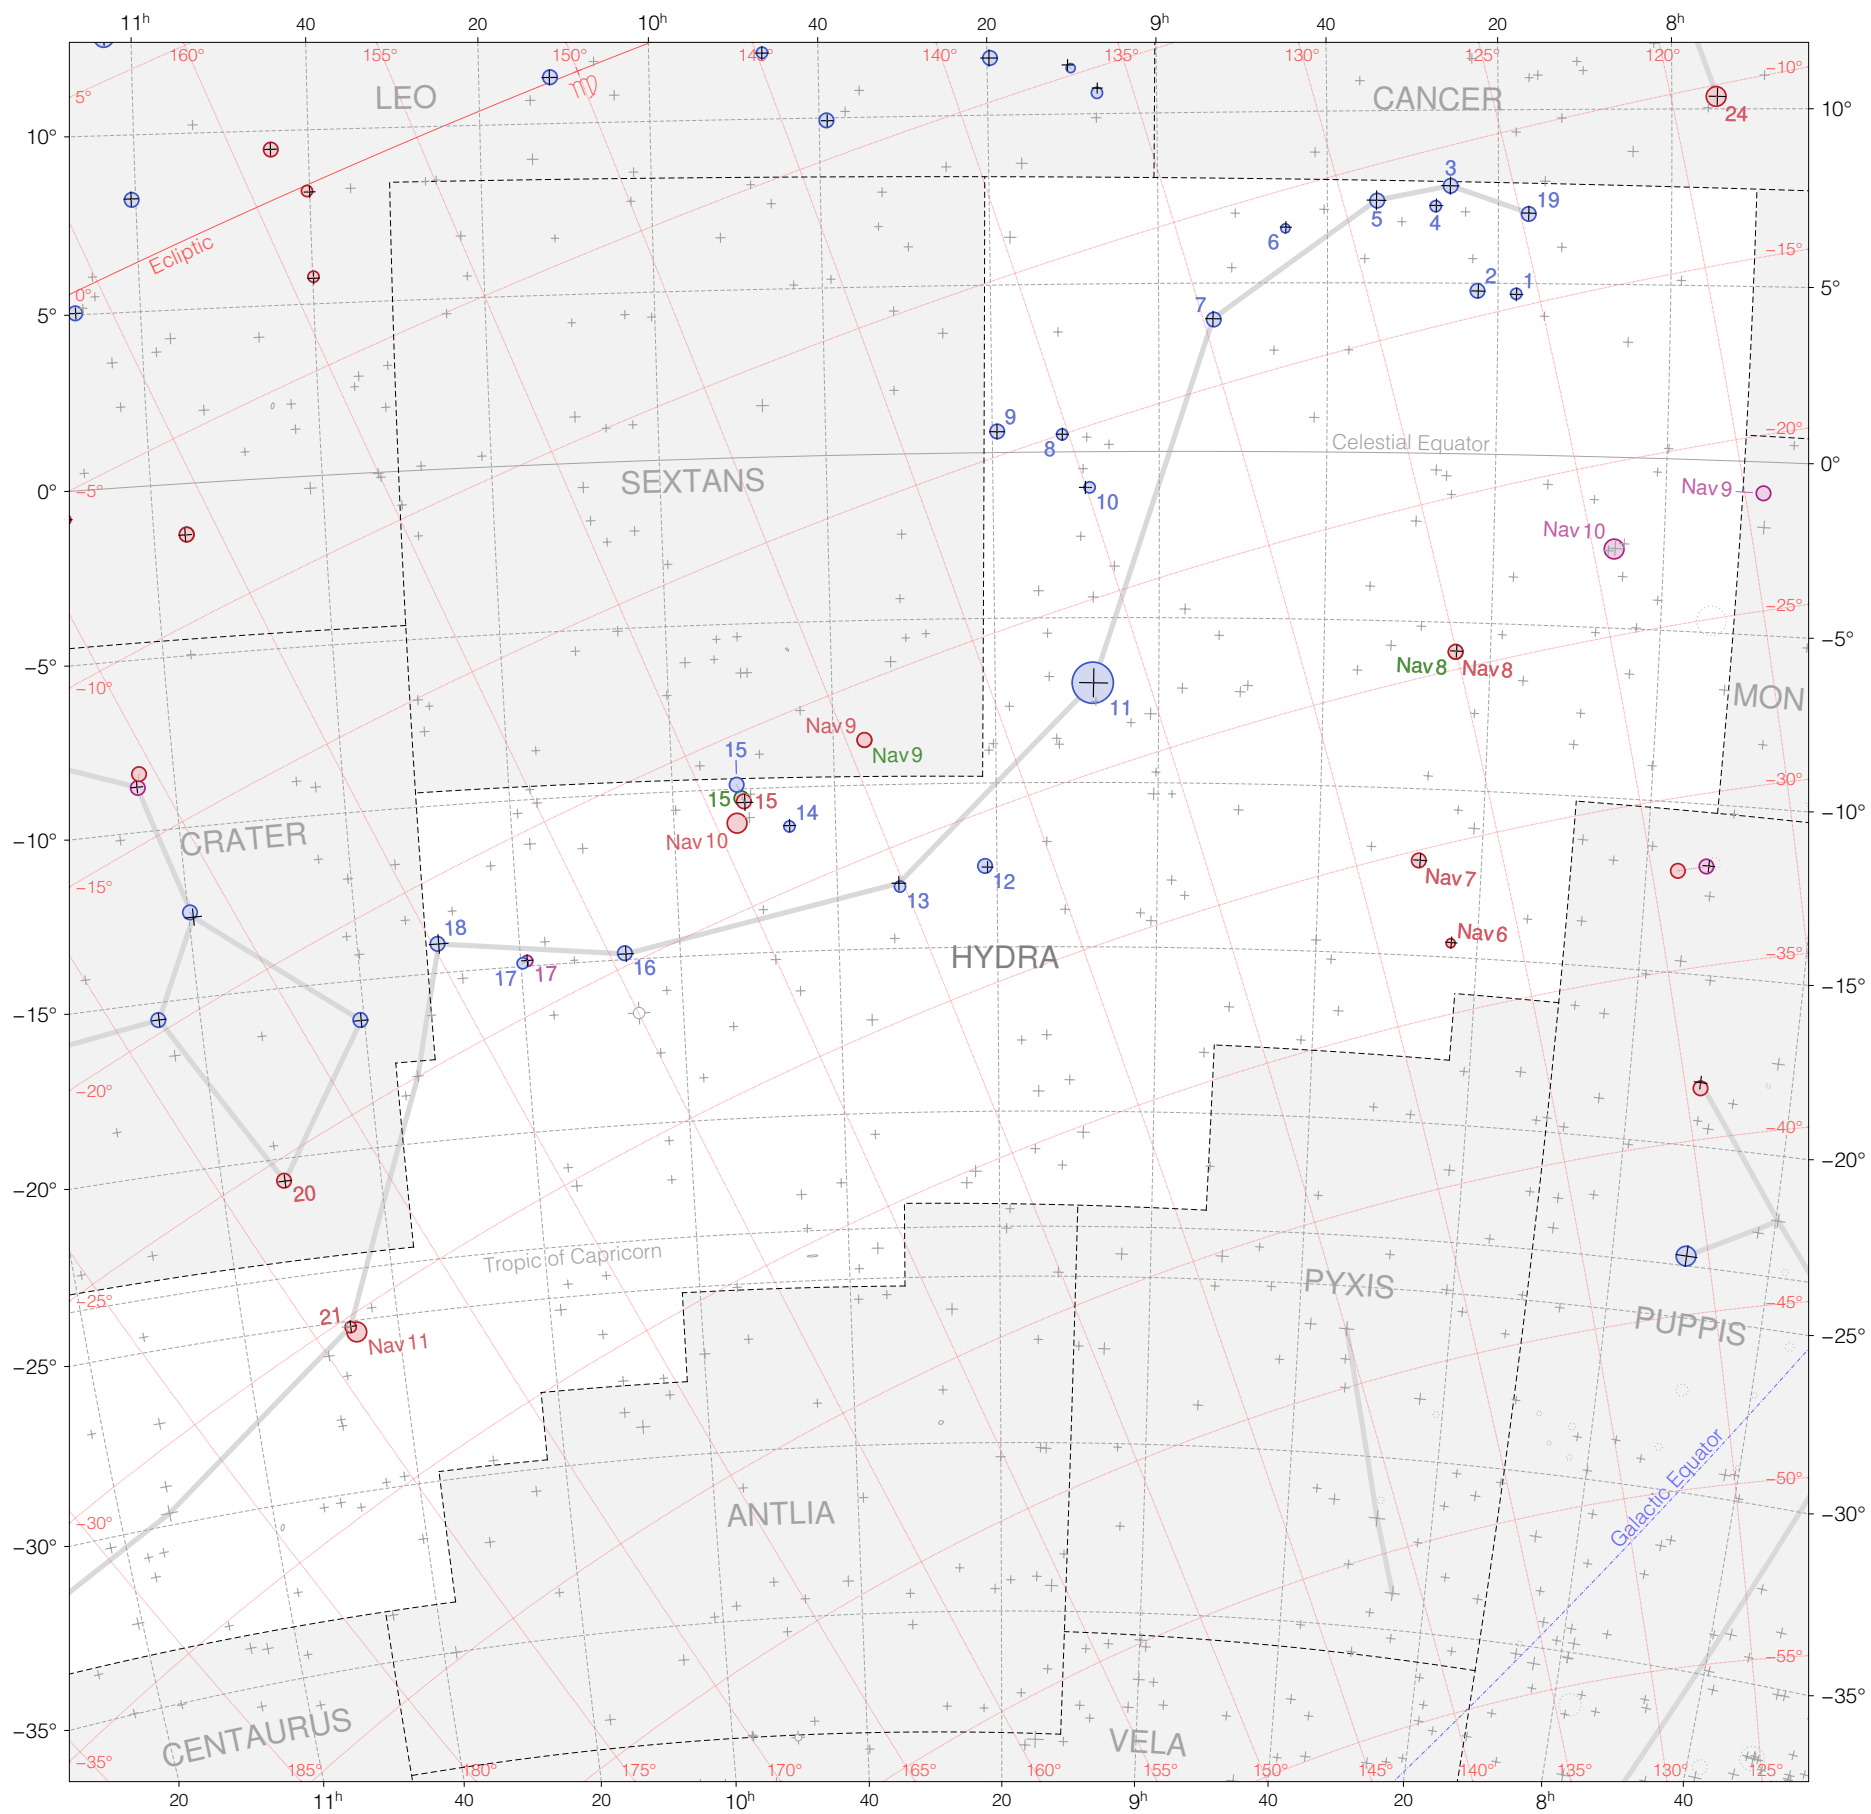

Tycho stars in Hydra (west)

Magnitudes: 1 2 3 4 5 6 7

Versions: T M K R

Scale at center: 0° 2° 4°