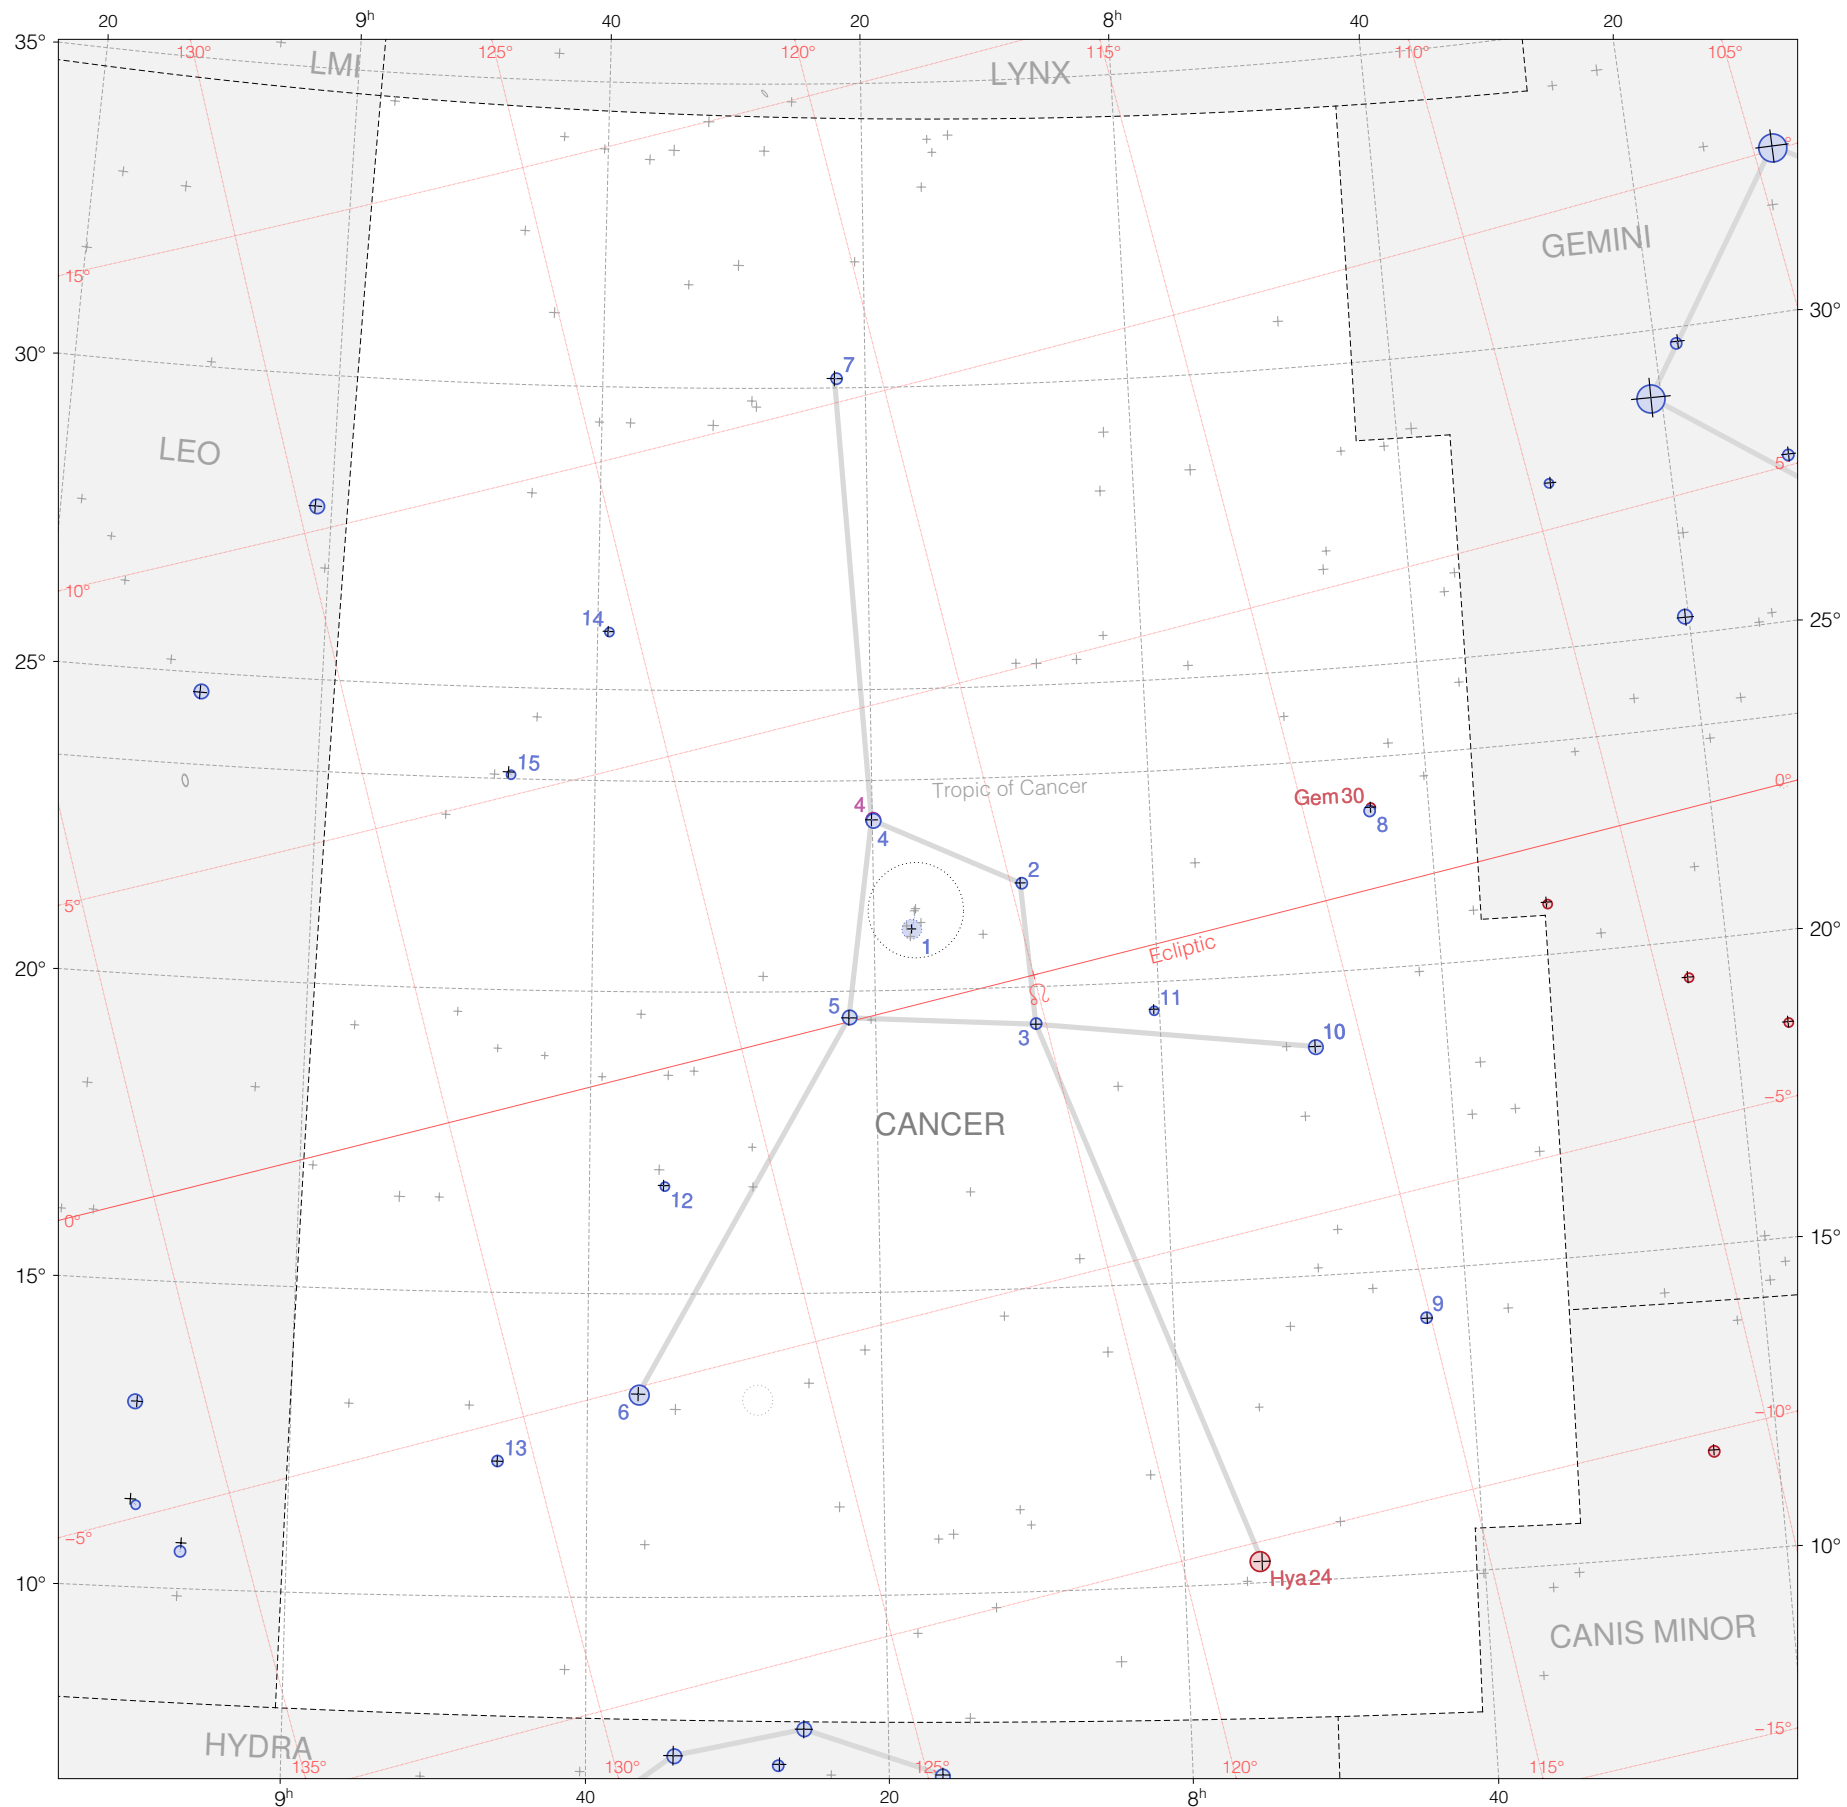

# Tycho stars in Cancer

Magnitudes: 1 2 3 4 5 6 7

Versions: T M K R

Scale at center: 0° 2° 4°