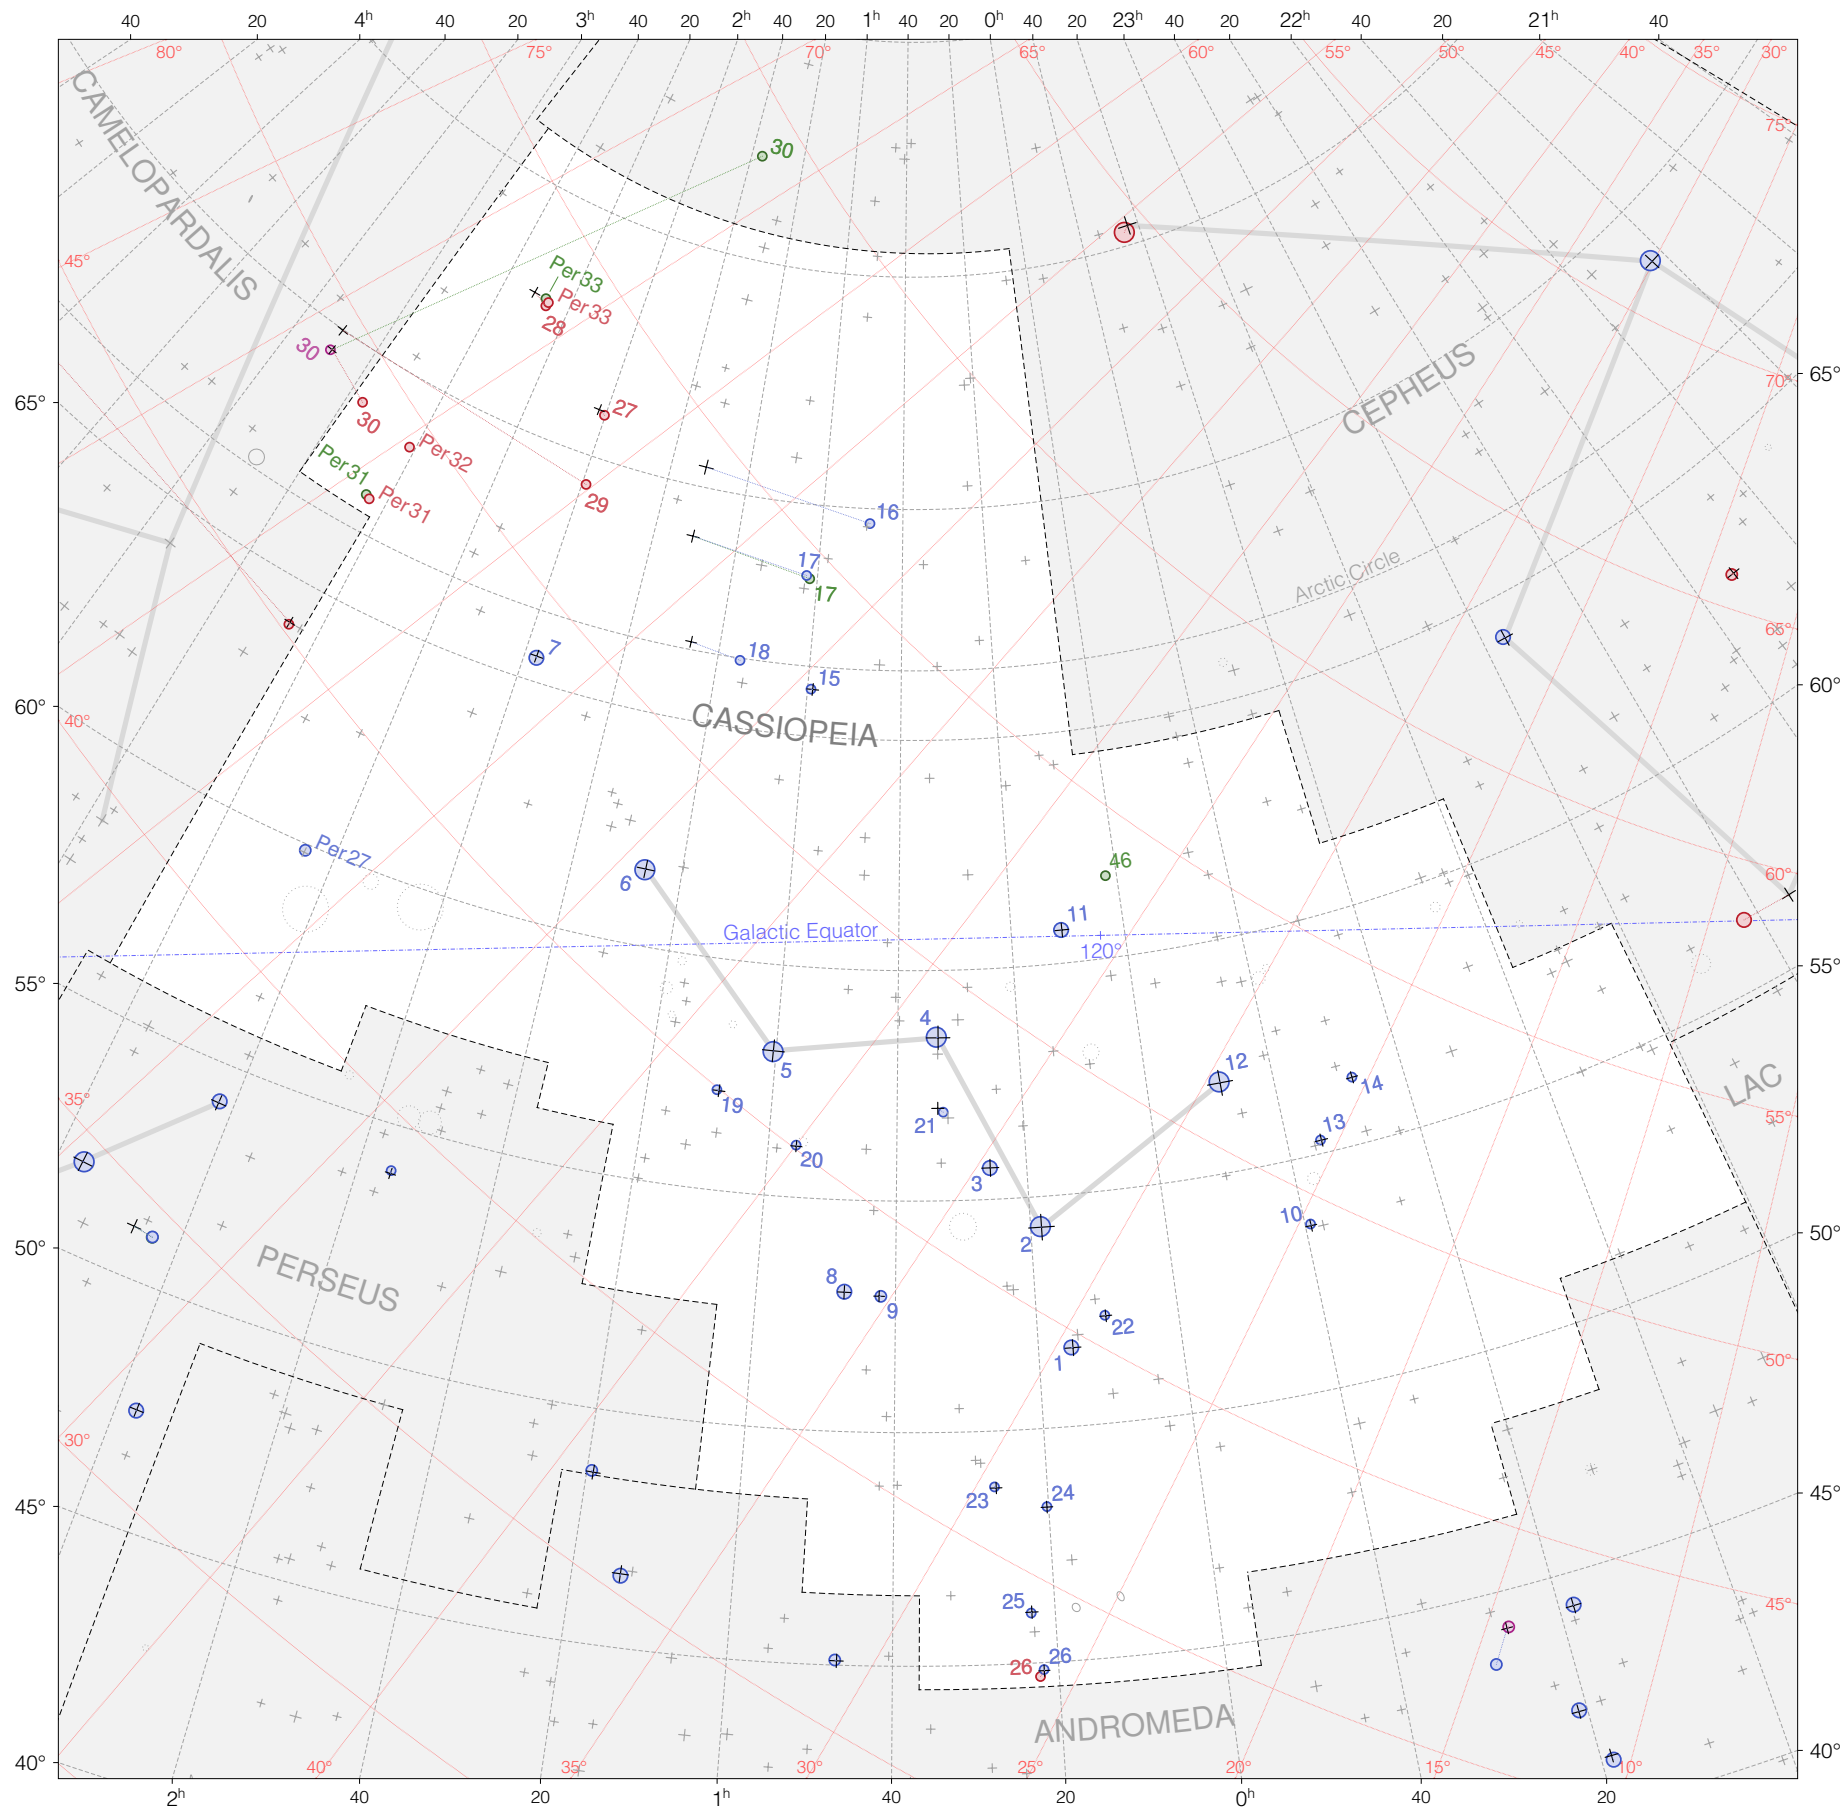

Tycho stars in Cassiopeia

Magnitudes: 1 2 3 4 5 6 7

Versions: T M K R

Scale at center: 0° 2° 4°