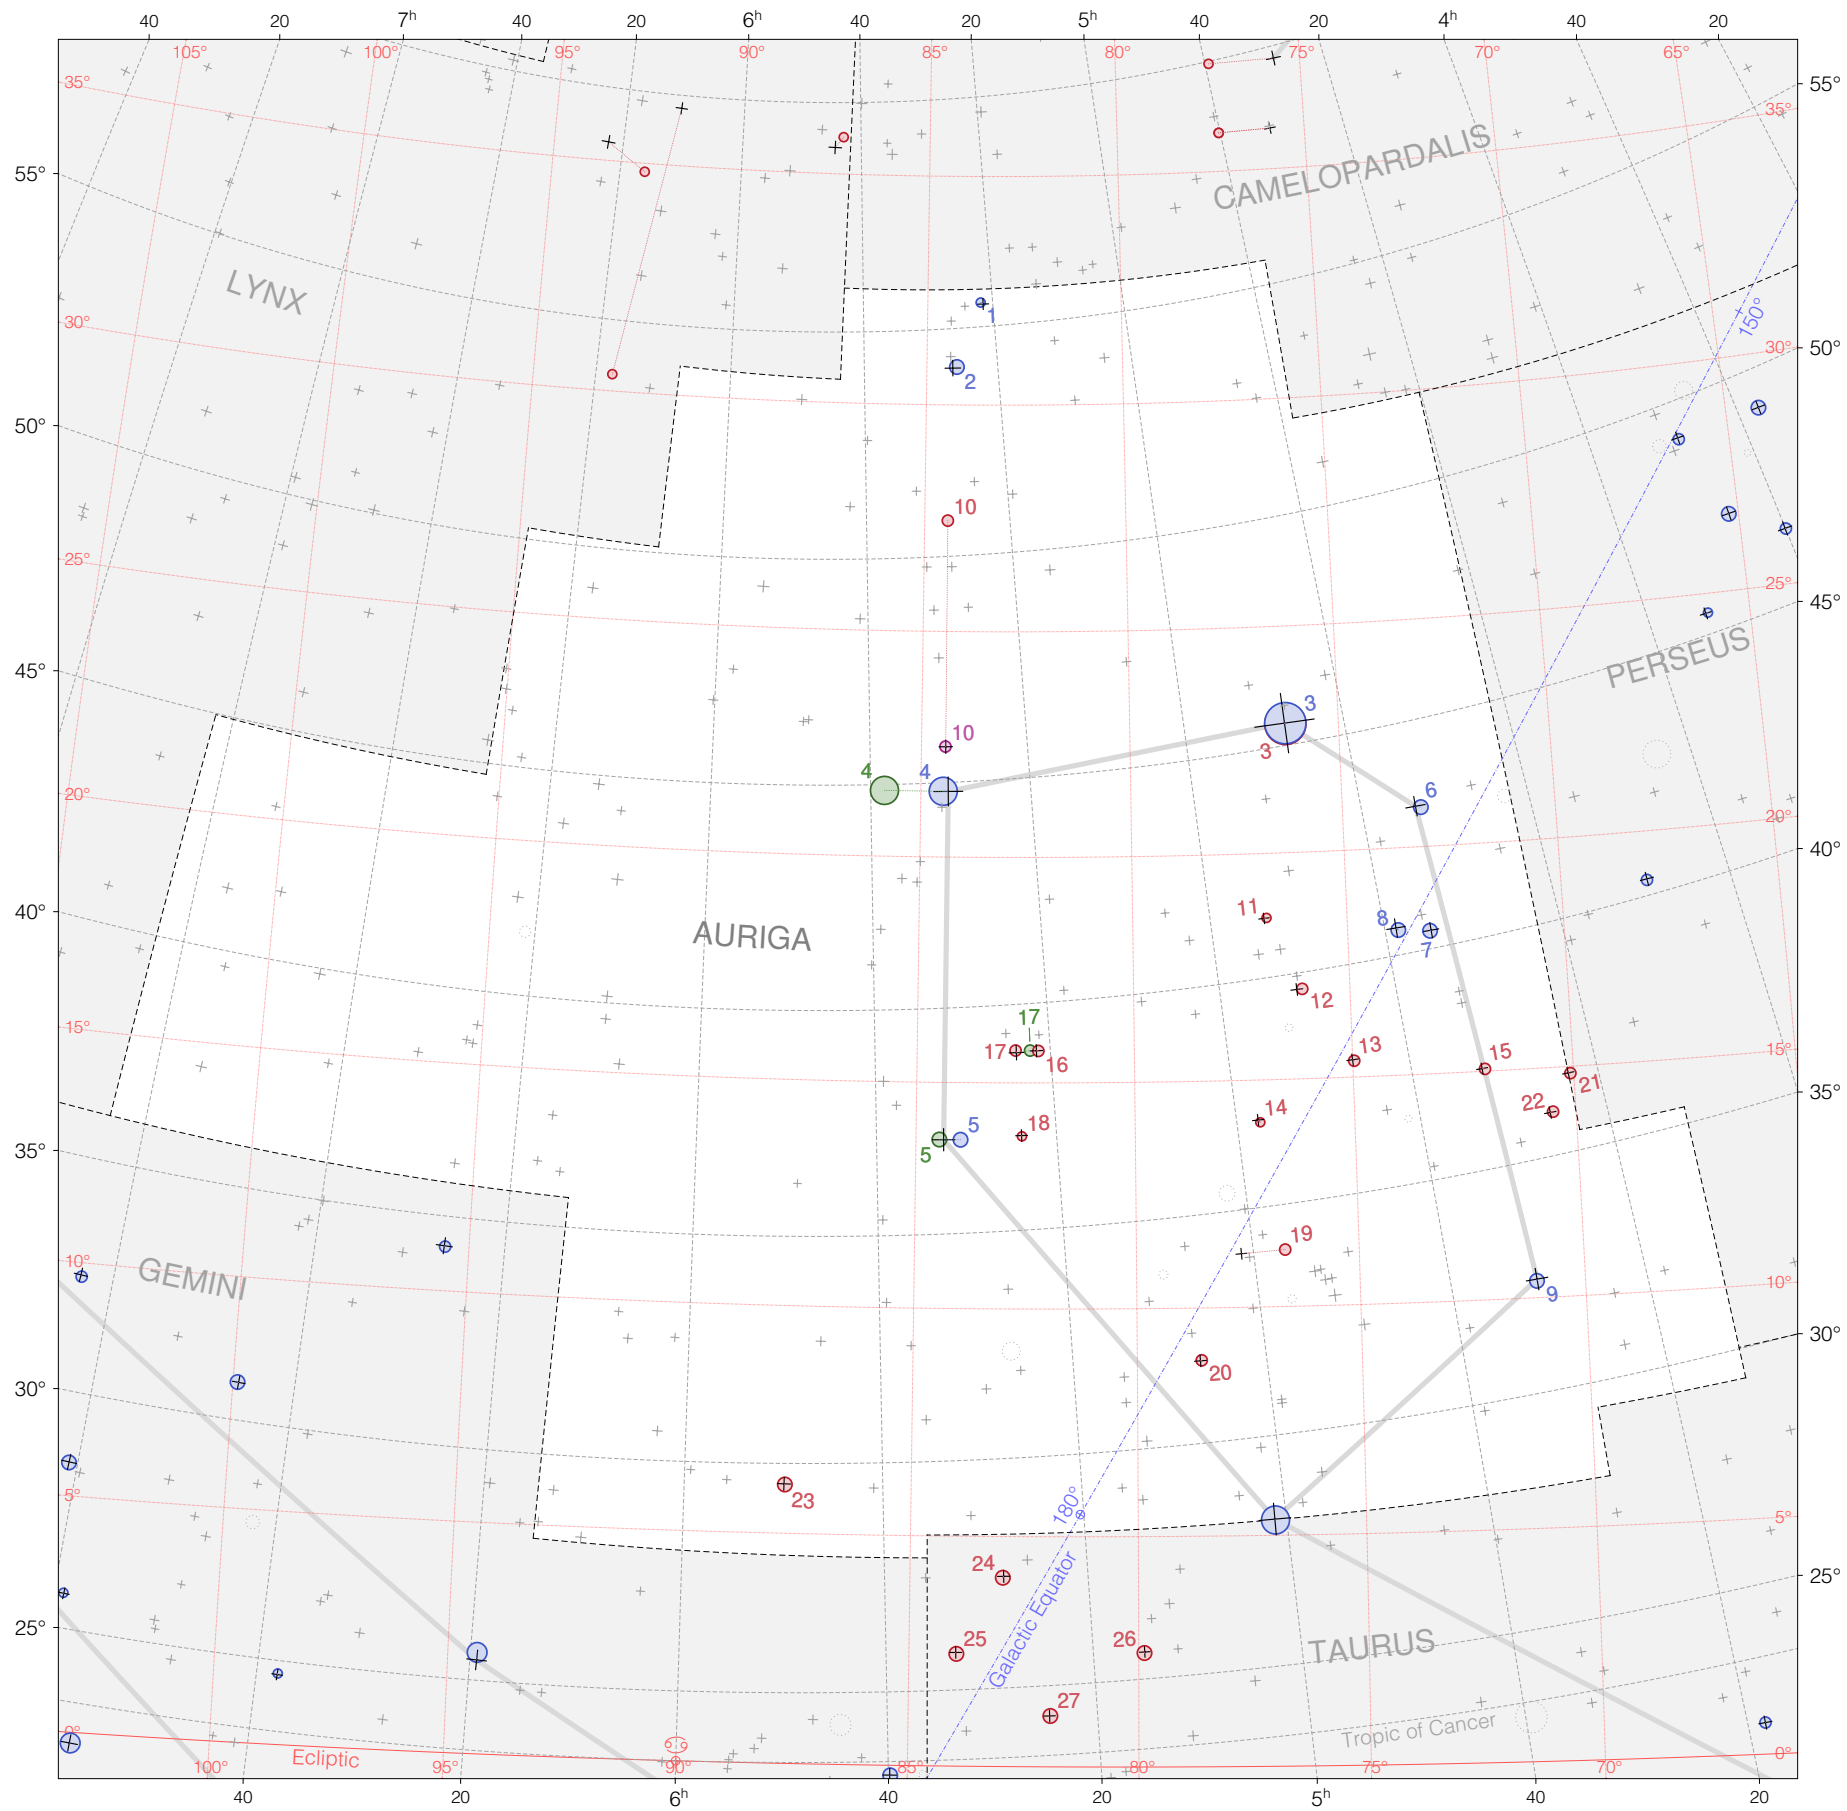

# Tycho stars in Auriga

Magnitudes: 1 2 3 4 5 6 7

Versions: T M K R

Scale at center: 0° 2° 4°