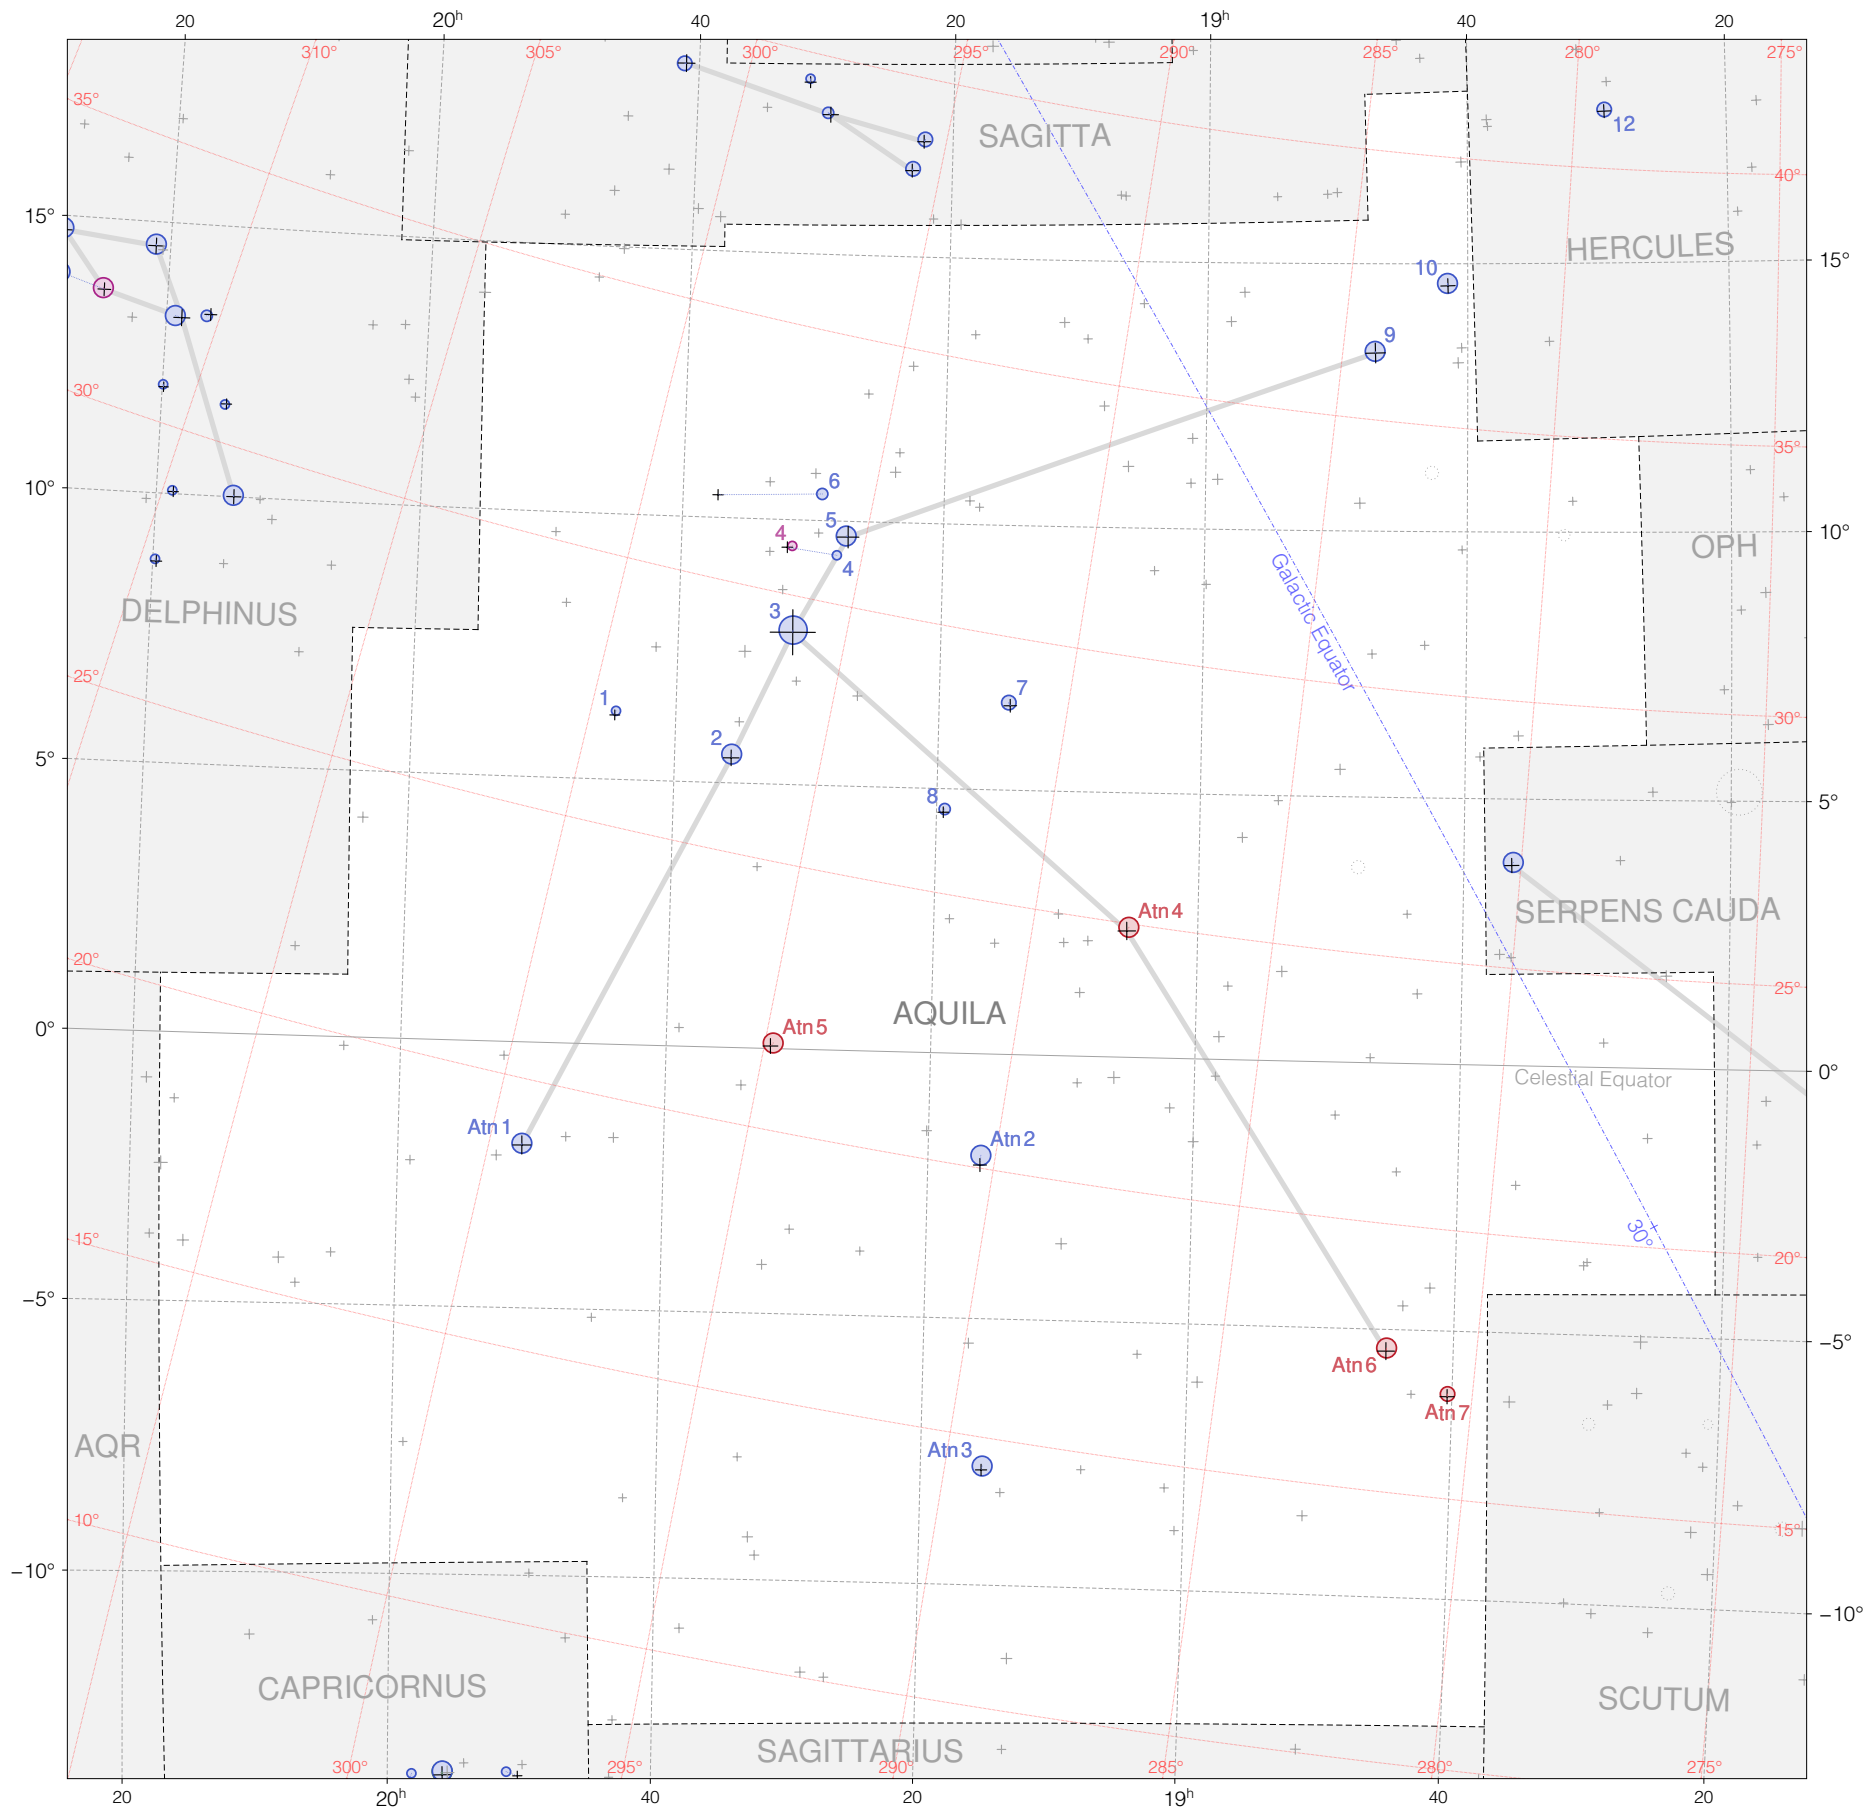

Tycho stars in Aquila and Antinous

Magnitudes: 1 2 3 4 5 6 7

Versions: T M K R

Scale at center: 0° 2° 4°