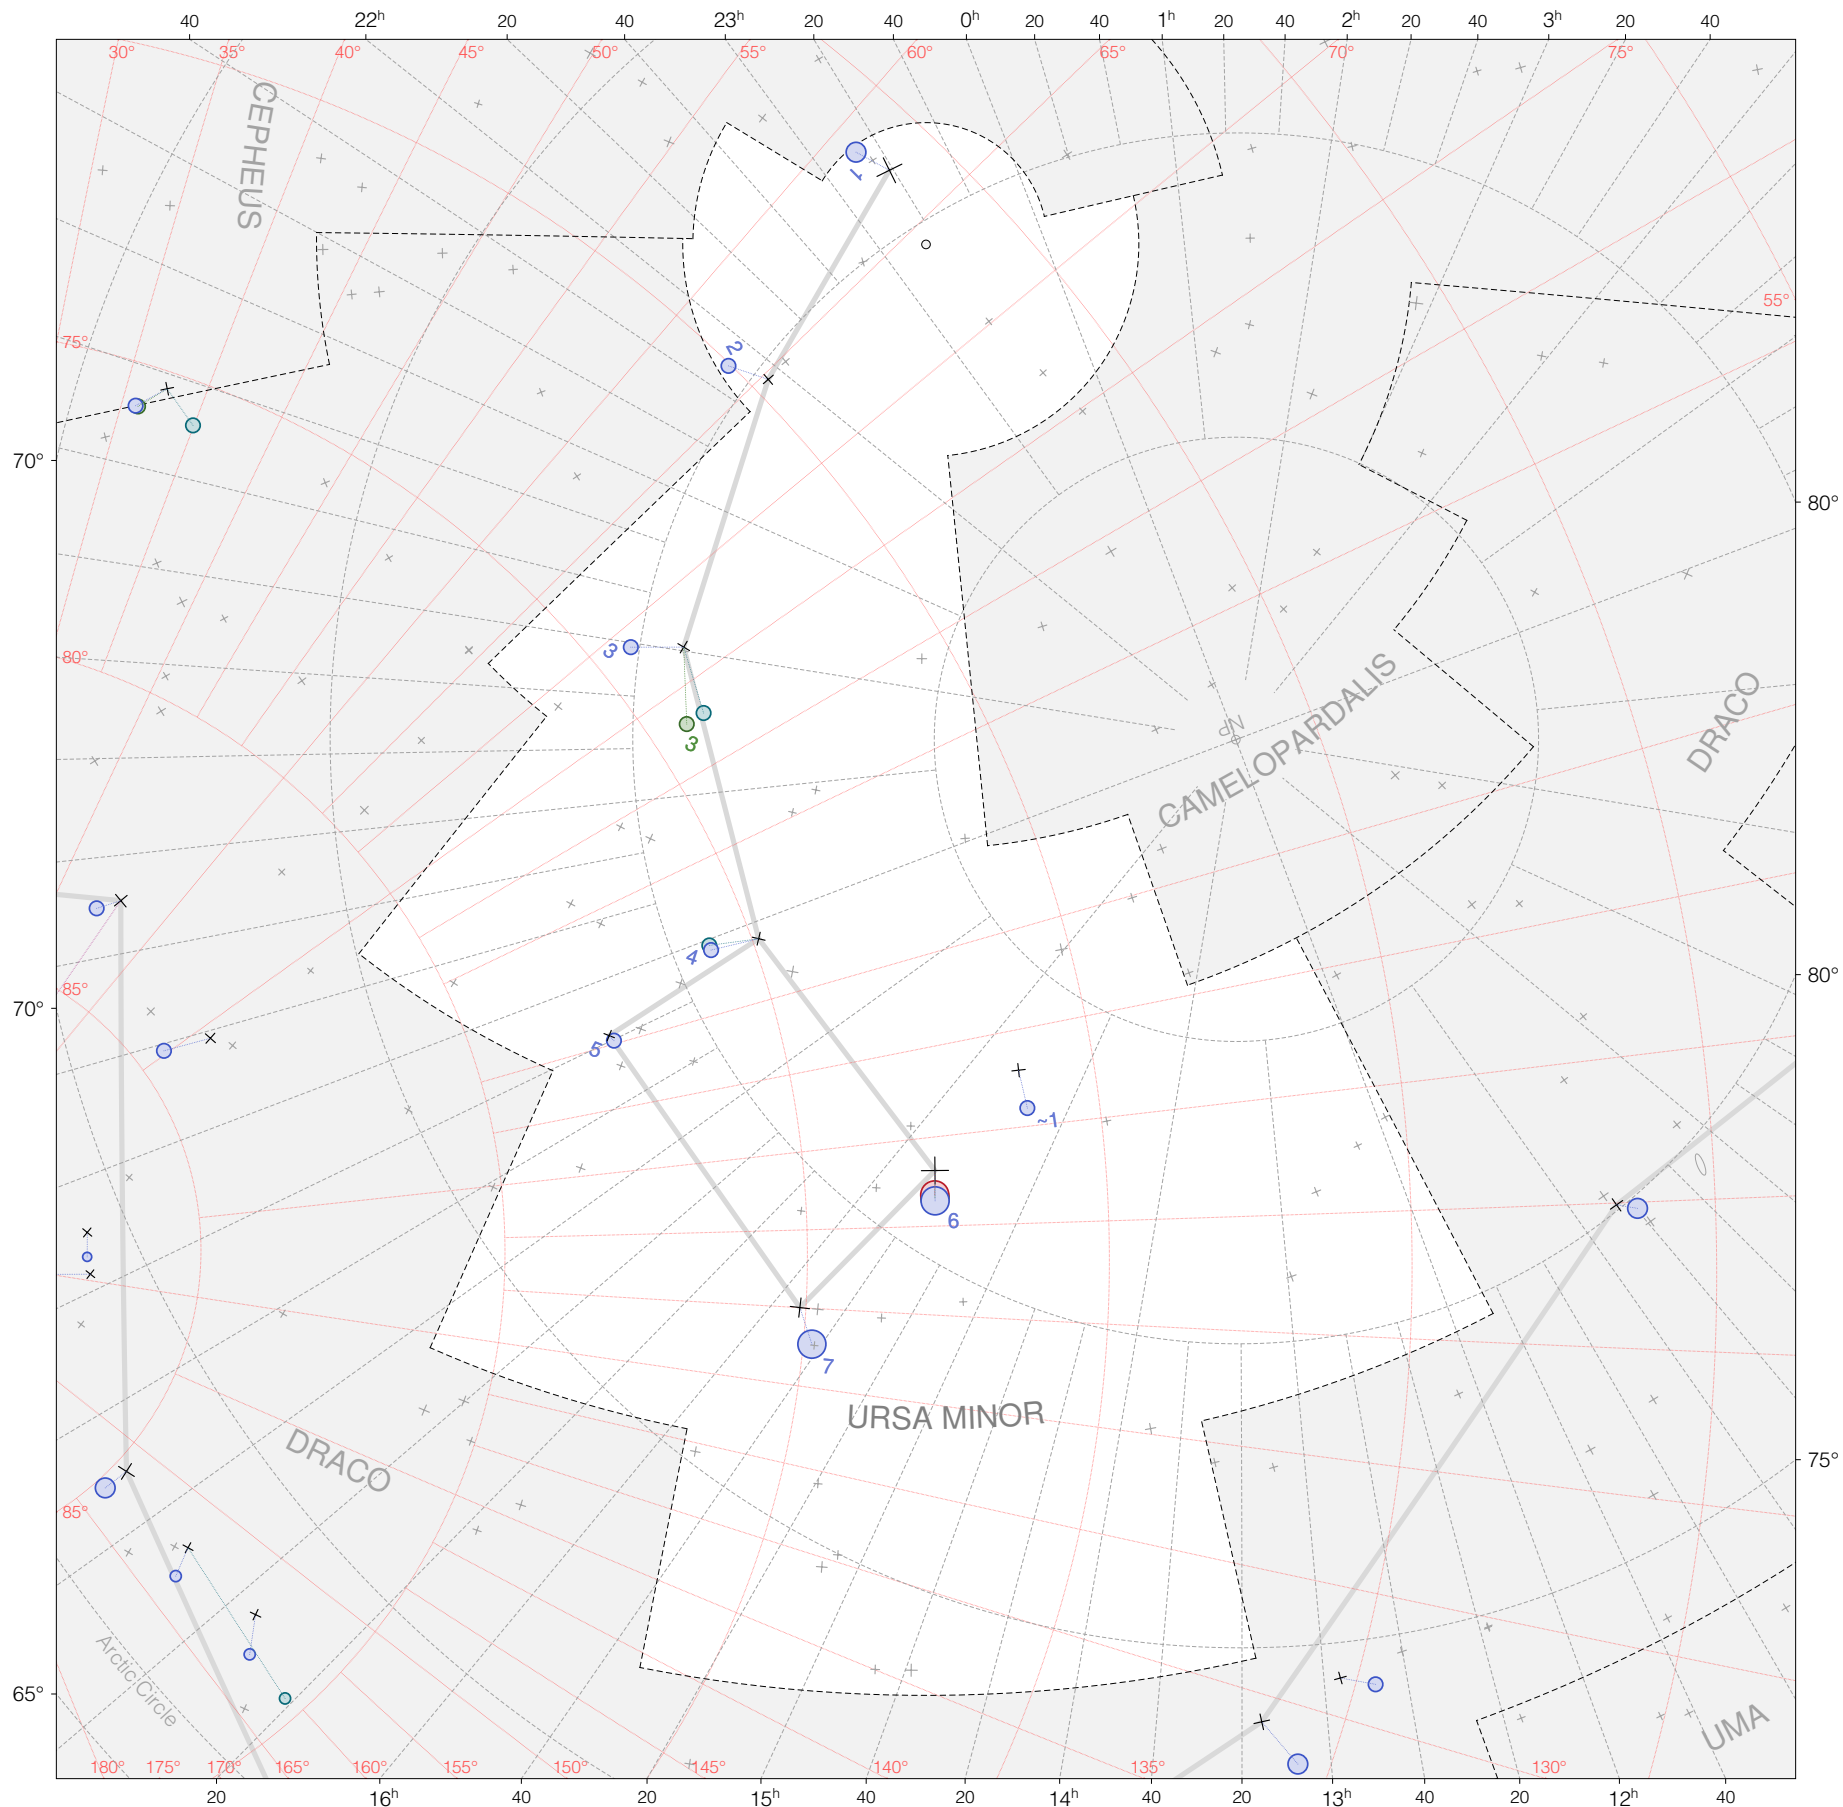

Ptolemy stars in Ursa Minor

Magnitudes:  1 2 3 4 5 6 7

Versions:  T P B M Z

Scale at center:  0° 2° 4°