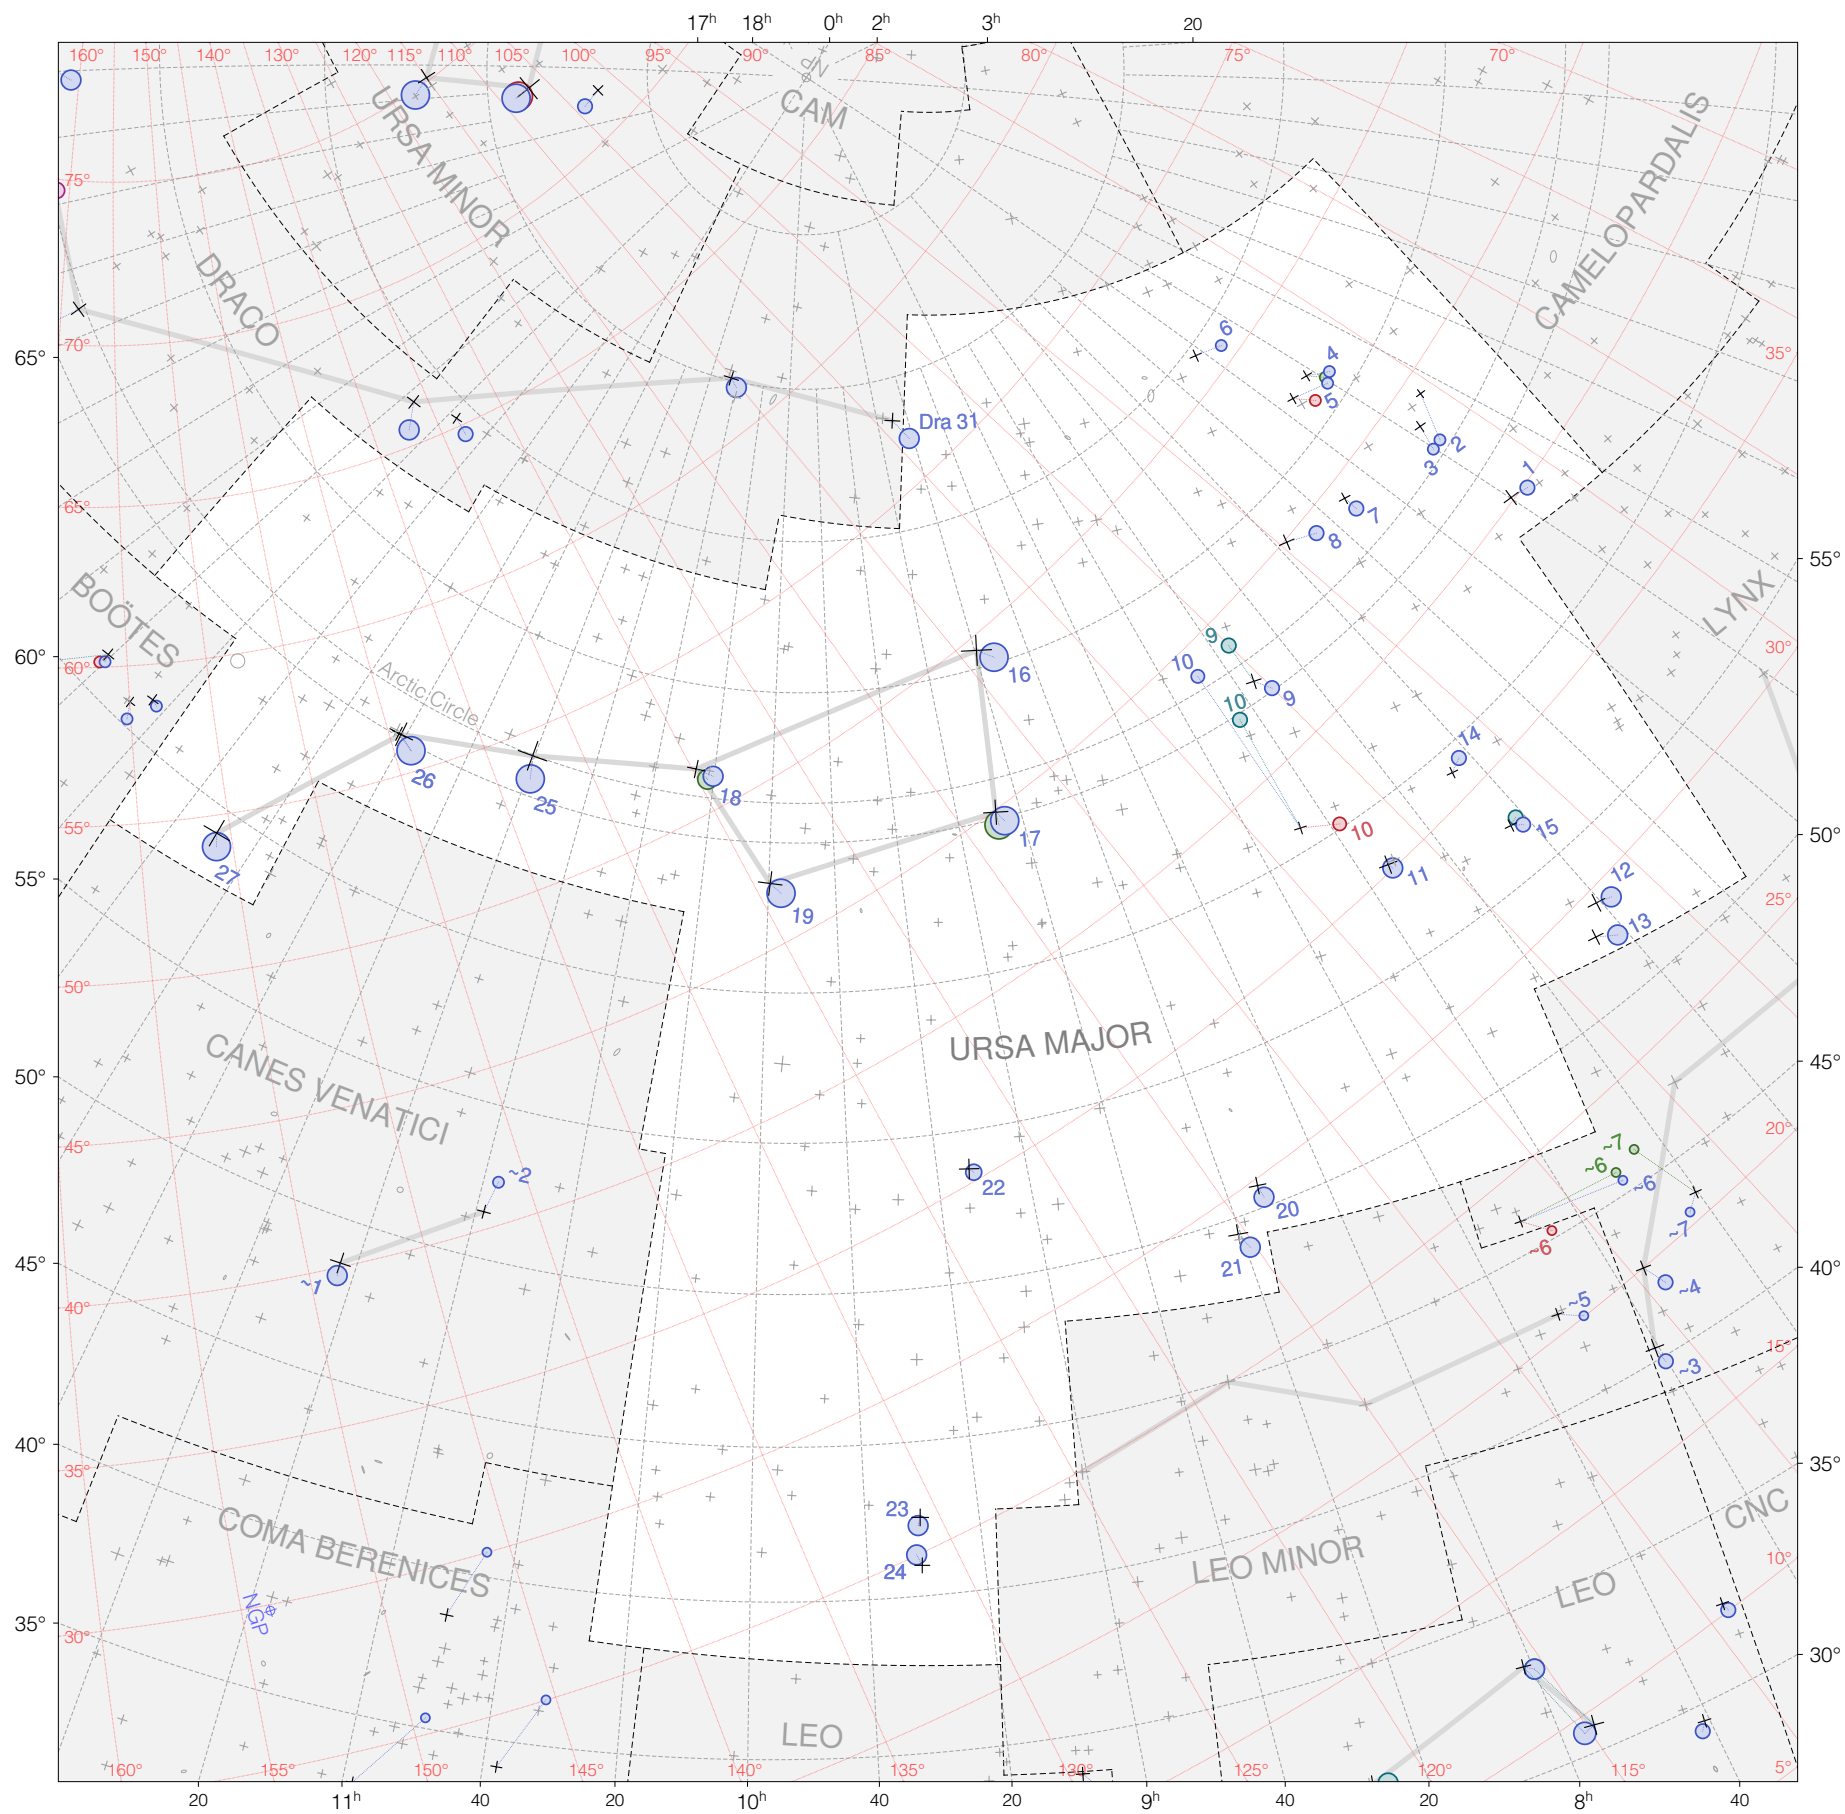

Ptolemy stars in Ursa Major

Magnitudes: 1 2 3 4 5 6 7

Versions: T P B M Z

Scale at center: 0° 2° 4°