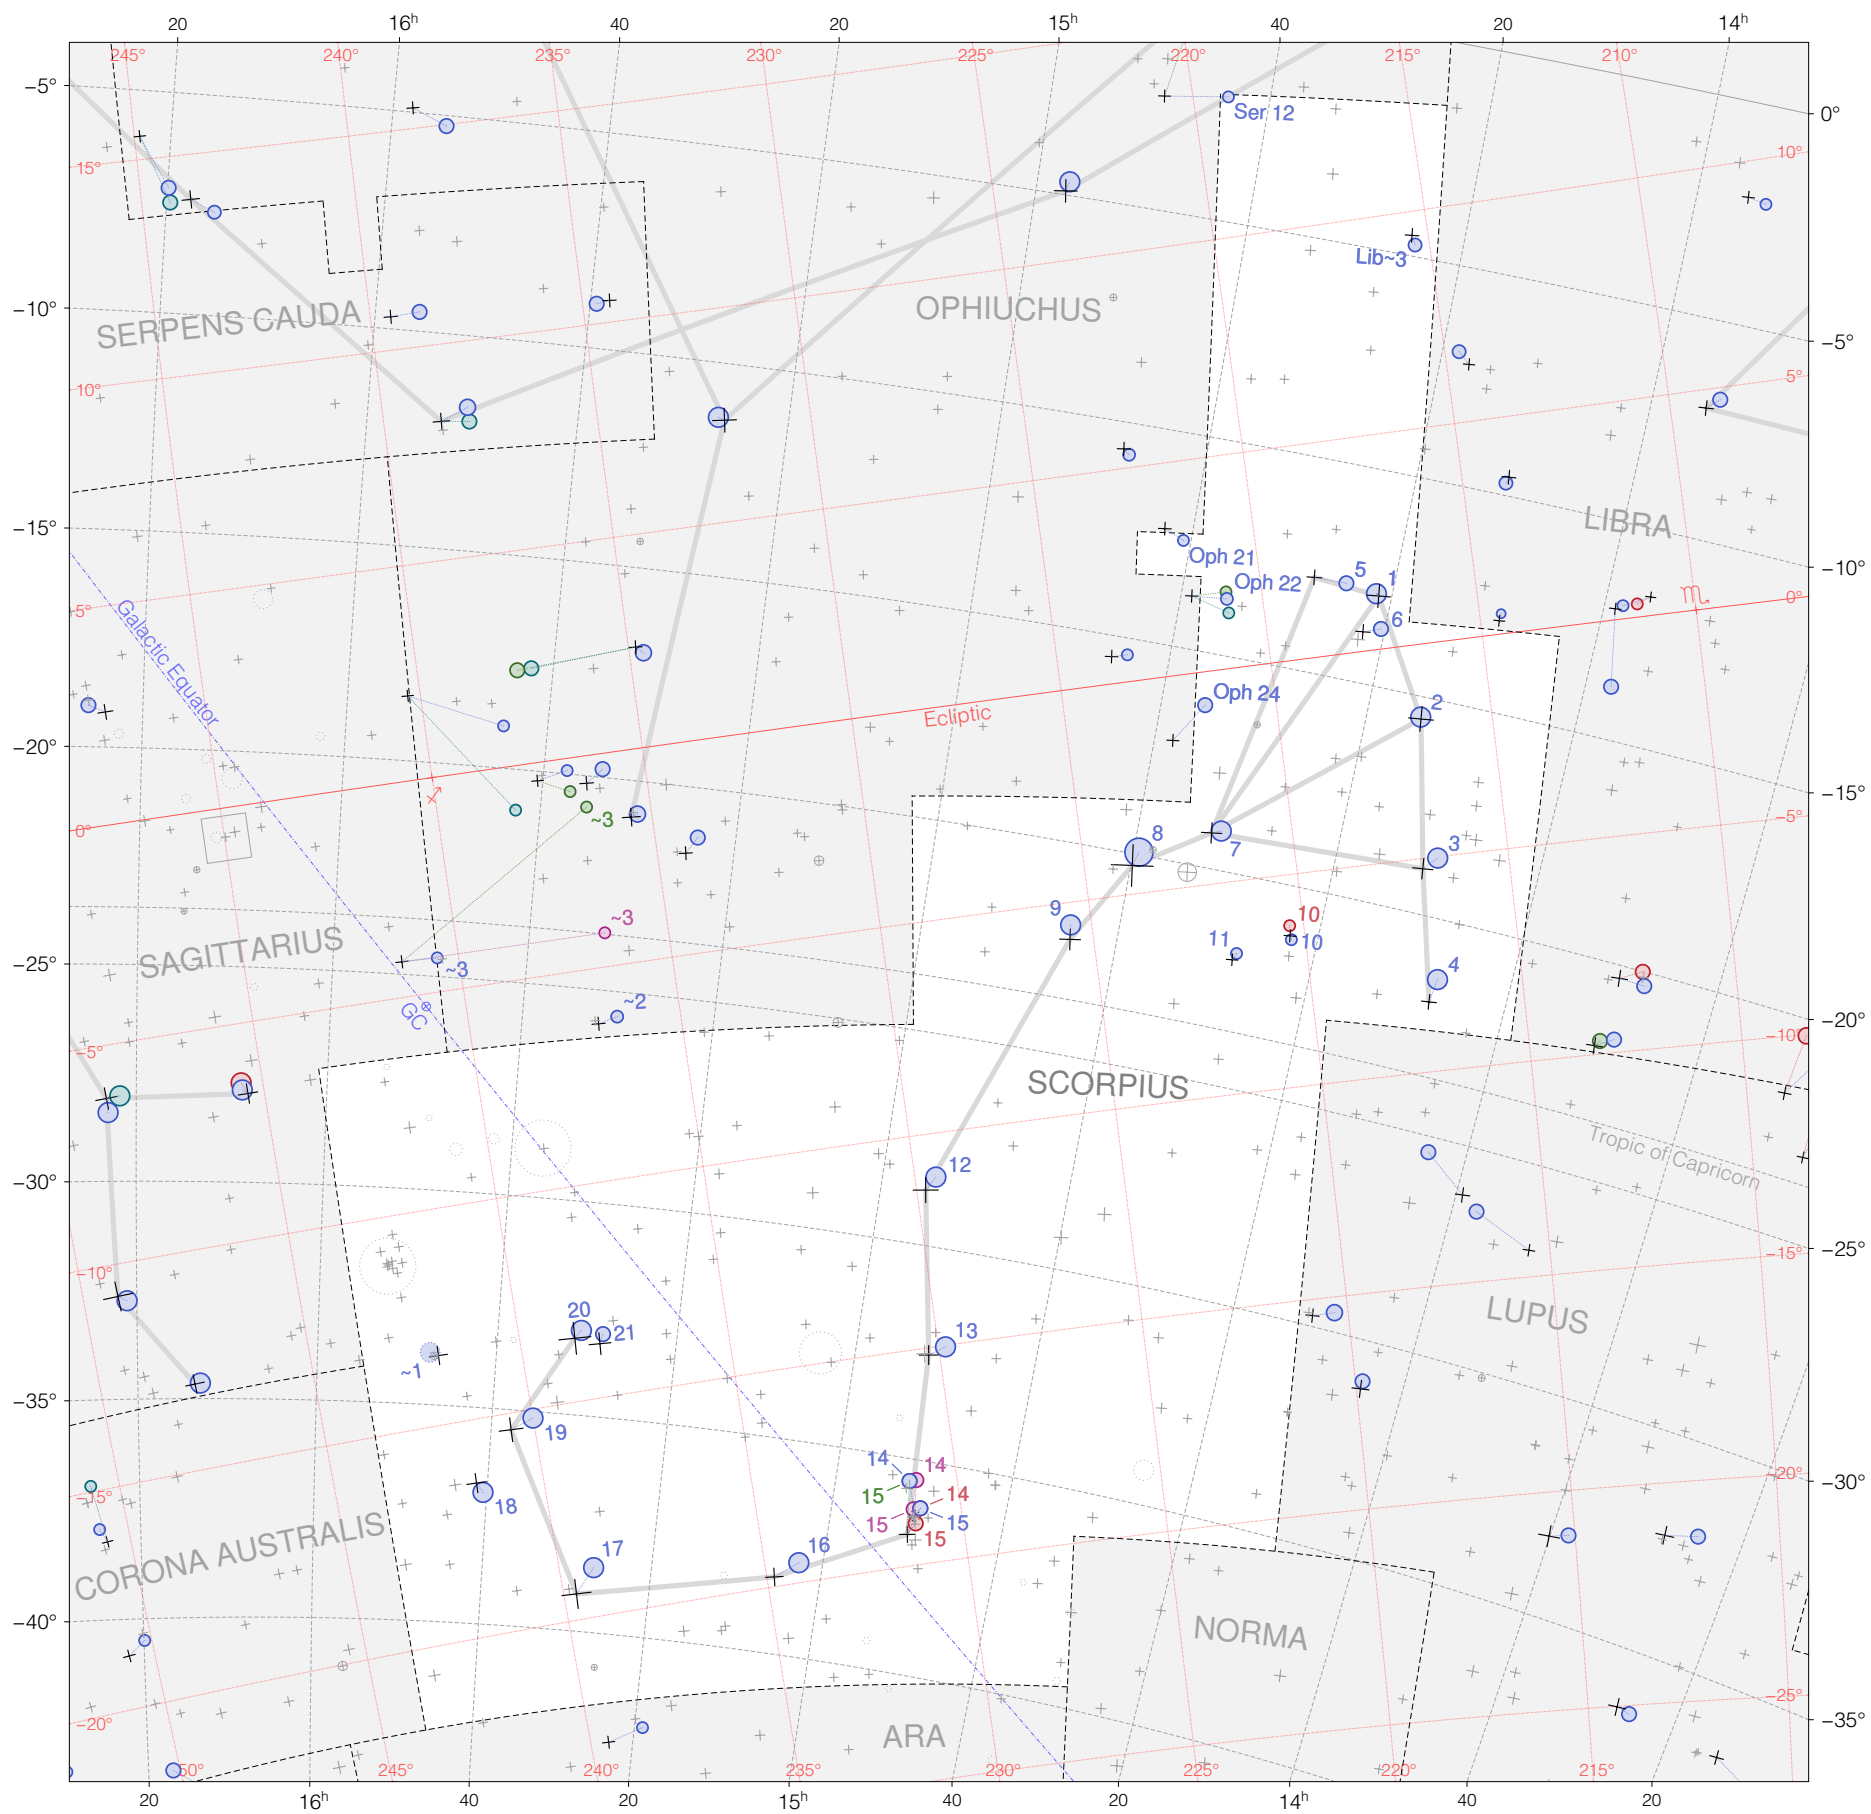

Ptolemy stars in Scorpius

Magnitudes: 1 2 3 4 5 6 7

Versions: T P B M Z

Scale at center: 0° 2° 4°