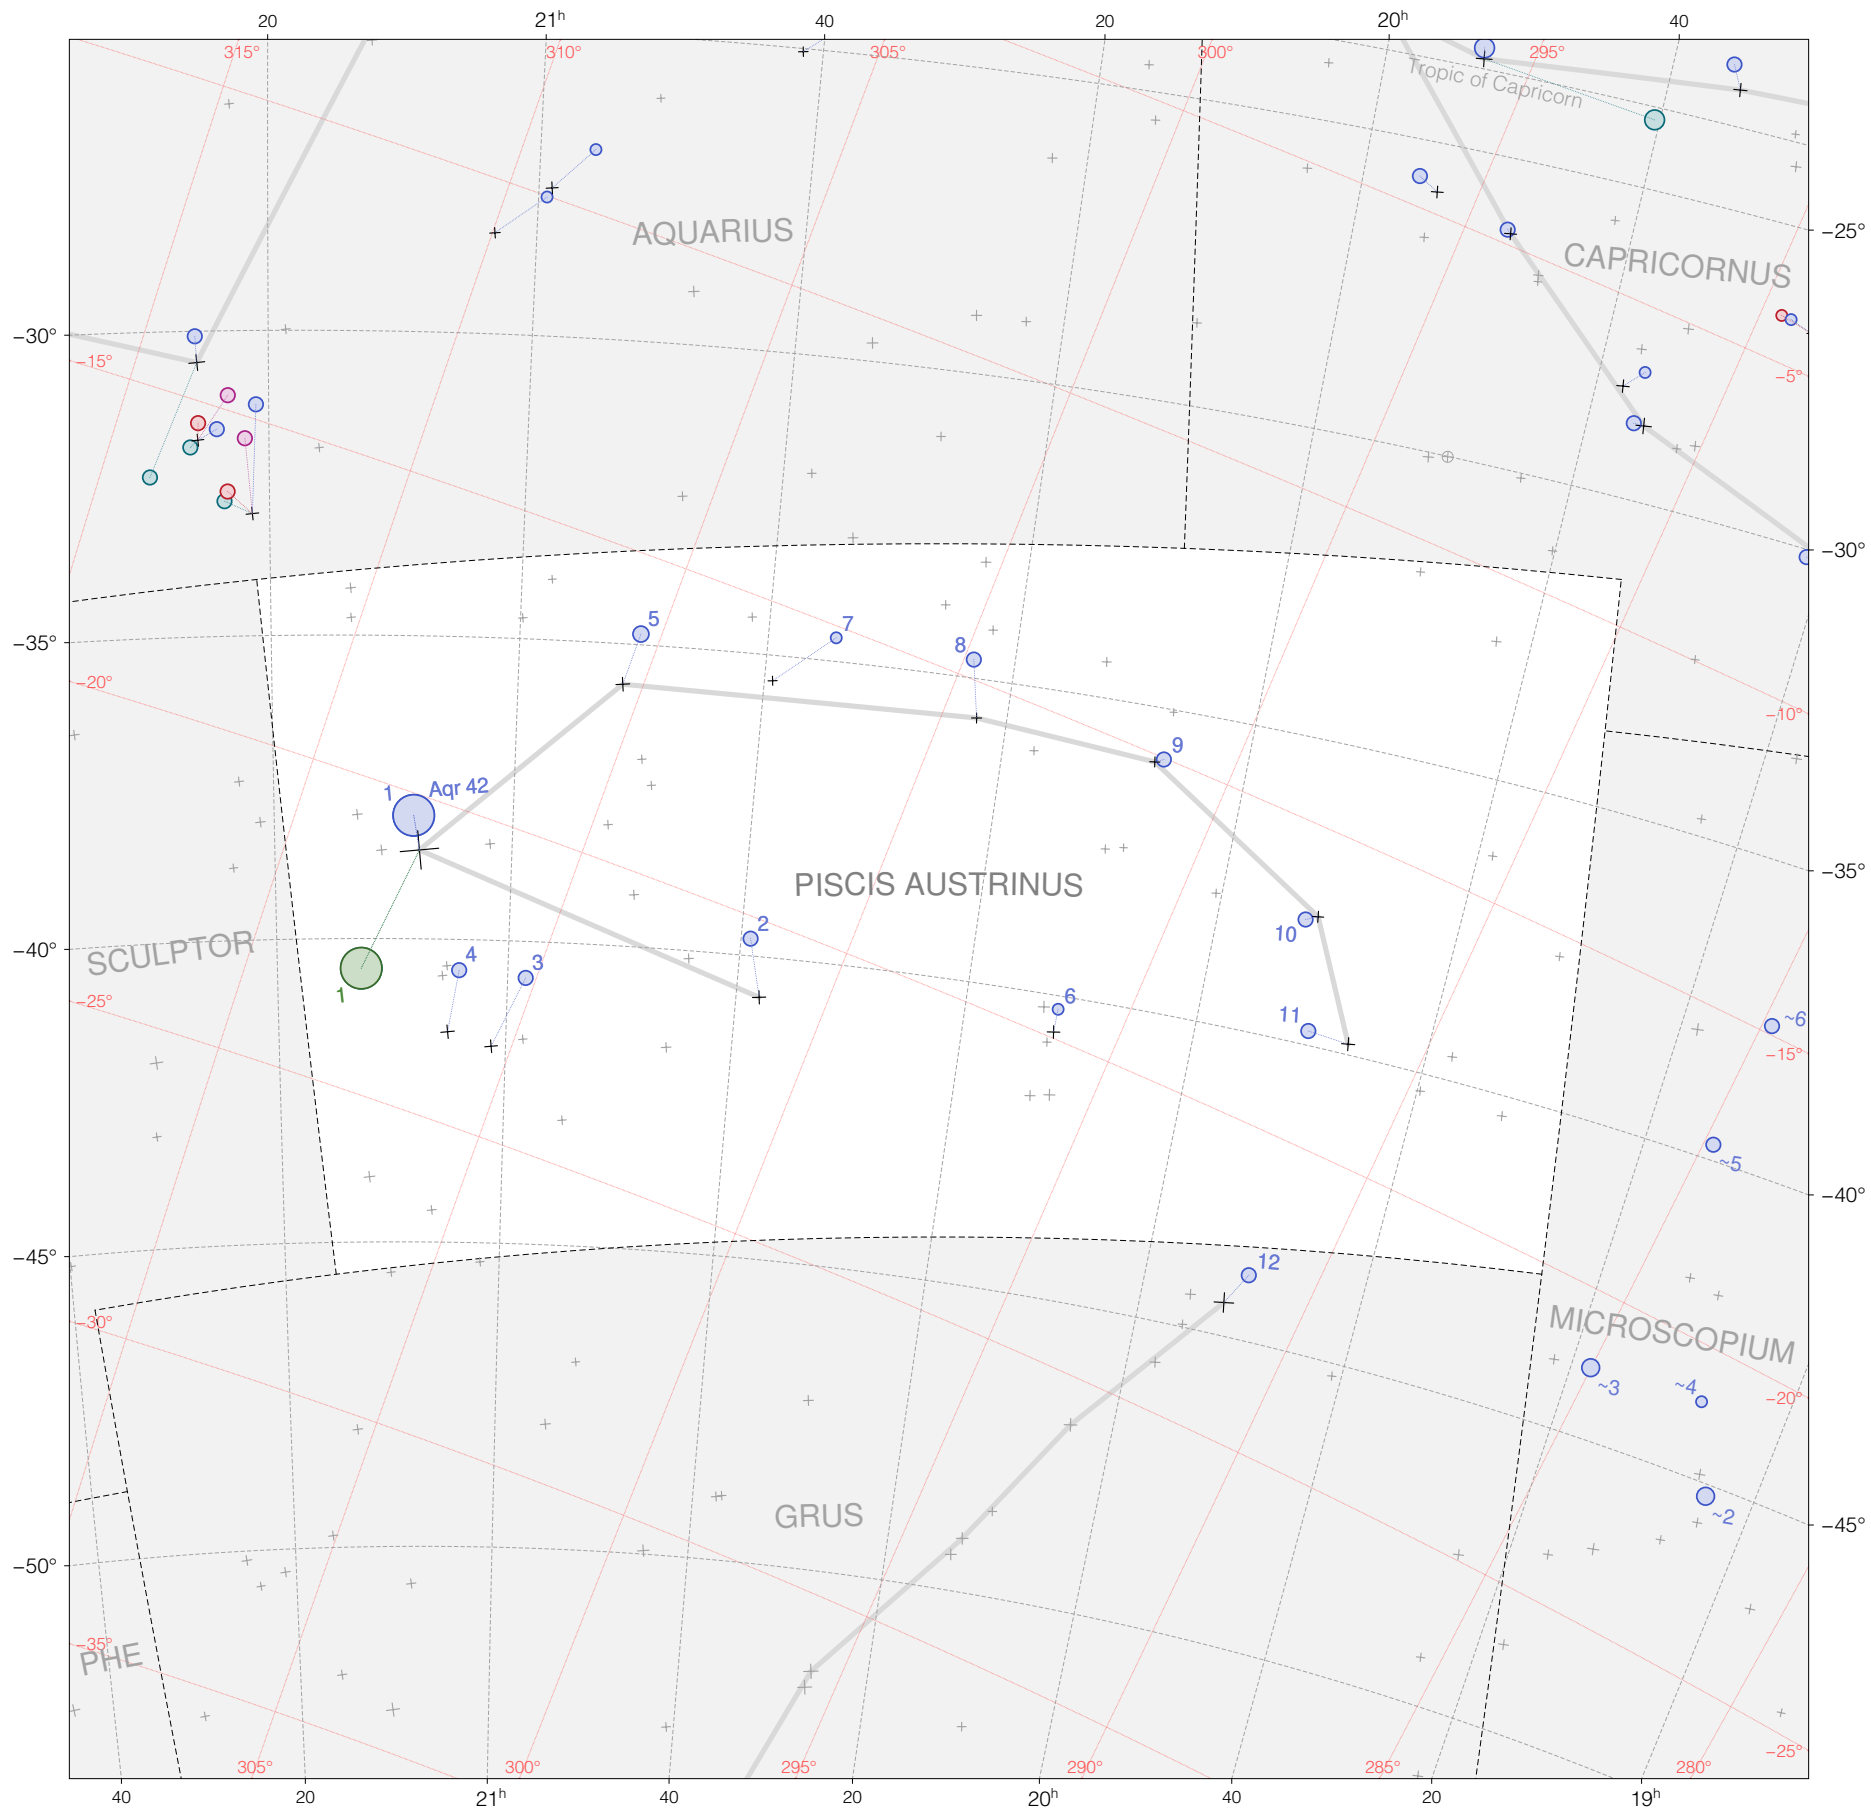

# Ptolemy stars in Piscis Austrinus

Magnitudes: 1 2 3 4 5 6 7

Versions: T P B M Z

Scale at center: 0° 2° 4°