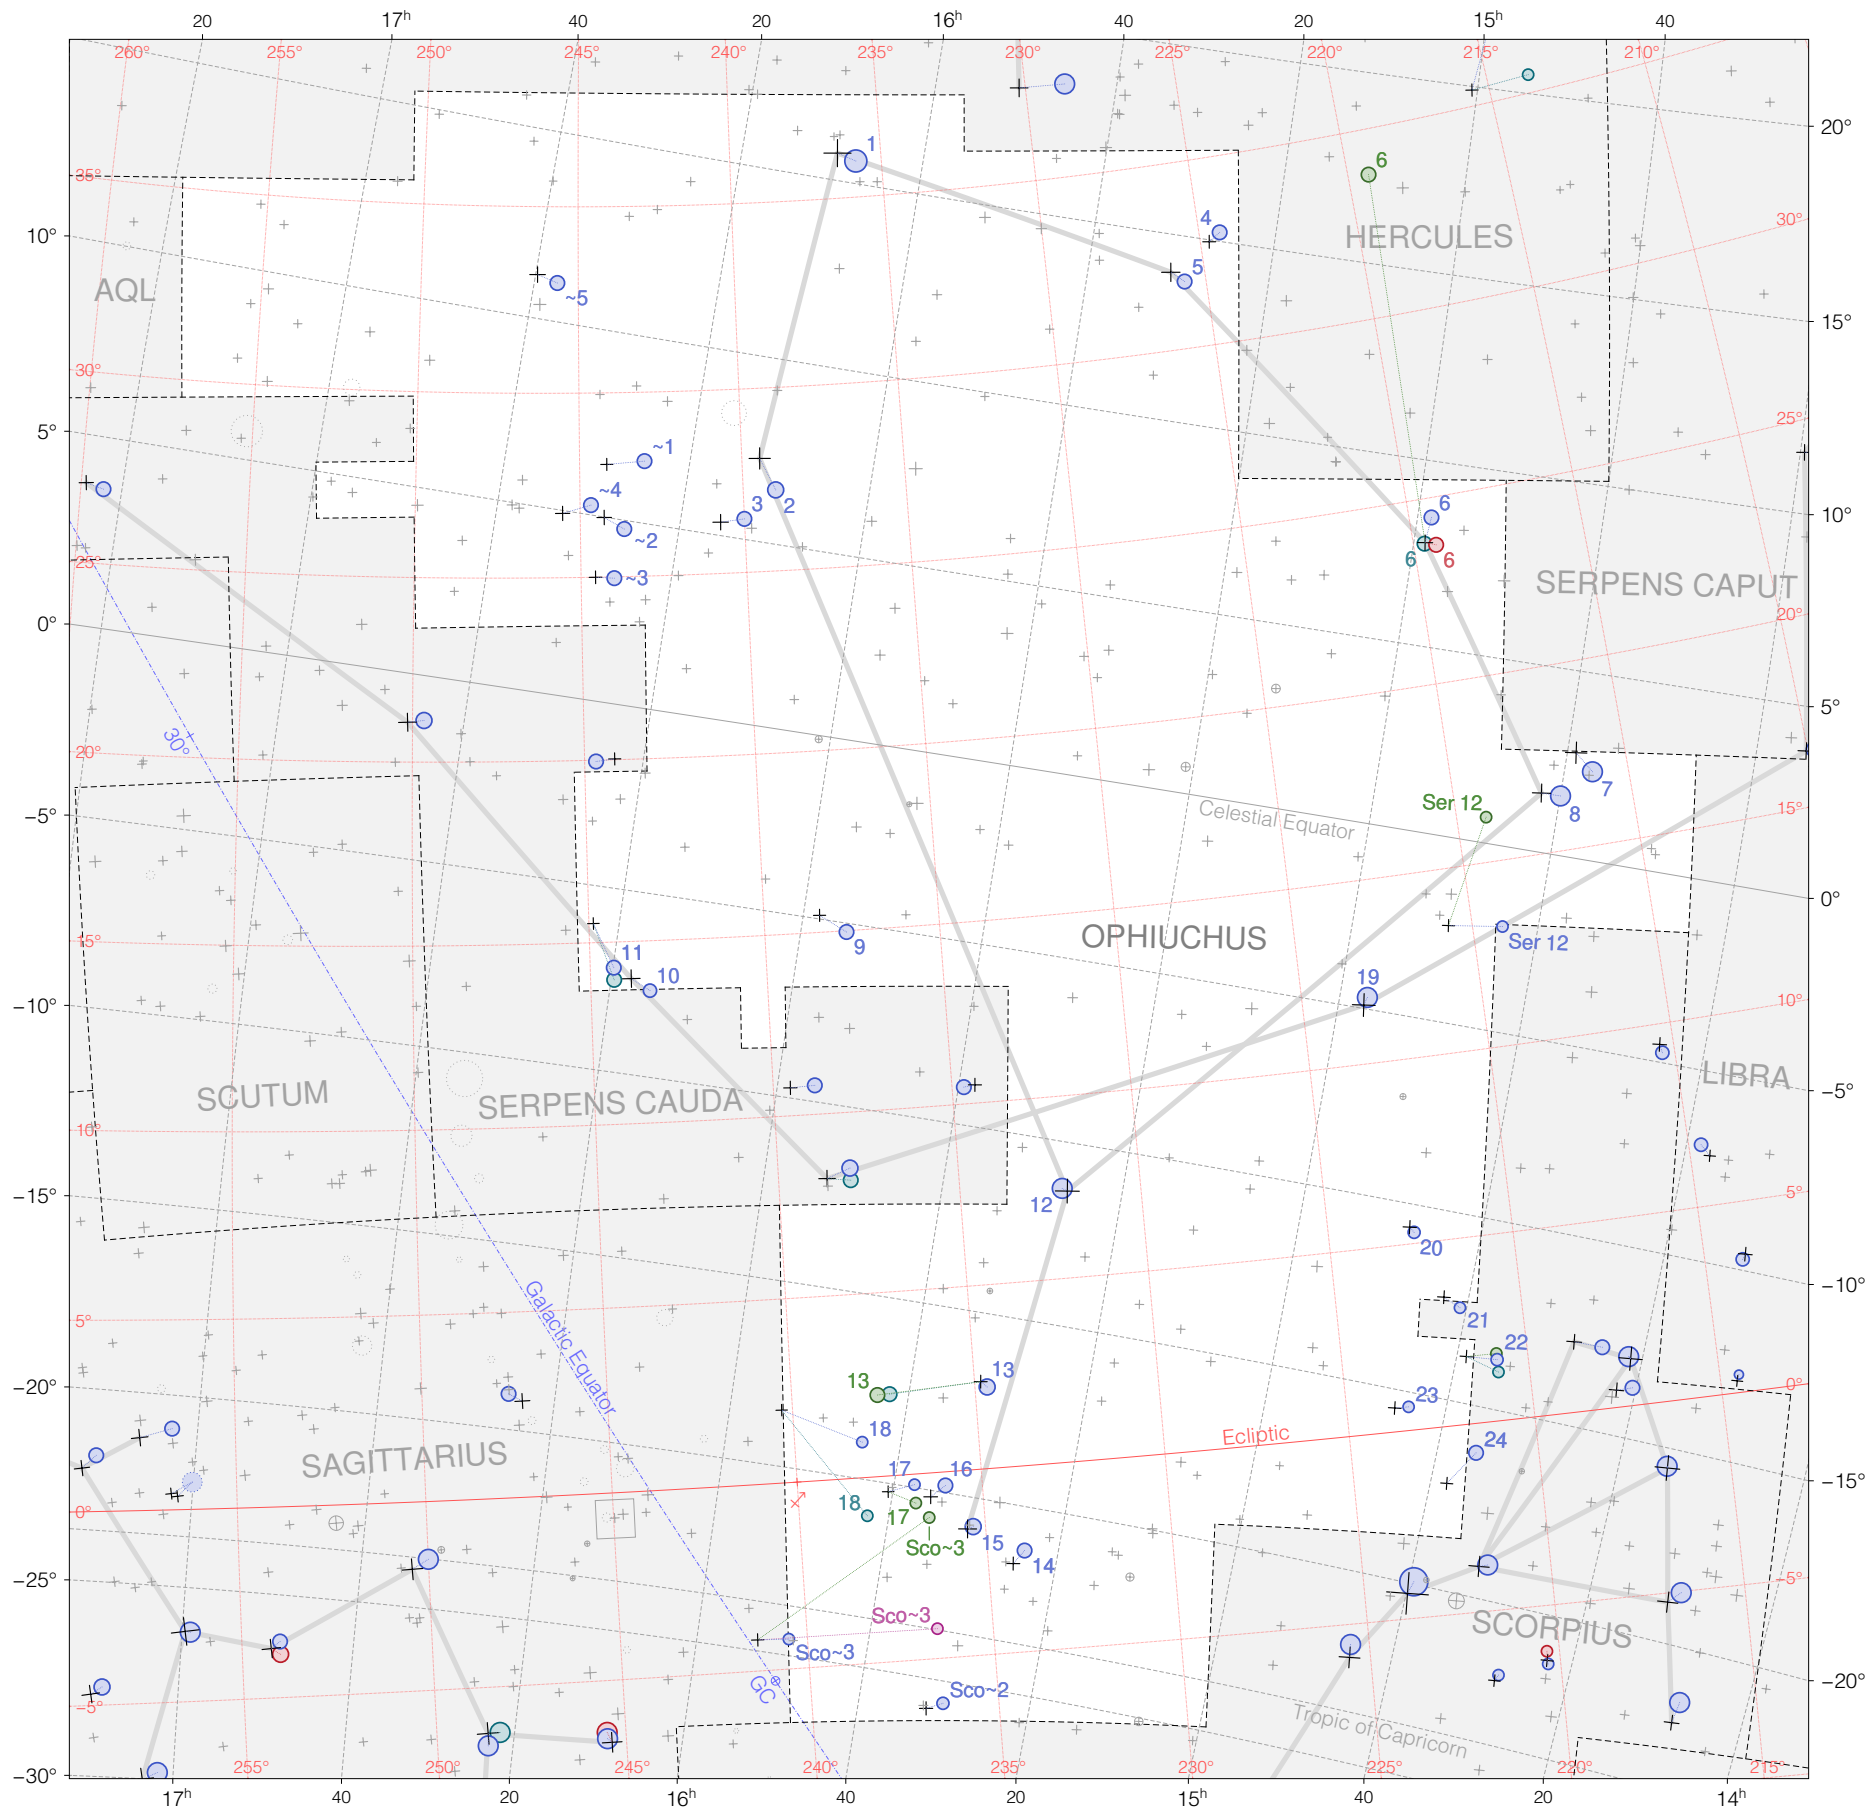

Ptolemy stars in Ophiuchus

Magnitudes: 1 2 3 4 5 6 7

Versions: T P B M Z

Scale at center: 0° 2° 4°