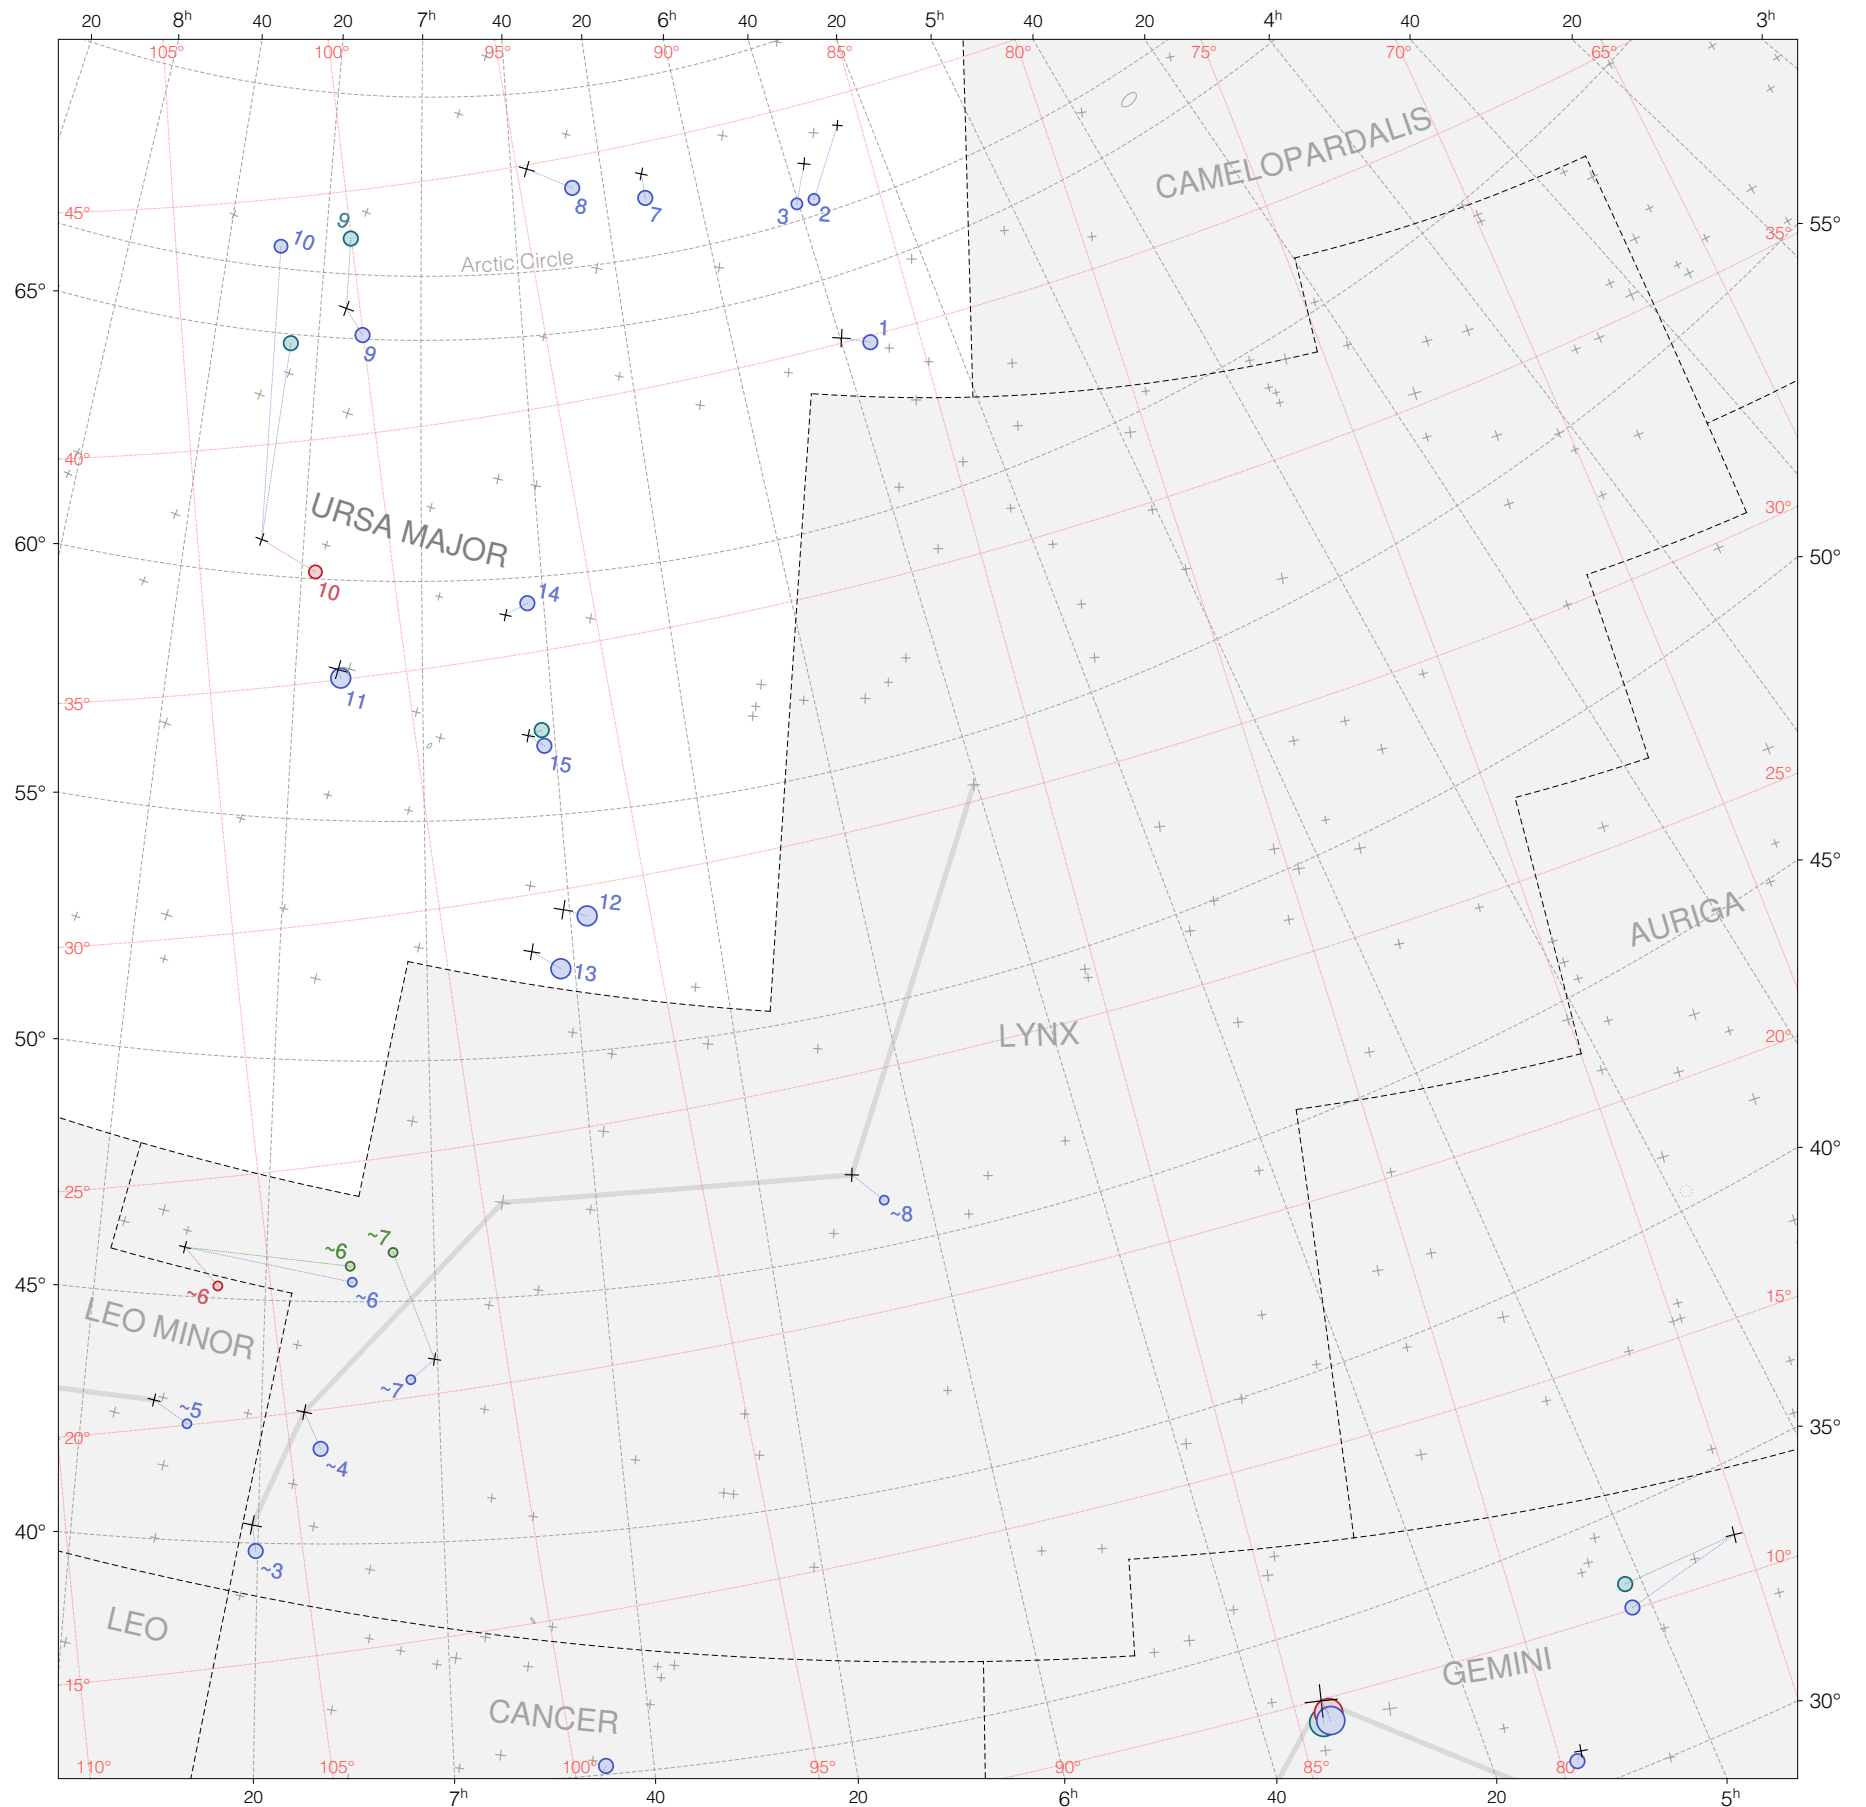

Ptolemy stars in Ursa Major (overflow)

Magnitudes: 1 2 3 4 5 6 7

Versions: T P B M Z

Scale at center: 0° 2° 4°