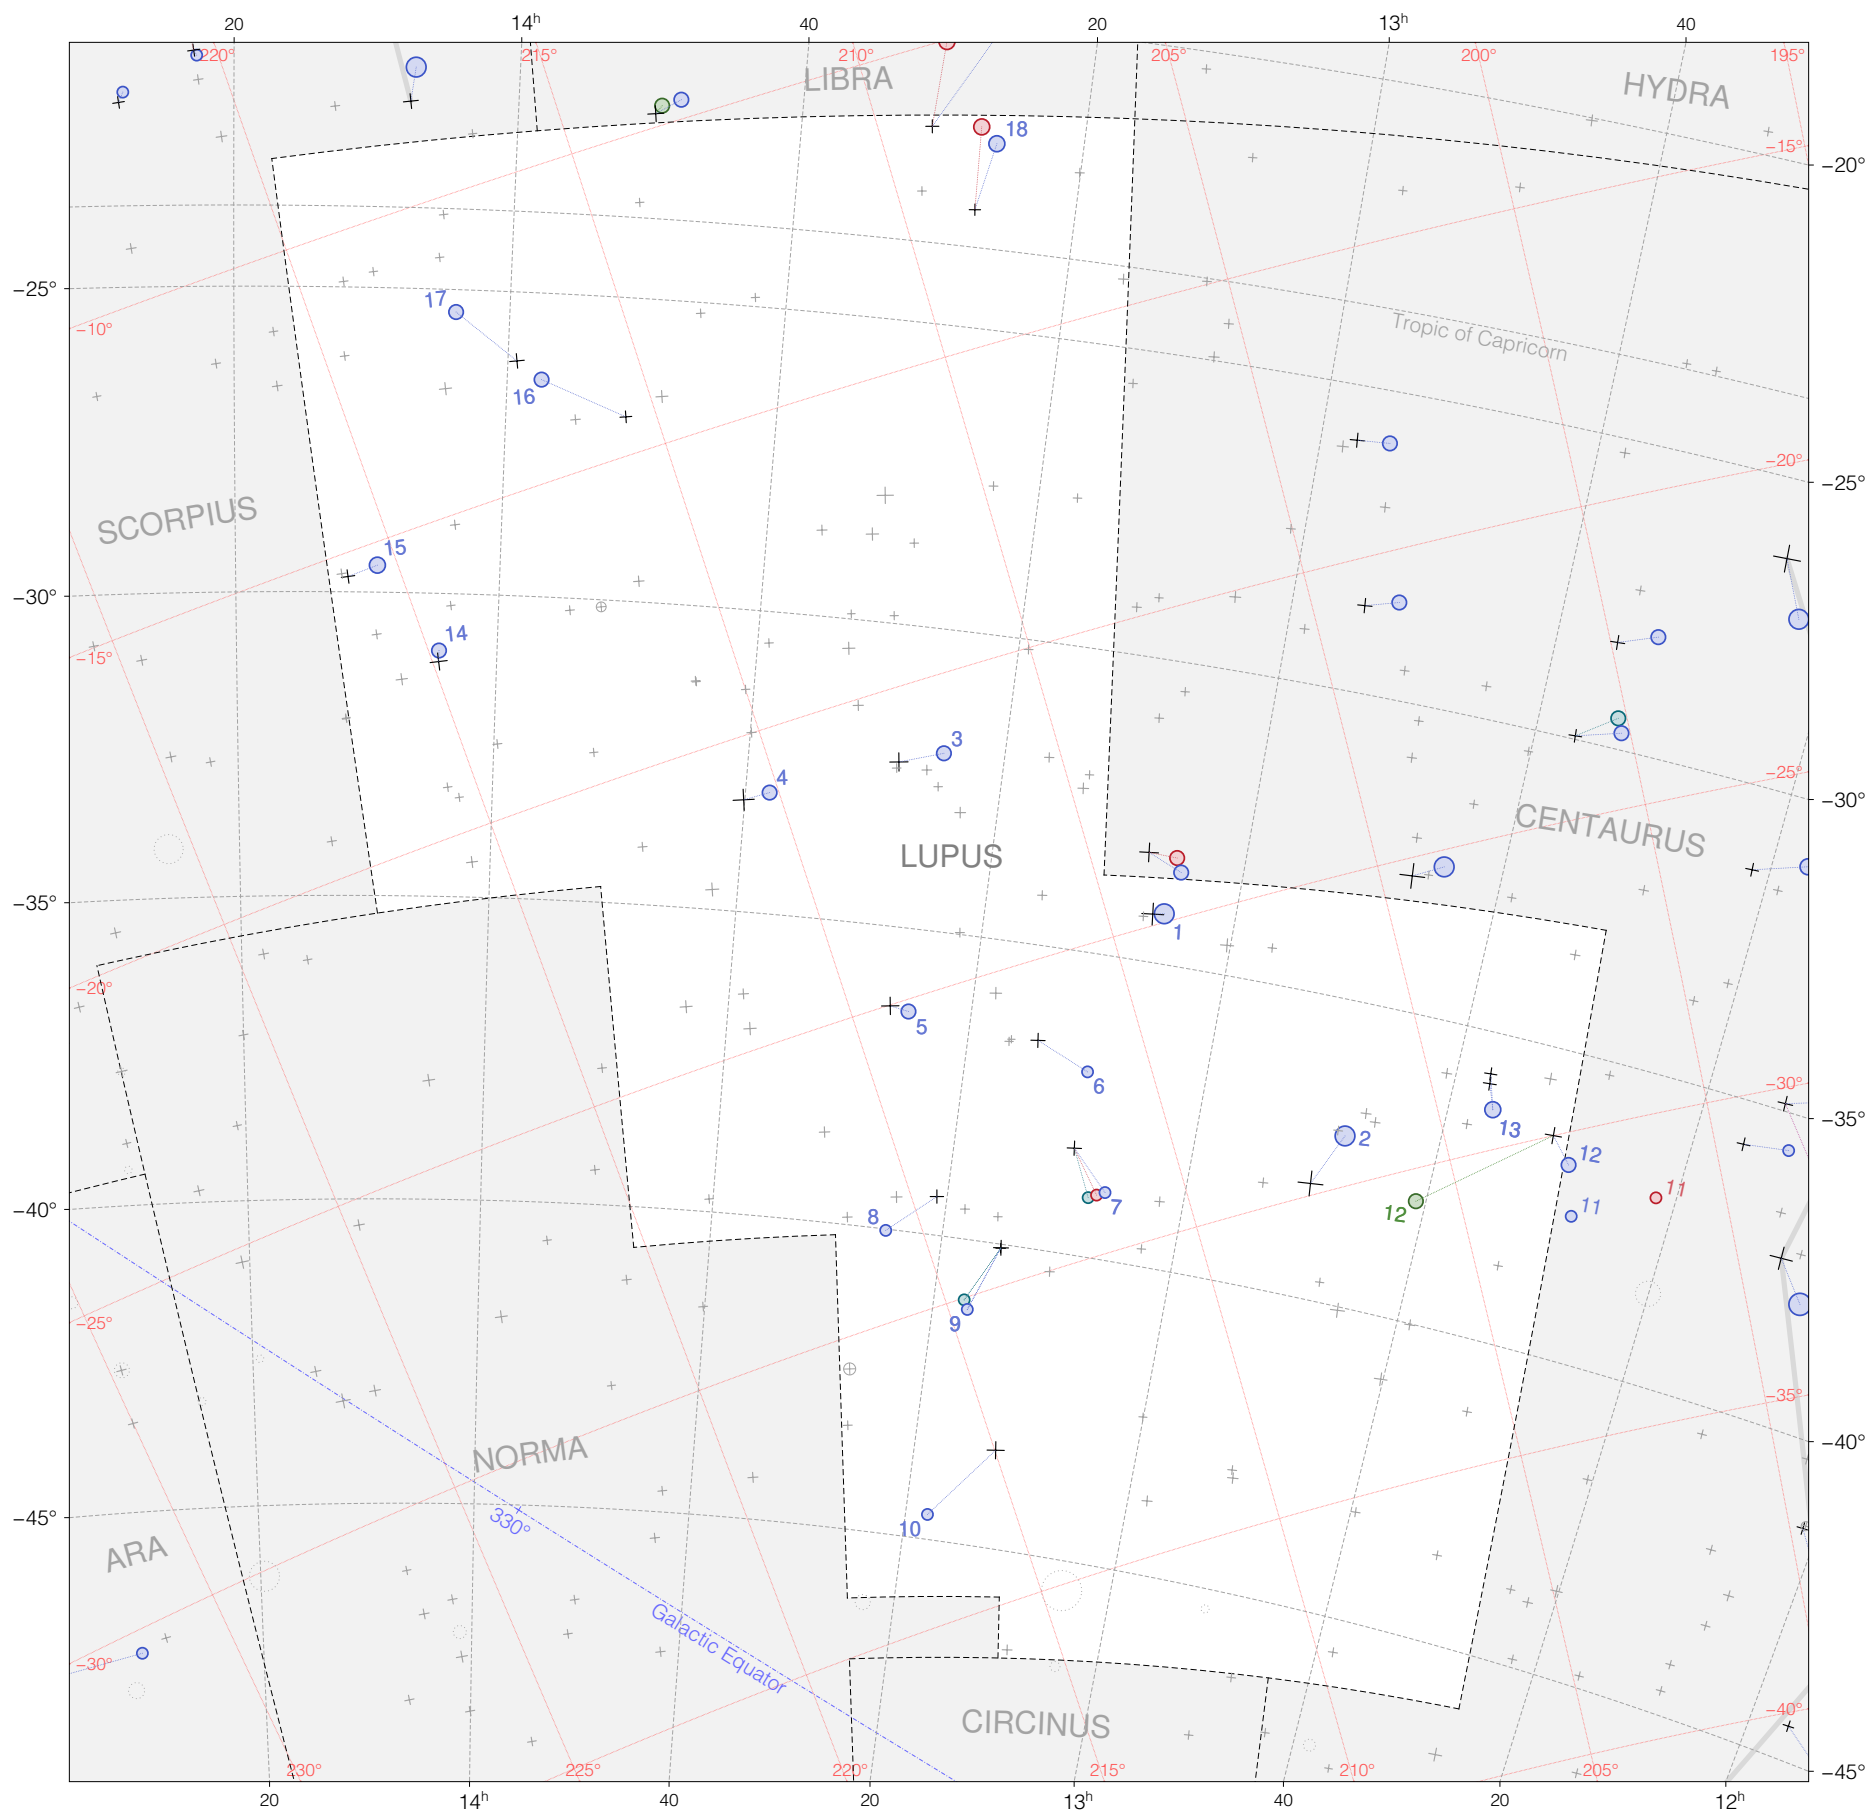

# Ptolemy stars in Lupus

Magnitudes: 1 2 3 4 5 6 7

Versions: T P B M Z

Scale at center: 0° 2° 4°