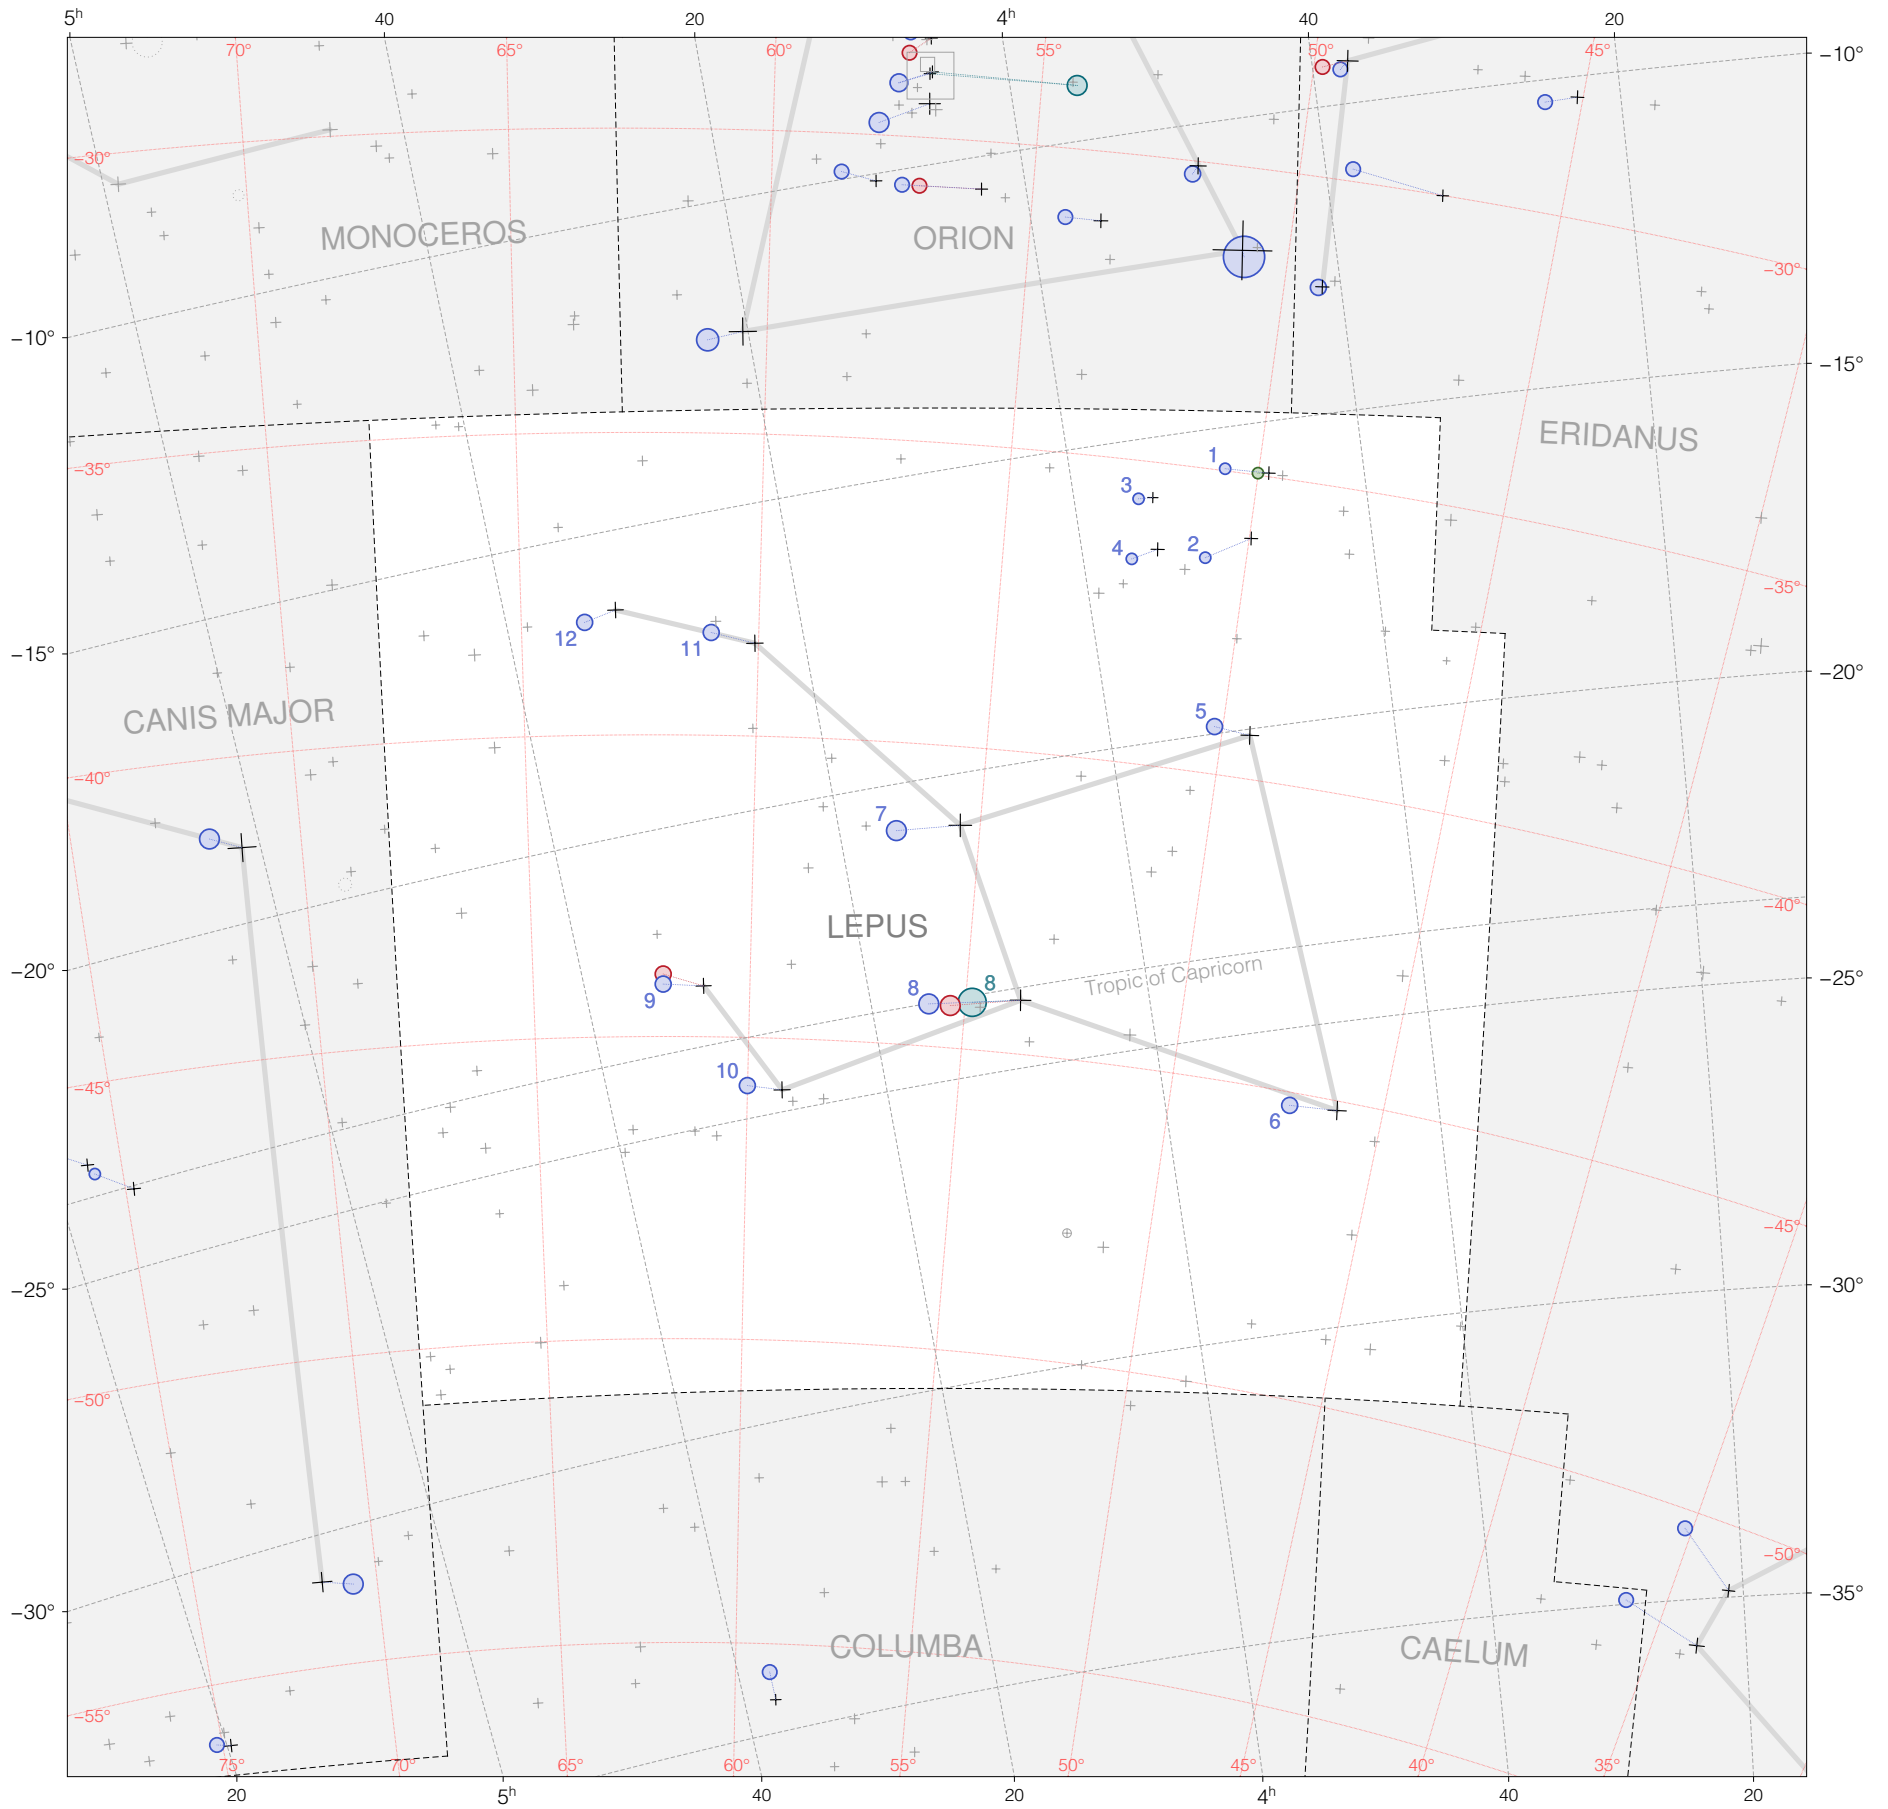

Ptolemy stars in Lepus

Magnitudes: 1 2 3 4 5 6 7

Versions: T P B M Z

Scale at center: 0° 2° 4°