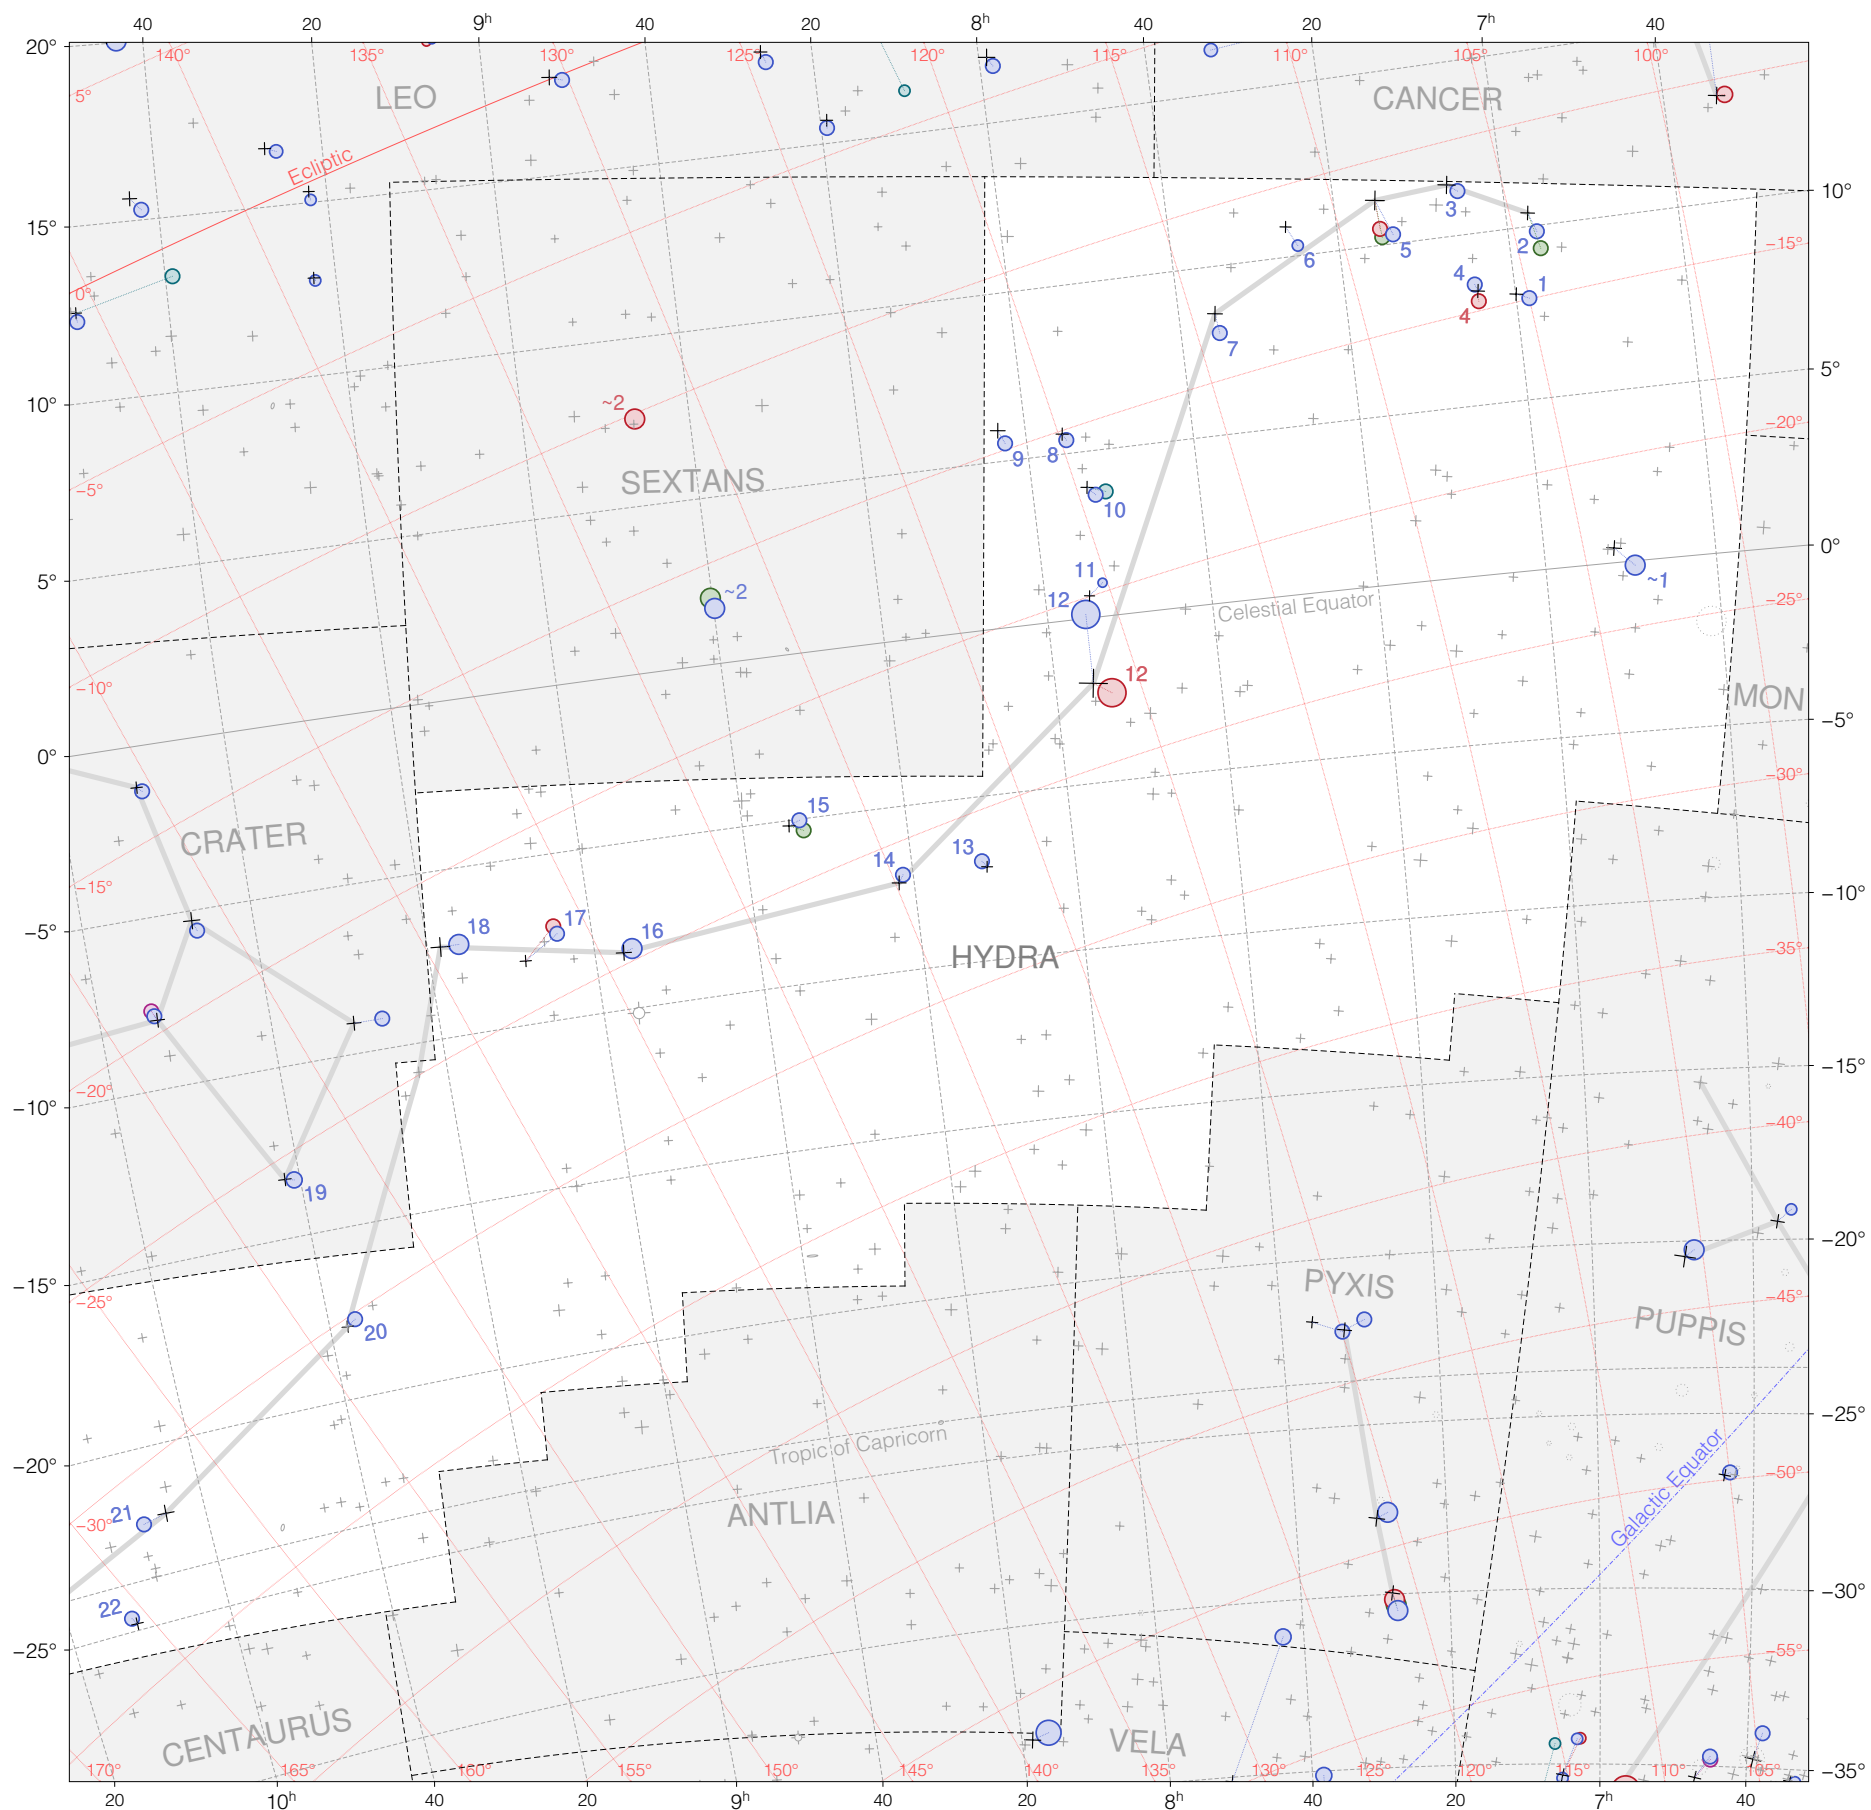

Ptolemy stars in Hydra (west)

Magnitudes: 1 2 3 4 5 6 7

Versions: T P B M Z

Scale at center: 0° 2° 4°