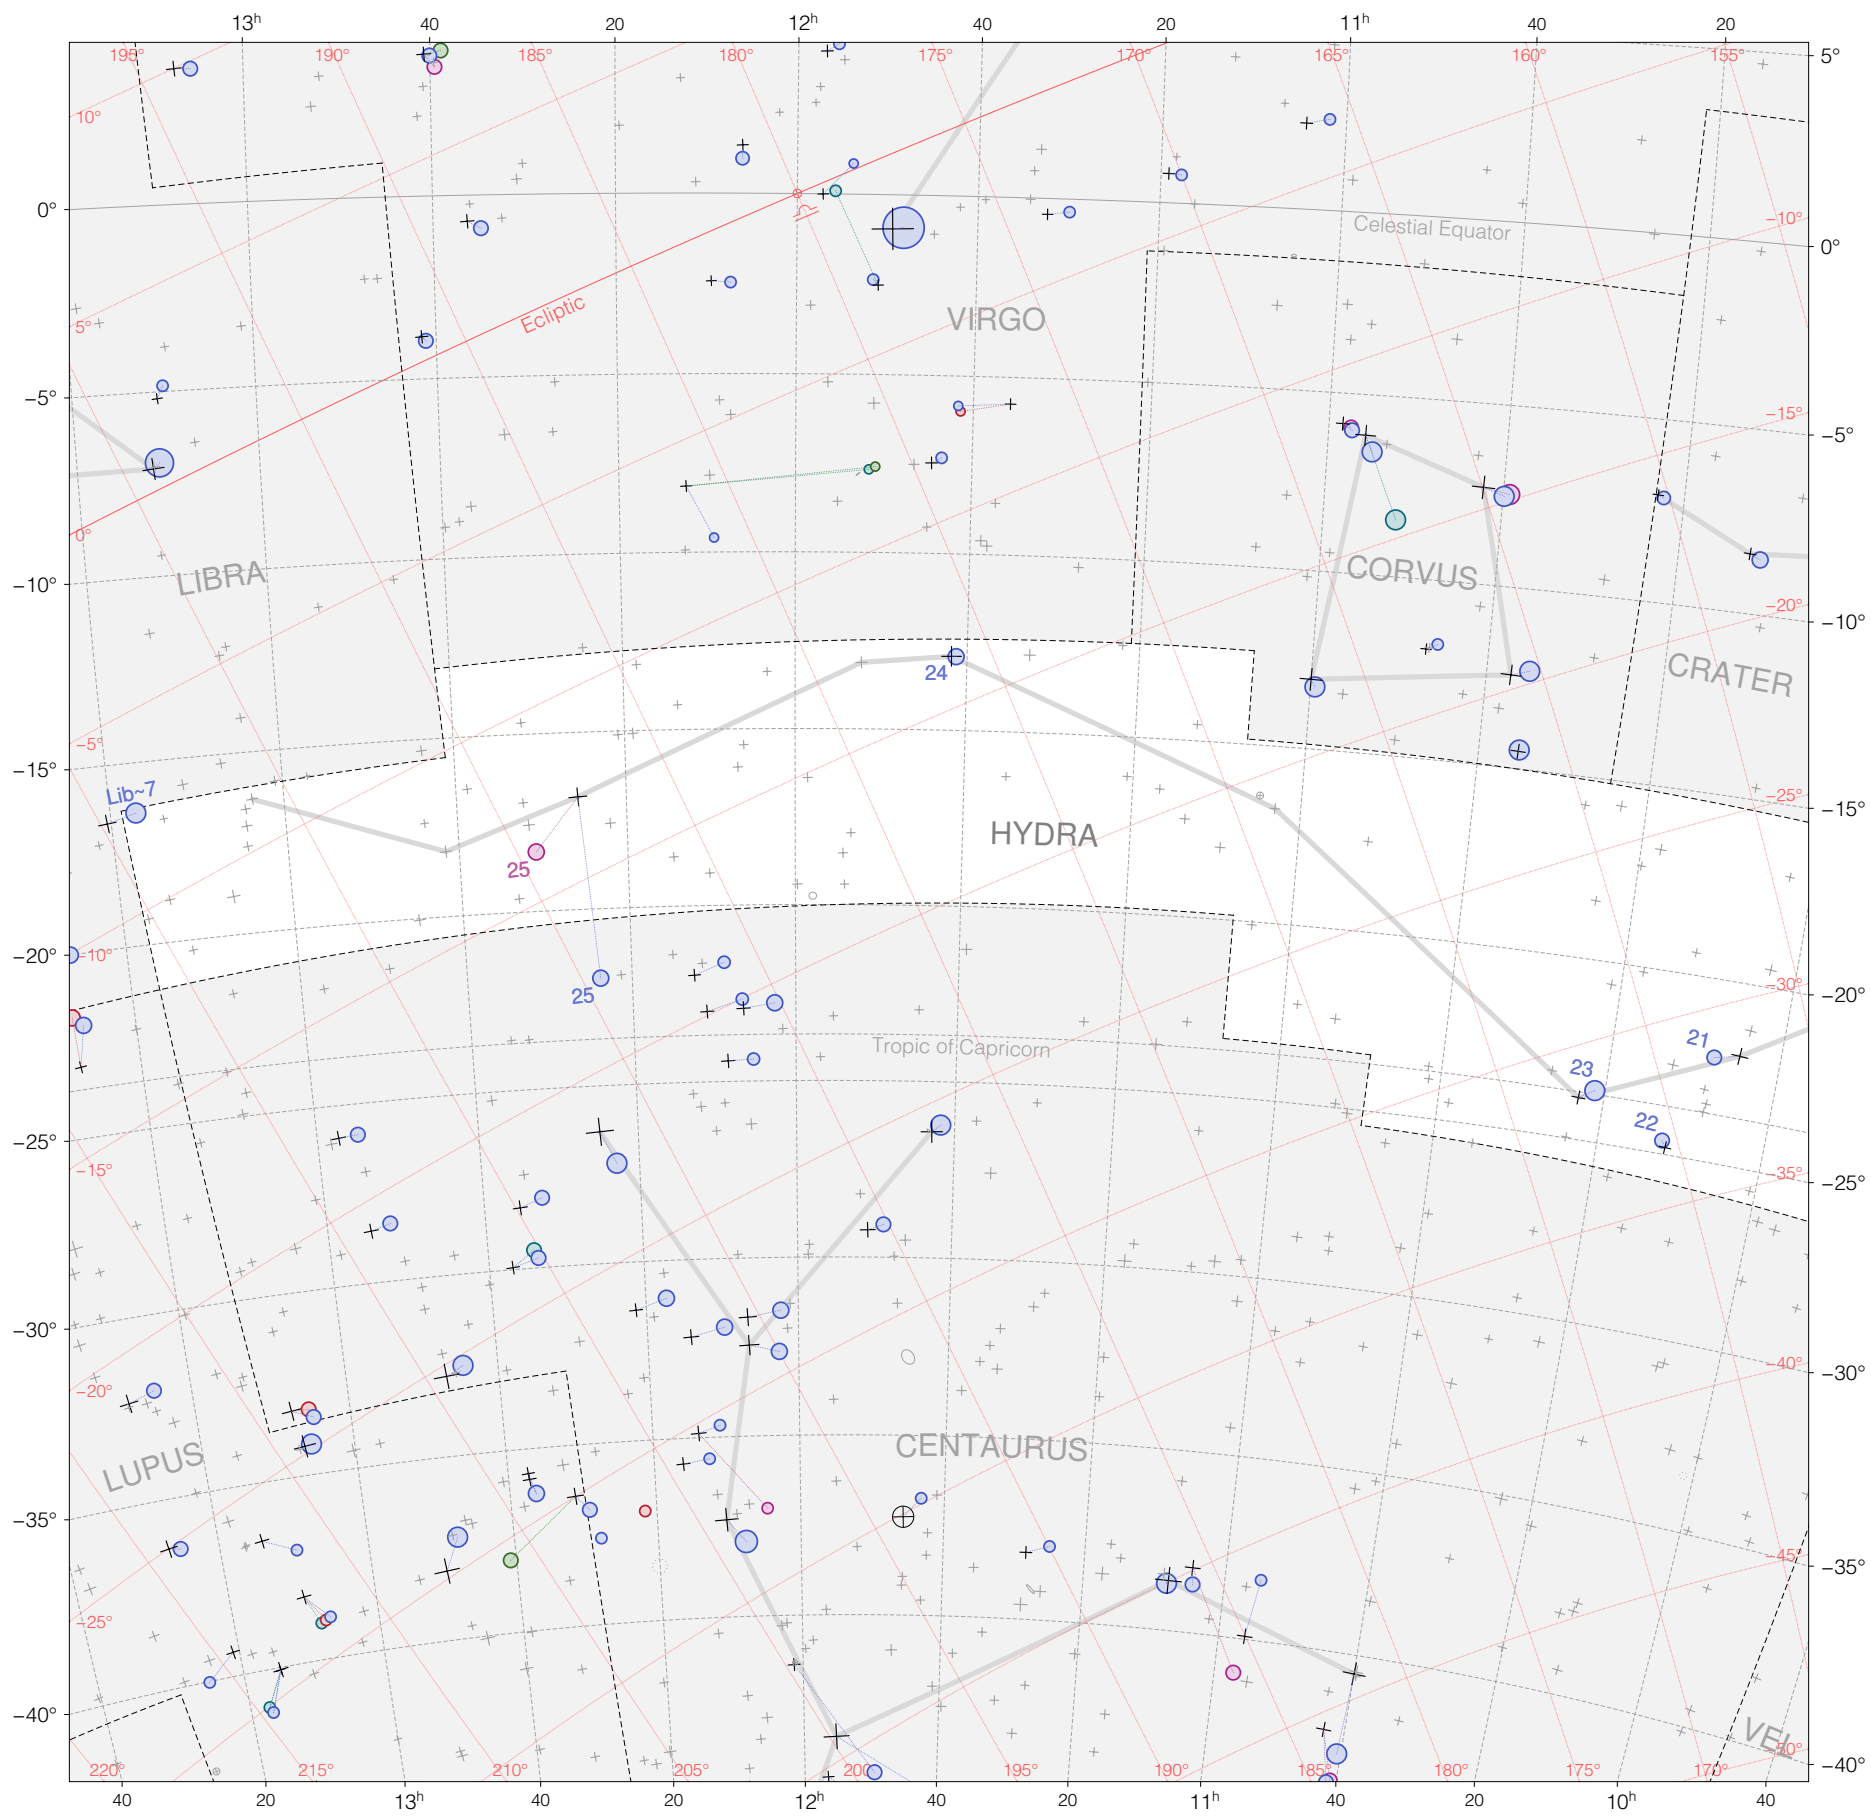

Ptolemy stars in Hydra (east)

Magnitudes: 1 2 3 4 5 6 7

Versions: T P B M Z

Scale at center: 0° 2° 4°