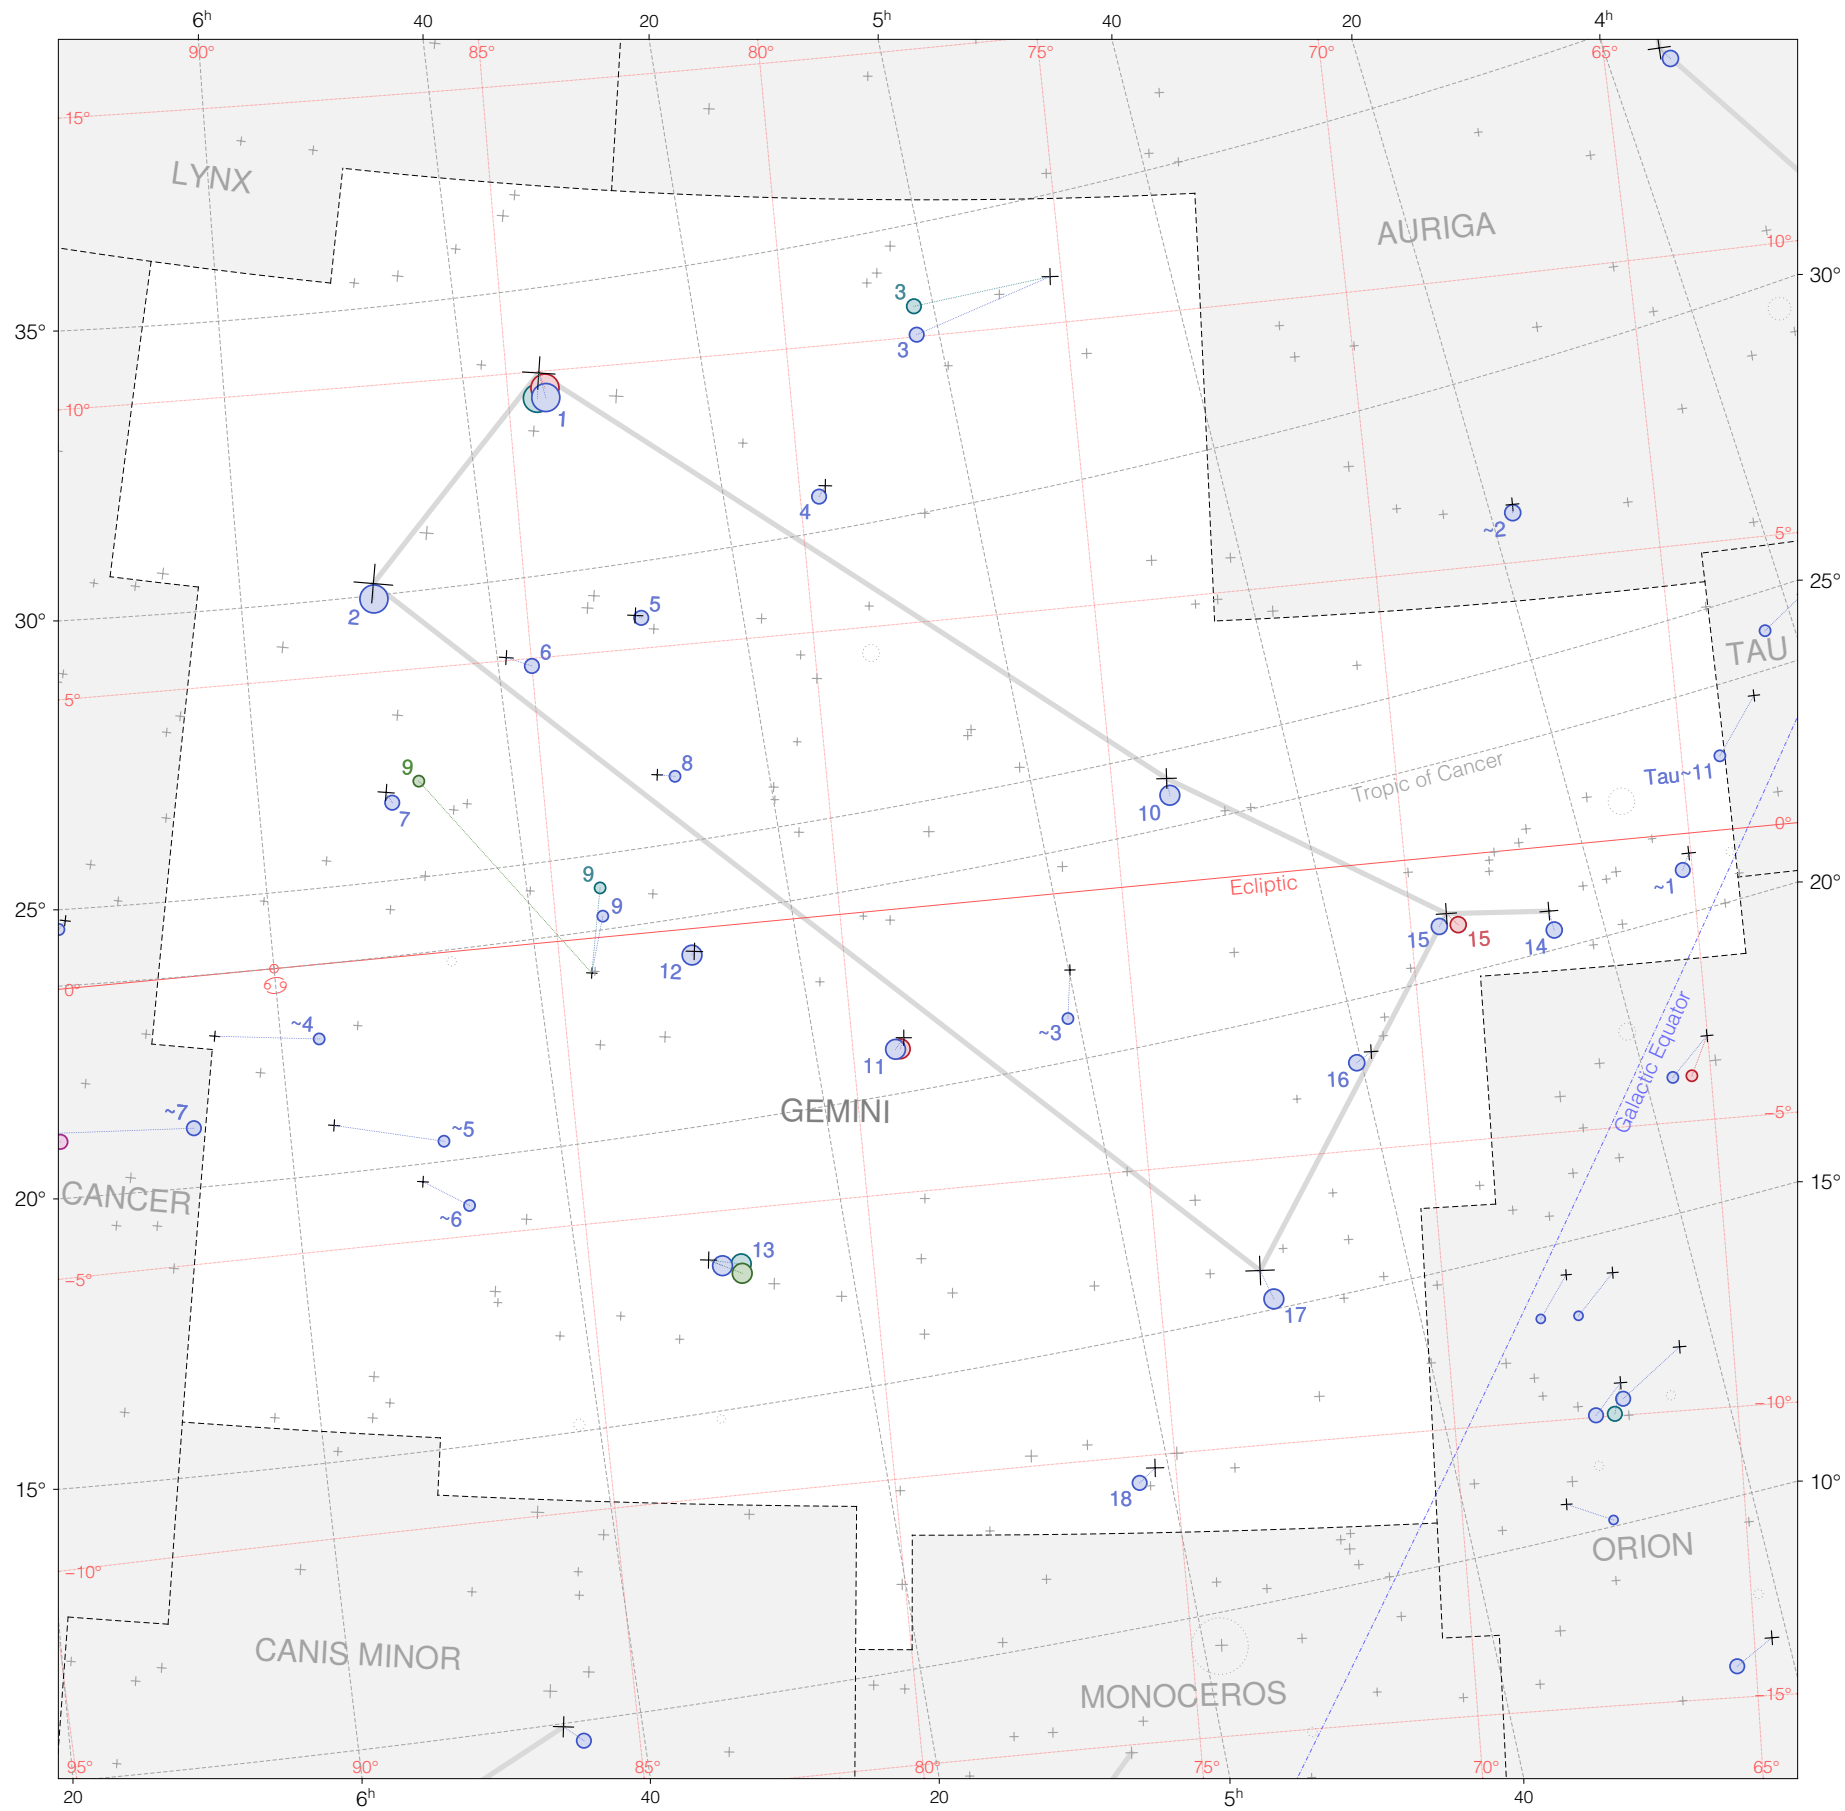

# Ptolemy stars in Gemini

Magnitudes: 1 2 3 4 5 6 7

Versions: T P B M Z

Scale at center: 0° 2° 4°