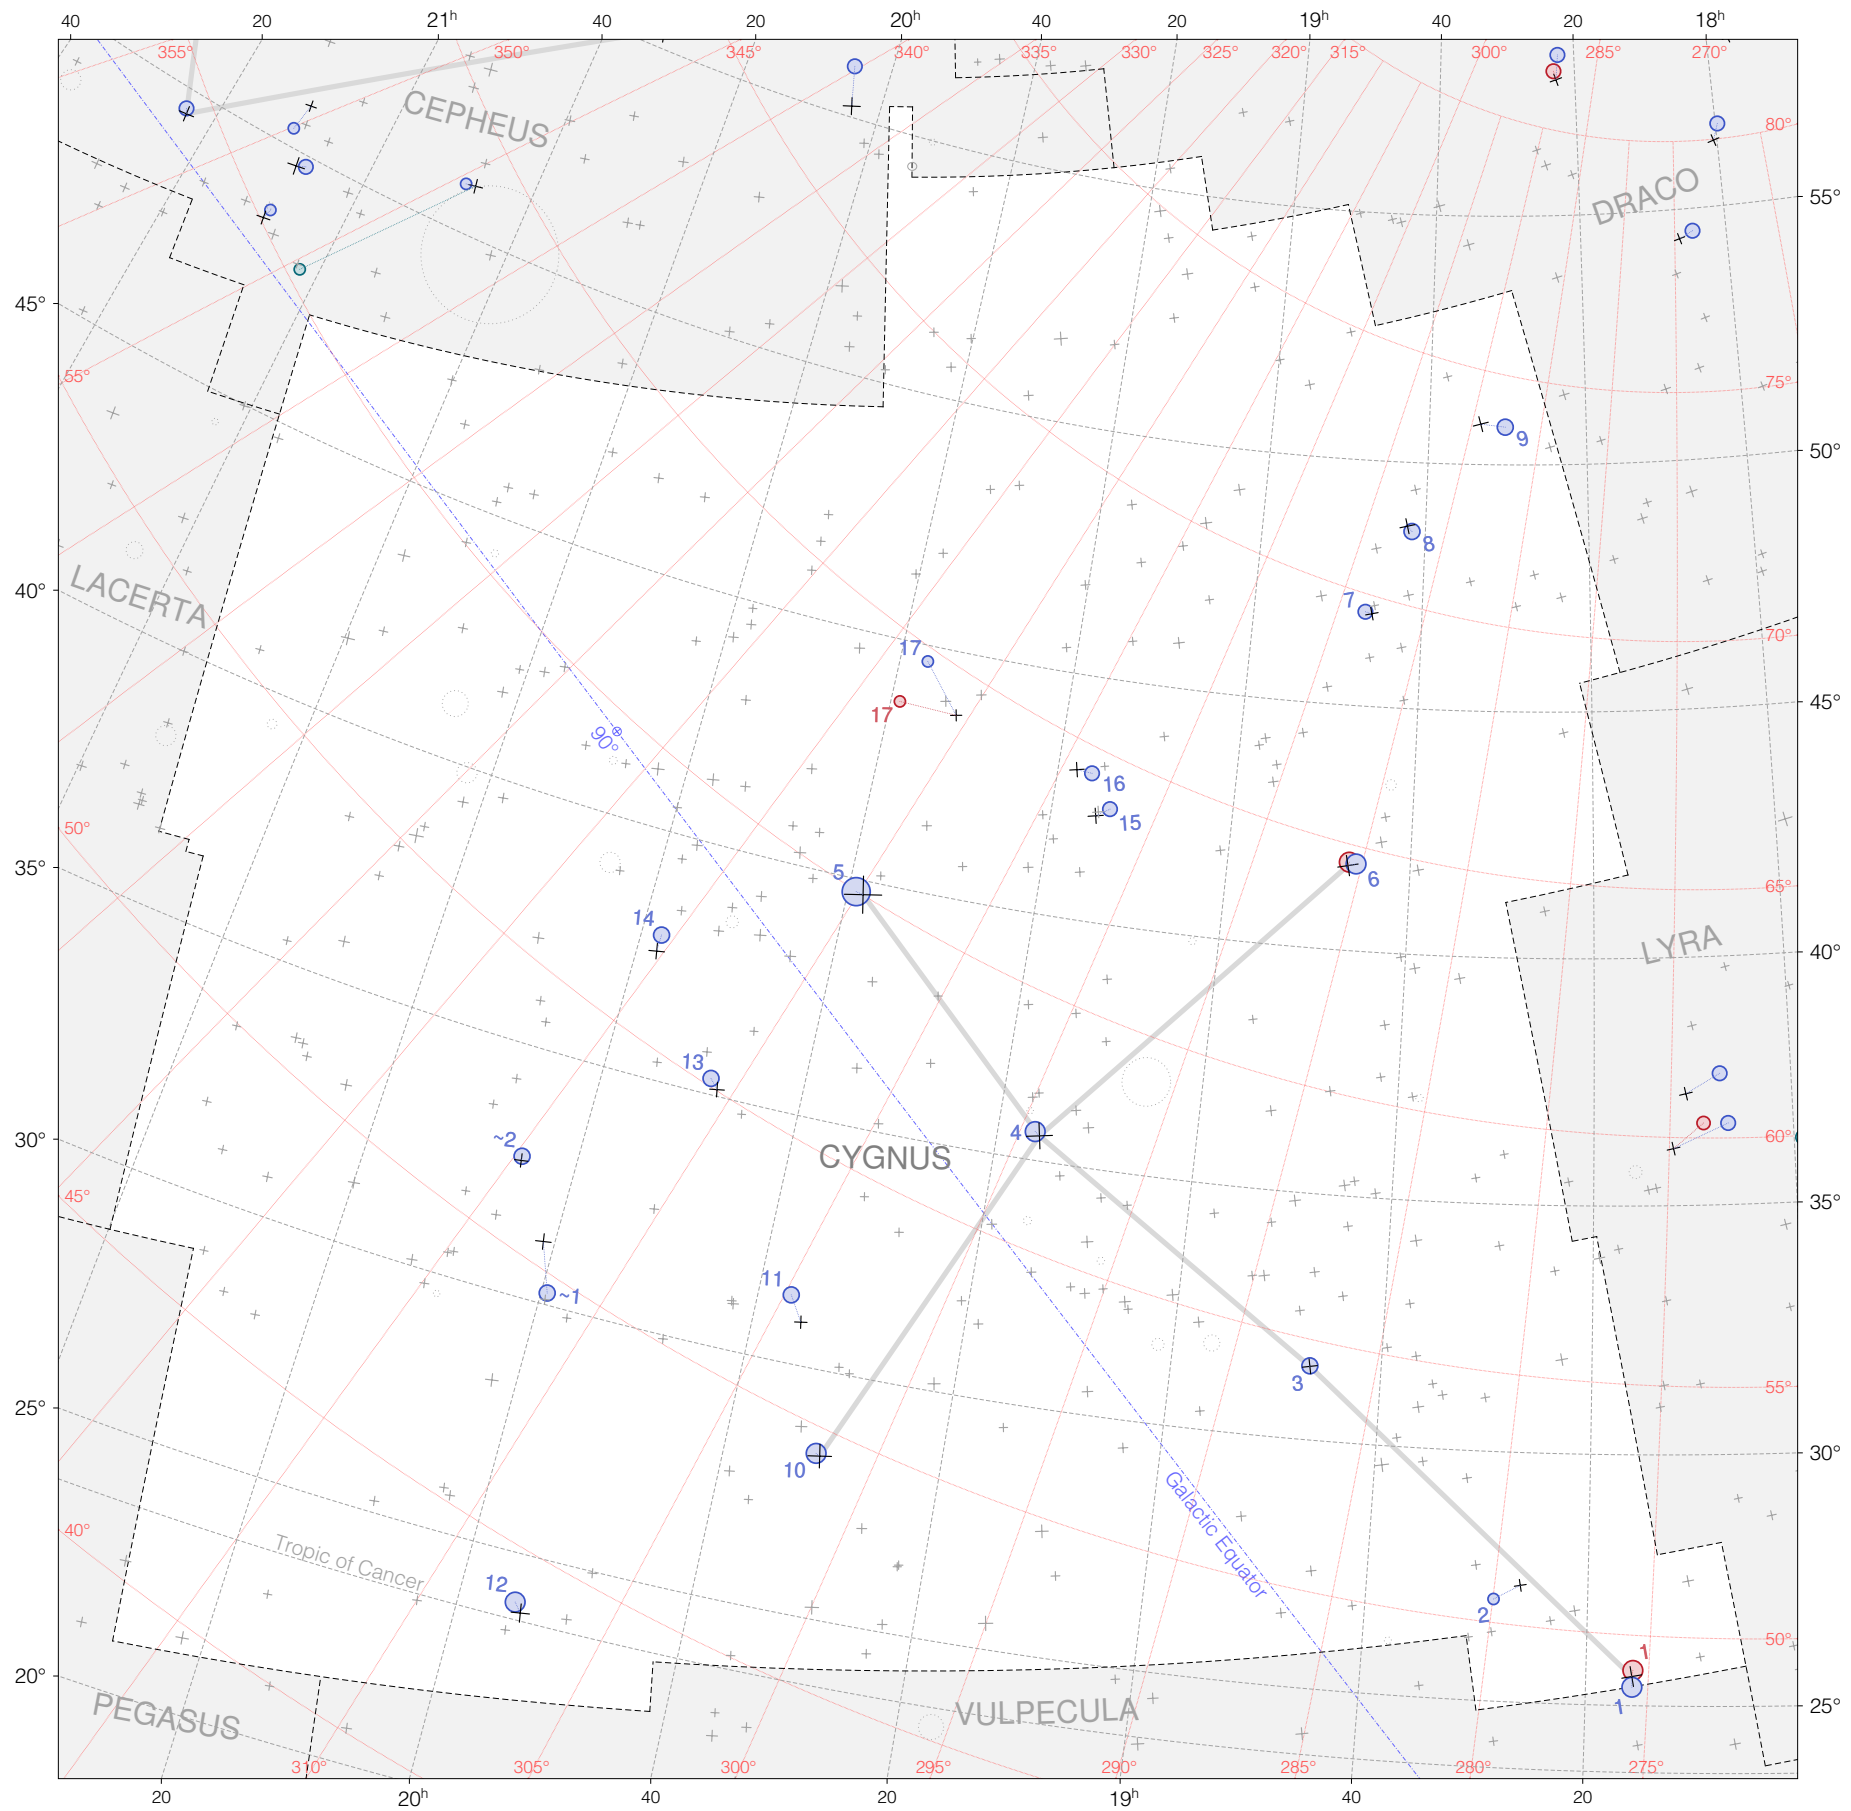

Ptolemy stars in Cygnus

Magnitudes:  1 2 3 4 5 6 7

Versions:  T P B M Z

Scale at center:  0° 2° 4°