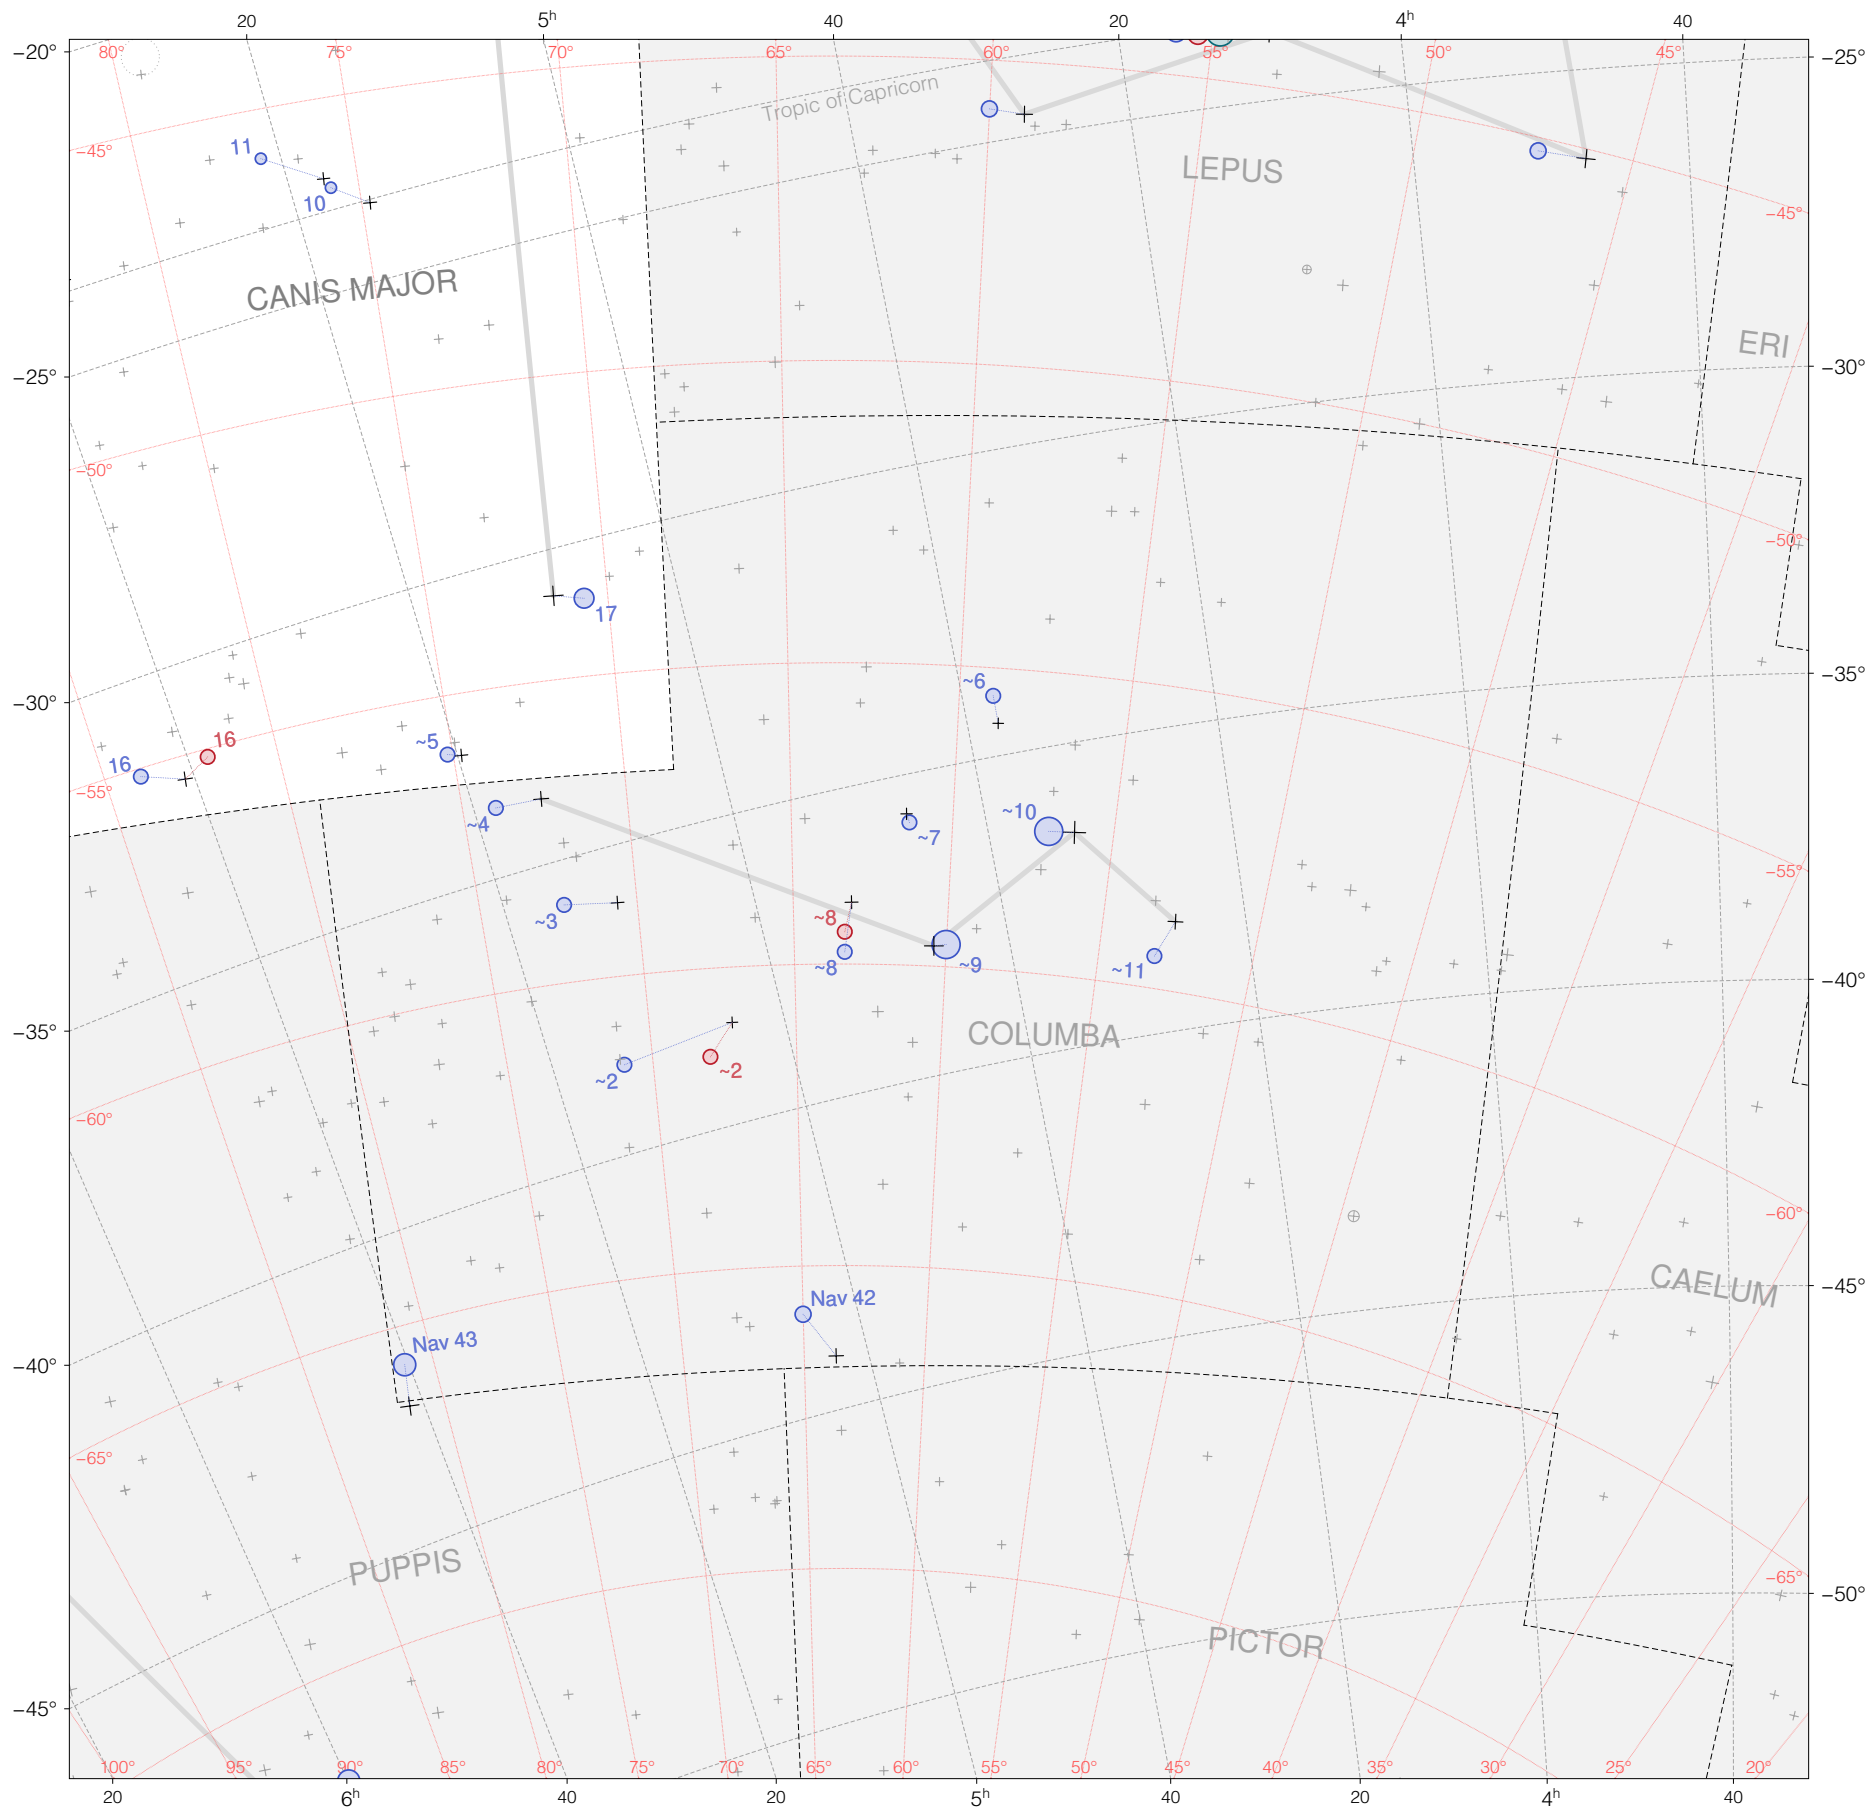

# Ptolemy stars in Canis Major (overflow)

Magnitudes: 1 2 3 4 5 6 7

Versions: T P B M Z

Scale at center: 0° 2° 4°