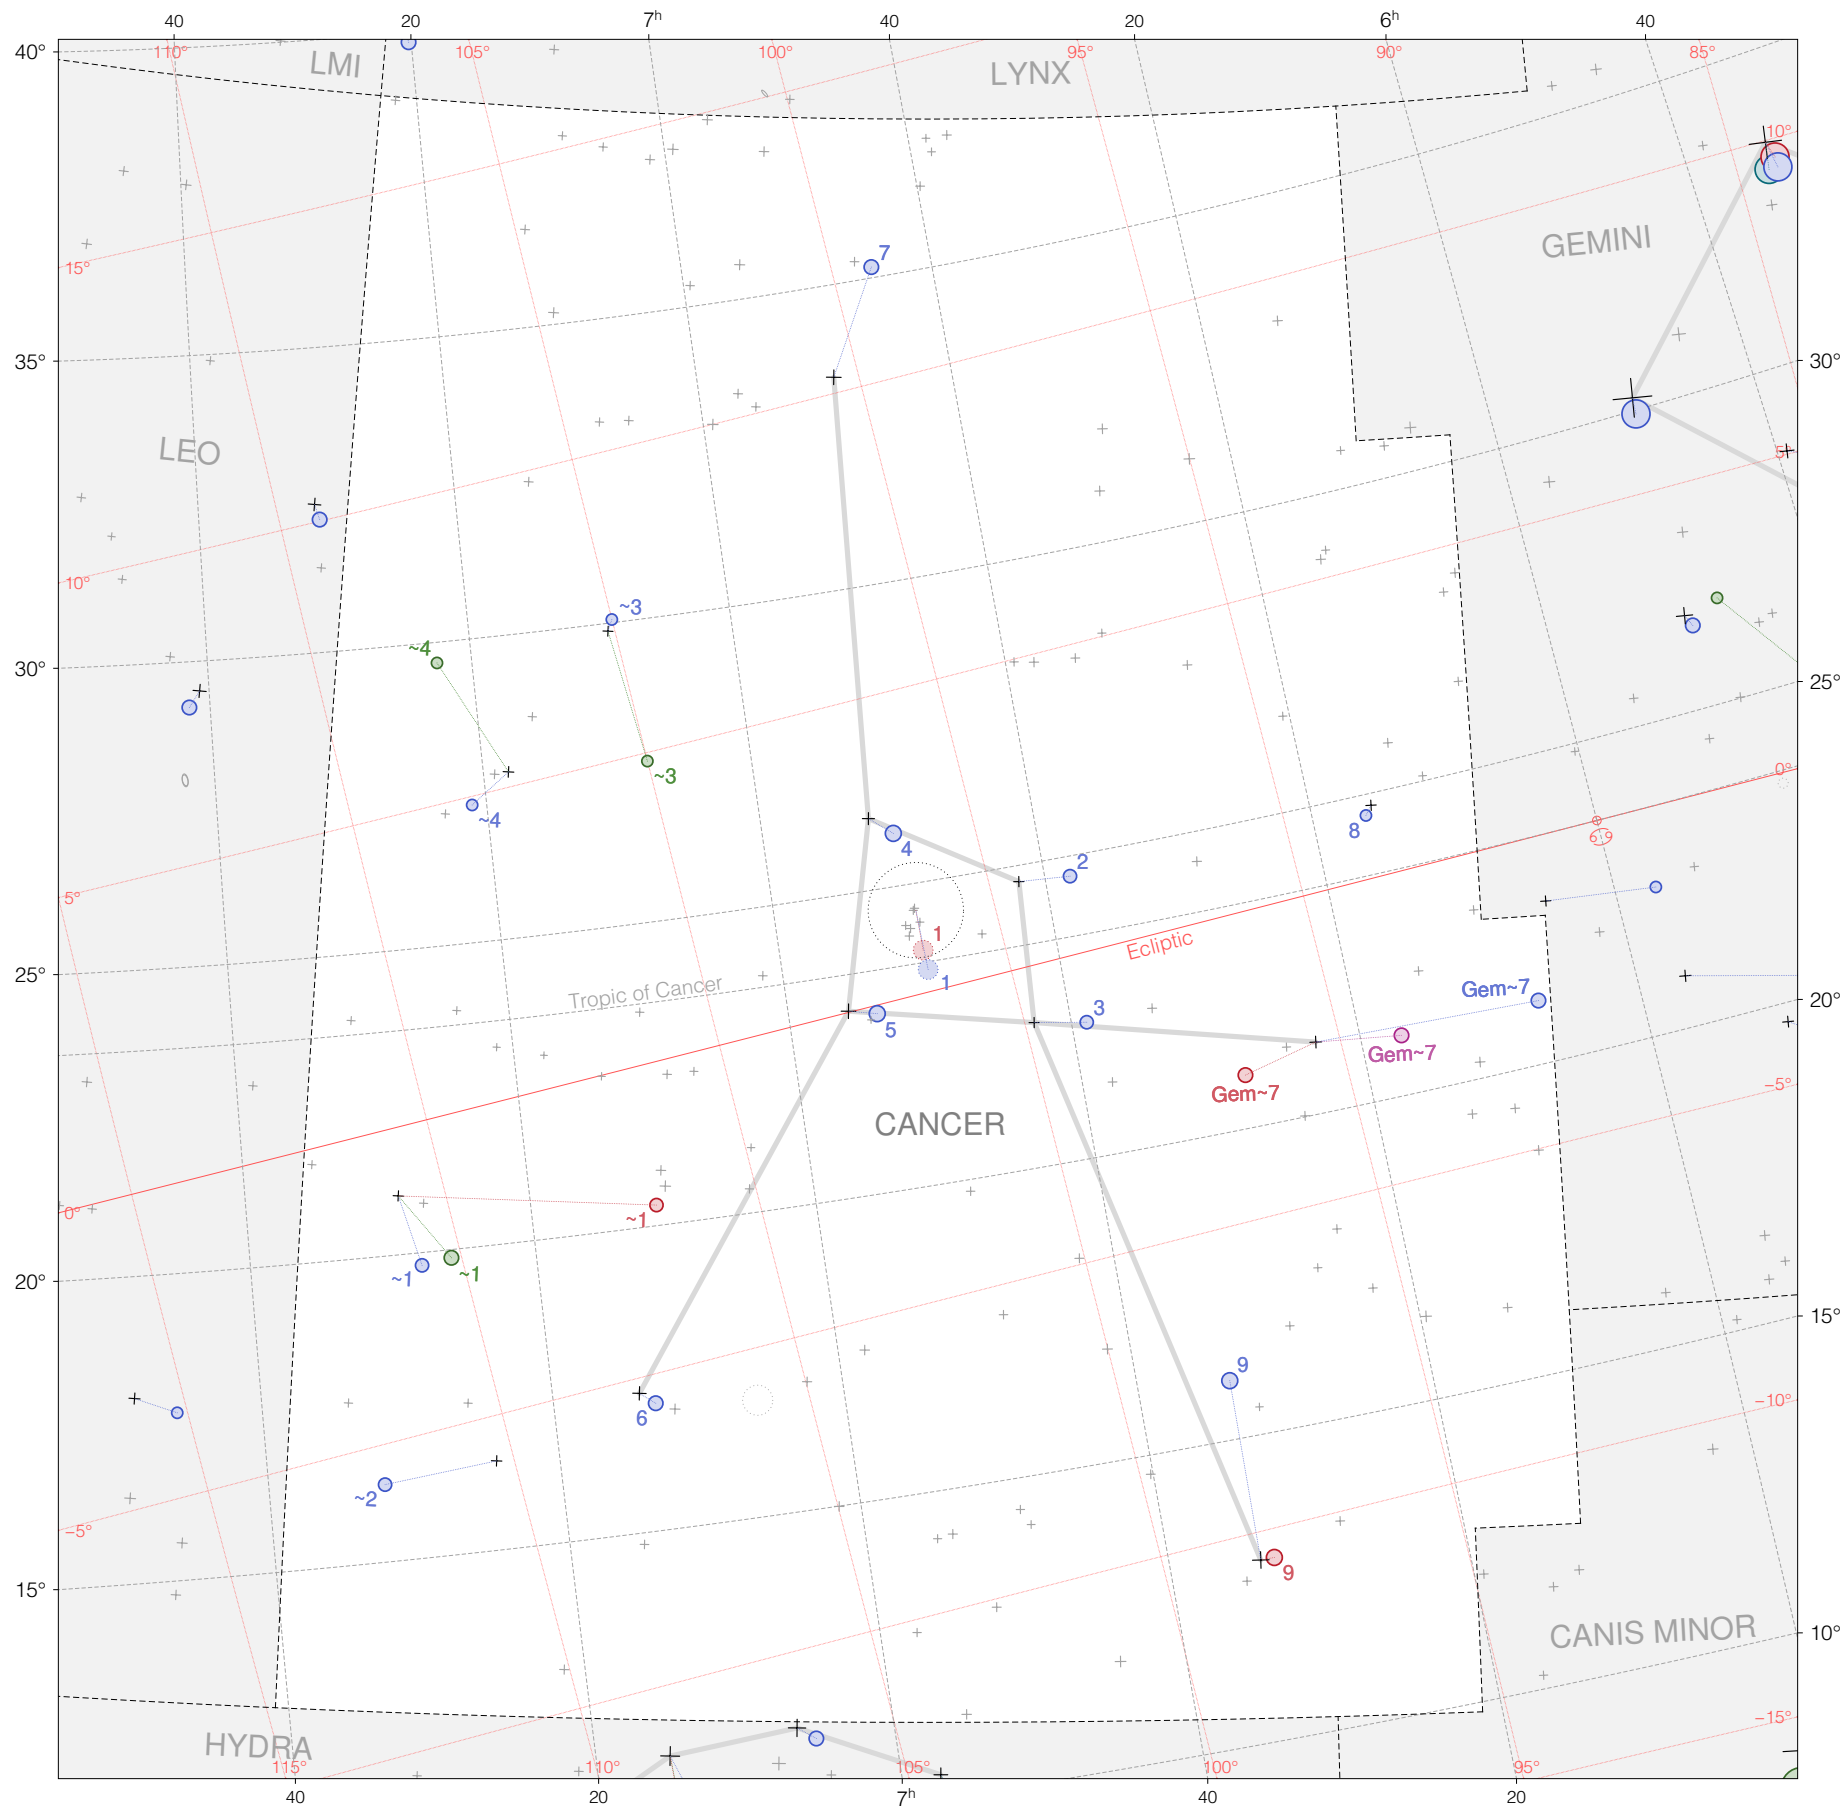

Ptolemy stars in Cancer

Magnitudes: 1 2 3 4 5 6 7

Versions: T P B M Z

Scale at center: 0° 2° 4°