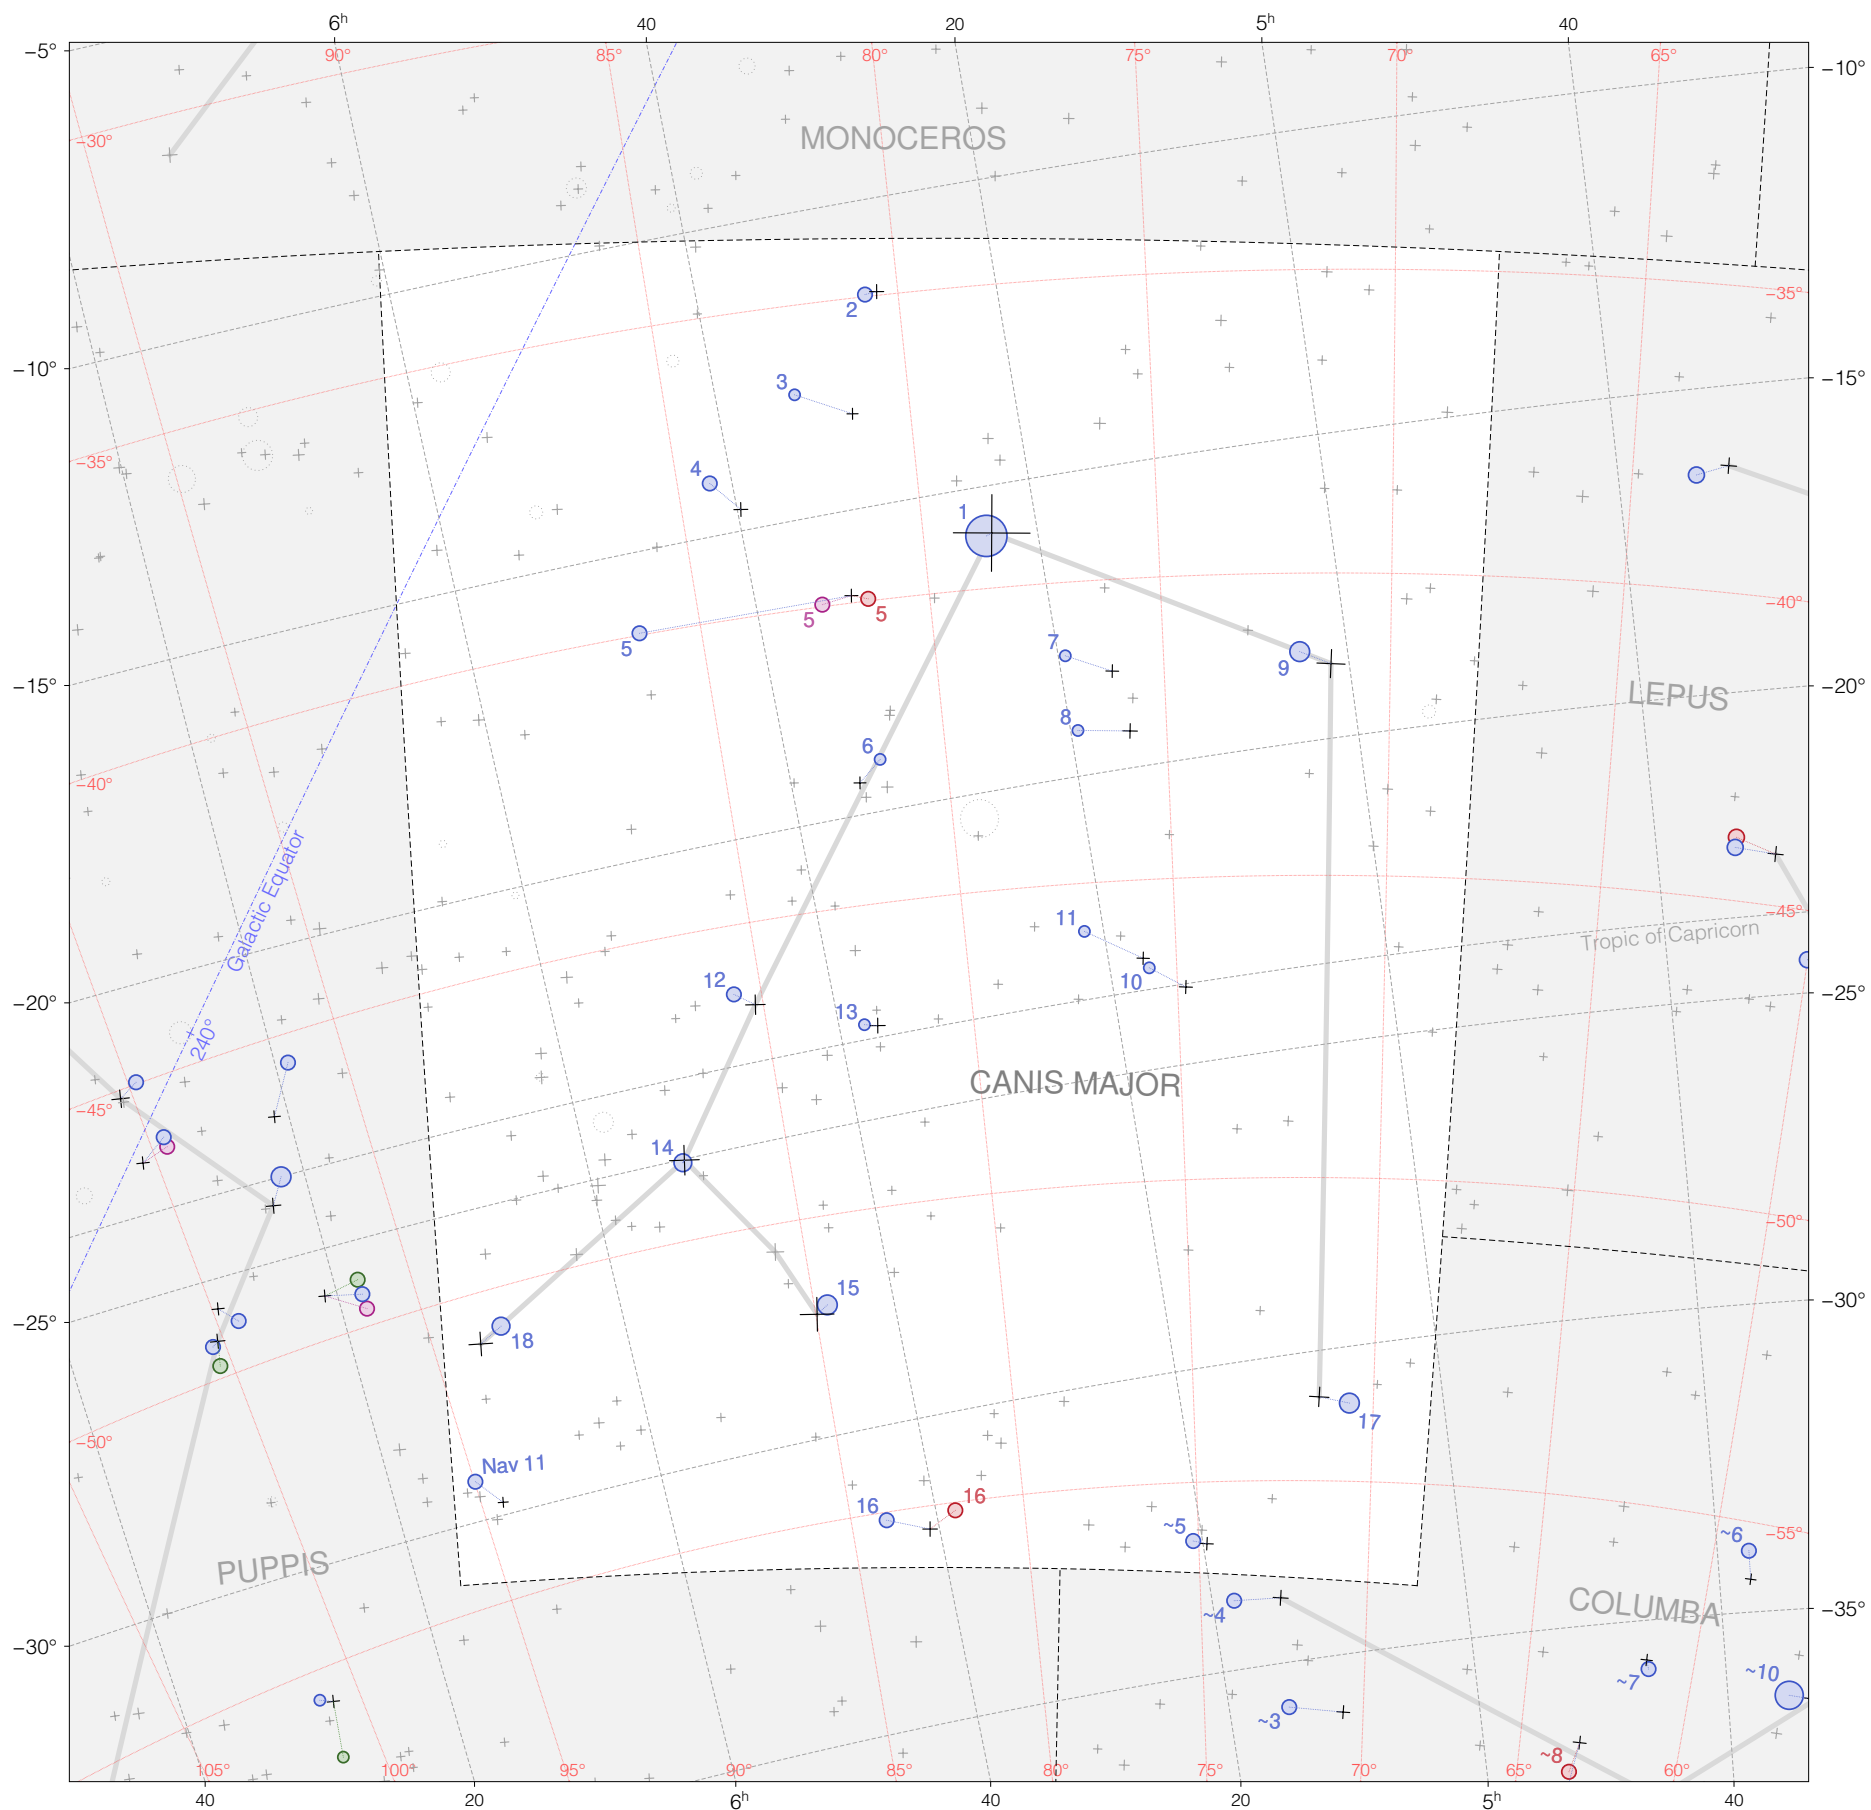

Ptolemy stars in Canis Major

Magnitudes:  1 2 3 4 5 6 7

Versions:  T P B M Z

Scale at center:  0° 2° 4°