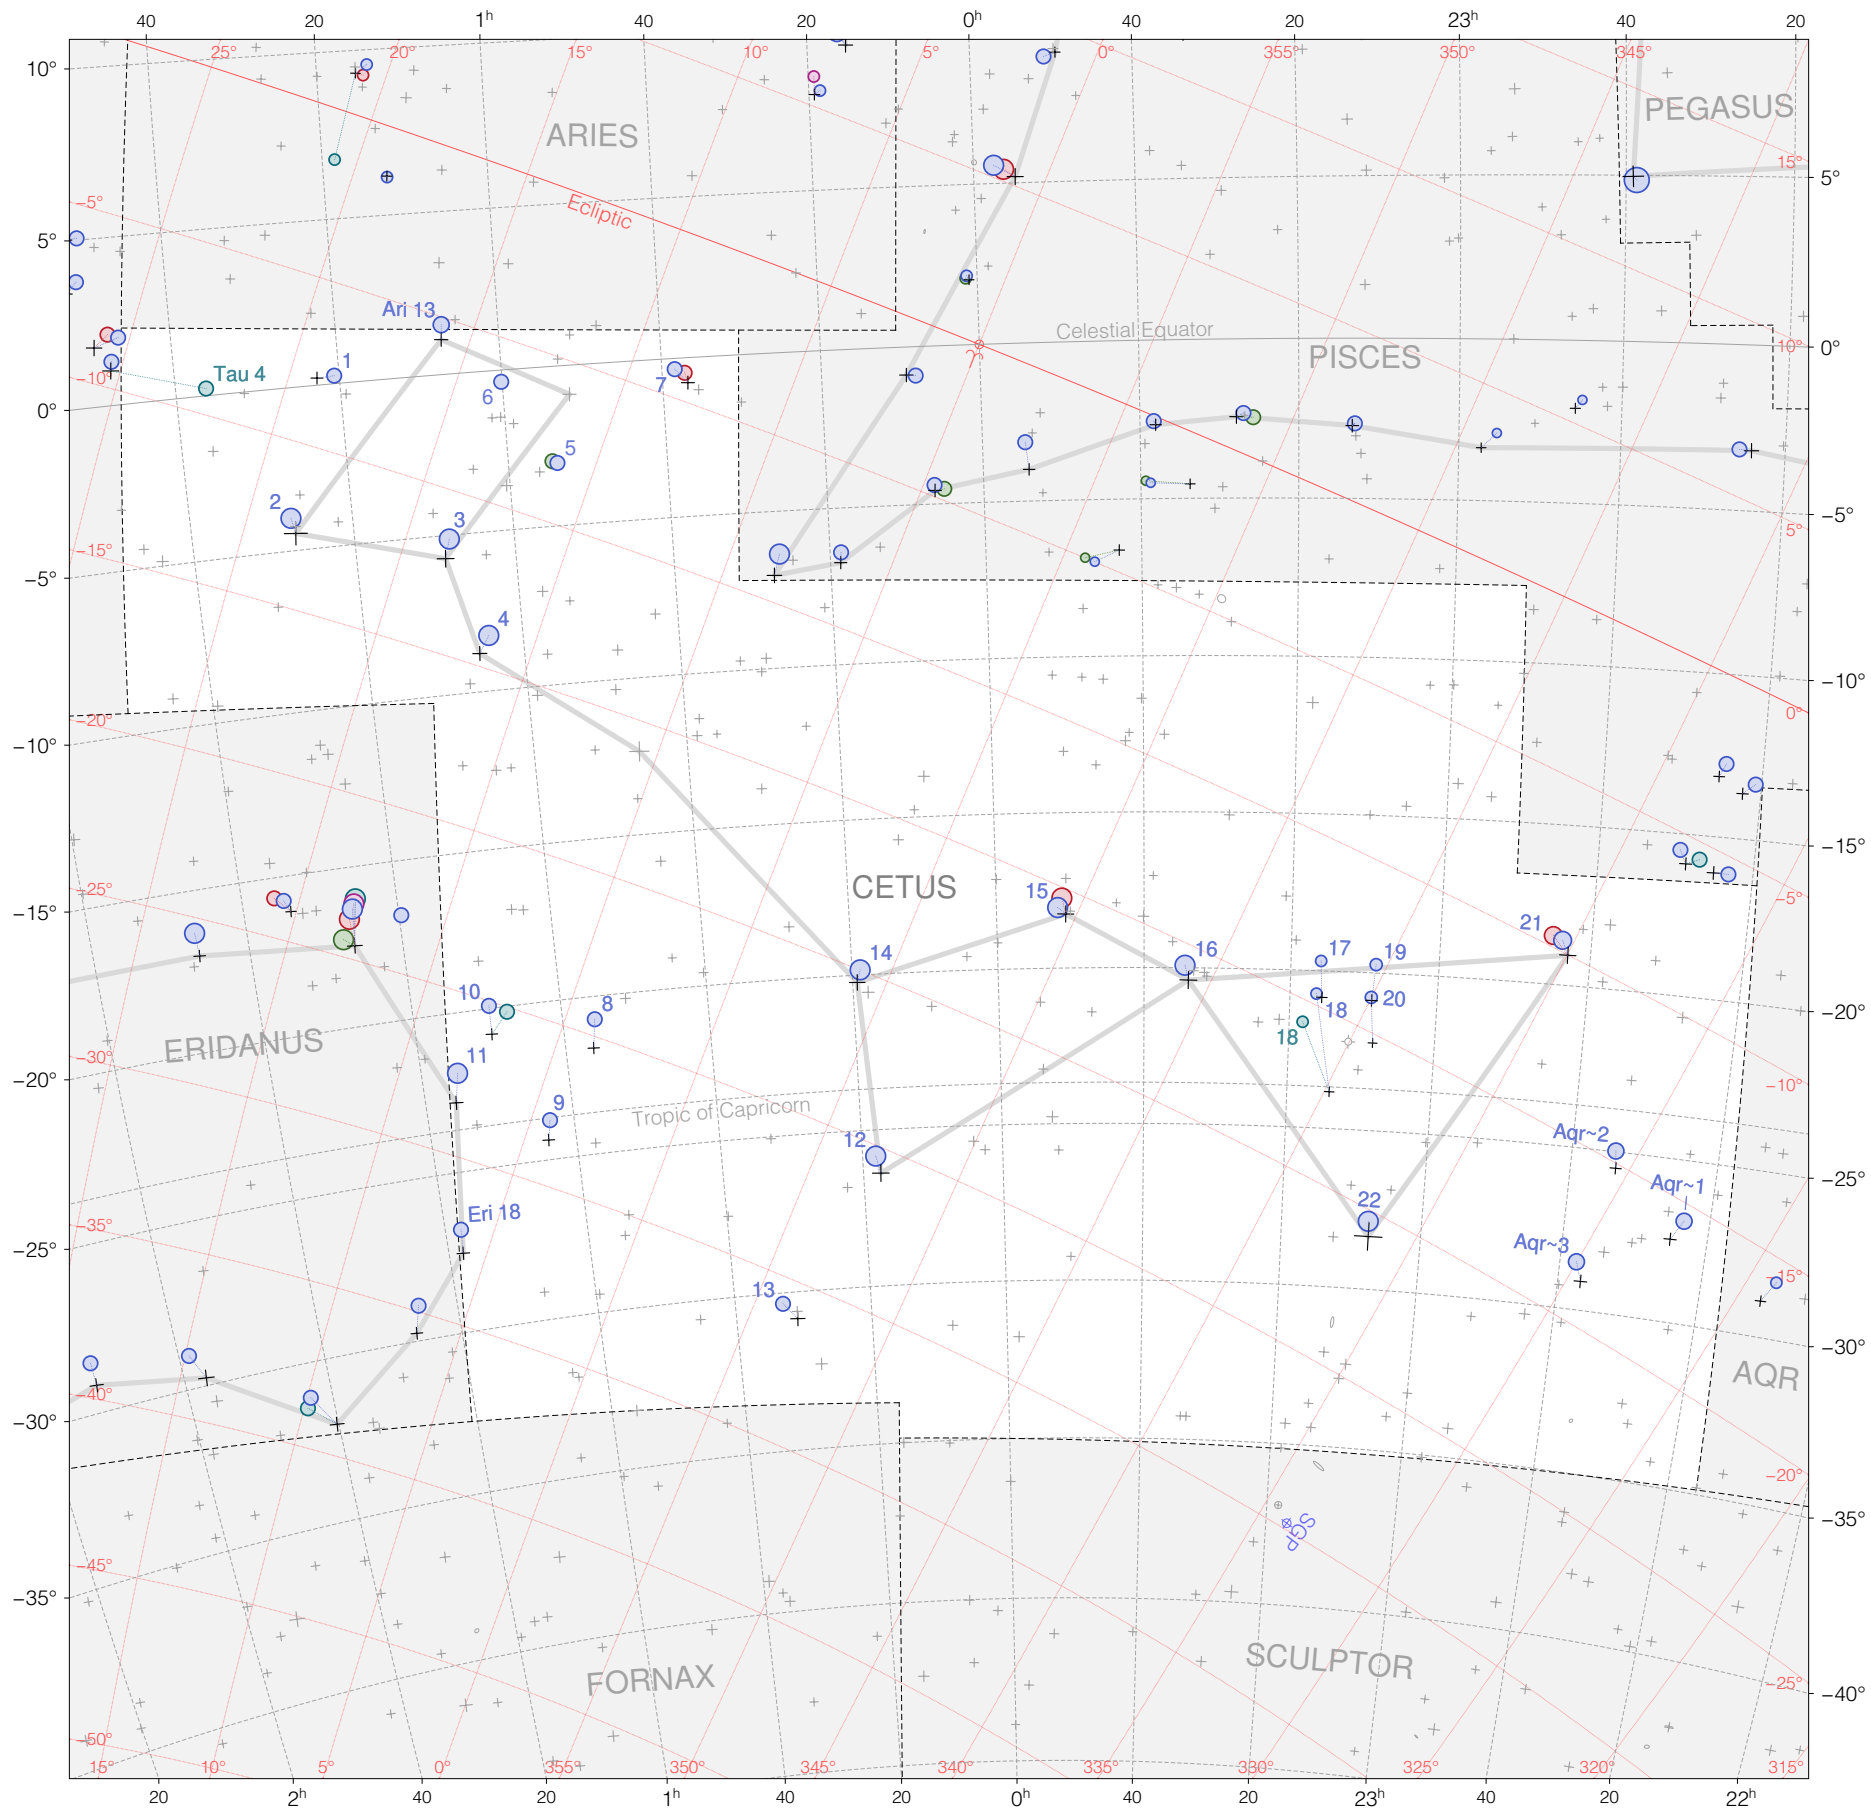

# Ptolemy stars in Cetus

Magnitudes: 1 2 3 4 5 6 7

Versions: T P B M Z

Scale at center: 0° 2° 4°