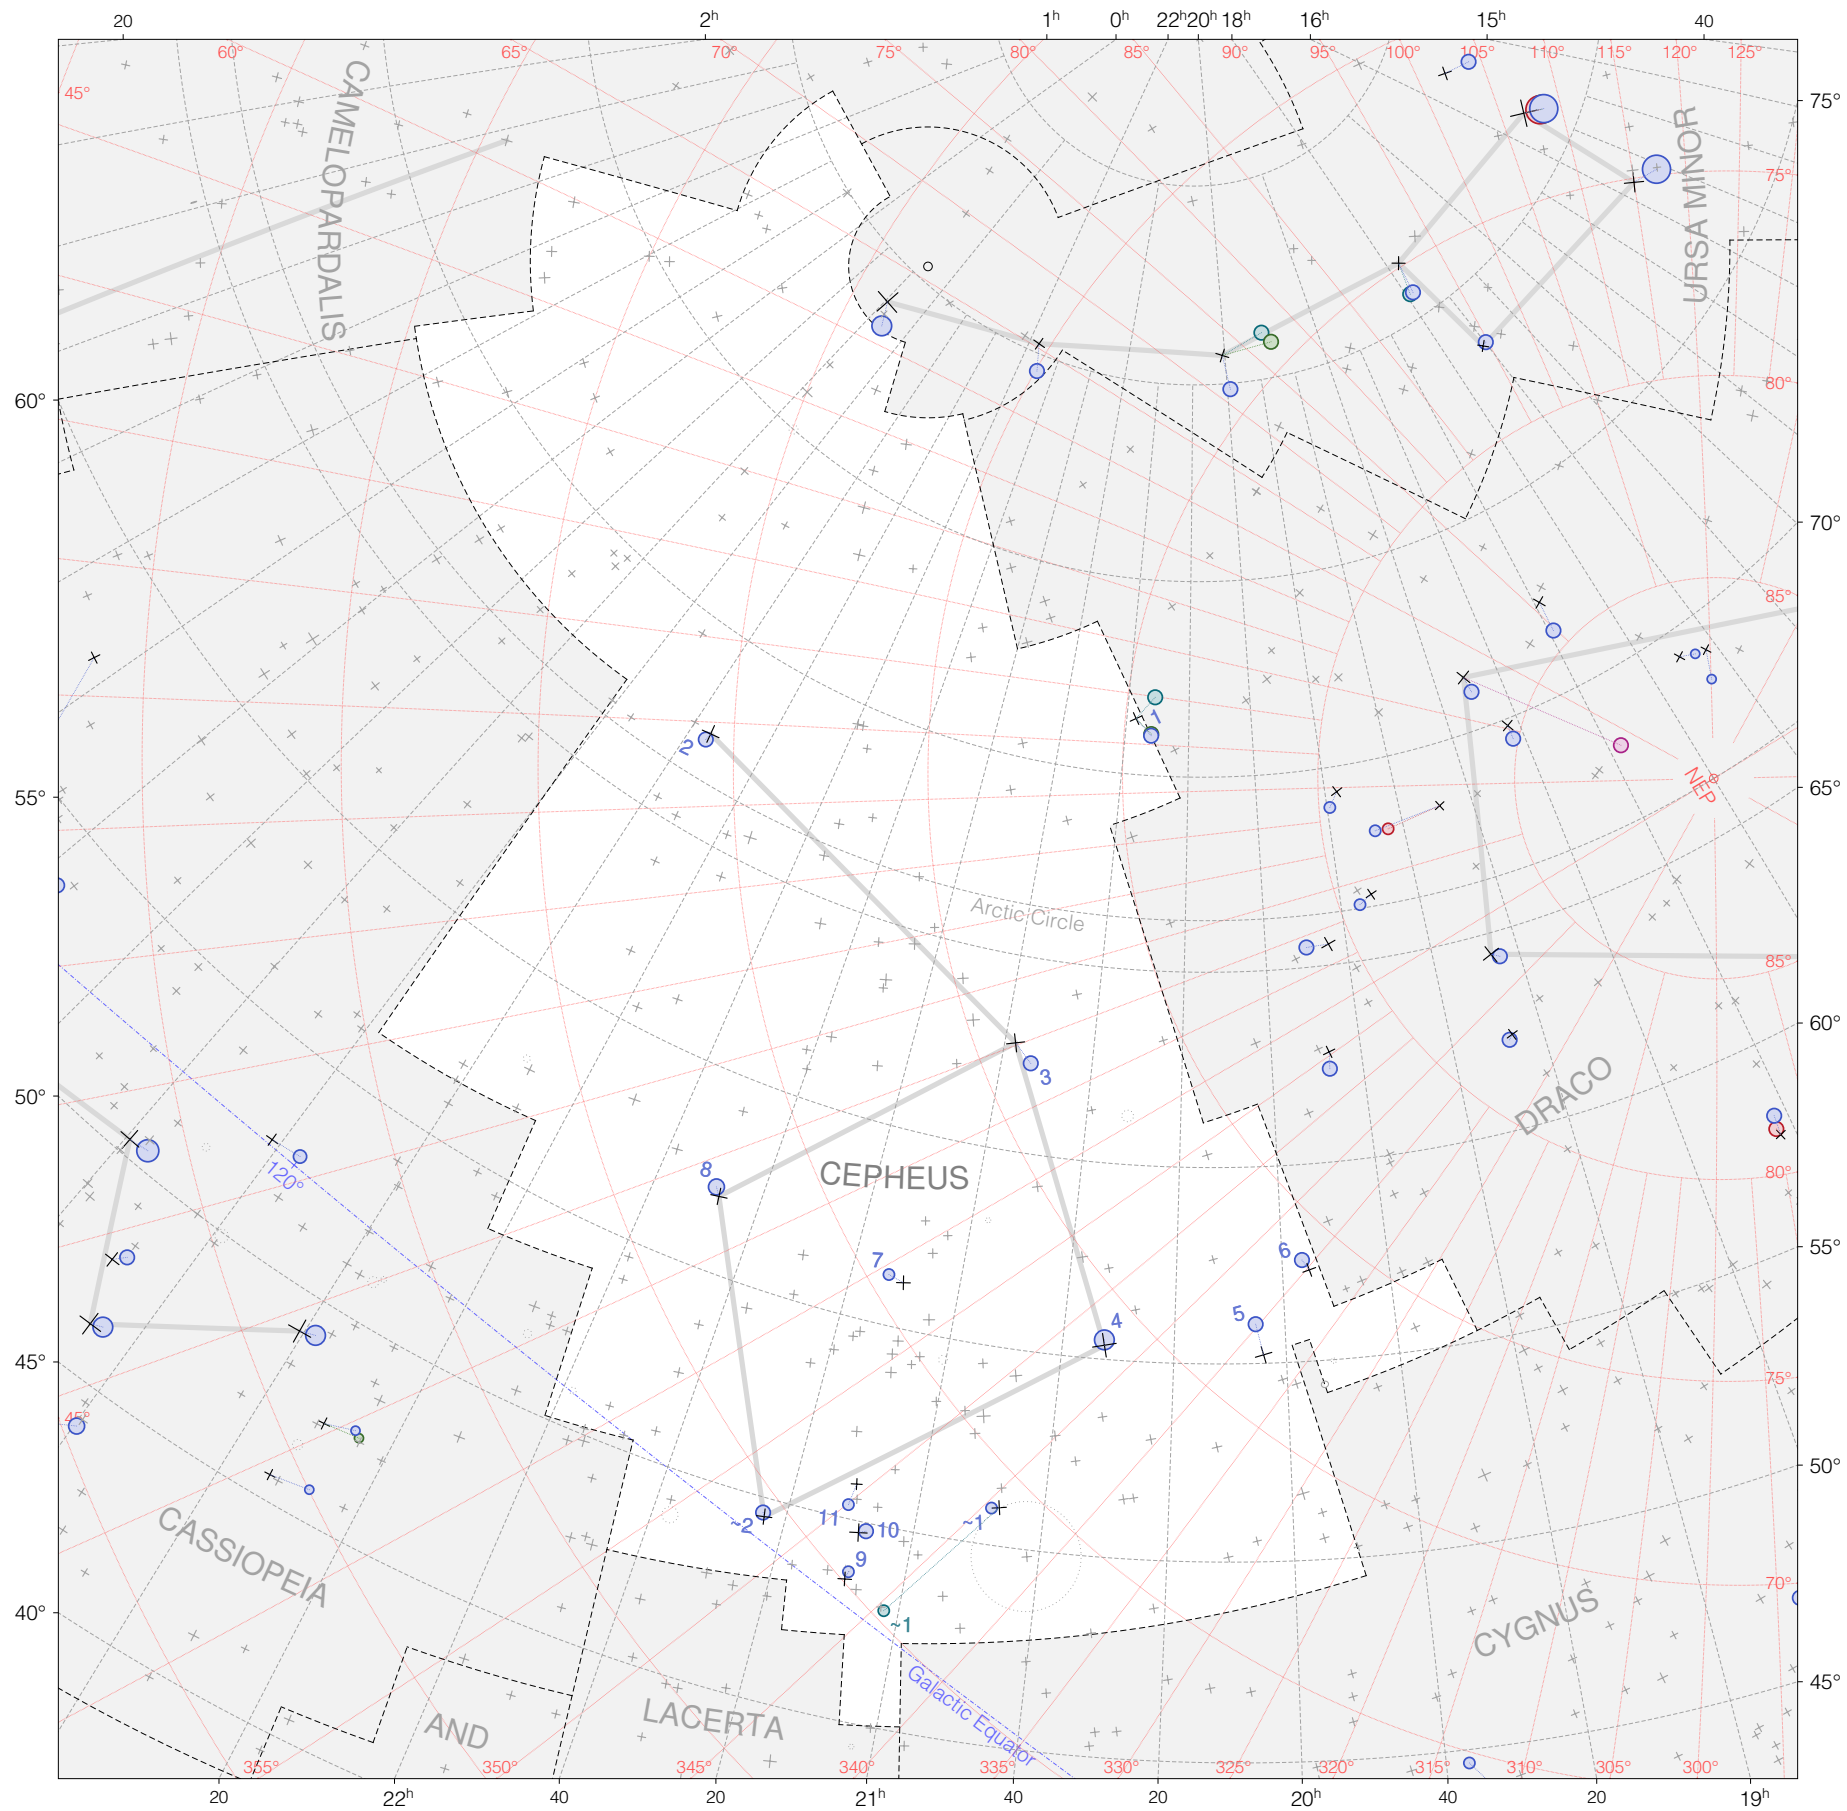

Ptolemy stars in Cepheus

Magnitudes: 1 2 3 4 5 6 7

Versions: T P B M Z

Scale at center: 0° 2° 4°