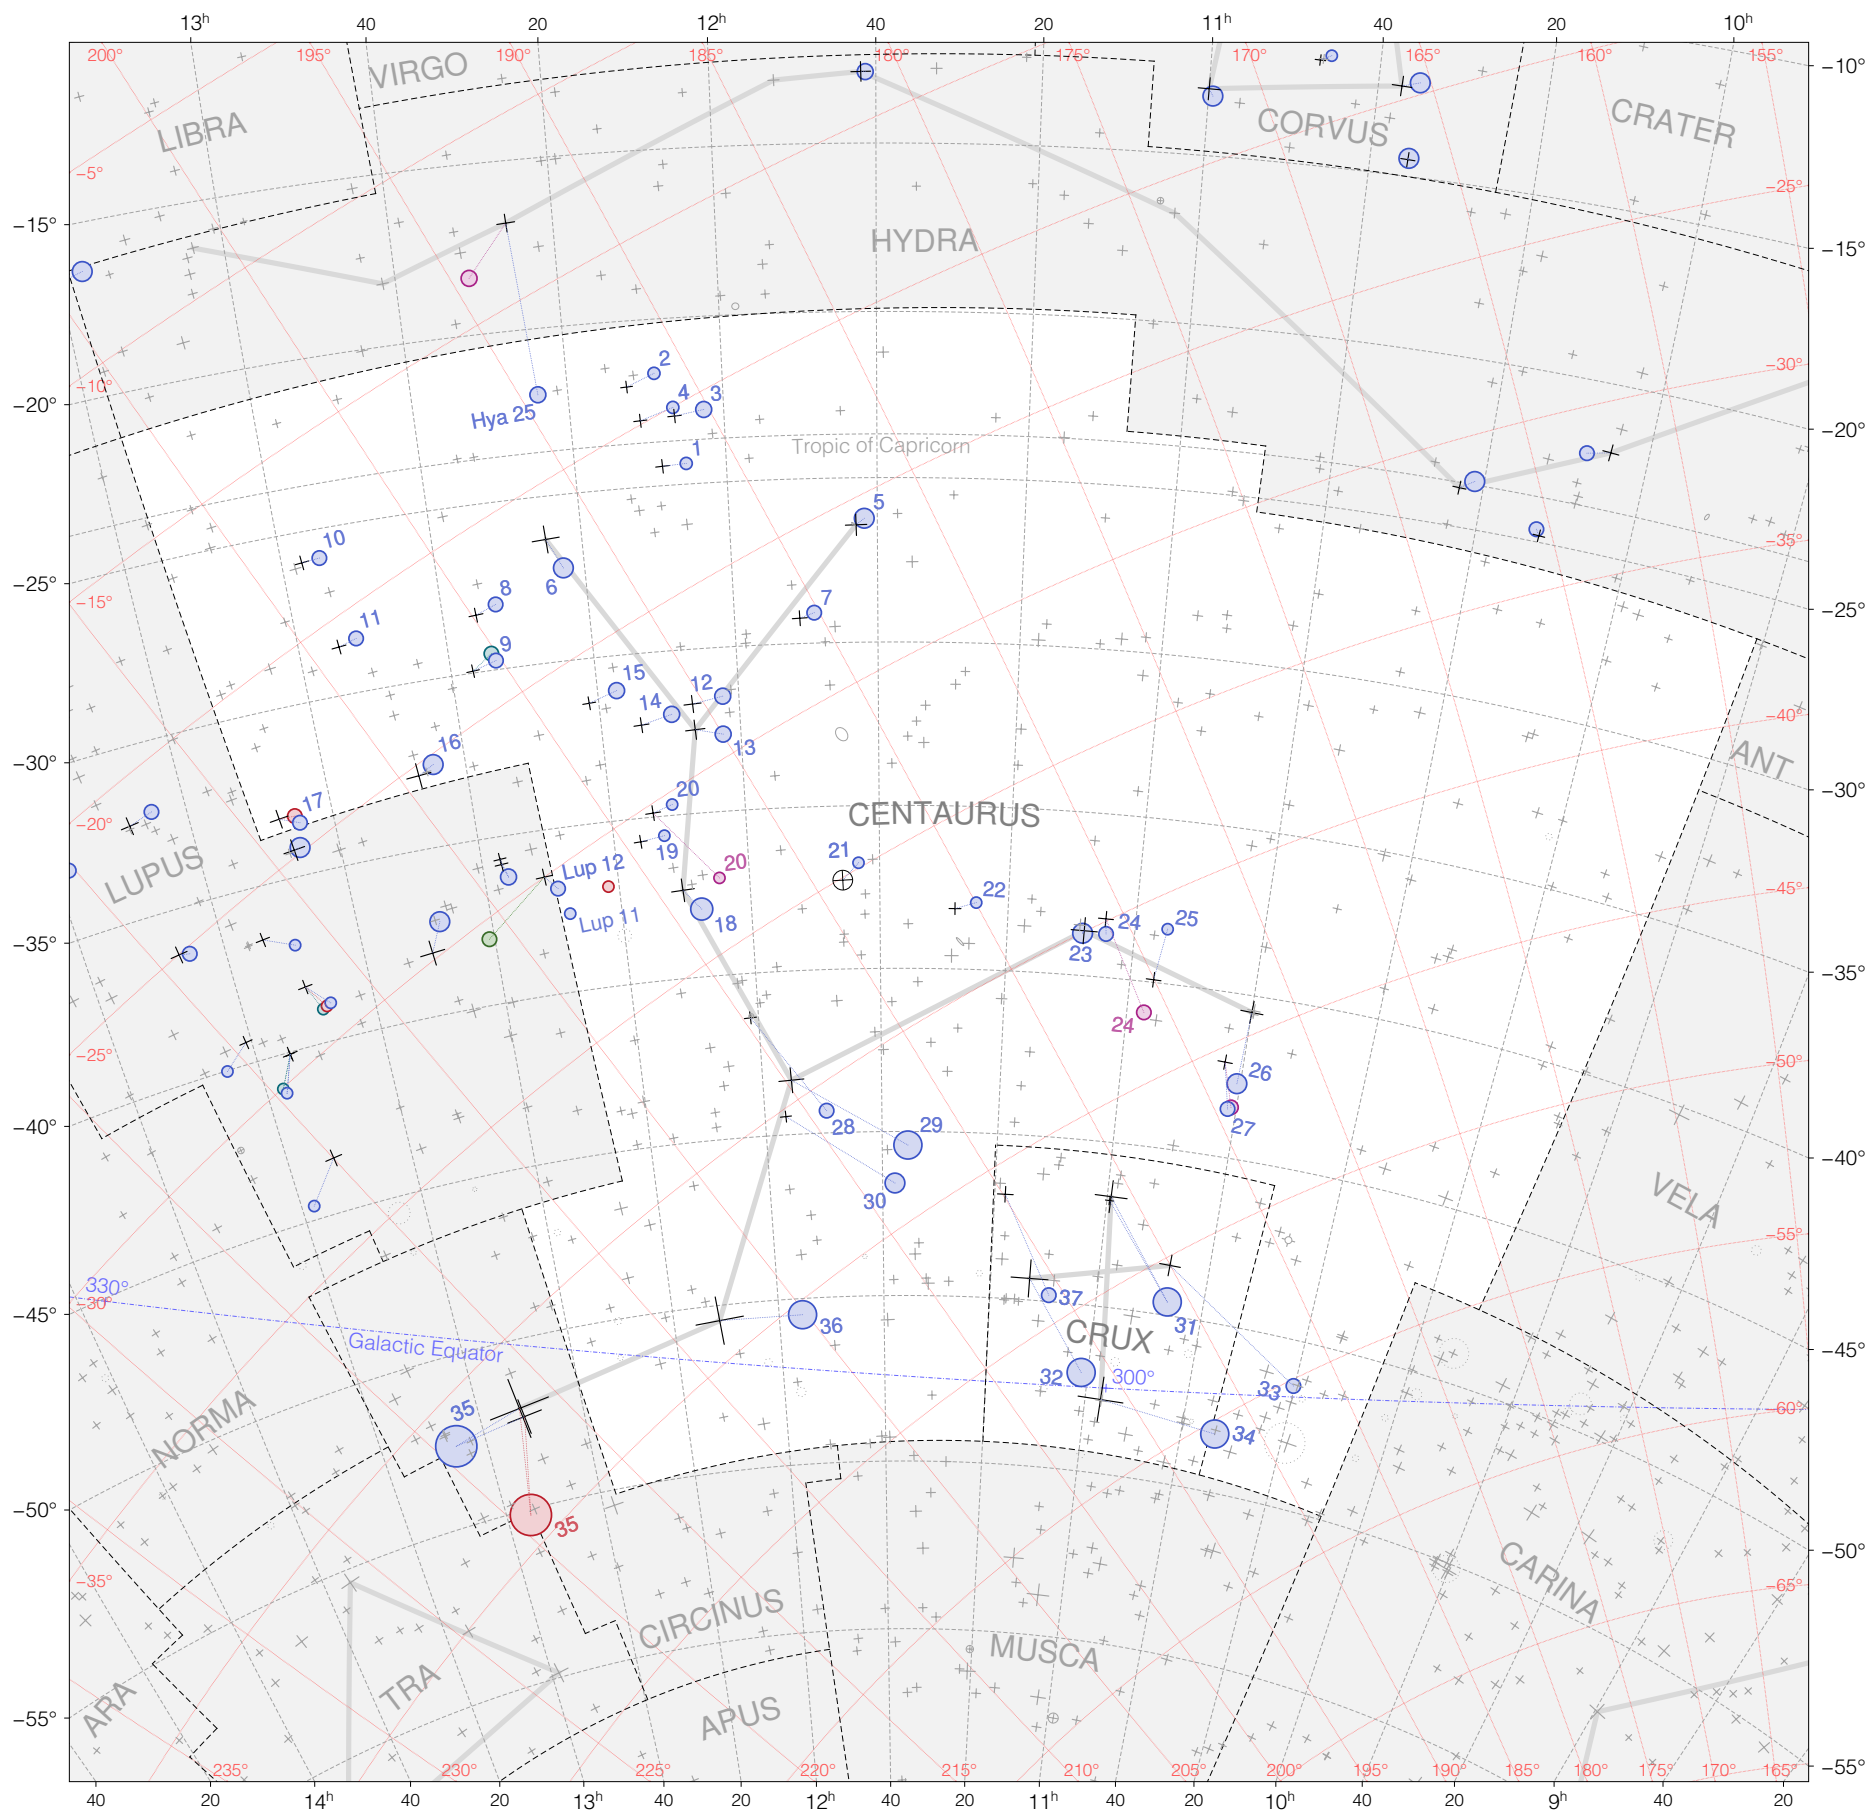

# Ptolemy stars in Centaurus

Magnitudes: 1 2 3 4 5 6 7

Versions: T P B M Z

Scale at center: 0° 2° 4°