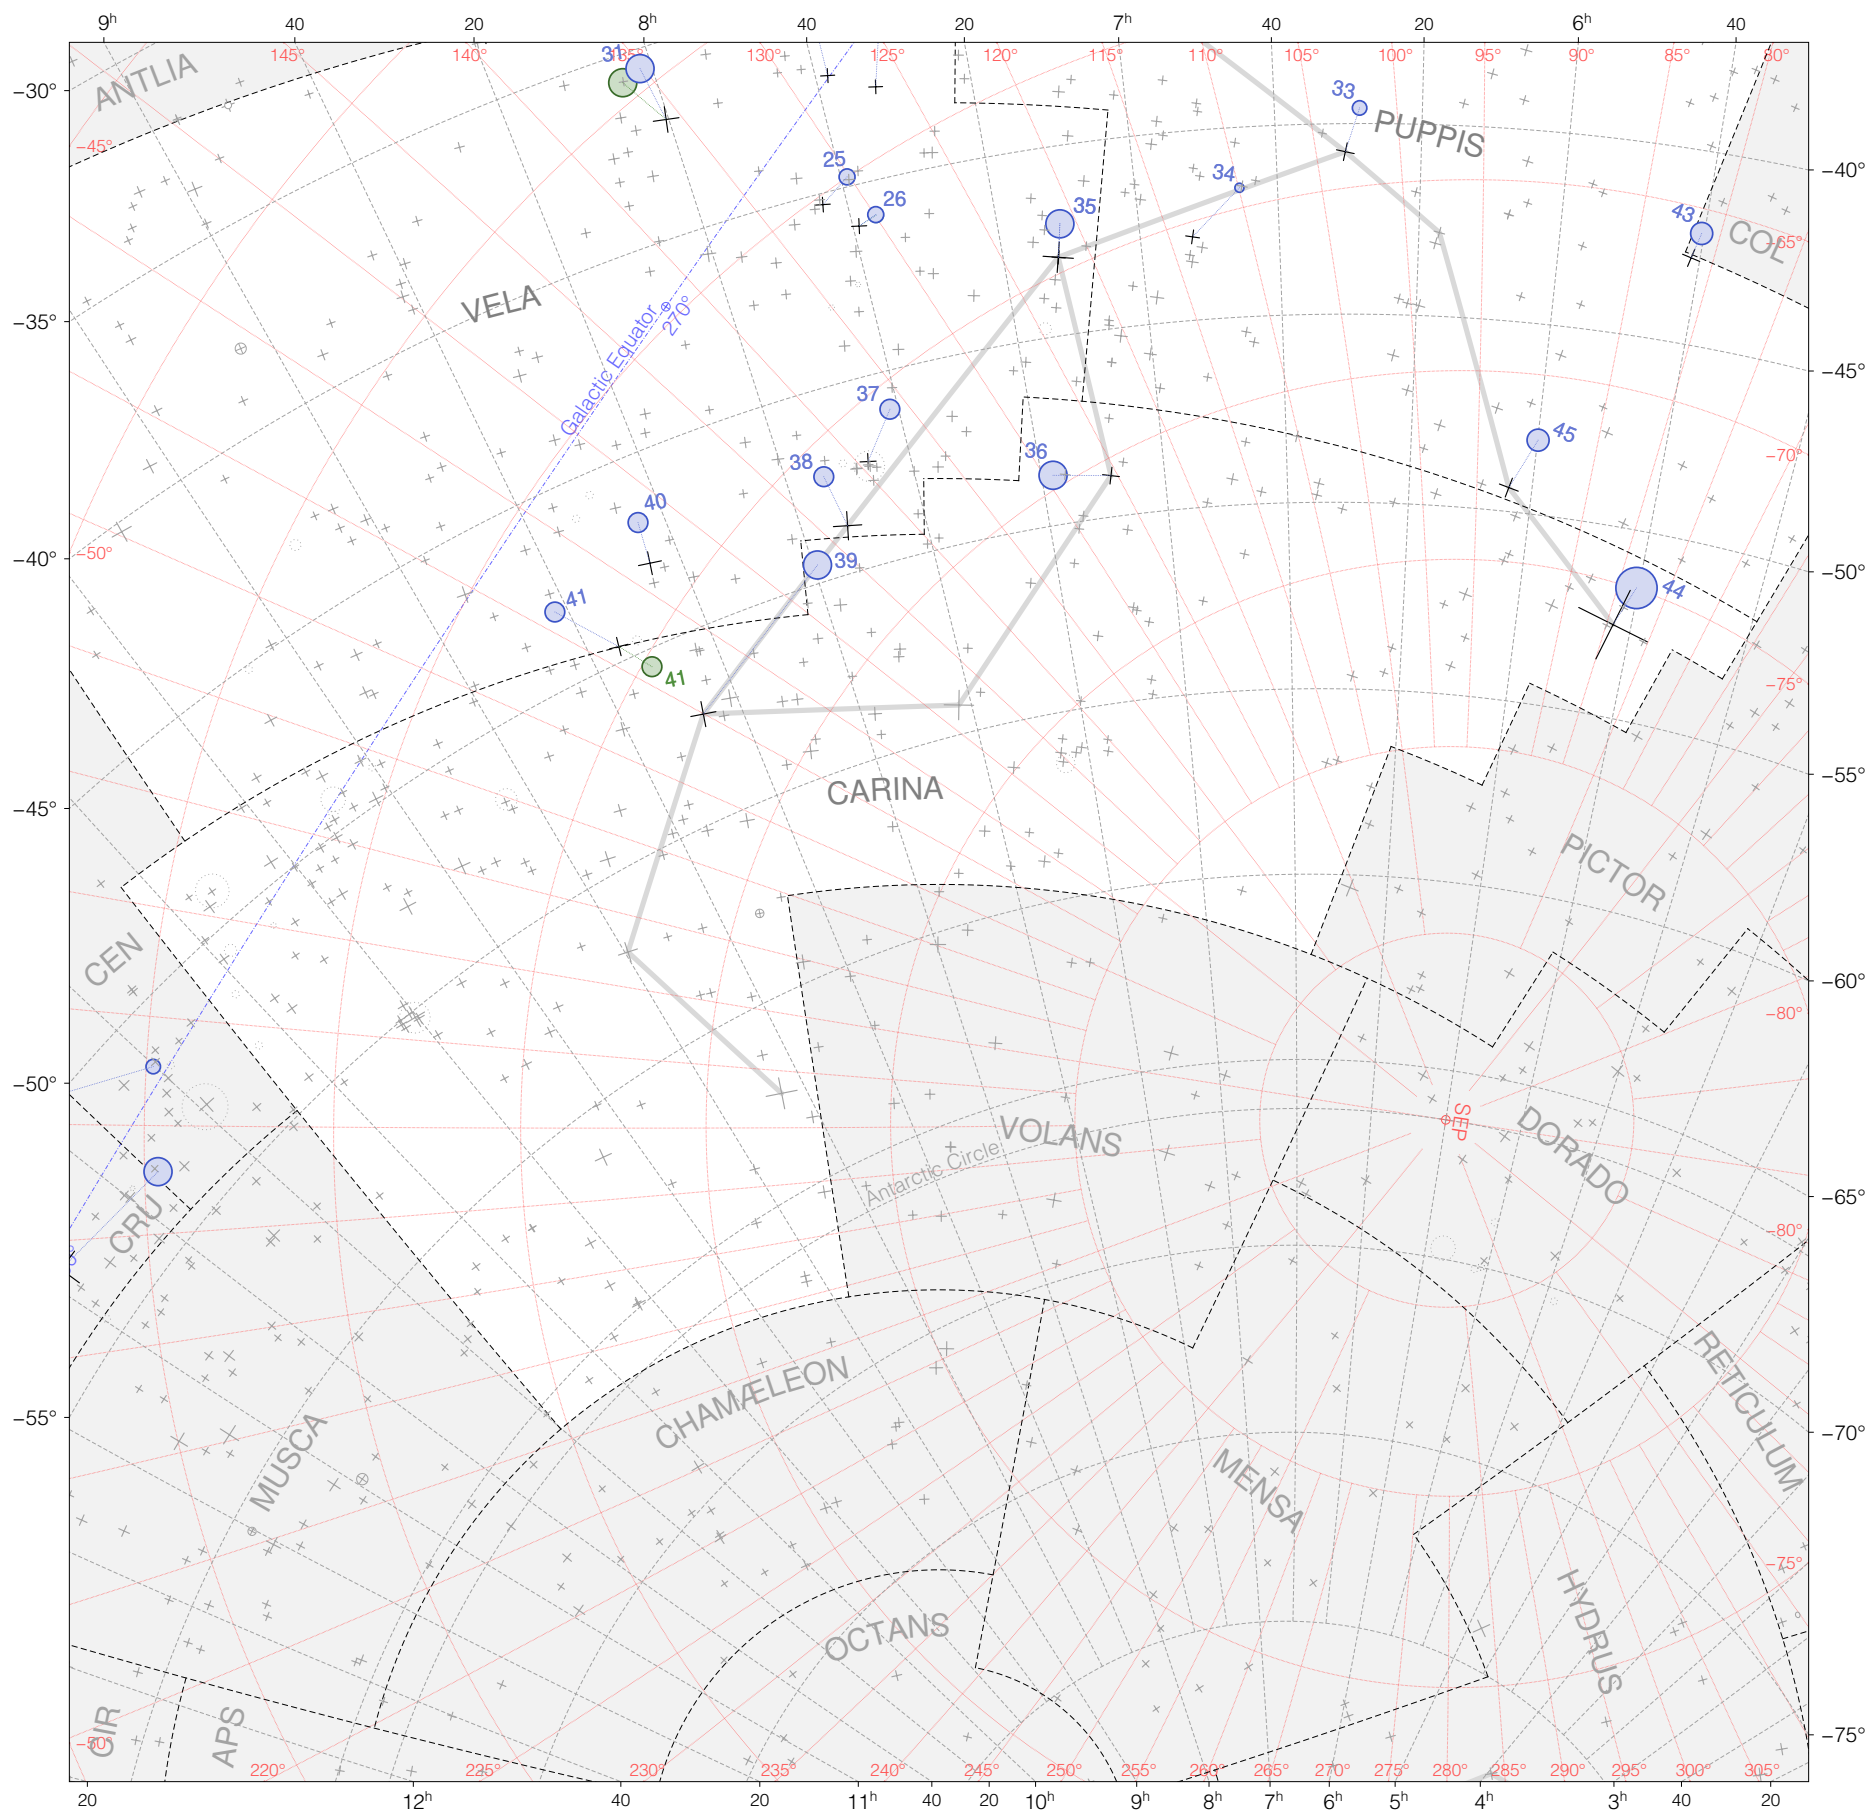

Ptolemy stars in Argo Navis (Carina)

Magnitudes: 1 2 3 4 5 6 7

Versions: T P B M Z

Scale at center: 0° 2° 4°