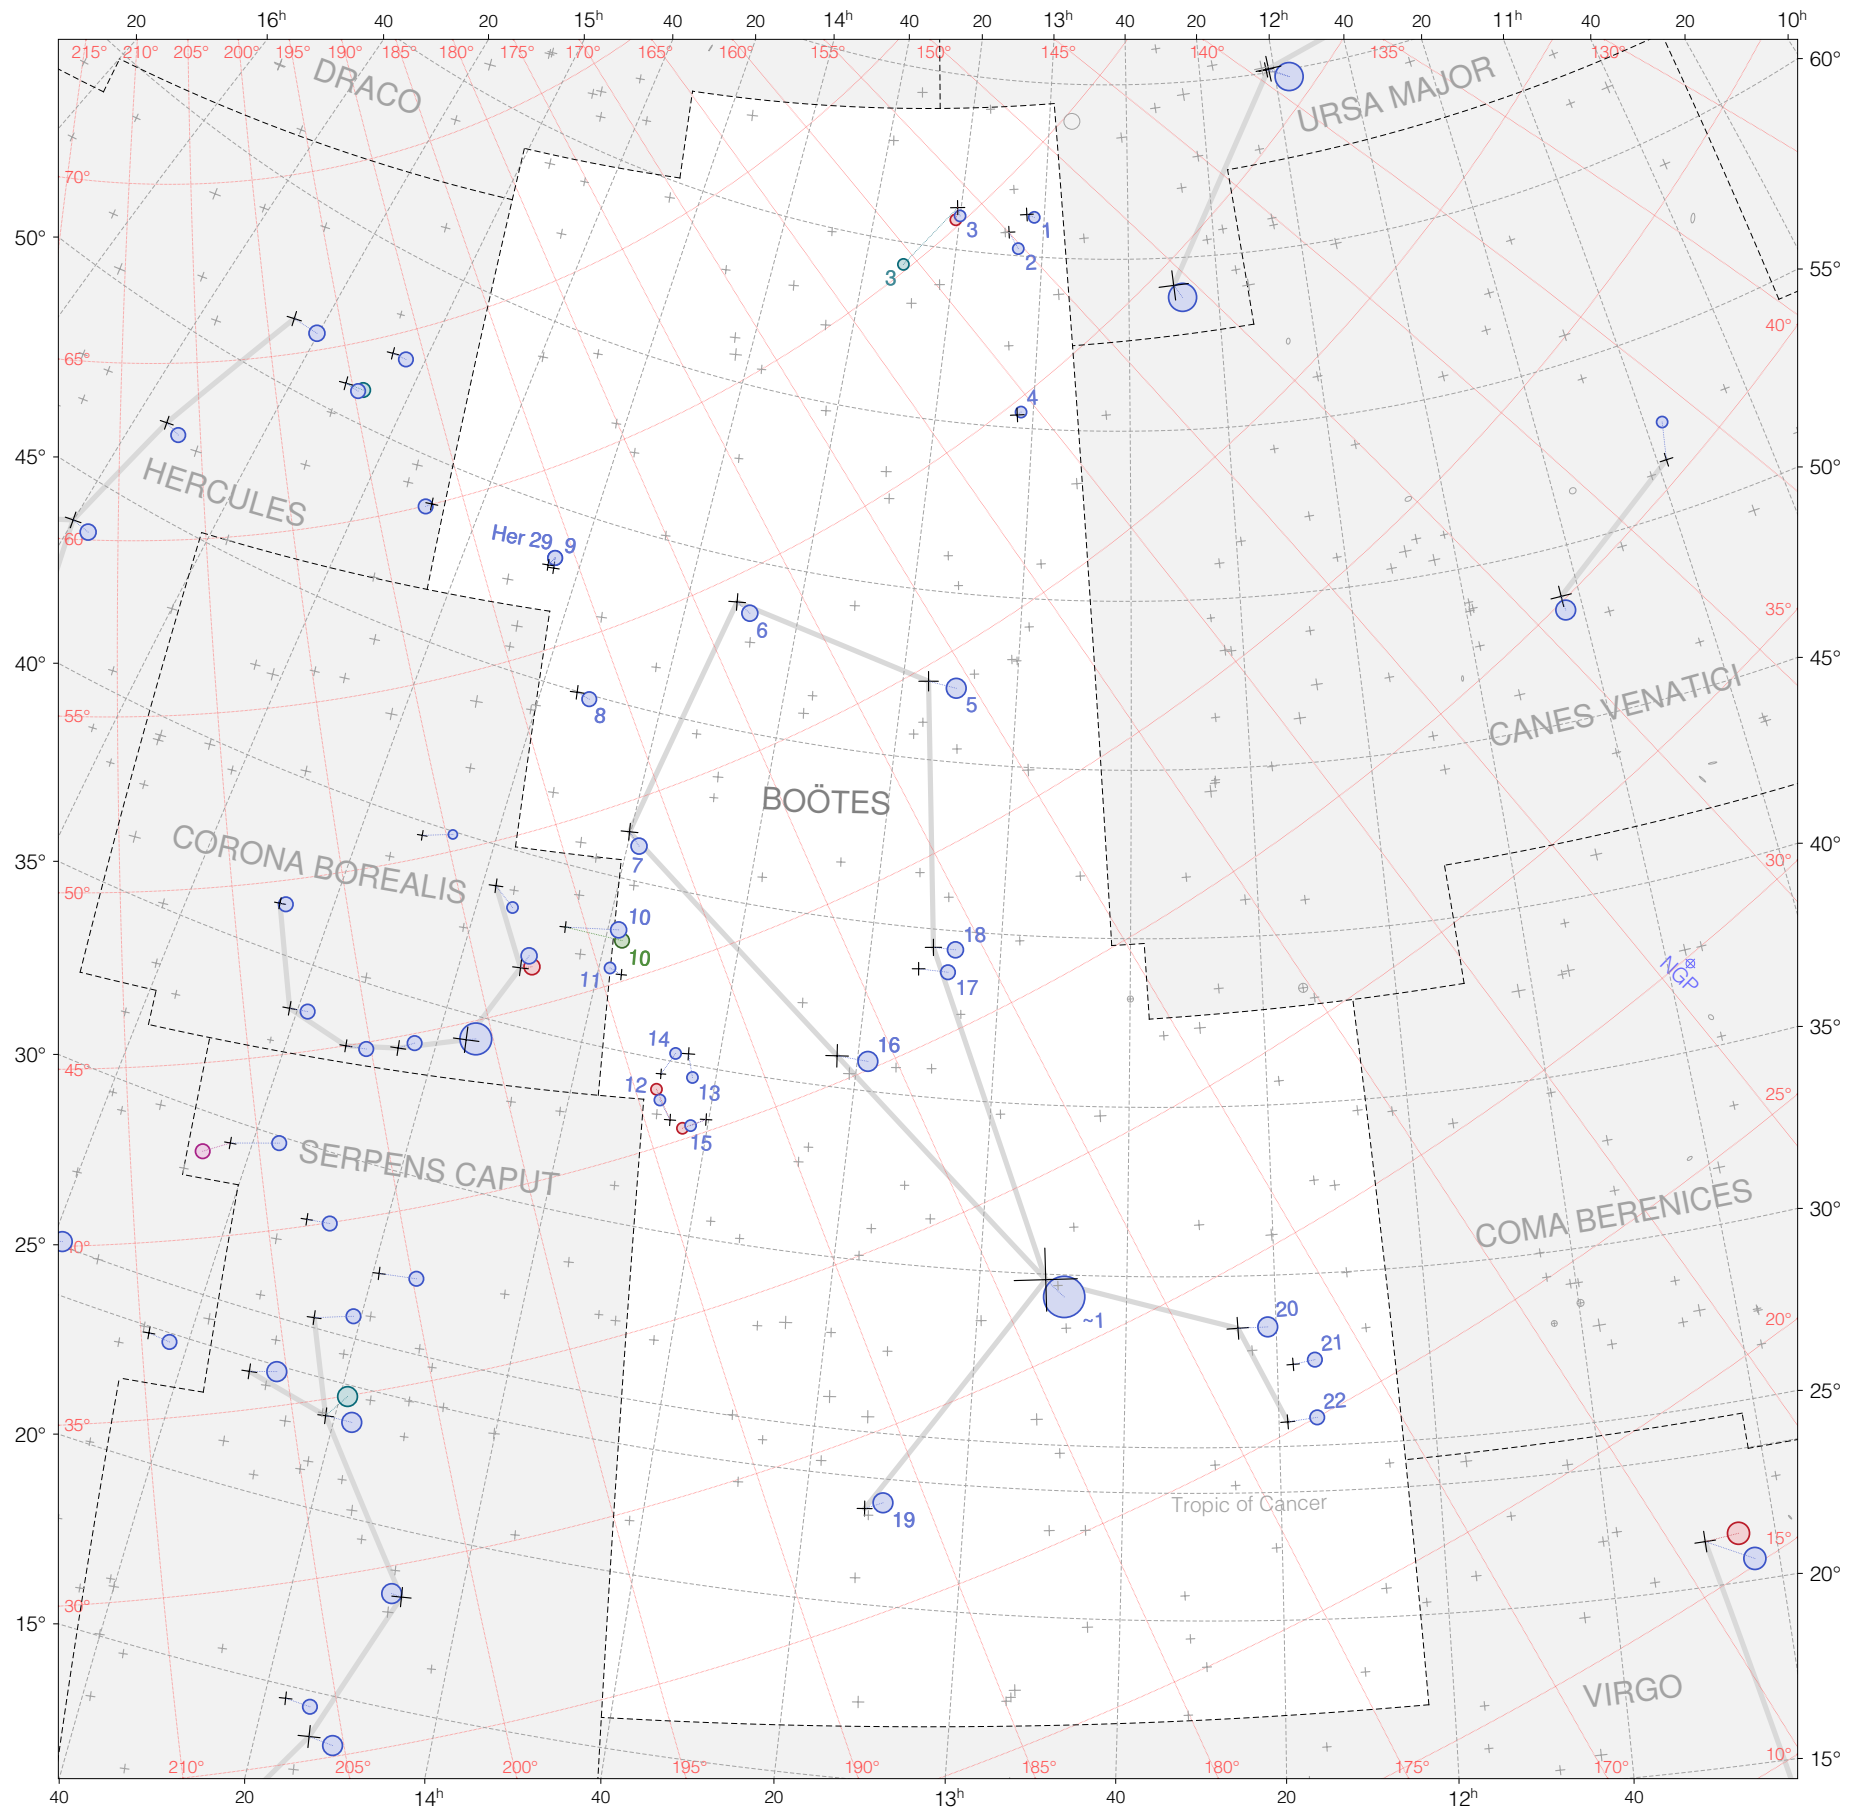

# Ptolemy stars in Boötes

Magnitudes: 1 2 3 4 5 6 7

Versions: T P B M Z

Scale at center: 0° 2° 4°