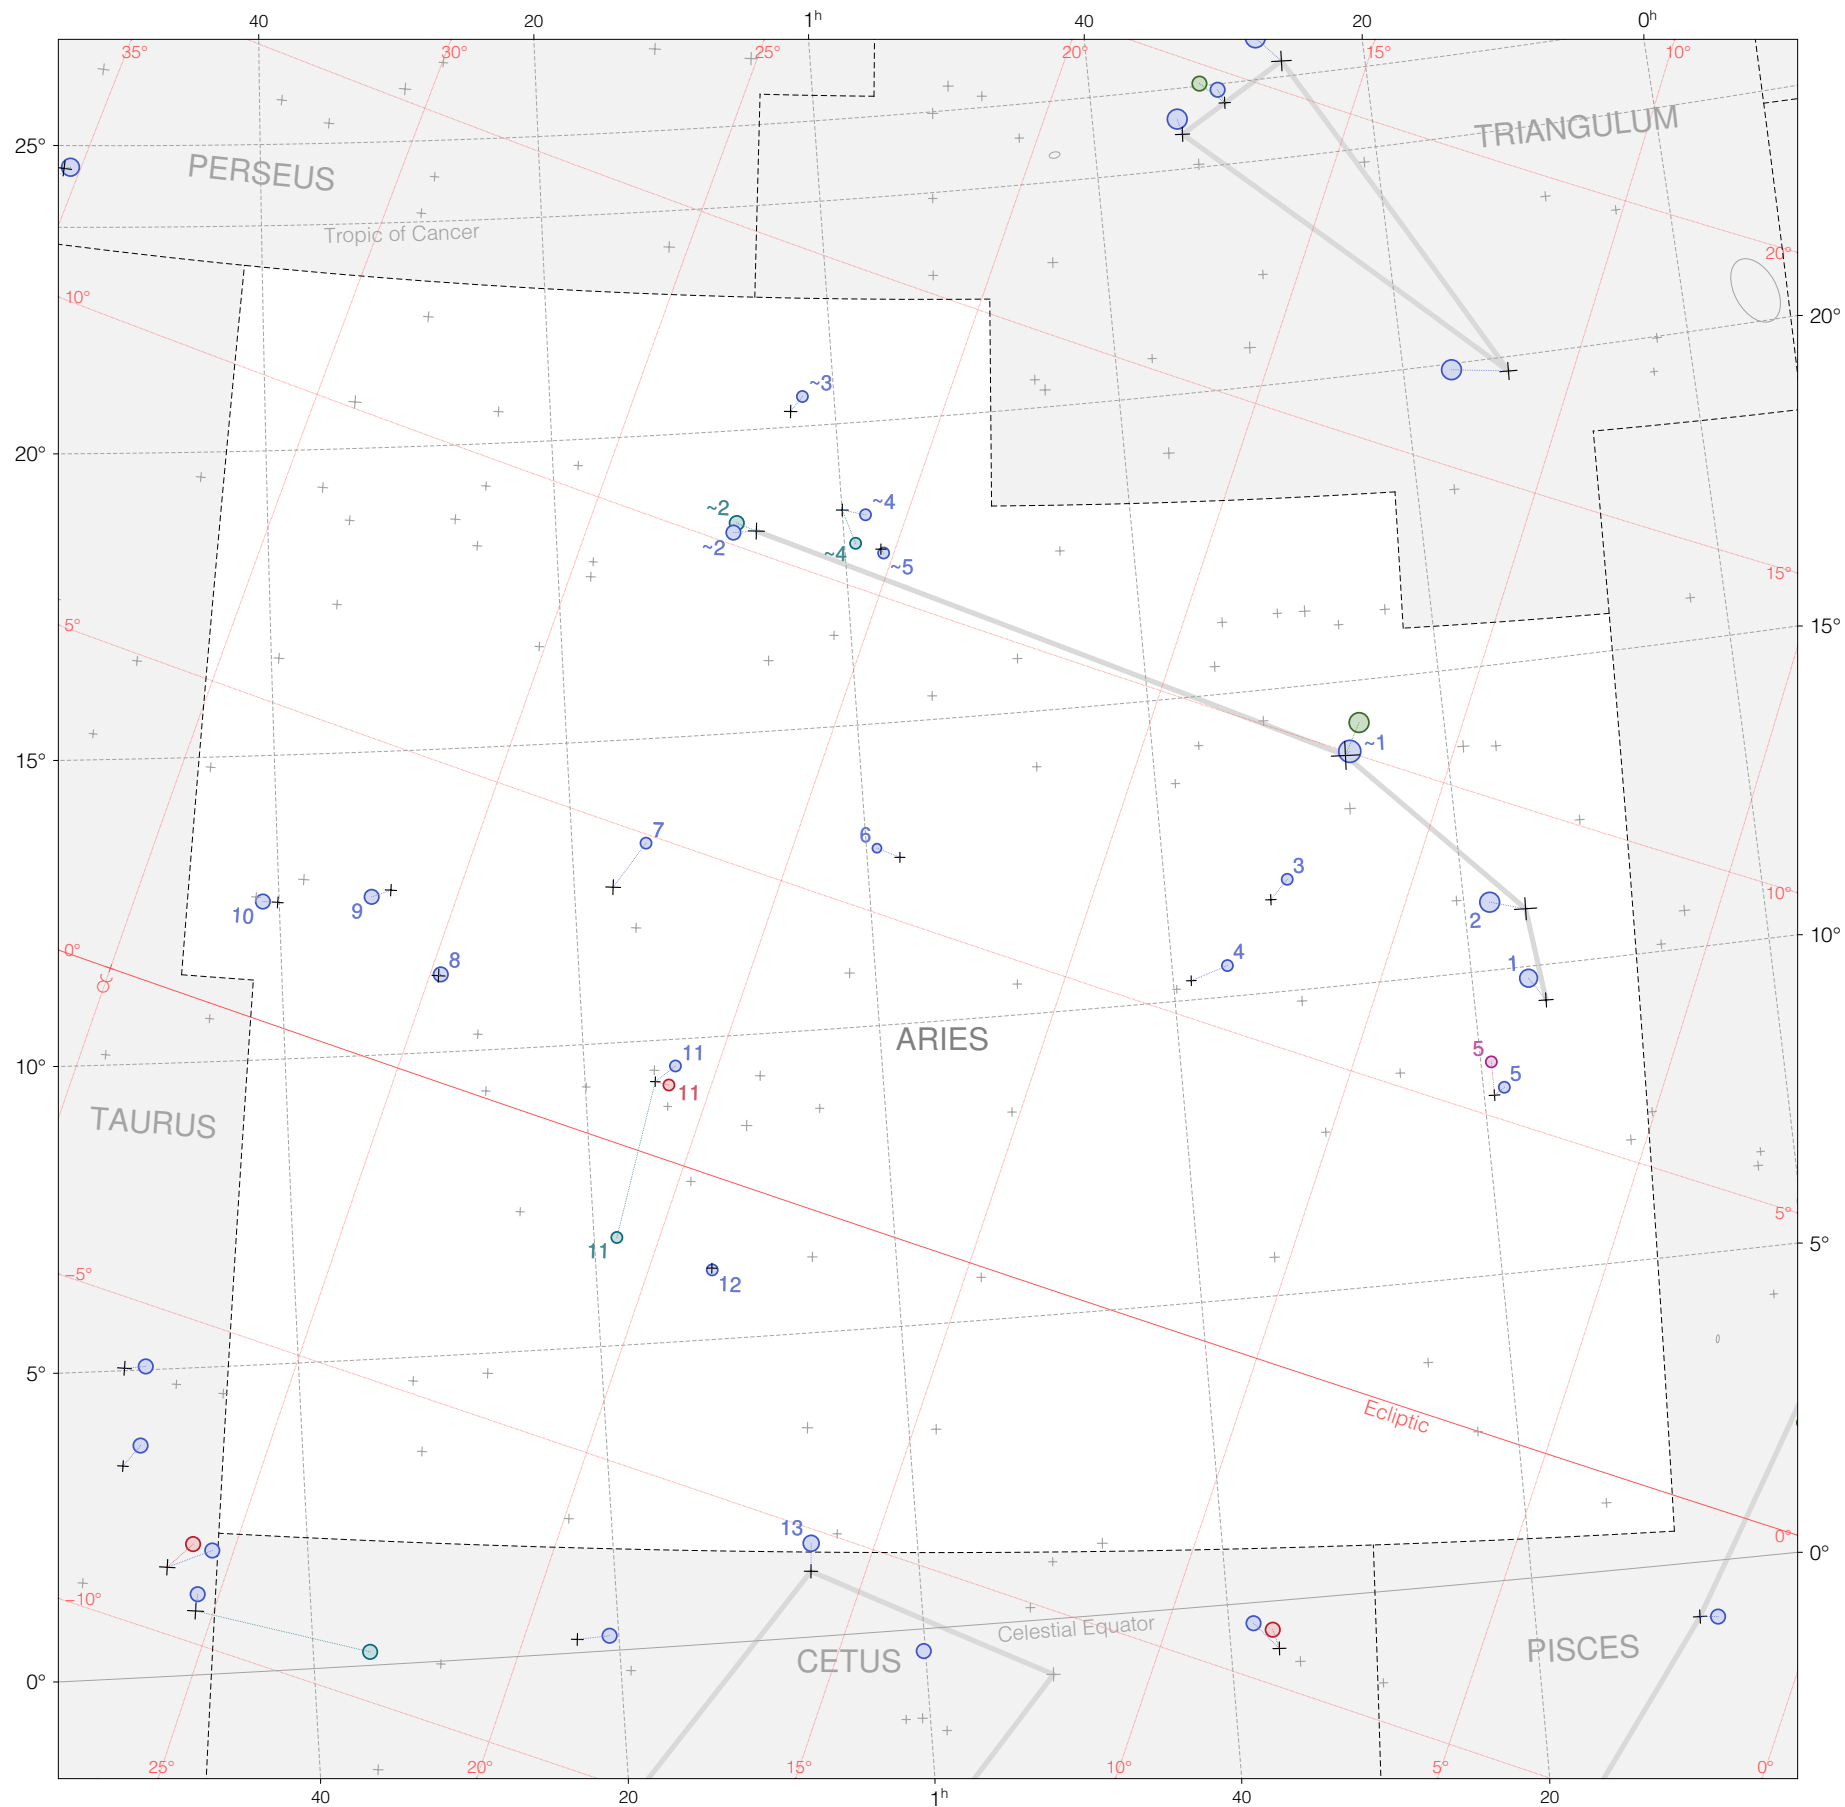

Ptolemy stars in Aries

Magnitudes: 1 2 3 4 5 6 7

Versions: T P B M Z

Scale at center: 0° 2° 4°