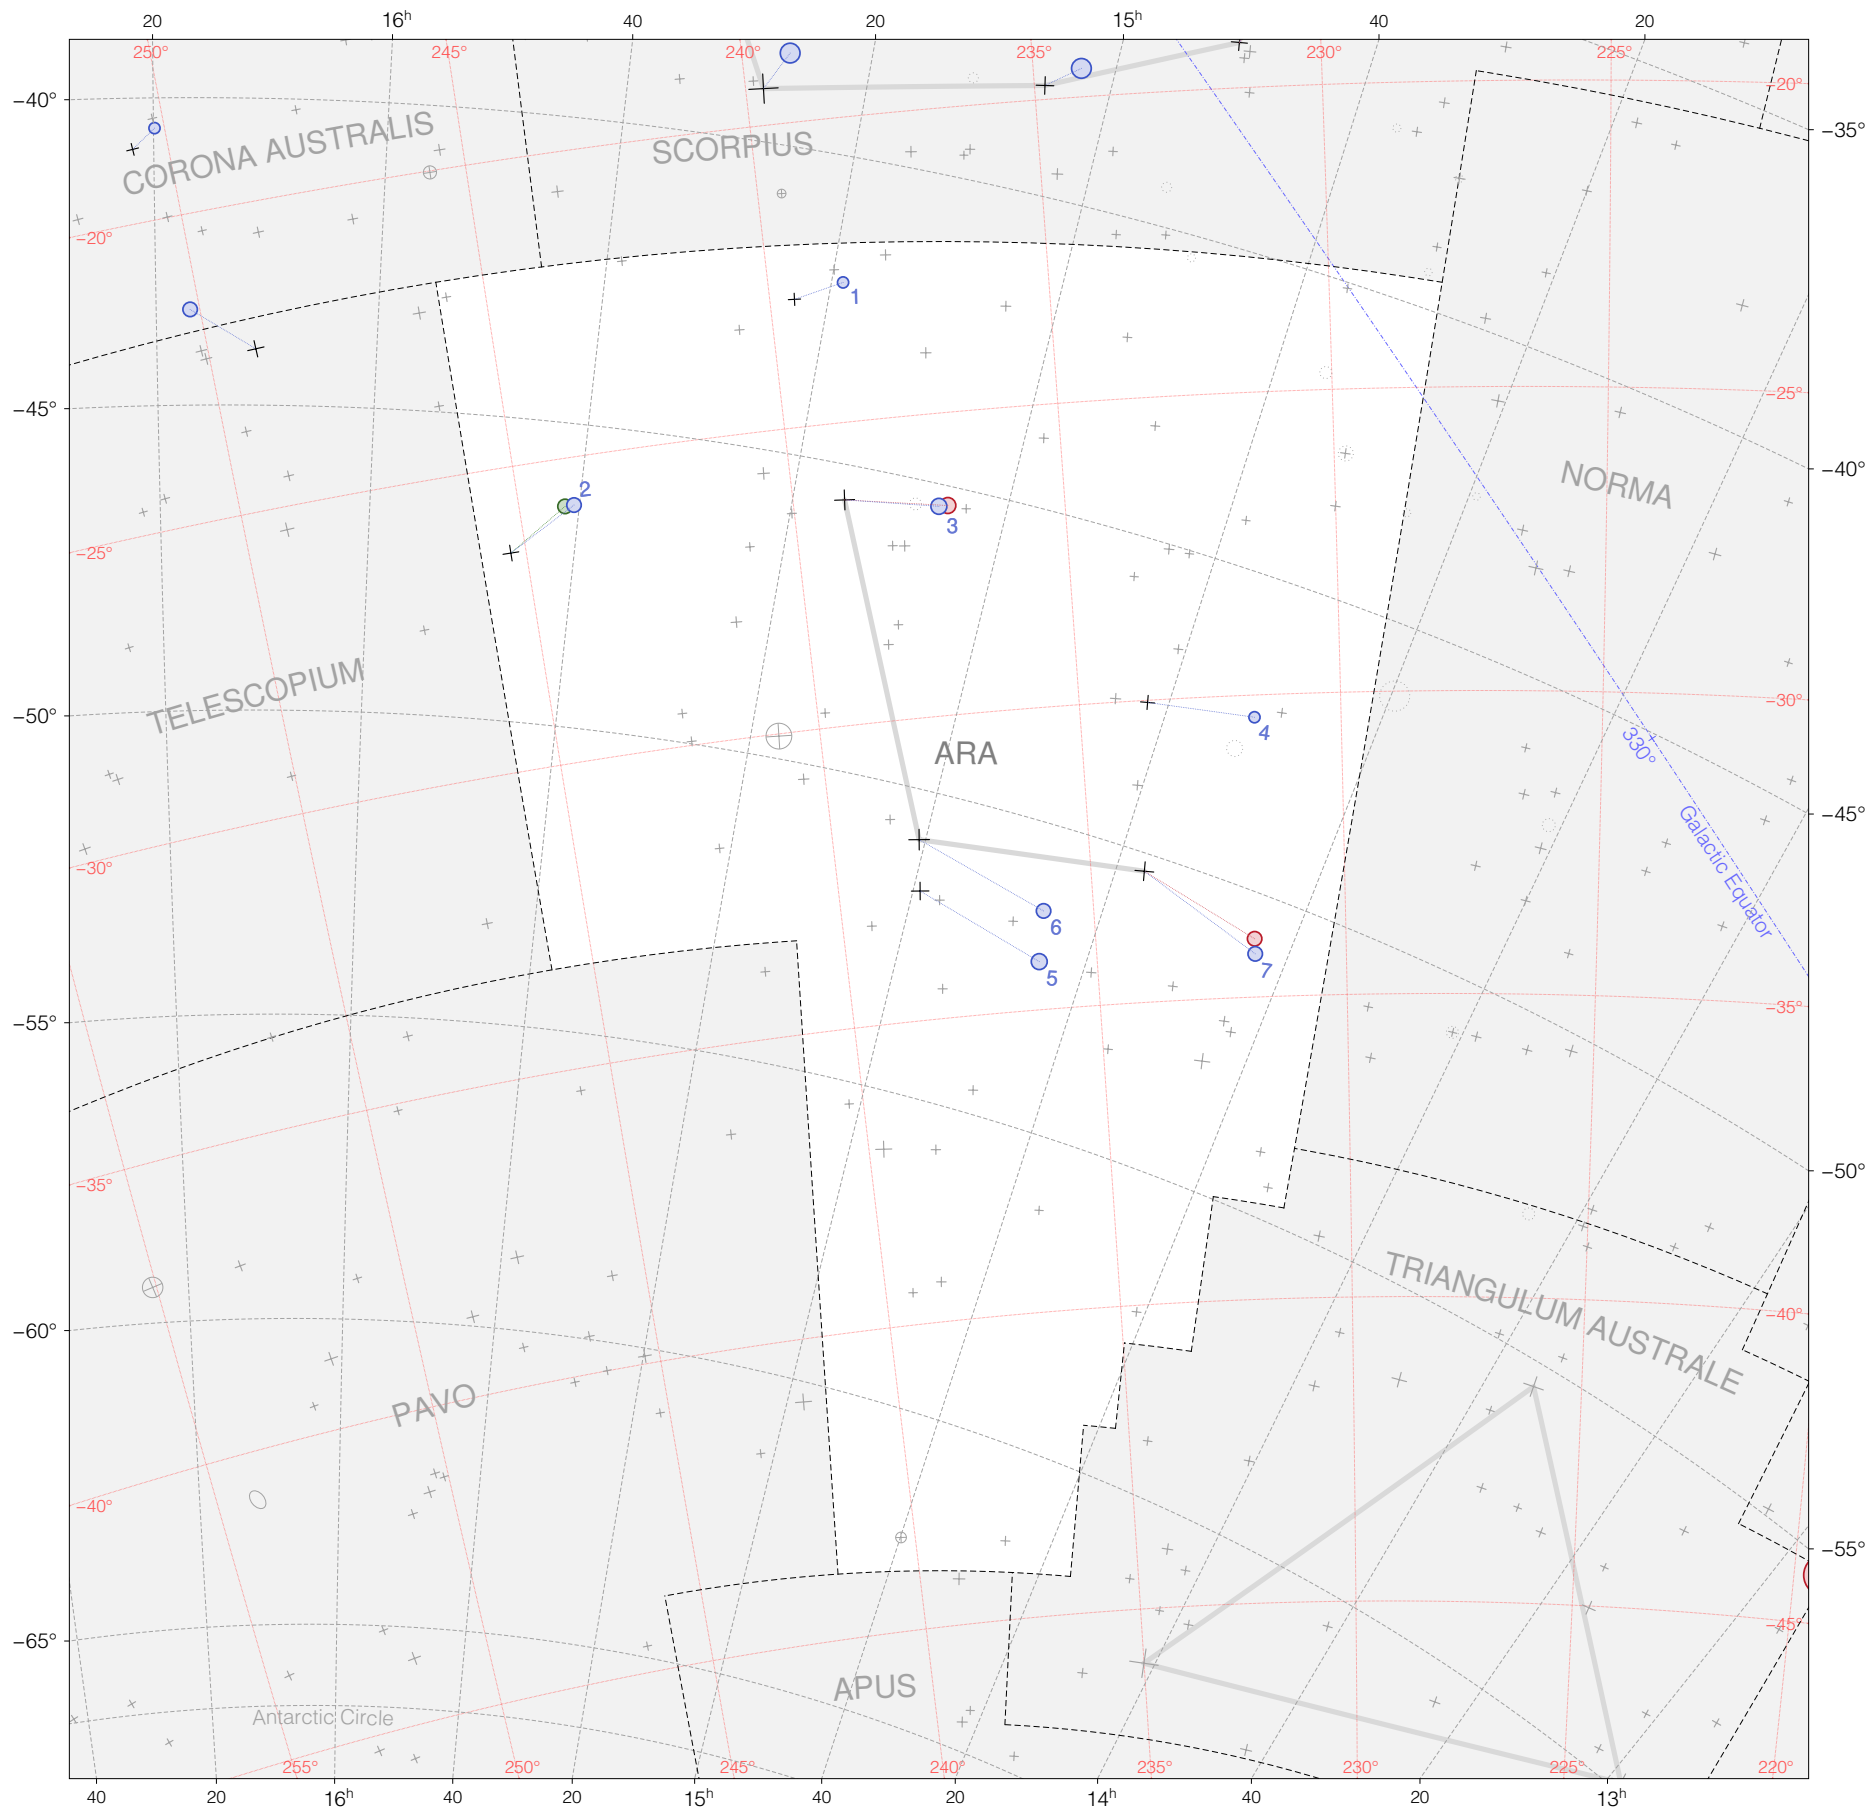

Ptolemy stars in Ara

Magnitudes: 1 2 3 4 5 6 7

Versions: T P B M Z

Scale at center: 0° 2° 4°